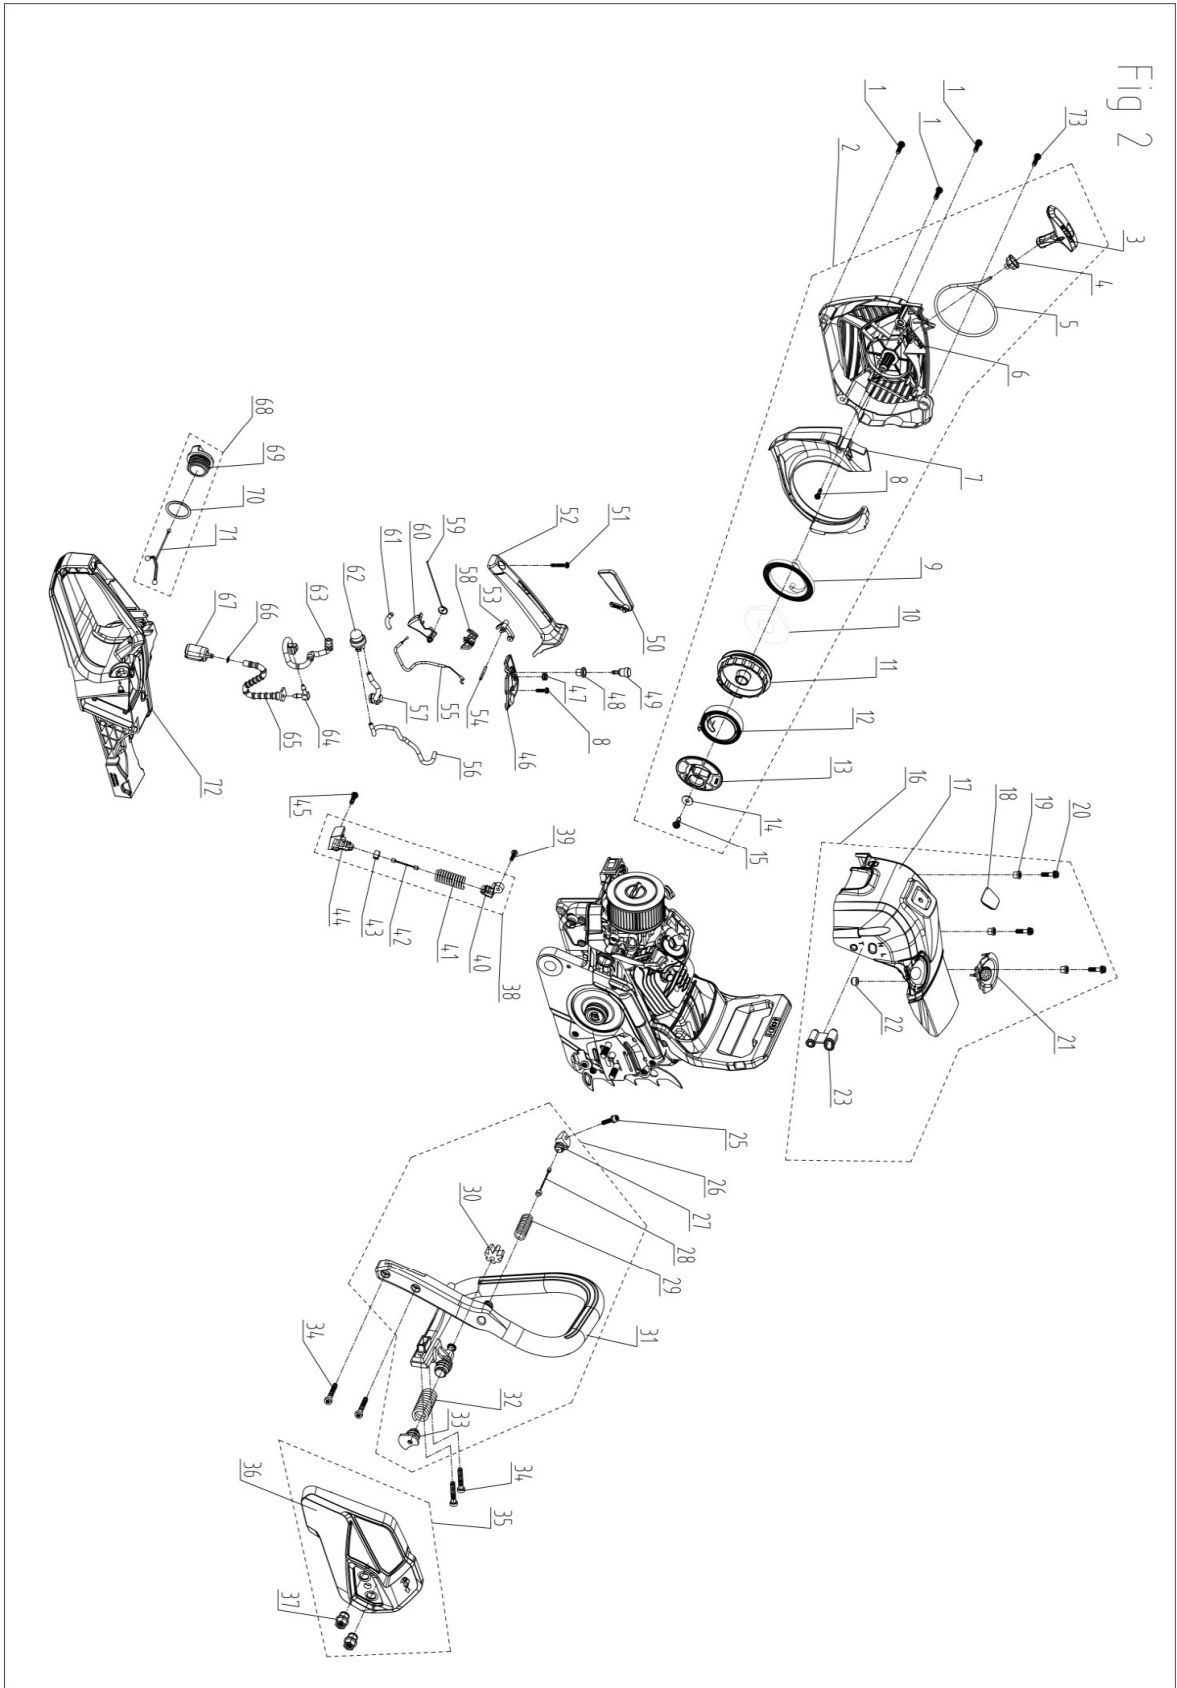

Chenso 55

FIG.2 Ghenso 55 Base spare parts list			
NO	ART	NAME	QTY
1	UNCH-0061	Screw M5x16	3
2	UNCH-0122	Starter unit	1
3	UNCH-0123	Starter grip	1
4	UNCH-0124	Eyelet	1
5	UNCH-0125	Starter rope	1
6	UNCH-0126	Starter cover	1
7	UNCH-0127	Bossing	1
8	UNCH-0108	Tapping screw ST4.2x14	1
9	UNCH-0128	Start coil spring	1
10	UNCH-0129	Coil spring cover	1
11	UNCH-0130	Starter plate	1
12	UNCH-0131	Easy start-coil spring	1
13	UNCH-0132	Easy start-coil spring cover	1
14	UNCH-0196	Washer 5.2x15x1.5	1
15	UNCH-0134	Tapping screw ST5x14	1
16	UNCH-0135	Cover unit	1
17	UNCH-0136	Cover	1
18	UNCH-0137	Marking plate	1
19	UNCH-0138	Cover liner	3
20	UNCH-0139	Cover screw assy	3
21	UNCH-0140	reducing valve protective sheild	1
22	UNCH-0141	Anti vibration cap	1
23	UNCH-0142	Idling speed adjust guide sleeve	1
25	UNCH-0047	Screw M5x20	1
26	UNCH-0143	Handle unit	1
27	UNCH-0144	Anti vibration base3	1
28	UNCH-0197	Anti vibration rope3	1
29	UNCH-0146	Anti vibration spring3	1
30	UNCH-0147	Teeth shape sponge	1
31	UNCH-0148	Handle	1
32	UNCH-0149	Anti vibration spring1	1
33	UNCH-0150	Anti vibration base1	1
34	UNCH-0151	Tapping screw ST6.3x32	4
35	UNCH-0152	Right side cover unit	1
36	UNCH-0153	Right side cover	1
37	UNCH-0154	Nut	2
38	UNCH-0155	Anti vibration 2 assy	1
39	UNCH-0037	Screw M4x14	1
40	UNCH-0156	Upper anti vibration base 2	1
41	UNCH-0157	Anti vibration spring2	1
42	UNCH-0145	Anti vibration rope2	1
43	UNCH-0158	Rope sponge	1
44	UNCH-0159	lower anti vibration base 2	1
45	UNCH-0160	Tapping screw ST4.8x16	1
46	UNCH-0161	Base cover plate	1
47	UNCH-0162	oil pump pipe protective sleeve	1
48	UNCH-0163	Balancer seat	1