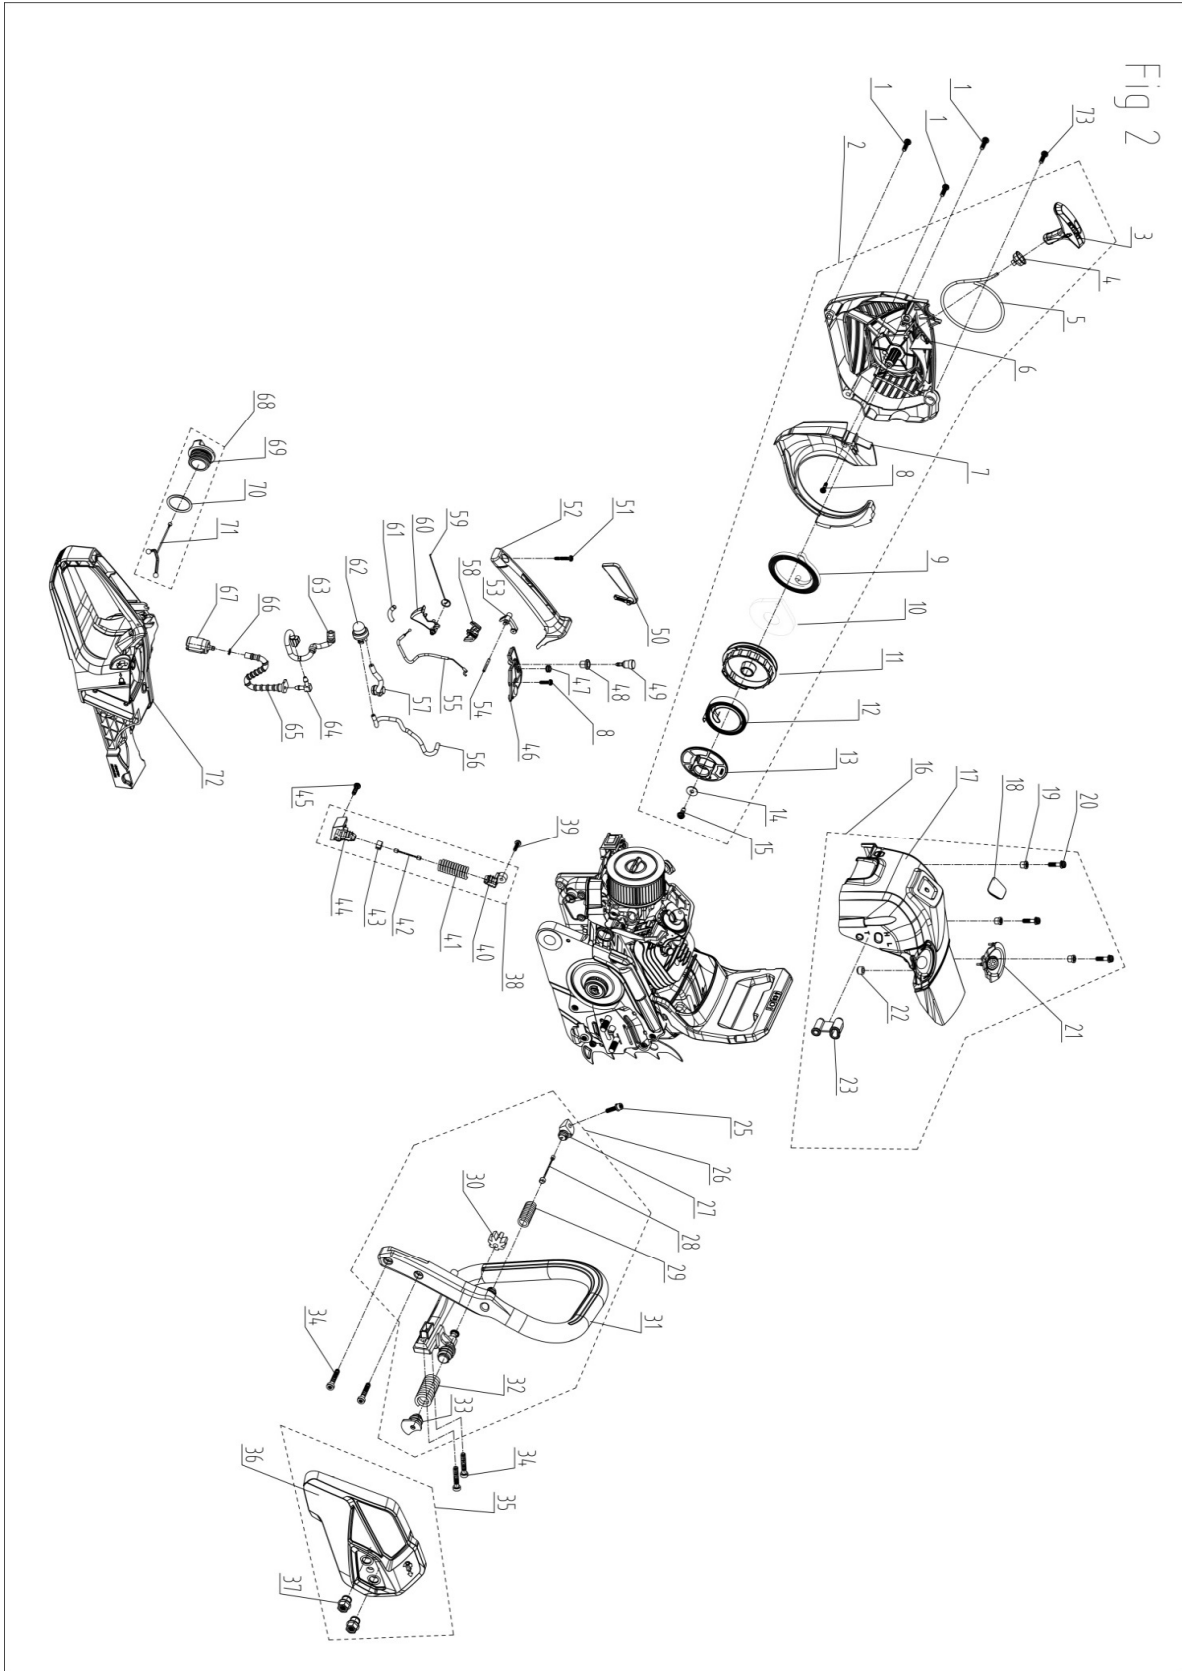

Chenso 50

FIG.2 Ghenso 50 Base spare parts list			
NO	ART	NAME	QTY
1	UNCH-0061	Screw M5x16	3
2	UNCH-0122	Starter unit	1
3	UNCH-0123	Starter grip	1
4	UNCH-0124	Eyelet	1
5	UNCH-0125	Starter rope	1
6	UNCH-0126	Starter cover	1
7	UNCH-0127	Bossing	1
8	UNCH-0108	Tapping screw ST4.2x14	1
9	UNCH-0128	Start coil spring	1
10	UNCH-0129	Coil spring cover	1
11	UNCH-0130	Starter plate	1
12	UNCH-0131	Easy start-coil spring	1
13	UNCH-0132	Easy start-coil spring cover	1
14	UNCH-0196	Washer 5.2x15x1.5	1
15	UNCH-0134	Tapping screw ST5x14	1
16	UNCH-0135	Cover unit	1
17	UNCH-0136	Cover	1
18	UNCH-0137	Marking plate	1
19	UNCH-0138	Cover liner	3
20	UNCH-0139	Cover screw assy	3
21	UNCH-0140	reducing valve protective sheild	1
22	UNCH-0141	Anti vibration cap	1
23	UNCH-0142	ldling speed adjust guide sleeve	1
25	UNCH-0047	Screw M5x20	1
26	UNCH-0143	Handle unit	1
27	UNCH-0144	Anti vibration base3	1
28	UNCH-0197	Anti vibration rope3	1
29	UNCH-0146	Anti vibration spring3	1
30	UNCH-0147	Teeth shape sponge	1
31	UNCH-0148	Handle	1
32	UNCH-0149	Anti vibration spring1	1
33	UNCH-0150	Anti vibration base1	1
34	UNCH-0151	Tapping screw ST6.3x32	4
35	UNCH-0152	Right side cover unit	1
36	UNCH-0153	Right side cover	1
37	UNCH-0154	Nut	2
38	UNCH-0155	Anti vibration 2 assy	1
39	UNCH-0037	Screw M4x14	1
40	UNCH-0156	Upper anti vibration base 2	1
41	UNCH-0157	Anti vibration spring2	1
42	UNCH-0145	Anti vibration rope2	1
43	UNCH-0158	Rope sponge	1
44	UNCH-0159	lower anti vibration base 2	1
45	UNCH-0160	Tapping screw ST4.8x16	1
46	UNCH-0161	Base cover plate	1
47	UNCH-0162	oil pump pipe protective sleeve	1