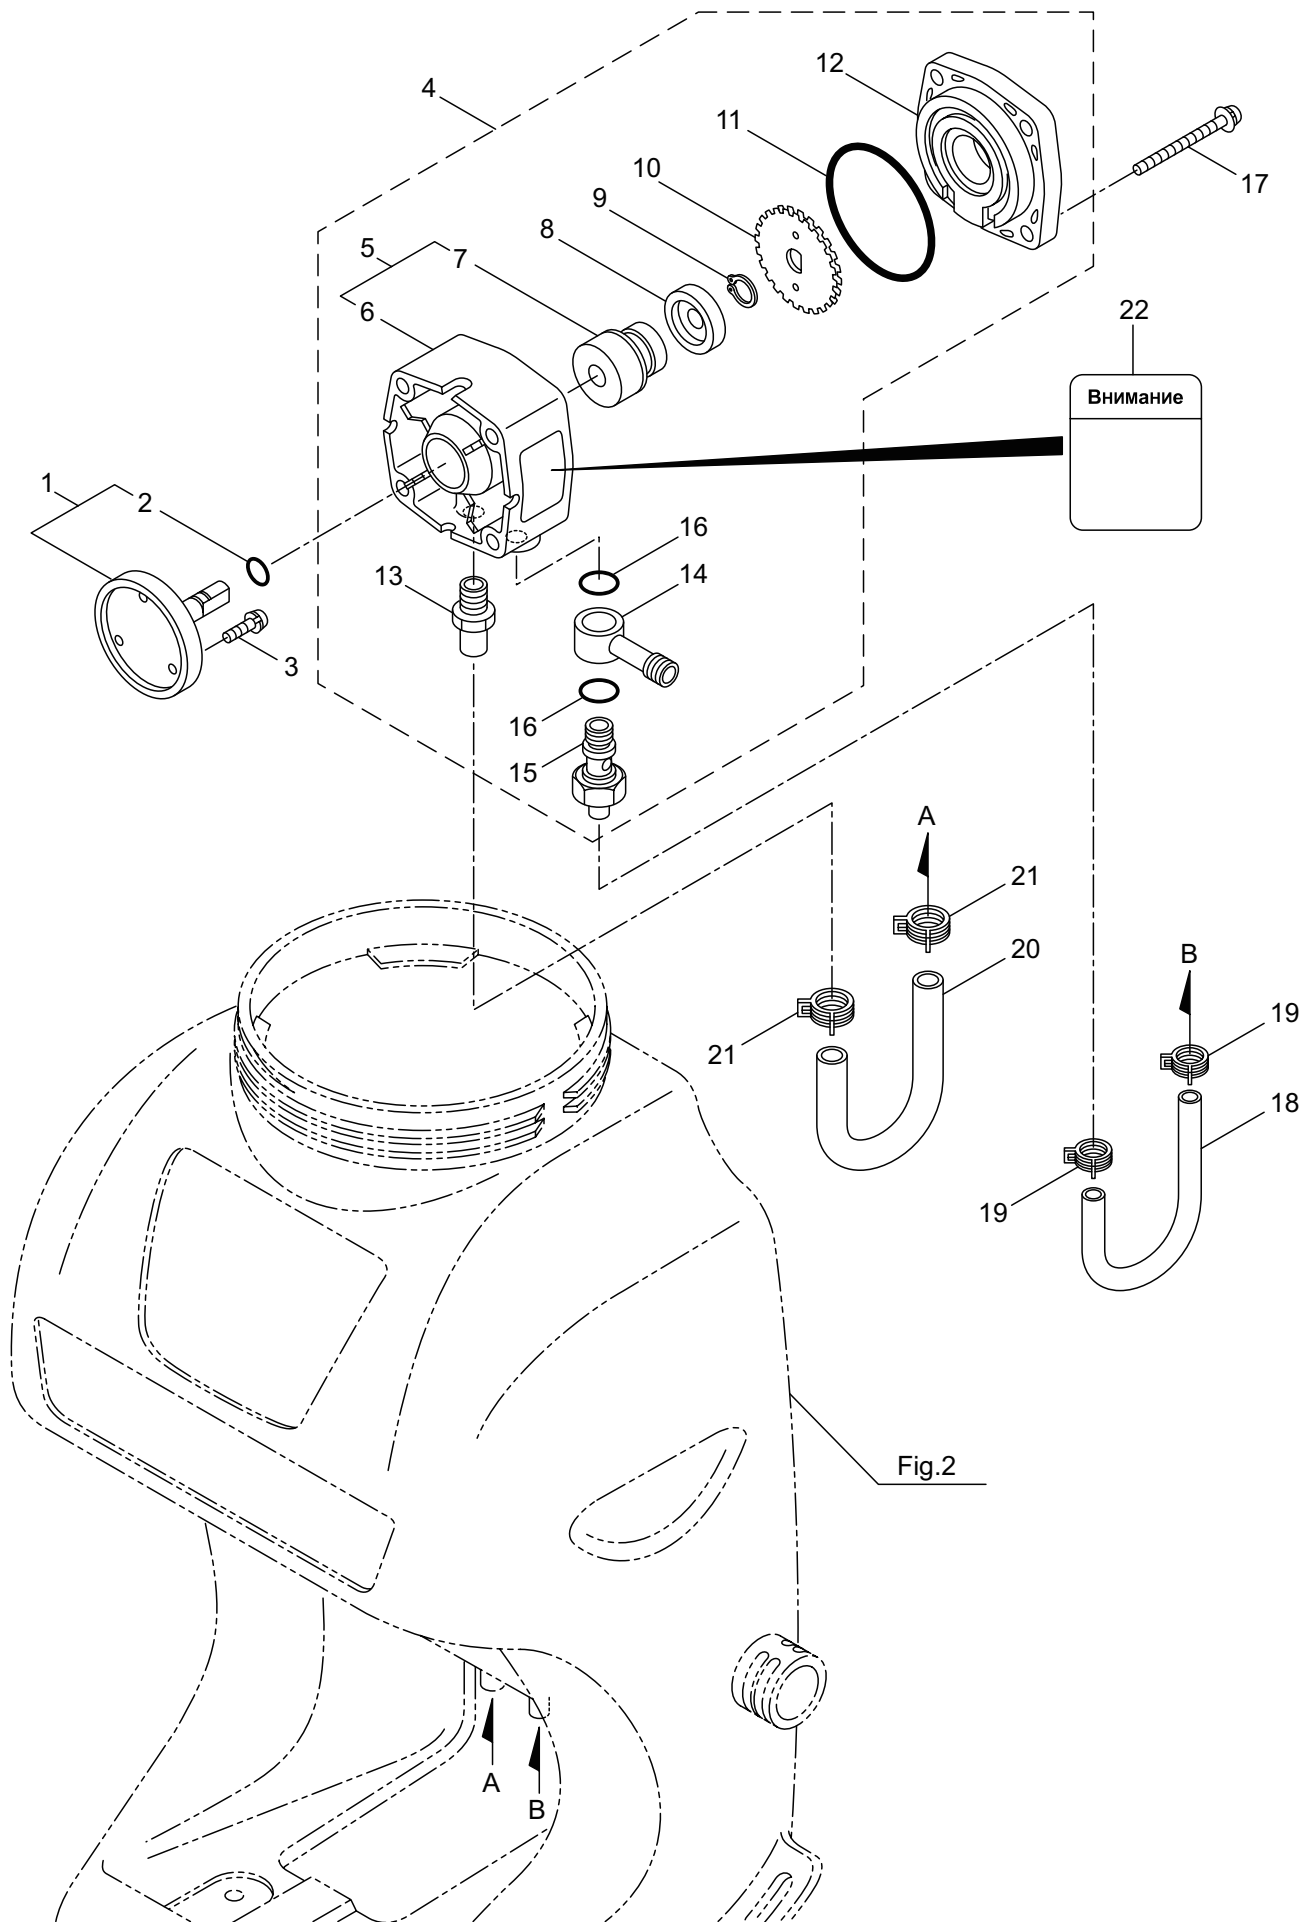

# 1. PS15 STANDARD MAIN BODY

Ref. No.	Parts No.	Parts Name	Q'ty	Remarks
1-1	355010	PS15 STANDARD	1	
1-2	282365	Throttle Cable	1	
1-3	127228	Nut	3	M6
1-4	127183	Buffer	3	
1-5	123050	Stay	1	
1-6	123051	Label	1	OFF-ON
1-7	115148	Throttle Lever	1	
1-8	127226	Nut	1	M5
1-9	122987	Toggle Switch	1	
1-10	123048	Switch Cord	1	AV0.5x320L
1-11	123049	Earth Cord	1	AV0.5x320L M10
1-12	114901	Vinyl Hose	1	8x9x220
1-13	183421	Cap Screw	2	M5x16
1-14	127226	Nut	2	M5
1-15	127220	Bolt	1	M6x12
1-16	126568	Spring Washer	1	M6
1-17	126572	Washer	1	M6
1-18	089750	Nut	1	M6

### 3. PS15 STANDARD PUMP

Ref. No.	Parts No.	Parts Name	Q'ty	Remarks
3-1	122916	Shaft Ass'y	1	Incl.2
3-2	026531	O-Ring	1	S8
3-3	092004	Screw	3	M6x12SW
3-4	127184	Pump Ass'y	1	Incl.5-16
3-5	127185	Casing Ass'y	1	Incl.6,7
3-6	127186	Casing	1	
3-7	107422	Mechanical Seal	1	
3-8	106432	Holder	1	
3-9	056441	C-Sharped Snap Ring	1	#10
3-10	106433	Impeller	1	50xt3x10
3-11	014029	O-Ring	1	S63
3-12	106434	Casing Cover	1	
3-13	125049	Nipple	1	
3-14	125050	Hose Coupling	1	
3-15	127187	Joint Bolt	1	G1/4
3-16	049106	O-Ring	2	S15
3-17	125230	Screw	4	M5x60(SM)
3-18	127191	Vinyl Hose	1	7x11x165L
3-19	127241	Hose Band	2	
3-20	127192	Vinyl Hose	1	10x15x165L
3-21	103033	Hose Band	2	
3-22	134580	Label	1	