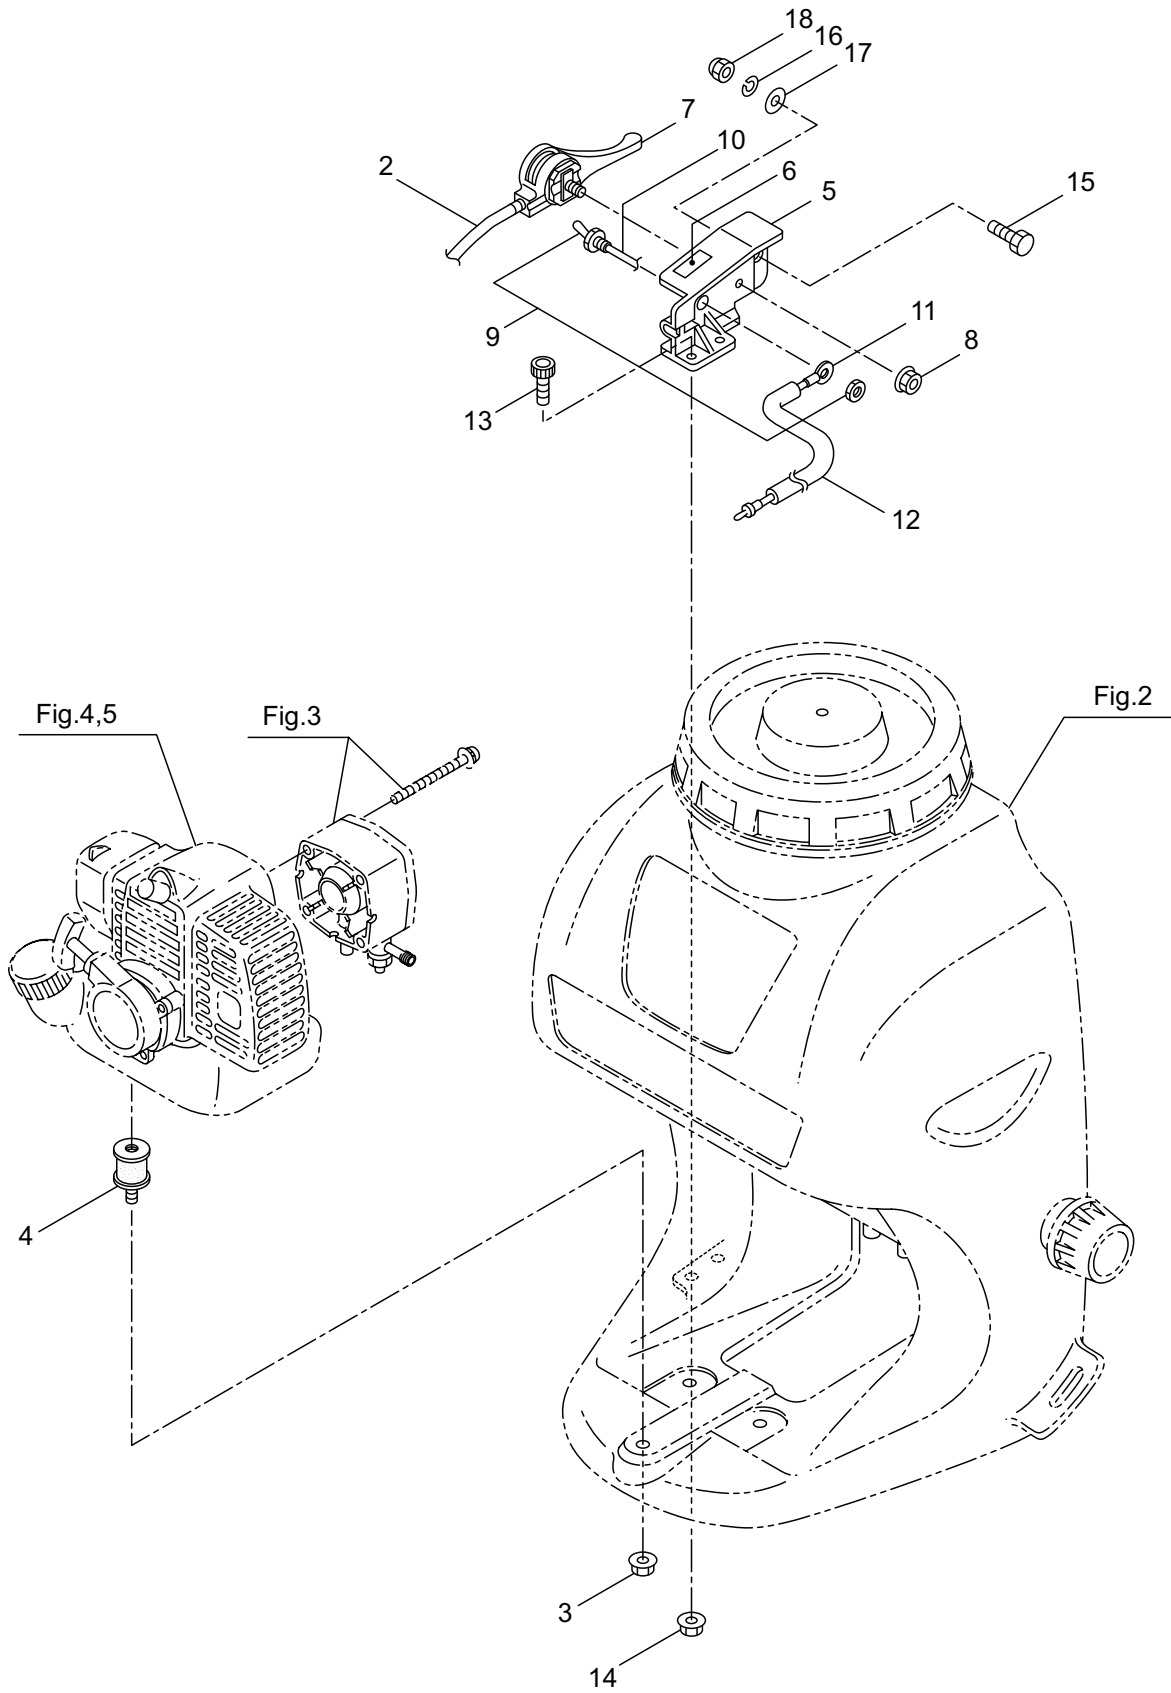

### CONTENTS

1. MAIN BODY.....	1 ~ 2
2. CHEMICAL TANK.....	3 ~ 4
3. PUMP.....	5 ~ 6
4. ENGINE.....	7 ~ 10
5. CARBURETOR, FUEL TANK.....	11 ~ 12
6. ACCESSORIES.....	13 ~ 14

2017.03.

P/N 524453

# 1. PS15 STANDARD MAIN BODY

Ref. No.	Parts No.	Parts Name	Q'ty	Remarks
1-1	355010	PS15 STANDARD	1	
1-2	282365	Throttle Cable	1	
1-3	127228	Nut	3	M6
1-4	127183	Buffer	3	
1-5	123050	Stay	1	
1-6	123051	Label	1	OFF-ON
1-7	115148	Throttle Lever	1	
1-8	127226	Nut	1	M5
1-9	122987	Toggle Switch	1	
1-10	123048	Switch Cord	1	AV0.5x320L
1-11	123049	Earth Cord	1	AV0.5x320L M10
1-12	114901	Vinyl Hose	1	8x9x220
1-13	183421	Cap Screw	2	M5x16
1-14	127226	Nut	2	M5
1-15	127220	Bolt	1	M6x12
1-16	126568	Spring Washer	1	M6
1-17	126572	Washer	1	M6
1-18	089750	Nut	1	M6

### 3. PS15 STANDARD PUMP

Ref. No.	Parts No.	Parts Name	Q'ty	Remarks
3-1	122916	Shaft Ass'y	1	Incl.2
3-2	026531	O-Ring	1	S8
3-3	092004	Screw	3	M6x12SW
3-4	127184	Pump Ass'y	1	Incl.5-16
3-5	127185	Casing Ass'y	1	Incl.6,7
3-6	127186	Casing	1	
3-7	107422	Mechanical Seal	1	
3-8	106432	Holder	1	
3-9	056441	C-Sharped Snap Ring	1	#10
3-10	106433	Impeller	1	50xt3x10
3-11	014029	O-Ring	1	S63
3-12	106434	Casing Cover	1	
3-13	125049	Nipple	1	
3-14	125050	Hose Coupling	1	
3-15	127187	Joint Bolt	1	G1/4
3-16	049106	O-Ring	2	S15
3-17	125230	Screw	4	M5x60(SM)
3-18	127191	Vinyl Hose	1	7x11x165L
3-19	127241	Hose Band	2	
3-20	127192	Vinyl Hose	1	10x15x165L
3-21	103033	Hose Band	2	
3-22	134580	Label	1	