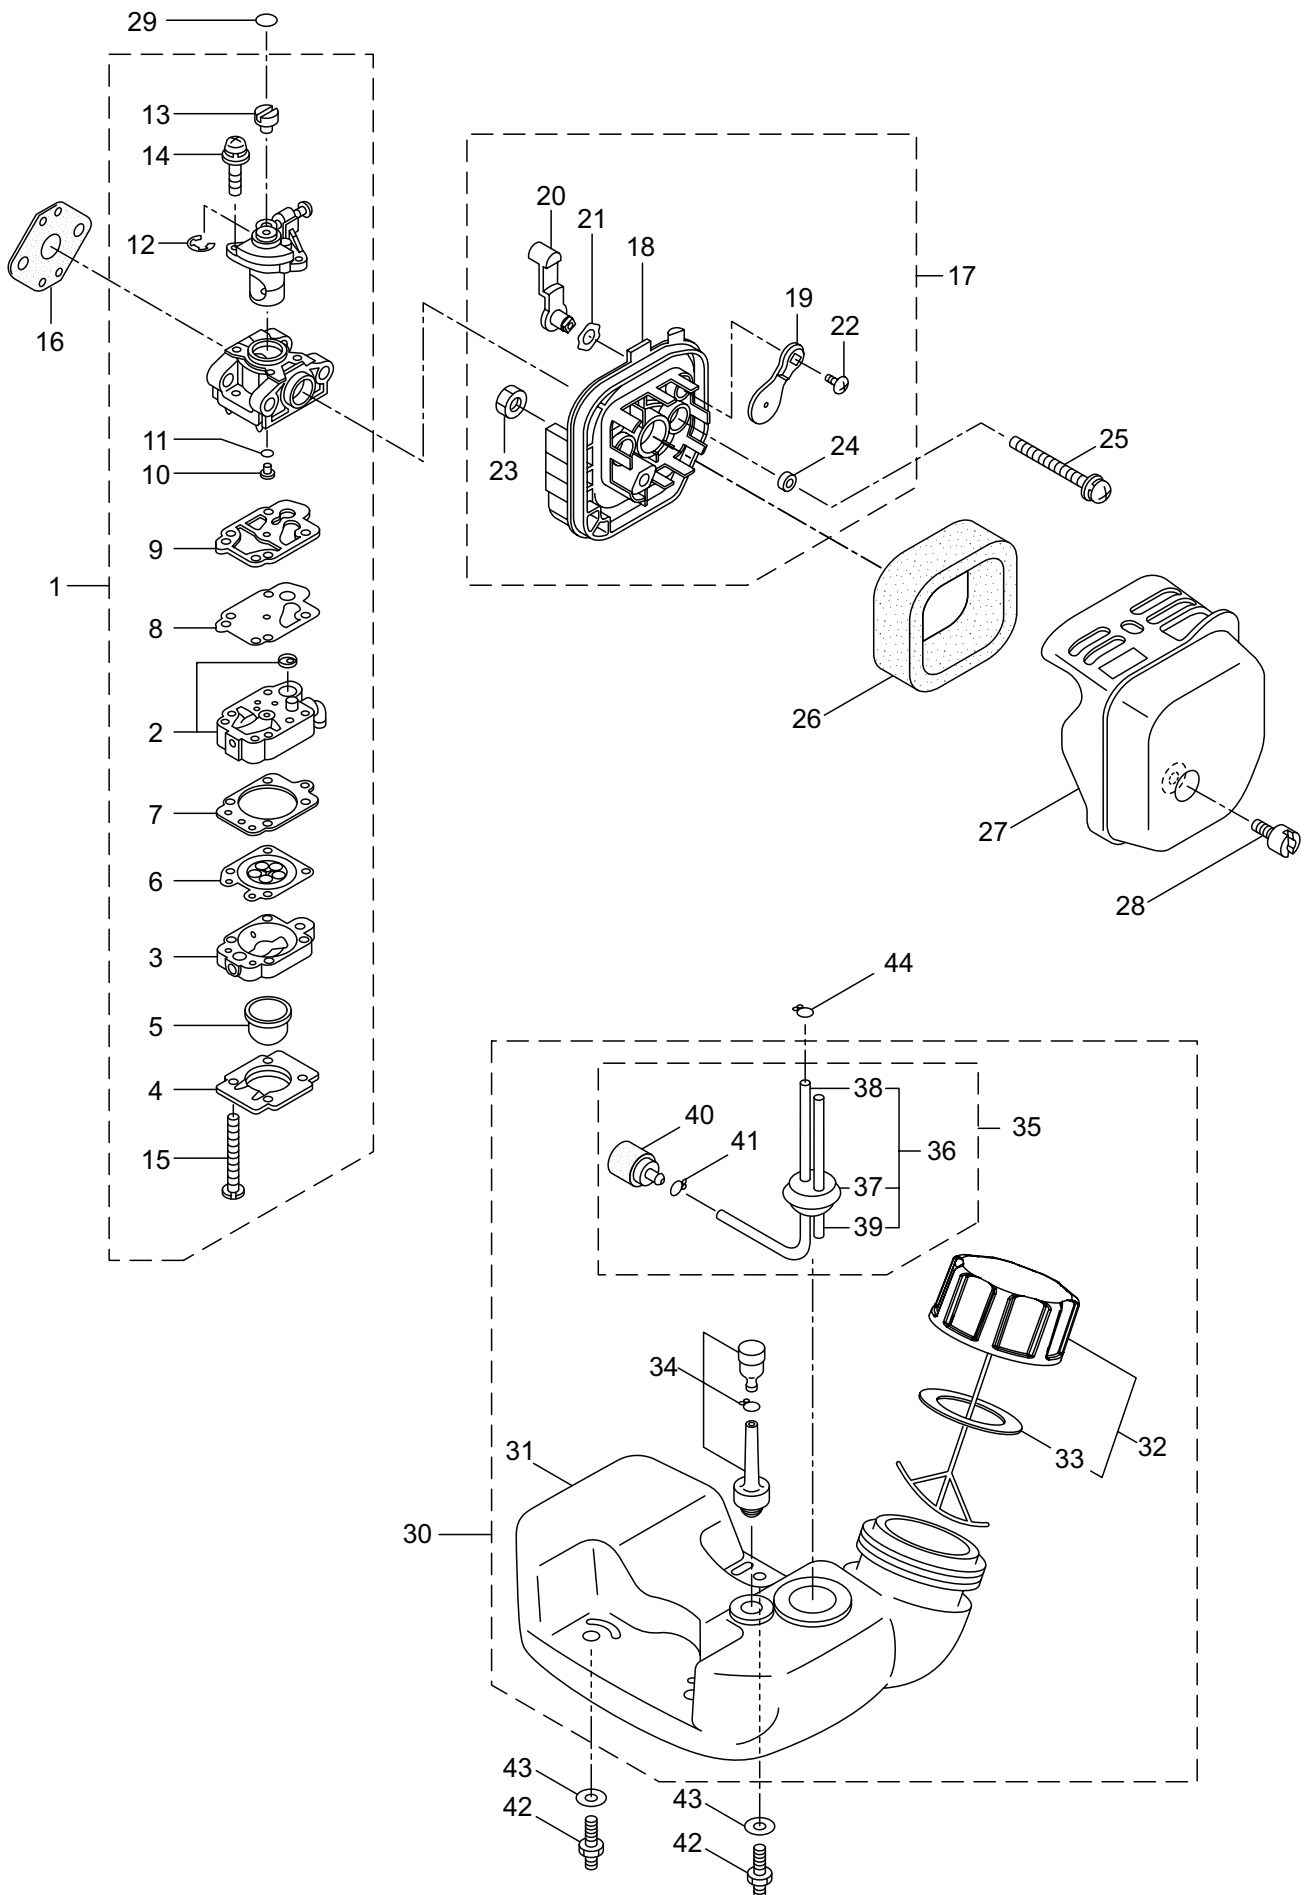

5. PS15 STANDARD CARBURETOR, FUEL TANK

Ref. No.	Parts No.	Parts Name	Q'ty	Remarks
5-1	280101	Carburetor Ass'y	1	Incl.2-15
5-2	263739	Pump Body	1	
5-3	262991	Purge Body	1	
5-4	262992	Cover Plate	1	
5-5	261874	Primer Bulb	1	
5-6	283905	Diaphragm, Meterring	1	
5-7	262993	Gasket	1	
5-8	262994	Diaphragm, Fuel Pump	1	
5-9	282576	Gasket	1	
5-10	267358	Main Jet	1	
5-11	261871	O-Ring	1	
5-12	261876	E-Ring	1	
5-13	261658	Swivel	1	
5-14	264682	Screw	2	
5-15	262996	Screw	4	
5-16	261864	Gasket	1	
5-17	284823	Case Ass'y	1	Incl.18-24
5-18	269050	Case Body	1	
5-19	284802	Valve	1	
5-20	284803	Lever	1	
5-21	284816	Washer	1	6.4x11x0.15
5-22	269032	Screw	1	M3.5x8
5-23	126993	Nut	1	M5x0.8
5-24	269051	Sleeve	2	5.5x7.1x3
5-25	281777	Screw	2	M5x55WSW
5-26	269030	Element	1	
5-27	269027	Cleaner Cover	1	
5-28	269031	Screw	1	M5x12
5-29	280020	Swivel Ring	1	
5-30	283687	Fuel Tank Ass'y	1	Incl.31-41
5-31	282401	Fuel Tank	1	
5-32	275306	Fuel Tank Cap Ass'y	1	Incl.33
5-33	274875	Gasket	1	
5-34	261696	Breather Ass'y	1	
5-35	283299	Fuel Pipe Pick-up Ass'y	1	Incl.36-41
5-36	283300	Fuel Pipe Ass'y	1	Incl.37-39
5-37	261115	Grommet	1	
5-38	261690	Fuel Pipe	1	160L
5-39	283301	Return Pipe	1	135L
5-40	264653	Filter Ass'y	1	
5-41	261117	Clip	1	
5-42	283443	Screw	3	M5
5-43	283688	Washer	3	5.5x12x1.6
5-44	261117	Clip	1