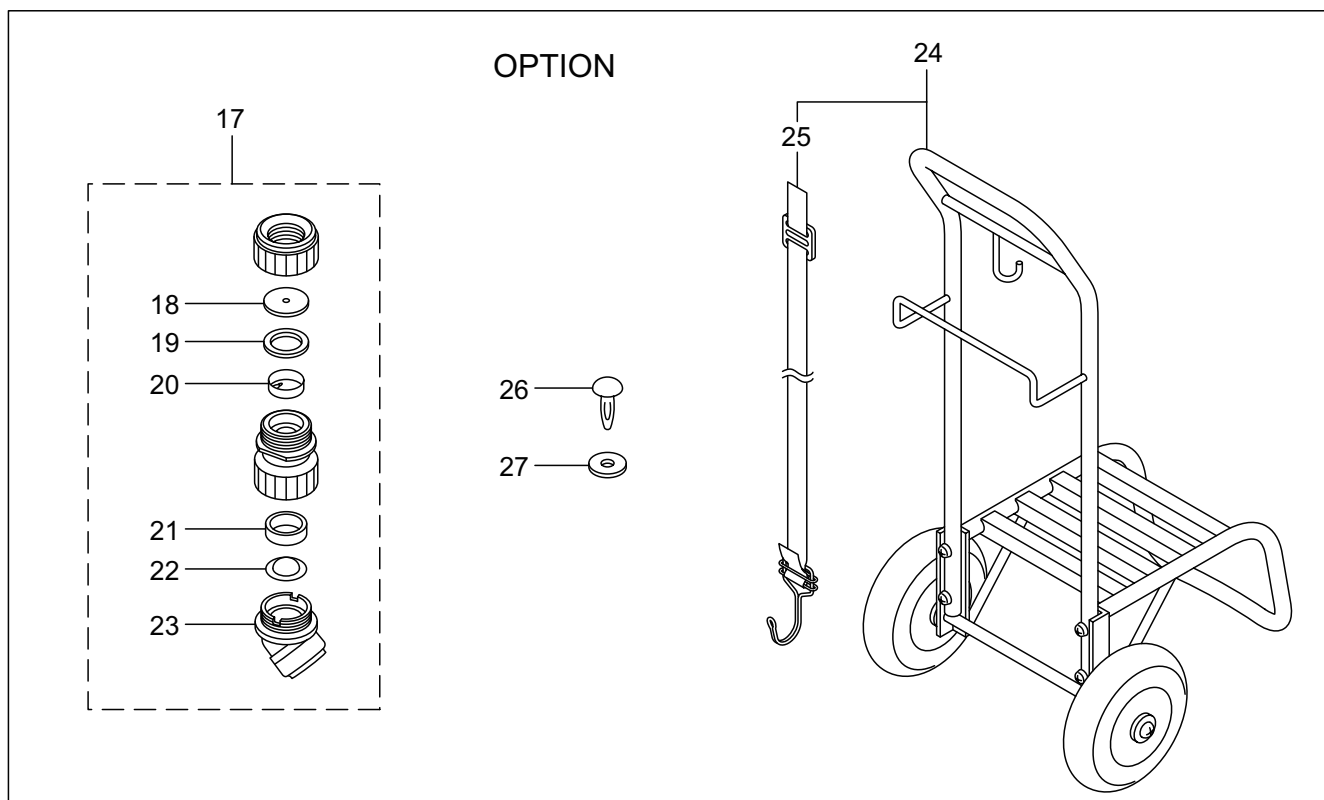

6. PS15 STANDARD ACCESSORIES

Ref. No.	Parts No.	Parts Name	Q'ty	Remarks
6-1	127197	Measure Cup	1	
6-2	129900	Grip Ass'y	1	
6-3	117234	Hose Ass'y	1	7.5x1300L
6-4	179946	Ball Cock Ass'y	1	Incl.5
6-5	181828	Packing	1	10x16x2
6-6	130713	Nozzle Pipe Ass'y	1	Incl.7,8
6-7	112850	Packing	1	11.5x15.5xt1.5
6-8	112851	Packing	1	7x11xt1.5
6-9	112866	Wide Nozzle Ass'y	1	Incl.10-14
6-10	112843	Cap	1	
6-11	112867	Nozzle Plate	1	
6-12	112846	Packing	1	
6-13	112845	Strainer	1	
6-14	112868	Body	1	
6-15	127273	Nozzle Ass'y	1	
6-16	134448	Instruction Manual	1	
		OPTION		
6-17	401764	ECO-Shower Nozzle Ass'y	1	Incl.18-23
6-18	404996	Orifice	1	
6-19	994431	Packing	1	
6-20	141663	Core	1	
6-21	996076	Packing	1	
6-22	624233	Strainer	1	
6-23	625313	Elbow	1	
6-24	127134	Cart Ass'y	1	Incl.25
6-25	127137	Band	1	
6-26	131310	Clip	2	
6-27	106352	Packing	2	5.5x16x1.5t