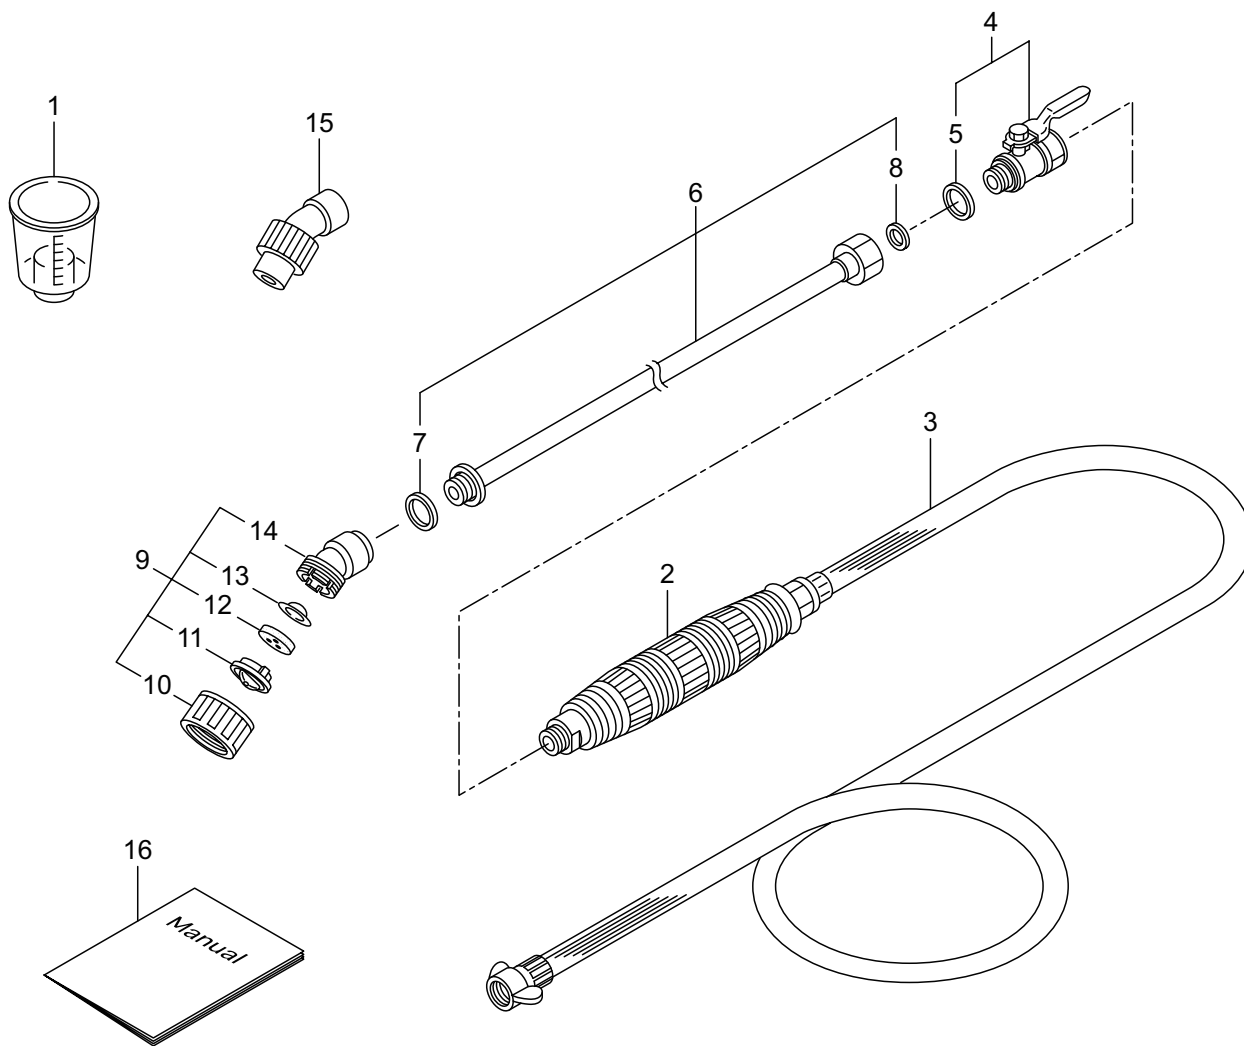

6. PS15 STANDARD ACCESSORIES

Ref. No.	Parts No.	Parts Name	Q'ty	Remarks
6-1	127197	Measure Cup	1	
6-2	129900	Grip Ass'y	1	
6-3	117234	Hose Ass'y	1	7.5x1300L
6-4	179946	Ball Cock Ass'y	1	Incl.5
6-5	181828	Packing	1	10x16x2
6-6	130713	Nozzle Pipe Ass'y	1	Incl.7,8
6-7	112850	Packing	1	11.5x15.5xt1.5
6-8	112851	Packing	1	7x11xt1.5
6-9	112866	Wide Nozzle Ass'y	1	Incl.10-14
6-10	112843	Cap	1	
6-11	112867	Nozzle Plate	1	
6-12	112846	Packing	1	
6-13	112845	Strainer	1	
6-14	112868	Body	1	
6-15	127273	Nozzle Ass'y	1	
6-16	134448	Instruction Manual	1	
		OPTION		
6-17	401764	ECO-Shower Nozzle Ass'y	1	Incl.18-23
6-18	404996	Orifice	1	
6-19	994431	Packing	1	
6-20	141663	Core	1	
6-21	996076	Packing	1	
6-22	624233	Strainer	1	
6-23	625313	Elbow	1	
6-24	127134	Cart Ass'y	1	Incl.25
6-25	127137	Band	1	
6-26	131310	Clip	2	
6-27	106352	Packing	2	5.5x16x1.5t