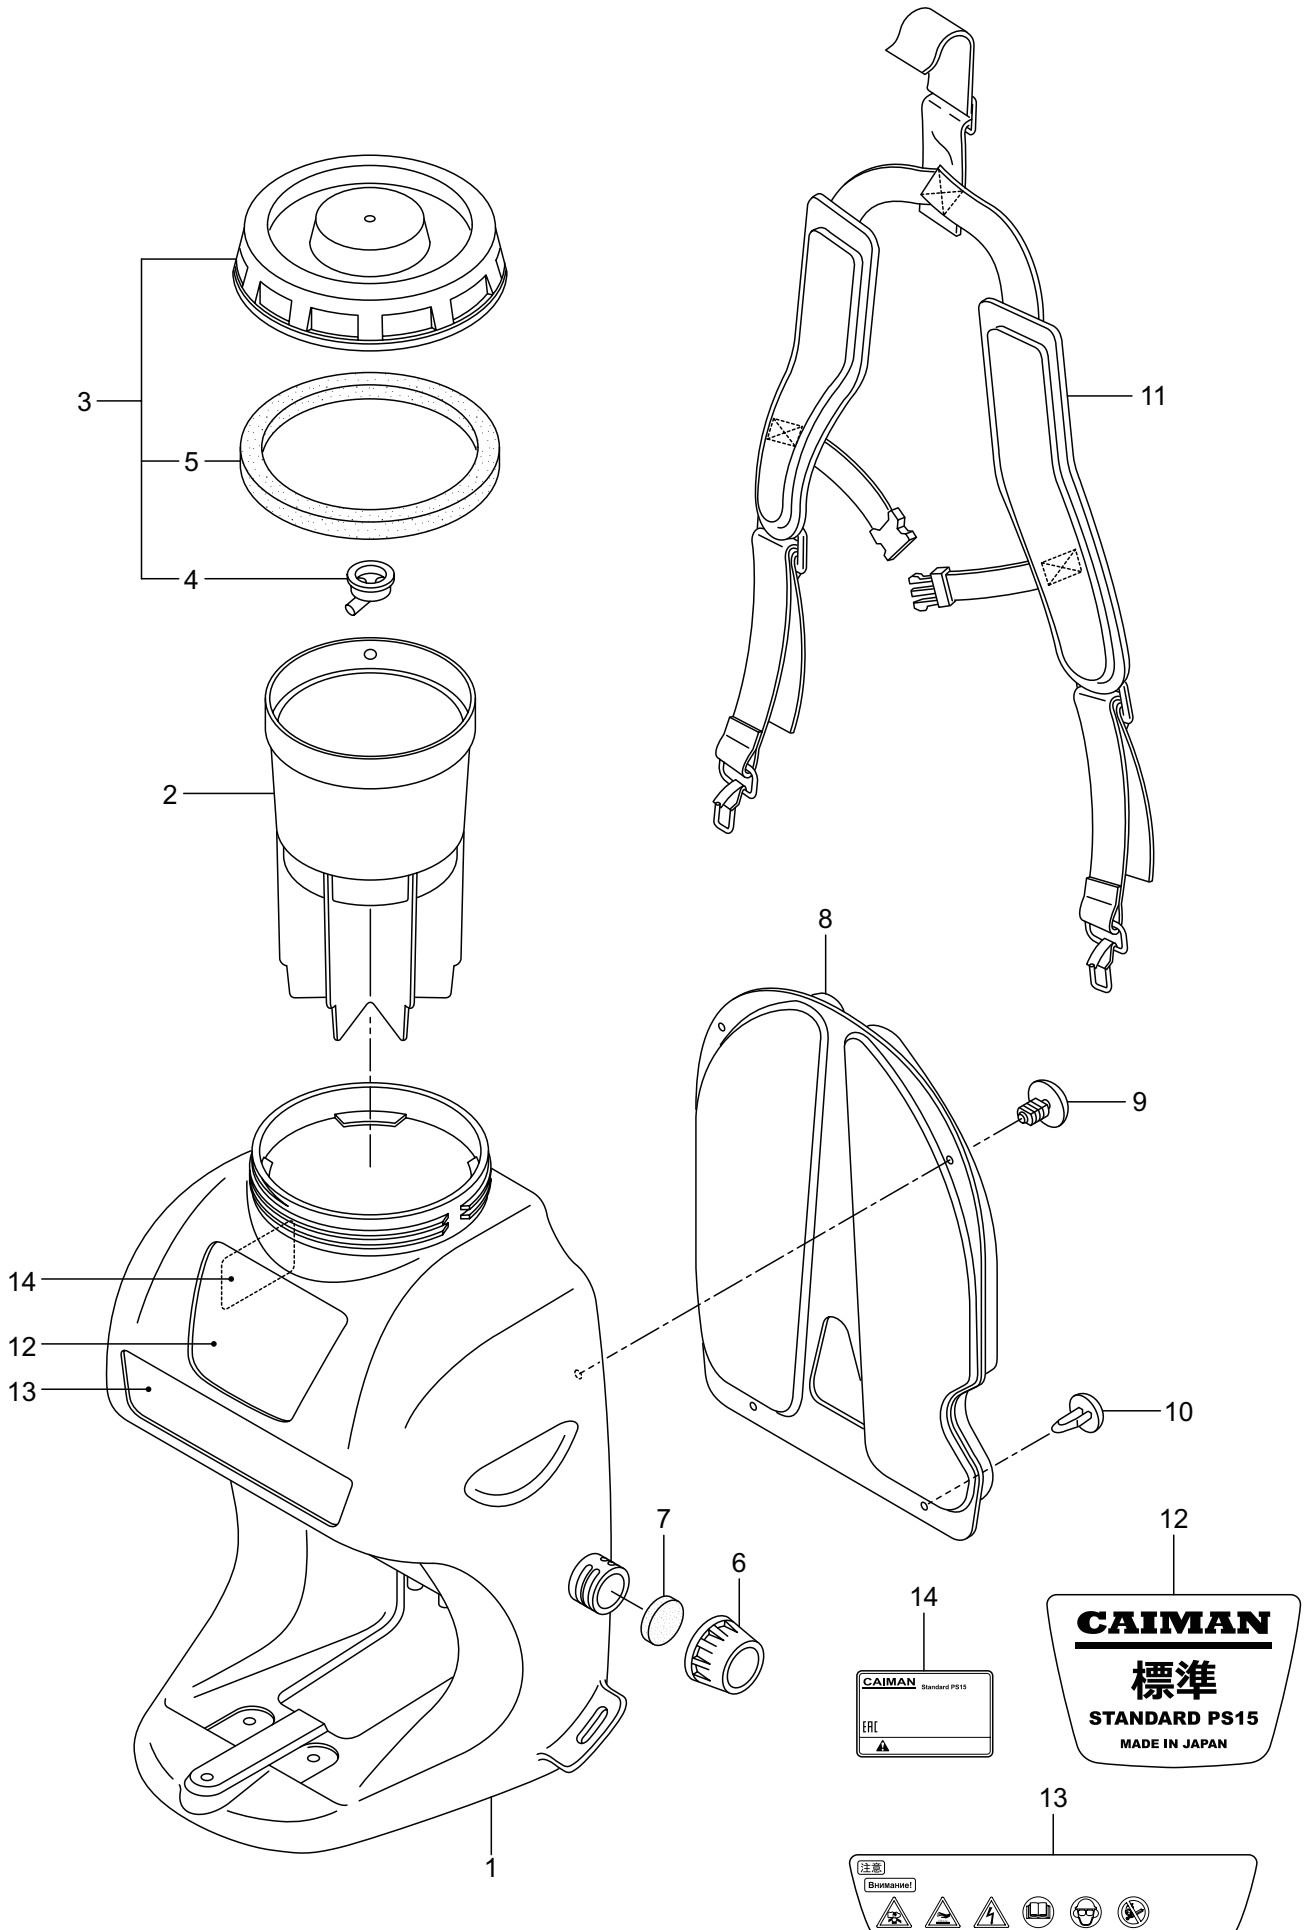

2. PS15 STANDARD CHEMICAL TANK

Ref. No.	Parts No.	Parts Name	Q'ty	Remarks
2-1	127189	Chemical Tank	1	
2-2	125061	Strainer	1	
2-3	131591	Cap, Chemical Tank	1	Incl.4,5
2-4	022363	Inner Cap	1	
2-5	022362	Packing	1	150x170xt10
2-6	124250	Cap	1	
2-7	029299	Packing	1	36xt3.0
2-8	129525	Cushion Pad	1	
2-9	125068	Fastener	2	
2-10	100749	Fastener	2	#7
2-11	131026	Knapsack Band	1	
2-12	134444	Label	1	PS15STANDARD(CAIMAN)
2-13	134445	Label	1	PL Label(PS15STANDARD)
2-14	134446	Label	1	EACPS15STANDARD