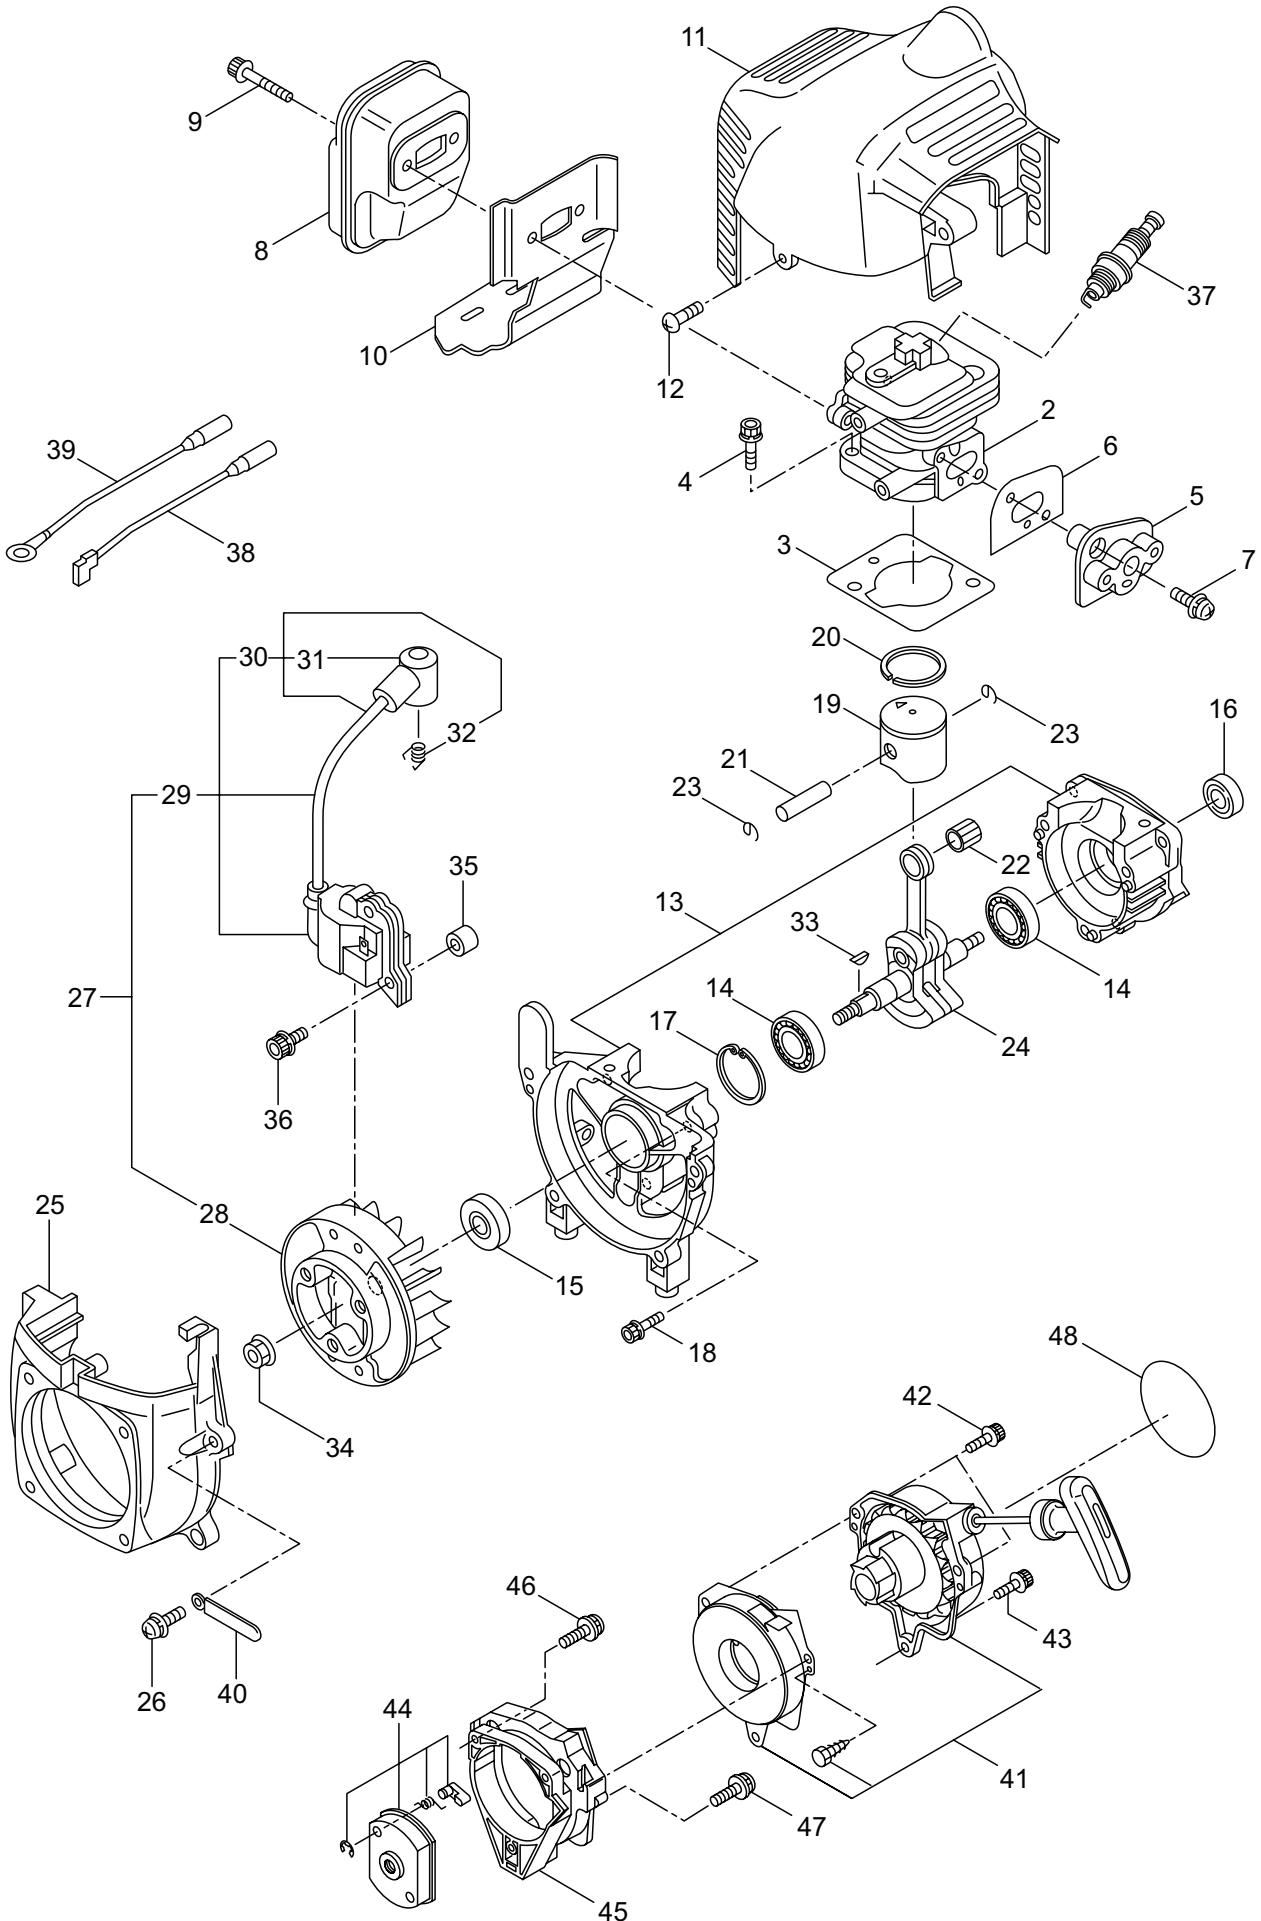

4. PS15 STANDARD ENGINE

Ref. No.	Parts No.	Parts Name	Q'ty	Remarks
4-46	280489	Screw	2	M4x20WSW
4-47	269833	Screw	1	M4x16WSW
4-48	134441	Label	1