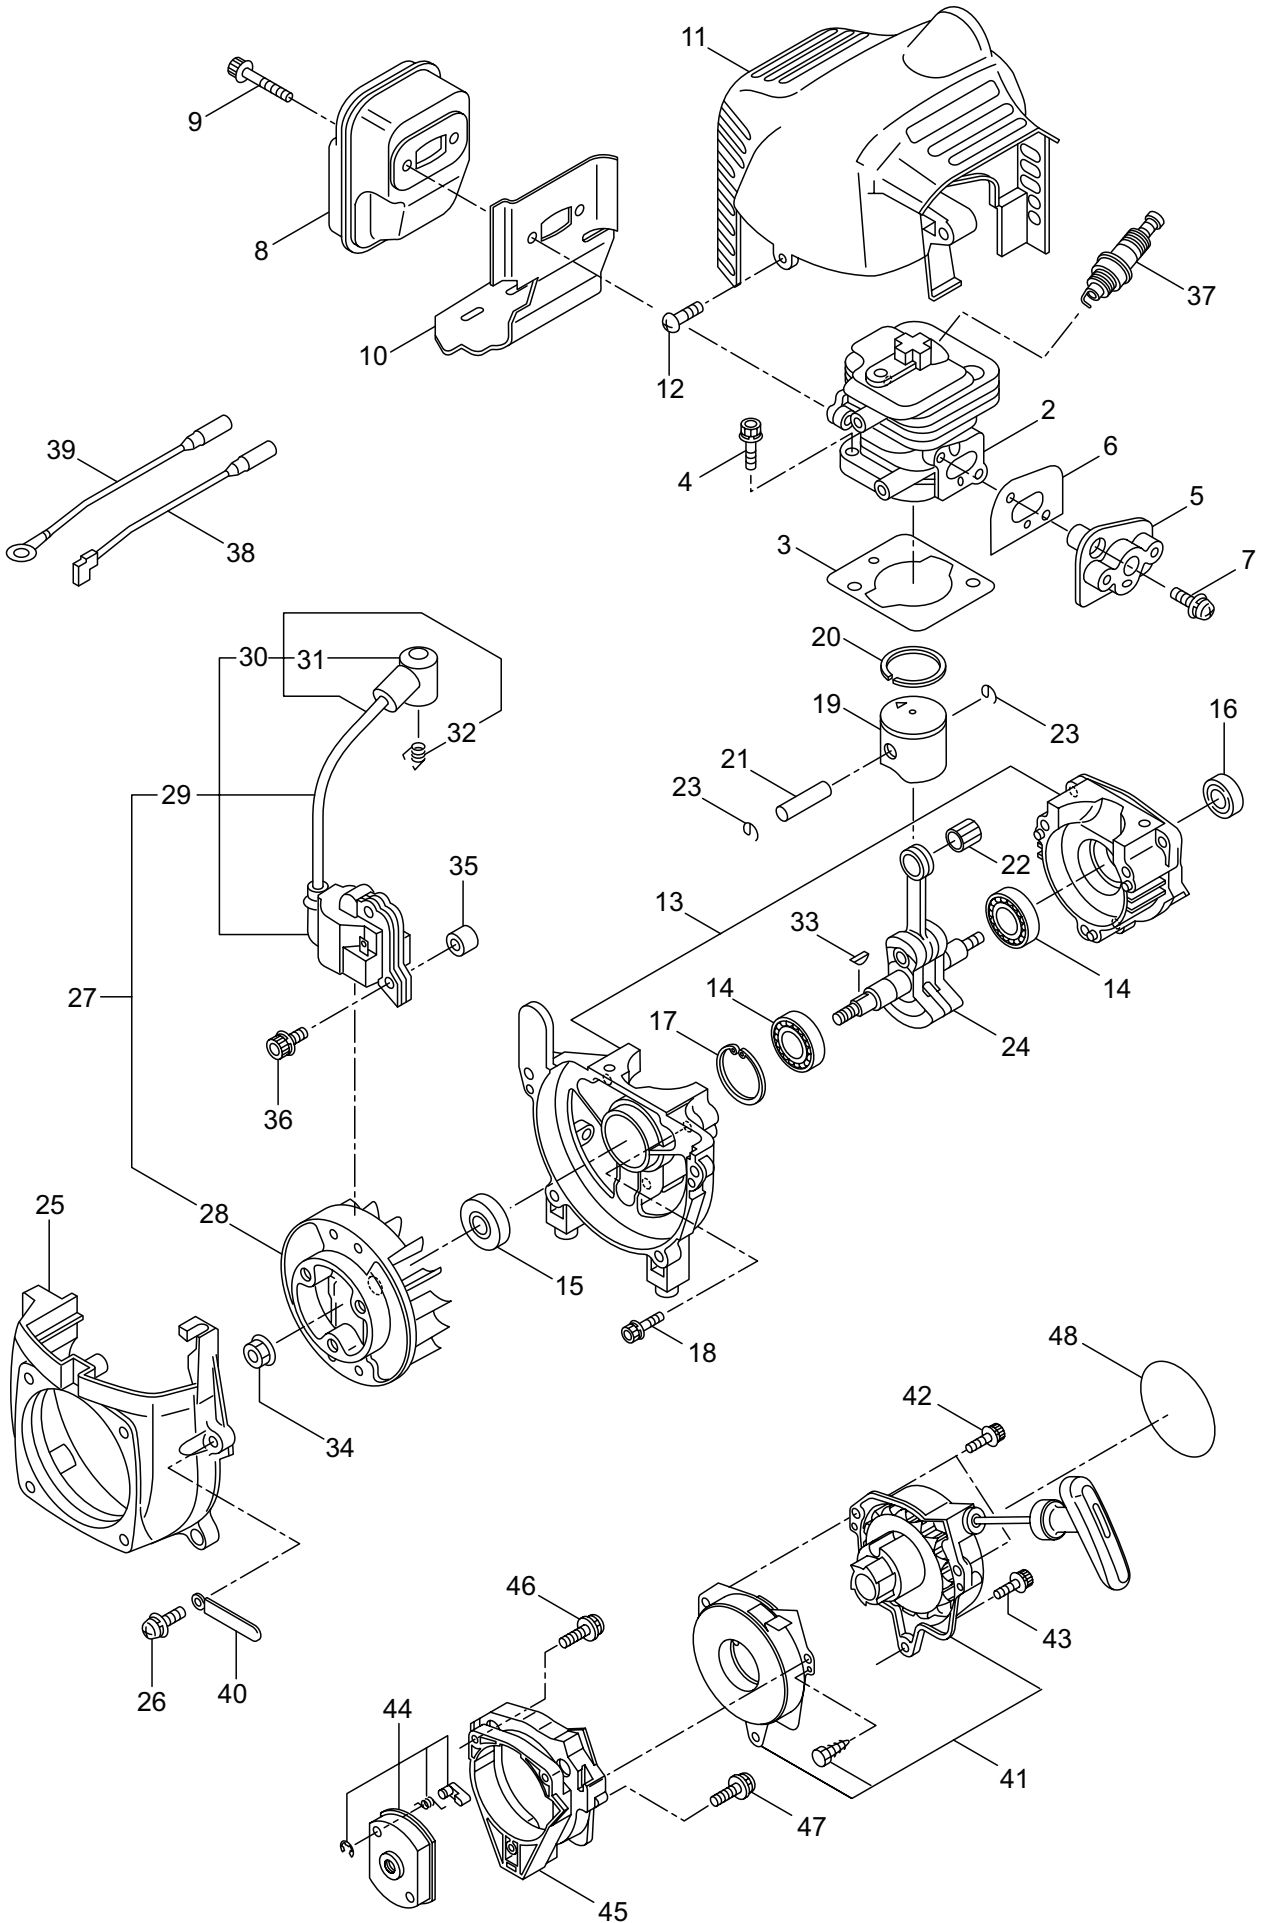

4. PS15 STANDARD ENGINE

Ref. No.	Parts No.	Parts Name	Q'ty	Remarks
4-1	875094	Engine	1	EE230P/08
4-2	266249	Cylinder	1	New gasket required
4-3	283420	Gasket	1	
4-4	267290	Cap Screw	2	M5x20WSW
4-5	263772	Insulator	1	New gasket required
4-6	267049	Gasket	1	
4-7	269826	Screw	2	M5x25WSW
4-8	281524	Muffler	1	
4-9	266264	Cap Screw	2	M5x50
4-10	280409	Gasket	1	
4-11	284575	Top Cover	1	
4-12	280144	Screw	1	M4x16
4-13	273674	Crankcase	1	
4-14	280488	Bearing	2	6001 C3
4-15	261492	Oil Seal	1	
4-16	261386	Oil Seal	1	
4-17	055185	Snap Ring	1	#28
4-18	261612	Cap Screw	3	M5x30
4-19	281298	Piston	1	
4-20	263789	Piston Ring	1	
4-21	261036	Piston Pin	1	5.7x8x23.5L
4-22	288520	Bearing, Needle	1	
4-23	261576	Clip, Piston Pin	2	
4-24	267193	Crankshaft/Conn.Rod Ass'y	1	
4-25	283386	Fan Cover	1	
4-26	269831	Screw	4	M5x20WSW
4-27	283686	Magneto Ass'y	1	Incl.28-32
4-28	269324	Rotor/Fan	1	
4-29	280470	Ignition Coil Ass'y	1	Incl.30-32
4-30	280868	Spark Plug Wire Ass'y	1	Incl.31,32
4-31	280870	Plug Boot	1	
4-32	280871	Connector	1	
4-33	261076	Woodruff Key	1	3x10
4-34	261417	Nut, Rotor	1	M8
4-35	280381	Spacer	2	
4-36	261256	Cap Screw	2	M4x25
4-37	264652	Spark Plug	1	CJ8Y
4-38	267492	Wire, Lead	1	
4-39	282880	Wire, Lead	1	
4-40	264588	Clamp	1	
4-41	282697	Rewind Starter Ass'y	1	
4-42	281211	Screw	2	M4x20WSW
4-43	282096	Screw	1	M4x16
4-44	269764	Starter Pawl Ass'y	1	
4-45	282707	Adapter Ass'y	1