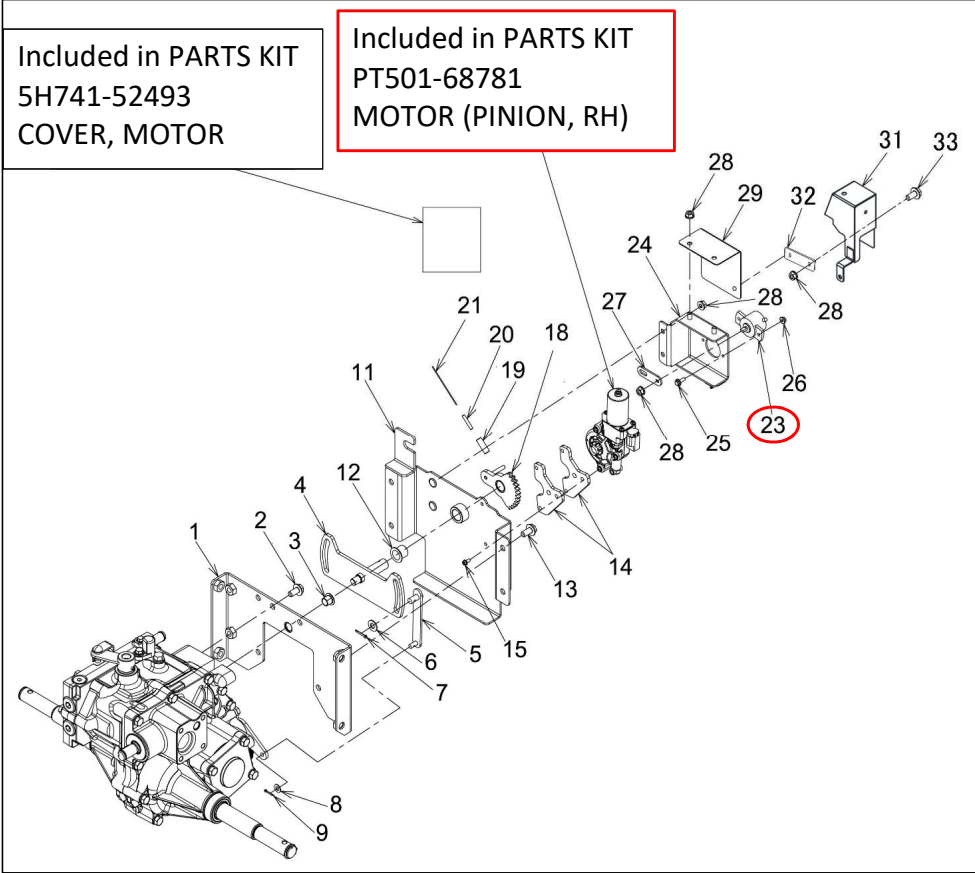

No	Parts number	Parts name	Quantity	Recommend spare parts	Remarks
1	12100-B96-830	BASE COMP, MISSION	1		
2	93100-0801617	BOLT, FRANGE 8X16	9		
3	91644-101080	BUSH, 80F-1010	1		
4	12200-B96-700	ARM COMP, SEESAW	1		
5	12400-B96-002	ARM COMP, BRAKE	2		
6	94101-08010	WASHER, PLAIN 8	2		
7	94210-25150	PIN, SPLIT 2.5X15	2		
8	94101-06010	WASHER, PLAIN 6	2		
9	94210-20120	PIN, SPLIT 2X12	2		
11	12300-B96-830	BRACKET COMP, MOTER	1		
12	91644-151580	BUSH, 80F-1515	1		
14	33909-B96-802	SPACER B	2		
15	91274-0502011	BOLT, SPECIAL 5X20	3		
16	-				
17	-				
18	12600-B96-803	GEAR COMP	1		
19	94319-60025	PIN, SPG 6X25	1		
20	94319-35025	PIN, SPG 3.5X25	1		
21	75913-B18-000	WIRE, SPECIAL 1.2X100	1		
23	83100-B89-001	SENSOR, ANGLE PRA211	1	B	
24	12700-B96-831	BRACKET COMP, SENSOR	1		
25	83902-B89-000	BOLT, SPECIAL 4X12	2		
26	94002-04410	NUT, FRANGE 4	2		
27	89301-B96-800	STAY, SIDE CLUTCH	1		
28	94002-06410	NUT, FRANGE 6	5		
29	18901-B96-830	COVER, SIDE CLUTCH	1		
30	94002-06410	NUT, FRANGE 6	2		
31	18400-B96-800	COVER COMP, MOTOR	1		
32	18902-B96-800	STAY	1		
33	93100-0601217	BOLT, FRANGE 6X12	2		
	PT501-68781	MOTOR (PINION, RH)	1	B