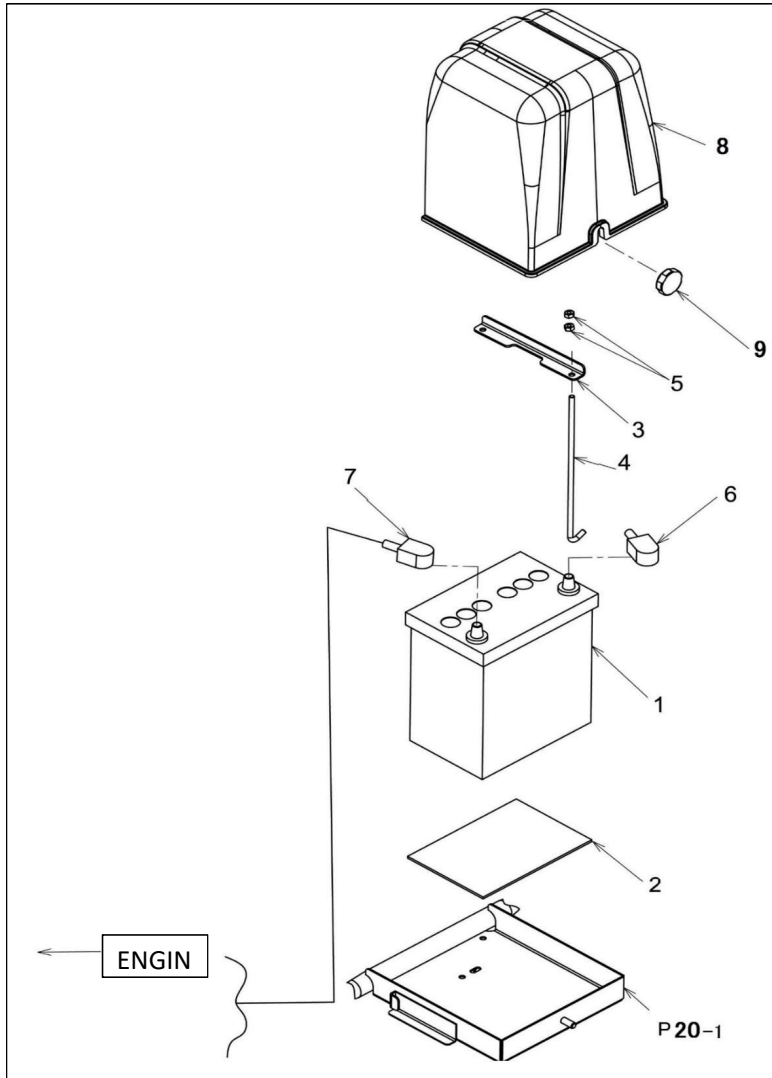

B96-700-81 BATTERY

No	Parts number	Parts name	Quantity	Recommend spare parts	Remarks
1	91890-040B19L	BATTERY 40B19L	1		
2	89902-M56-001	RUBBER, ANTIVIBRATION	1		
3	86901-B96-800	CLAMP, BATTERY	1		
4	86902-B96-000	BOLT, BATTERY	2		
5	94001-06412	NUT, 6	4		
6	87100-B96-031	CORD (+), BATTERY 1300	1		
7	87200-B96-030	CORD (-), BATTERY 900	1		
8	88906-B96-031	COVER, BATTERY	1		
9	91242-0821	NUT, KNOB 8	1