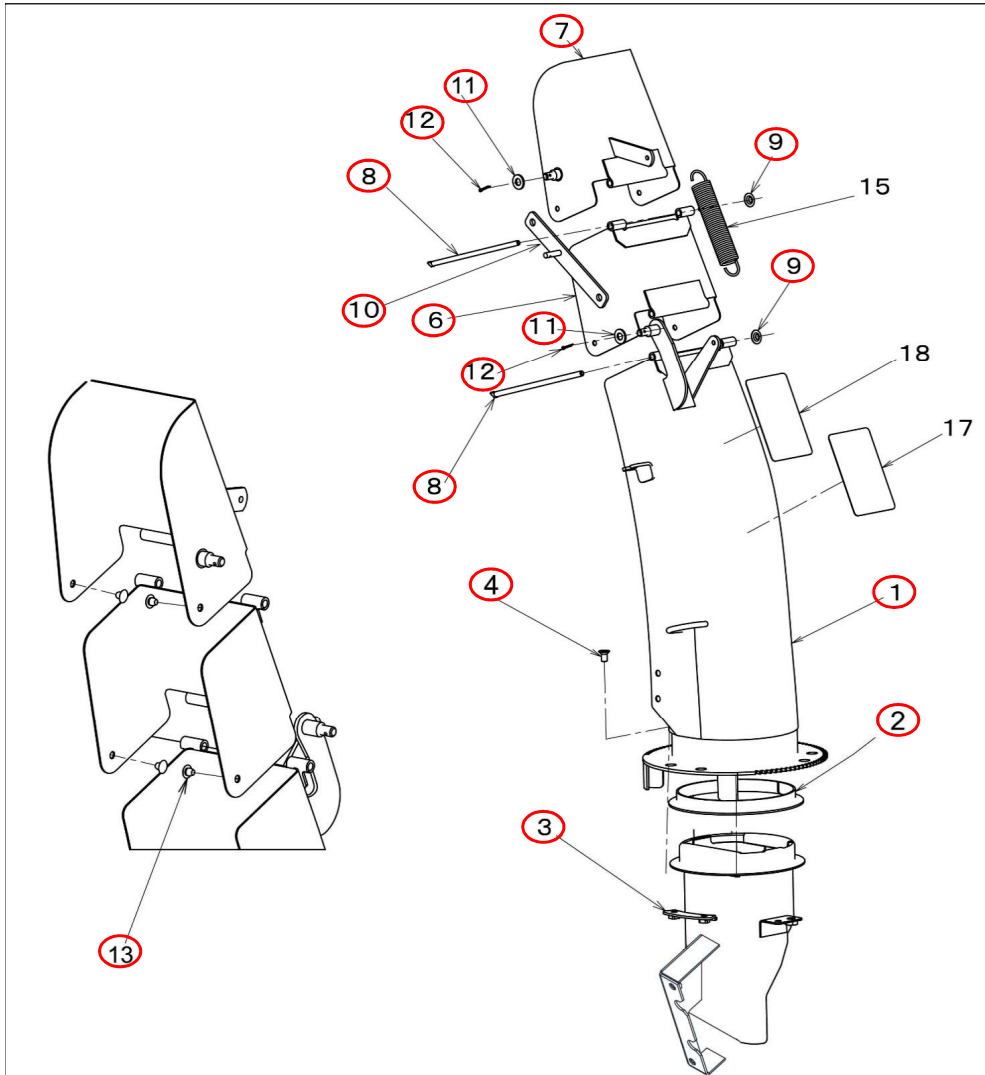

No	Parts number	Parts name	Quantity	Recommend spare parts	Remarks
1	33100-B96-004	CHUTE COMP	1	C	
2	33903-B96-002	SHEET, CHUTE	1	B	
3	33600-B96-001	CLAMP COMP, CHUTE	3	B	
4	91217-0601274	SCREW 6X12	6	B	
5	-				
6	33200-B96-803	DEFLECTOR A COMP, CHUTE	1	C	
7	33300-B96-803	DEFLECTOR B COMP, CHUTE	1	C	
8	33906-B96-000	PIN, CHUTE	2	C	
9	91243-06000	NUT, PUSH 6	2	C	
10	37200-B96-830	LINK COMP, CHUTE	1	C	
11	94101-08010	WASHER, PLAIN 8	2	C	
12	94210-20120	PIN, SPLIT 2X12	2	A	
13	91361-0403	PLUG, HOLE 0403	4	C	
15	33904-B01-104	SPRING, COILED 19.7x127	1		
16	-				
17	1N3390-92690	LABEL DISCHARGE, WARNING	1		
18	1N3390-92680	LABEL CHUTE, WARNING	1