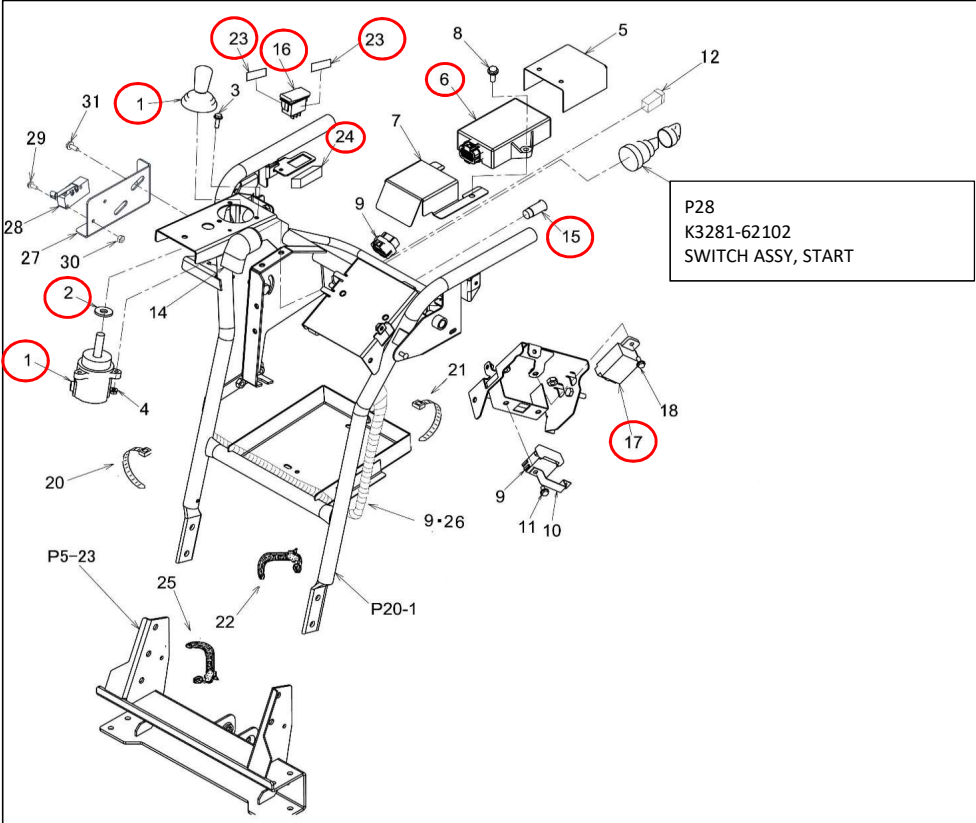

No	Parts number	Parts name	Quantity	Recommend spare parts	Remarks
1	83200-B18-000	SWITCH, CONTROL	1	A	
2	83902-B18-000	WASHER, RD 11X32X4.5	1	A	
3	93100-0602017	BOLT, FRANGE 6X20	3		
4	94002-06410	NUT, FRANGE 6	3		
5	71910-B96-800	COVER B, ECU	1		
6	84500-B96-000	ECU	1	B	
7	71908-B96-830	COVER A, ECU	1		
8	93100-0802517	BOLT, FRANGE 8X25	2		
9	85200-B96-001	HARNES DX, MAIN	1		
10	82903-B50-001	BLACKET, FUSE	1		
11	93100-0601217	BOLT, FRANGE 6X12	4		
12	83100-B96-000	SWITCH, WATERPROOF LIGHT	1		
13	88901-B82-000	COVER, KEY	1		
14	88902-B81-030	COVER, KEY SWITCH	1		
15	89100-A62-000	LAMP UNIT, PILOT	1	C	
16	83200-B96-000	SWITCH, LOCKER	1	A	
17	84200-B88-000	RELAY, CHUTE	1	C	
18	93100-0601617	BOLT, FRANGE 6X16	1		
20	91310-150	BAND, PRT1.5S	7		
21	91310-300	BAND, PRT3S	9		
22	91314-119P7	STRAP, CABLE 1-19P7	2		
23	83901-B96-000	WATERPROOF TAPE	2	A	
24	83902-B96-000	CAP, SWITCH	1	C	
25	91314-119P7	STRAP, CABLE 1-19P7	1		
26	85901-B96-000	TAPE, TR-50NHB2m	1		
27	77903-B96-800	BRACKET, SENSOR	1		
28	83100-B10-000	SWITCH, CHUTE	1		
29	83901-B10-000	BOLT, SPECIAL M3X20	2		
30	94001-03412	NUT, 3	2		
31	93100-0601217	NUT, FRANGE 6	2