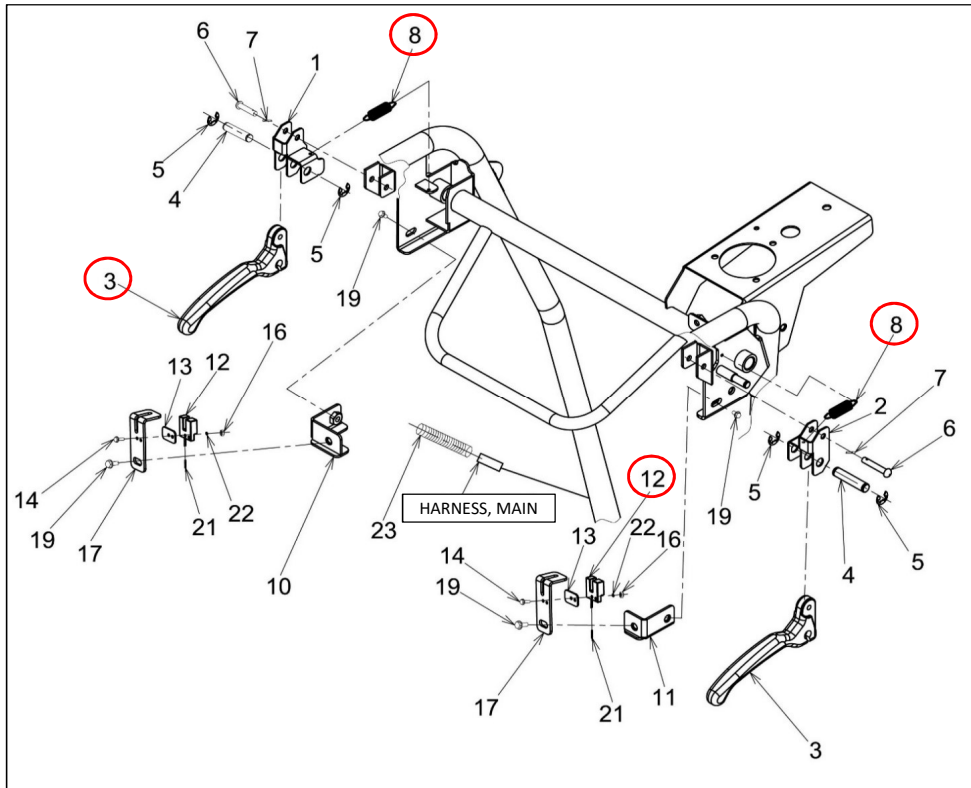

B96-700-72 LEVER, SIDE CLUCH

No	Parts number	Parts name	Quantity	Recommend spare parts	Remarks
1	74600-B96-802	BLACKET L COMP, LEVER	1		
2	74700-B96-802	BLACKET R COMP, LEVER	1		
3	74904-B96-001	LEVER, GRIP	2	C	
4	74907-B96-001	SHAFT, SIDE CLUTCH	2		
5	94511-08010	E RING, 8	4		
6	94330-0603510	PIN, 6X35	2		
7	94210-20120	PIN, SPLIT 2X12	2		
8	91606-B96-000	SPRING, COILED 8.8X40	2	B	
9	-				
10	74200-B96-830	BLACKET L COMP, SWITCH	1		
11	74300-B96-830	BLACKET R COMP, SWITCH	1		
12	83300-B56-030	SWITCH, LEAD	2	A	
13	73908-B56-000	BASE, SWITCH t1.2	2		
14	93500-0301614	SCREW, 3 X 16	4		
15	-				
16	94001-03412	NUT,3	4		
17	78909-B96-800	BASE, SWITCH	2		
18	-				
19	93100-0601217	BOLT, FRANGE 6X12	4		
20	-				
21	91382-0501201	CORRUGATE 5X120	2		
22	94111-03012	WASHER, SPRING 10	4		
23	91382-0700601	CORRUGATE 7X60	1