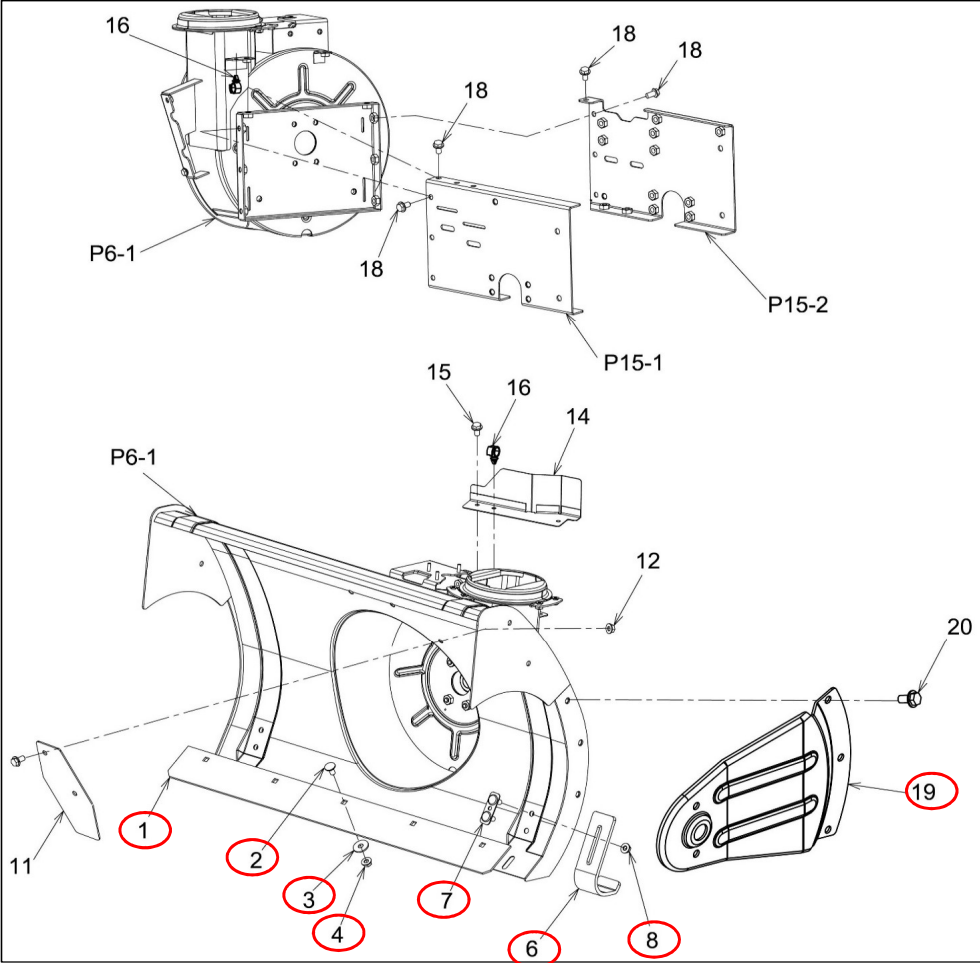

No	Parts number	Parts name	Quantity	Recommend spare parts	Remarks
1	31903-B96-801	EDGE	1	A	
2	92600-0801614	BOLT, SPECIAL8X16	5	A	
3	94101-08015	WASHER, PLAIN 8	5	A	
4	94002-08410	NUT, FRANGE 8	5	A	
5	-				
6	31906-B96-800	SKID	2	A	
7	31300-B96-800	BOLT COMP, SLEDGE	2	A	
8	94002-08410	NUT, FRANGE 8	4	A	
9	-				
10	31909-B96-801	PLATE	1		
11	93100-0801617	BOLT, FRANGE 8X16	2		
12	94002-08410	NUT, FRANGE 8	2		
13	-				
14	65600-B96-801	COVER COMP, BELT	1		
15	93100-0601217	BOLT, FRANGE 8X12	2		
16	91315-C4397	CLIP, CABLE C-4397	2		
17	-				
18	93100-0801617	BOLT, FRANGE 8X16	8		
19	31902-B96-000	SUPPORT, AUGER SIDE	1	C	
20	93100-0801617	BOLT, FRANGE 8X16	6