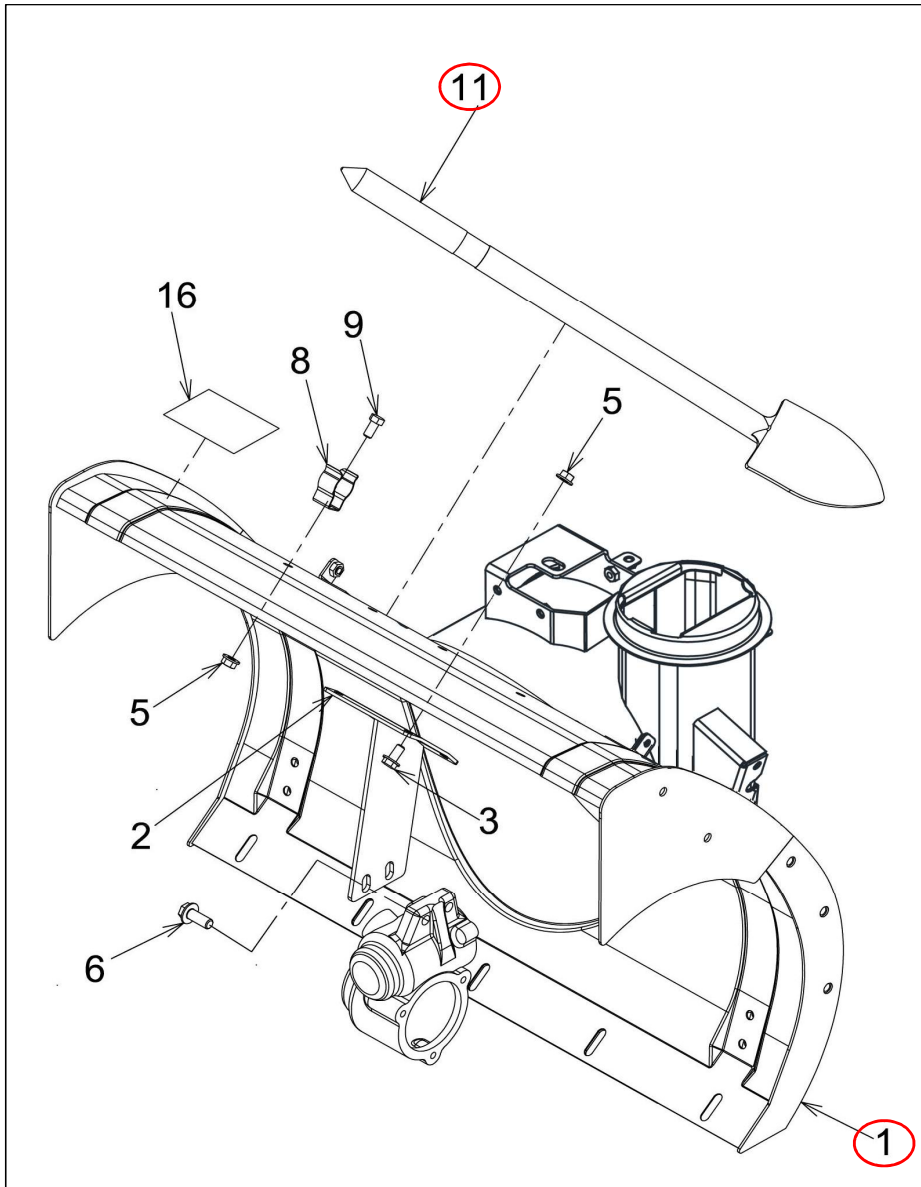

No	Parts number	Parts name	Quantity	Recommend spare parts	Remarks
1	32100-B96-002	HOUSING COMP, AUGER	1	D	
2	31200-B96-800	SUPPORT COMP, GEAR CASE	1		
3	93100-0801617	BOLT, FRANGE 8X16	4		
5	94002-08410	NUT, FRANGE 8	6		
6	93300-1002517	BOLT, FRANGE 10X1.25X25	2		
7	-				
8	39902-A65-001	METAL, LOCK	2		
9	92200-0801617	BOLT, 8X16	2		
11	39901-B51-001	BAR, SNOW DROP	1	C	
16	1N3390-92670	LABEL DANGER, HOUSING(AUGER	1