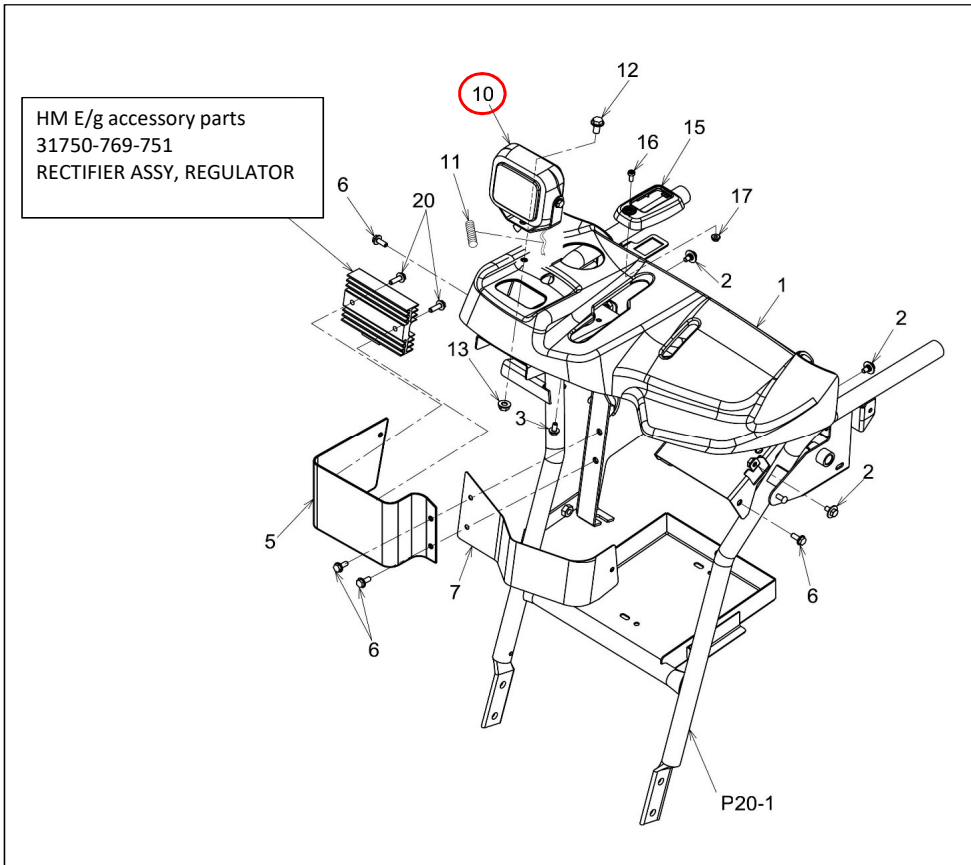

No	Parts number	Parts name	Quantity	Recommend spare parts	Remarks
1	78800-B96-000	PANEL, CONTROL	1		
2	48905-B96-000	BOLT, SPECIAL 6X9	3		
3	93100-0501217	BOLT, FRANGE 5X12	1		
4	-				
5	78300-B96-800	COVER A COMP, FRONT	1		
6	93100-0601657	BOLT, FRANGE 6X16	4		
7	78908-B96-831	COVER B, FRONT	1		
8	-				
9	-				
10	83100-G18-000	LAMP, 18W	1	C	
11	91382-0700801	CORRUGATE 7X80	1		
12	93100-0801617	BOLT, FRANGE 8X16	1		
13	94002-08410	NUT, FRANGE 8	1		
14	-				
15	78904-B96-000	COVER, LIFTING SWITCH	1		
16	93500-0501257	SCREW 5X12	1		
17	94002-05410	NUT, FRANGE 5	1		
18	-				
20	93100-0602017	BOLT, FRANGE 6X20	2