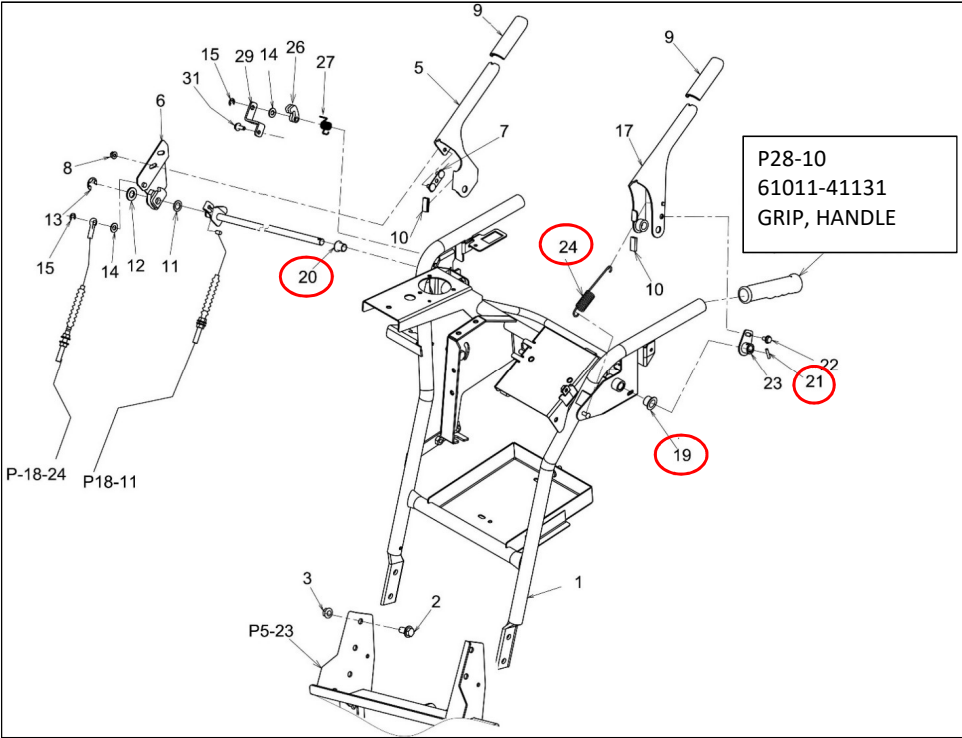

B96-700-70 HANDLE

No	Parts number	Parts name	Quantity	Recommend spare parts	Remarks
1	77700-B96-804	HANDLE COMP, W	1		
2	93300-1002017	BOLT, FRANGE 10X1.25X20	4		
3	94006-10410	NUT, FRANGE 10X1.25	4		
4	-				
5	73600-B96-801	LEVER COMP, AUGER CLUTCH	1		
6	73400-B96-832	BRACKET COMP, AUGER CLUTCH	1		
7	76500-B96-801	PLATE COMP, SET	1		
8	94002-06410	NUT, FRANGE 6	2		
9	73901-B96-001	COVER, DIPPING	1		
10	71909-B96-000	RUBBER 12X10	2		
11	73903-B96-000	SHIM 12X20X1.2	1		
12	94101-12010	WASHER, PLAIN 12	1		
13	94511-09010	E RING, 9	1		
14	94101-08010	WASHER, PLAIN 8	2		
15	94511-07010	E RING, 7	2		
16	73901-B96-001	COVER, DIPPING	1		
17	73500-B96-833	LEVER COMP, DRIVE CLUTCH	1		
18	76400-B96-805	SHAFT COMP	1		
19	91644-121080	BUSH, 80F-1210	1	B	
20	91644-121580	BUSH, 80F-1215	1	C	
21	94319-40020	PIN, SPG 4X20	1	D	
22	93100-0601217	BOLT, FRANGE 6X12	1		
23	74100-B96-831	BOSS COMP, JOINT	1		
24	71905-B96-101	SPRING, CLUTCH LEVER	1	C	
26	73800-B96-831	CAM COMP	1		
27	71901-B96-001	SPRING	1	C	
28	-				
29	78903-B96-801	STAY	1		
31	93100-0601617	BOLT, FRANGE 6X16	1		
33	-