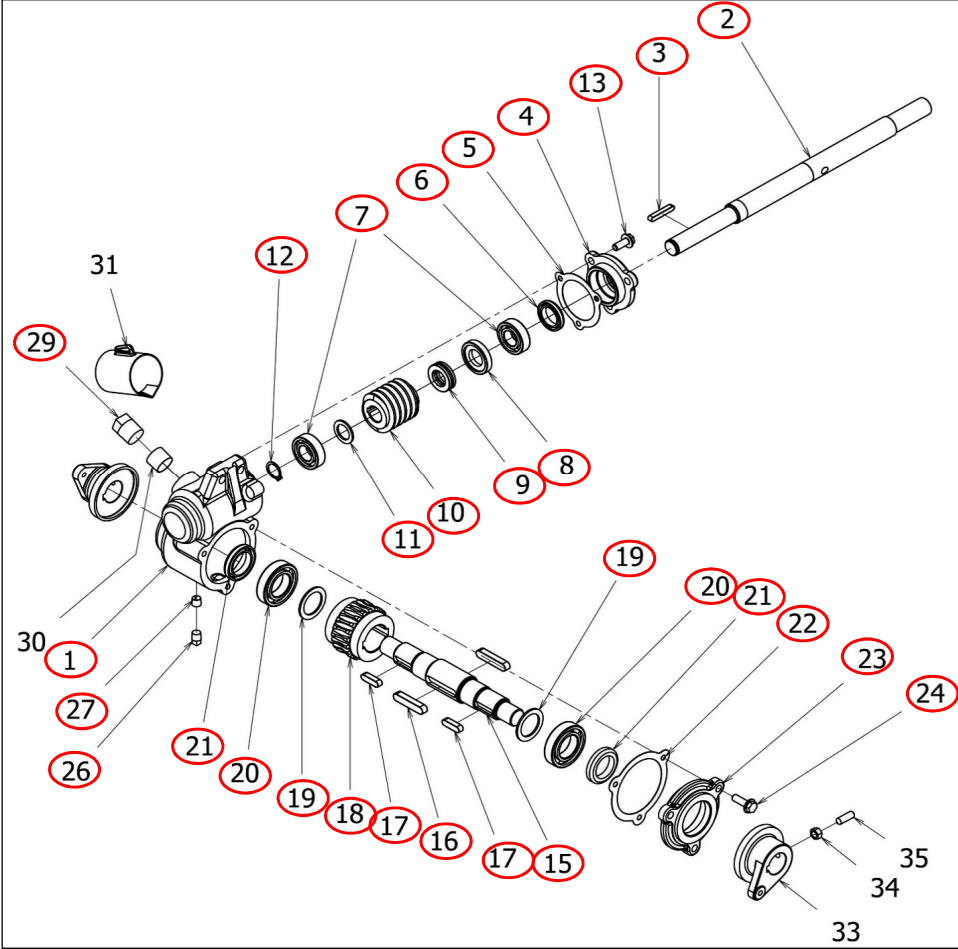

No	Parts number	Parts name	Quantity	Recommend spare parts	Remarks
1	34901-B01-700	CASE, AUGER GEAR	1	C	
2	34901-B96-700	SHAFT, BLOWER	1	C	
3	97113-038241	KEY, 6X6X38RR	1	B	
4	31904-A31-701	COVER A, AUGER GEAR CASE	1	B	
5	39901-A31-002	PACKING A	1	B	
6	98251-2503807	SEAL, D25387	1	B	
7	96100-06004	BEARING, 6004	2	B	
8	32904-A31-001	COLLER, THRUST	1	B	
9	96200-051104	BEARING, 51104	1	A	
10	73251-V15-F002	GEAR, DRIVE	1	B	
11	91912-A05-001	WASHER, RD 20X30X2	1	B	
12	94510-20080	CIRCLIP, EX 20	1	B	
13	93100-0802017	BOLT, FRANGE 8X20	3	C	
15	34902-B96-000	SHAFT, AUGER	1	C	
16	97116-048241	KEY, 10X8X48R	2	B	
17	97115-028241	KEY, 8X7X28RR	2	B	
18	32902-A90-000	WORM WHEEL, M3X20	1	B	
19	91302-A31-100	WASHER, RD 30X42X2	2	B	
20	96100-06006	BEARING, 6006	2	B	
21	98251-3004508	SEAL, D30458	2	B	
22	39902-A31-002	PACKING B	1	B	
23	31905-A31-700	COVER B, AUGER GEAR CASE	1	B	
24	93100-0802517	BOLT, FRANGE 8X25	3	C	
26	91555-0141	PLUG, PT1/8	1	A	
27	91941-050	TAPE, 50	1	B	
29	91555-0641	PLUG, PT3/4	1	A	
30	91941-150	TAPE, 150	1