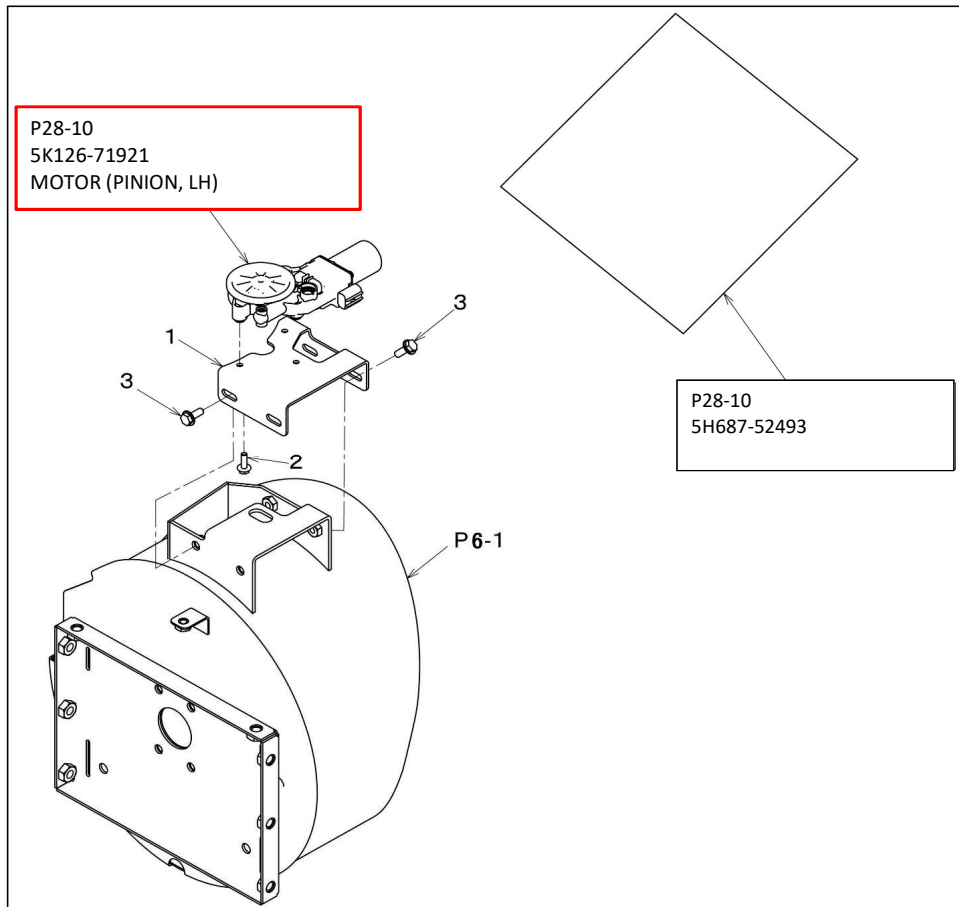

No	Parts number	Parts name	Quantity	Recommend spare parts	Remarks
1	31901-B96-801	BRACKET COMP,MOTOR	1		
2	91274-0501612	BOLT, SPECIAL 5X16	3		
3	93100-0601617	BOLT, FRANGE 6X16	4		
4	-				
5	-				
	5K-126-71921	MOTOR (PINION, LH)	1	B