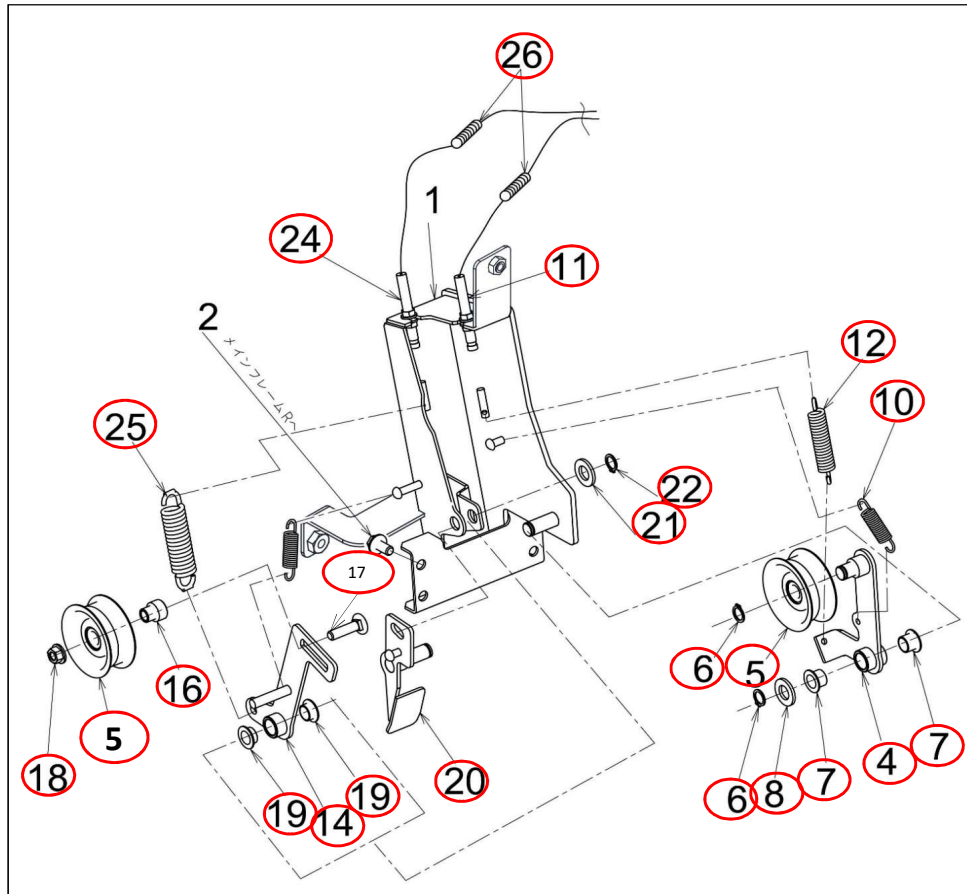

No	Parts number	Parts name	Quantity	Recommend spare parts	Remarks
1	62300-B96-803	BRACKET COMP, ARM TENSION	1		
2	93100-0801617	BOLT, FRANGE 8X16	4		
3	-				
4	68200-B96-800	ARM, DRIVE CLUTCH	1	C	
5	91615-12552243	PULLEY ,TENSION 55TB1	2	B	
6	94510-12080	CIRCLIP, EX 12	2	B	
7	91644-121080	BUSH, 80F-1210	2	B	
8	94101-12010	WASHER, PLAIN 12	1	D	
9	-				
10	91603-B50-001	SPRING, COILED 10X50	2	C	
11	77100-B96-050	WIRE, DRIVE CLUTCH	1	A	
12	71906-B96-000	SPRING, DRIVE TENSION	1	B	
13	-				
14	68100-B96-800	ARM COMP, AUGER CLUTCH	1	C	
15	-				
16	66902-B96-001	COLLER, TENSION	1	D	
17	92600-0803014	BOLT, SPECIAL 8X30	1	D	
18	94002-08410	NUT, FRANGE 8	1	A	
19	91644-120680	BUSH, 80F-1206	2	B	
20	65700-B96-803	BLAKE COMP, BLOWER	1	C	
21	94101-12010	WASHER, PLAIN 12	1	D	
22	94510-12080	CIRCLIP, EX 12	1	B	
24	77200-B96-030	WIRE, AUGER CLUTCH	1	A	
25	71907-B96-000	SPRING, AUGER TENSION	1	B	
26	91382-0703001	CORRUGATE 7X300	2