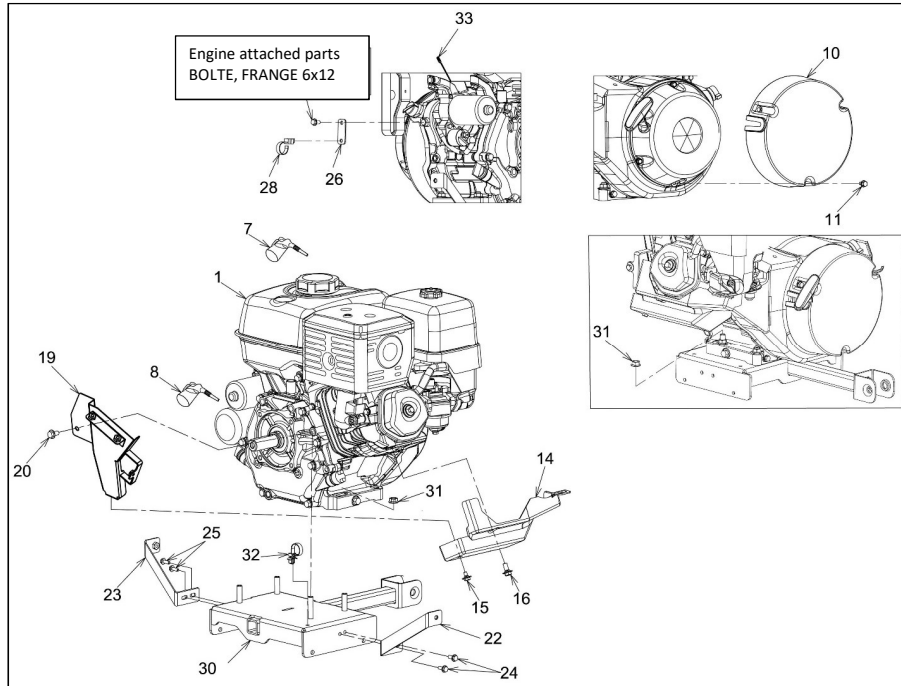

B96-700-00 ENGINE

No	Parts number	Parts name	Quantity	Recommend spare parts	Remarks
1	01002-B96-000	ENGINE, GX390T2-SWDH	1		
2	-				
3	-				
4	-				
5	-				
6	-				
7	91911-02	GASOLINE	1.6		
8	91921-05306	OIL, GASOLINE ENGINE 5W30	1.2		
9	-				
10	02901-B96-030	COVER, RECOIL	1		
11	48911-B96-000	BOLT, SPECIAL 6X9S	3		
12	-				
13	-				
14	02902-B96-000	COVER A, ENGINE	1		
15	48905-B96-000	BOLT, SPECIAL 6X9	1		
16	48912-B96-000	BOLT, SPECIAL 8X14	1		
17	08908-B96-000	COLLER, 6X1.6	1		
18	-				
19	08500-B96-050	COVER B COMP, ENGINE	1		
20	93100-0801617	BOLT, FRANGE 8X16	1		
21	-				
22	02700-B96-801	STAY L COMP, COVER	1		
23	02800-B96-803	STAY R COMP, COVER	1		
24	93100-0601617	BOLT, FRANGE 6X16	2		
25	93100-0601617	BOLT, FRANGE 6X16	2		
26	08905-B96-800	STAY, HARNESS	1		
27	-				
28	91314-11765	STRAP, CABLE 1-1765	2		
29	-				
30	03100-B96-801	BASE COMP, ENGINE	1		
31	94006-10410	NUT, FRANGE 10X1.25	5		
32	91314-119P7	STRAP, CABLE 1-19P7	2		
33	91382-0500801	CORRUGATE, 5X80	1		