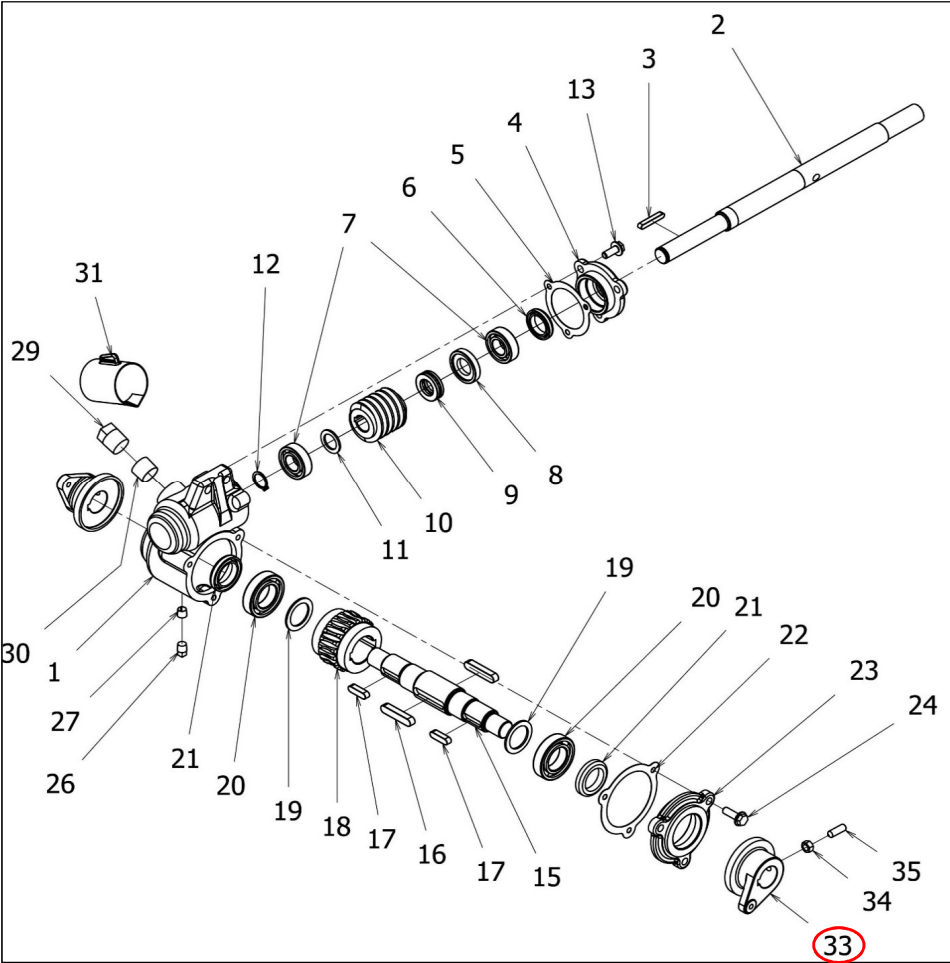

No	Parts number	Parts name	Quantity	Recommend spare parts	Remarks
31	91931-090	OIL, GEAR #90	0.2		
33	35901-B96-800	FRANGE ,AUGER SHARE	2	A	
34	94003-08412	NUT, SPECIAL 8	2		
35	91221-082540	BOLT, SPECIAL 8X25	2