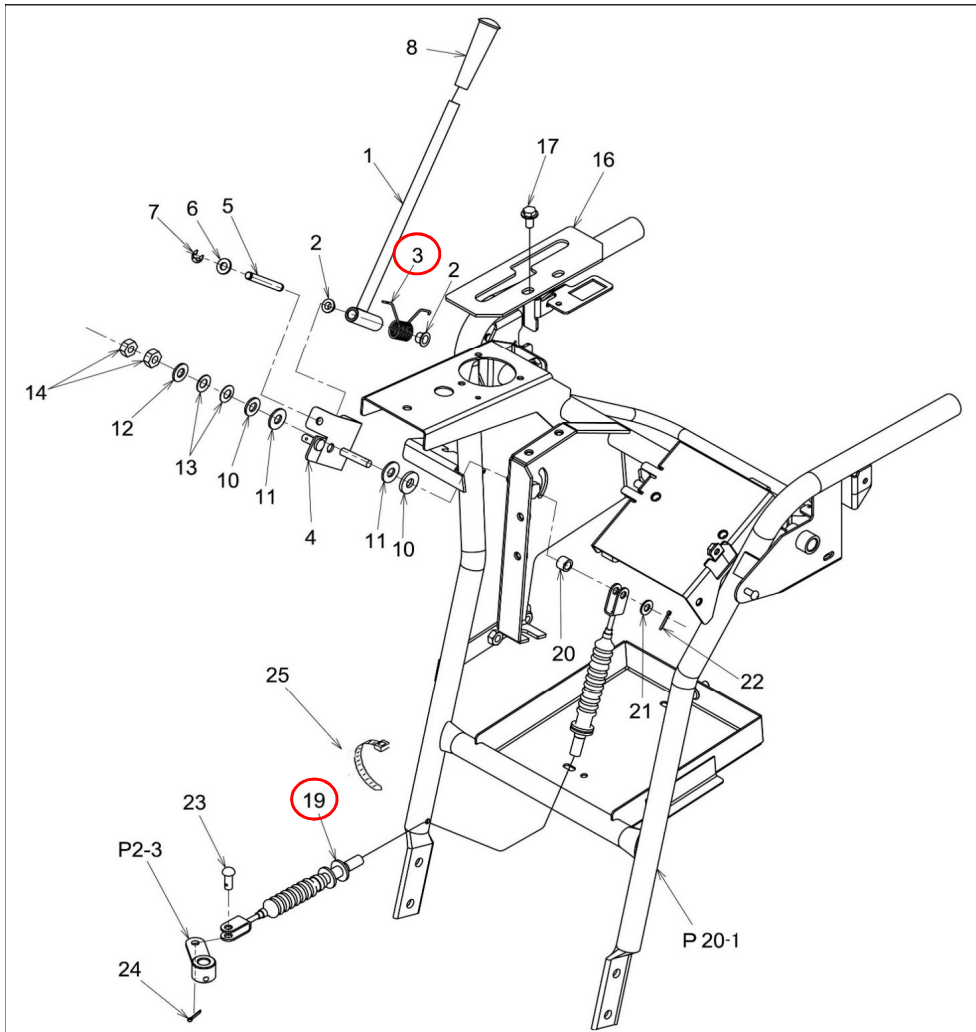

B96-700-71 LEVER COMP, CHANGE

No	Parts number	Parts name	Quantity	Recommend spare parts	Remarks
1	75200-B96-801	LEVER COMP, CHANGE	1		
2	91644-081580	BUSH, 80F-0815	2		
3	75904-B96-000	SPRING	1	C	
4	76700-B96-800	BLACKET COMP, CHANGE LEVER	1		
5	75901-B96-001	SHAFT,CHANGE LEVER	1		
6	94101-08010	WASHER, PLAIN 8	2		
7	94511-07010	E RING, 7	2		
8	91731-1208014	GRIP, LEVER OH12	1		
9	-				
10	91251-1025321	WASHER, RD 10X25X3.2	2		
11	91648-8010	WASHER, 80W-10	2		
12	94101-10010	WASHER, PLAIN 10	1		
13	91252-102	WASHER, SPRING H10	2		
14	91235-10100	NUT, HARD LOCK 10	1		
15	-				
16	75903-B96-831	PLATE, GUIDE	1		
17	93100-0601617	BOLT, FRANGE 6X16	2		
19	77300-B96-000	WIRE, CHANGE MAIN	1	A	
20	08901-G01-000	COLLER, 8X13.8X10	1		
21	94101-08010	WASHER, PLAIN 8	1		
22	94210-25150	PIN SPLIT,2.5X15	1		
23	94330-0802010	PIN, 8X20	1		
24	94210-25150	PIN, SPLIT 2.5X15	1		
25	91310-150	BAND, PRT1.5S	1