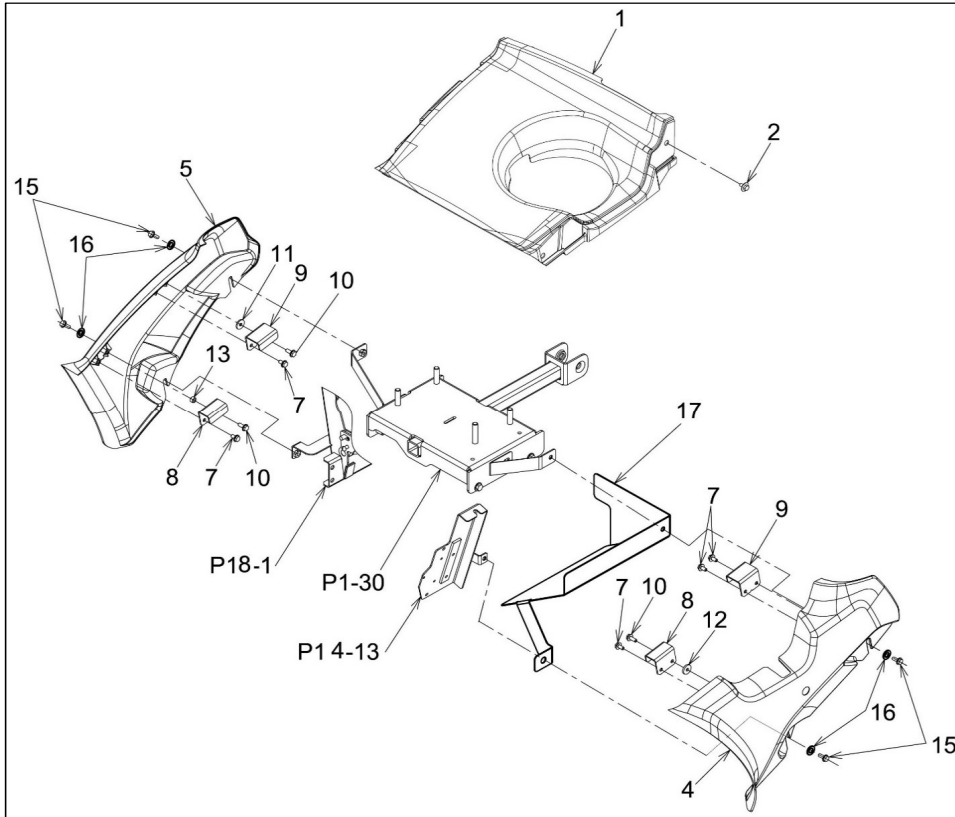

No	Parts number	Parts name	Quantity	Recommend spare parts	Remarks
1	48903-B96-030	COVER CH, BODY	1		
2	48905-B96-000	BOLT, SPECIAL 6X9	4		
4	48500-B96-002	COVER L, BODY	1		
5	48600-B96-002	COVER R, BODY	1		
7	93100-0601217	BOLT, FRANGE 6X12	5		
8	48904-B96-801	FRONT HOOK, COVER	2		
9	48906-B96-801	REAR HOOK, COVER	2		
10	93100-0601617	BOLT, FRANGE 6X16	3		
11	91251-0620231	WASHER, RD6X20X2.3	1		
12	91251-0620321	WASHER, RD 6X20X3.2	1		
13	48909-B96-000	COLLER, 6X6	1		
14	-				
15	93100-0601617	BOLT, FRANGE 6X16	4		
16	94101-06015	WASHER, PLAIN 6	4		
17	04700-B96-800	COVER COMP, SIDE	1