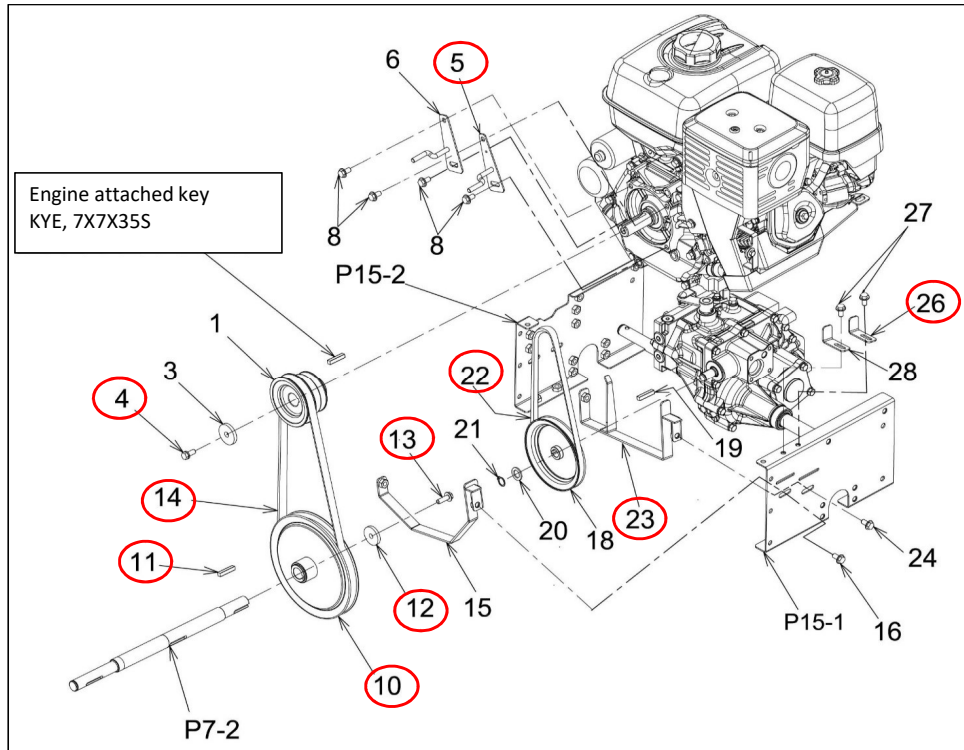

No	Parts number	Parts name	Quantity	Recommend spare parts	Remarks
1	64902-B96-700	PULLEY, ENGINE	1		
2	-				
3	91251-0835451	WASHER, RD 8X35X4.5	1		
4	93100-0802517	BOLT, FRANGE 8X25	1		
5	63400-B96-850	STOPPER AL COMP, BELT	1	C	
6	64500-B96-801	STOPPER AR COMP, BELT	1	C	
7	-				
8	93100-0801617	BOLT, FRANGE 8X16	4		
9	-				
10	64100-B96-001	PULLEY COMP, 215.9B	1	C	
11	97114-035141	KEY, 7X7X35SR	1	C	
12	91251-0835321	WASHER, RD 8X35X3.2	1	C	
13	93100-0802517	BOLT, FRANGE 8X25	1	A	
14	63904-B96-000	W800 BELT, SB38	1	C	
15	65400-B96-830	STOPPER D COMP, BELT	1		
16	93100-0801617	BOLT, FRANGE 8X16	2		
17	-				
18	64200-B96-000	PULLEY COMP, HST	1		
19	97112-020141	KEY, 5X5X20SR	1		
20	91251-1525231	WASHER, RD 15X25X2.3	1		
21	94510-15080	CIRCLIP, EX 15	1		
22	64901-B96-000	BELT SA34, RED S II	1	A	
23	65200-B96-830	STOPPER B COMP, BELT	1	C	
24	93100-0801617	BOLT, FRANGE 8X16	2		
25	-				
26	65903-B96-802	STOPPER C, BELT	1	C	
27	93100-0601217	BOLT, FRANGE 6X12	2		
28	65904-B96-800	STOPPER E, BELT	1