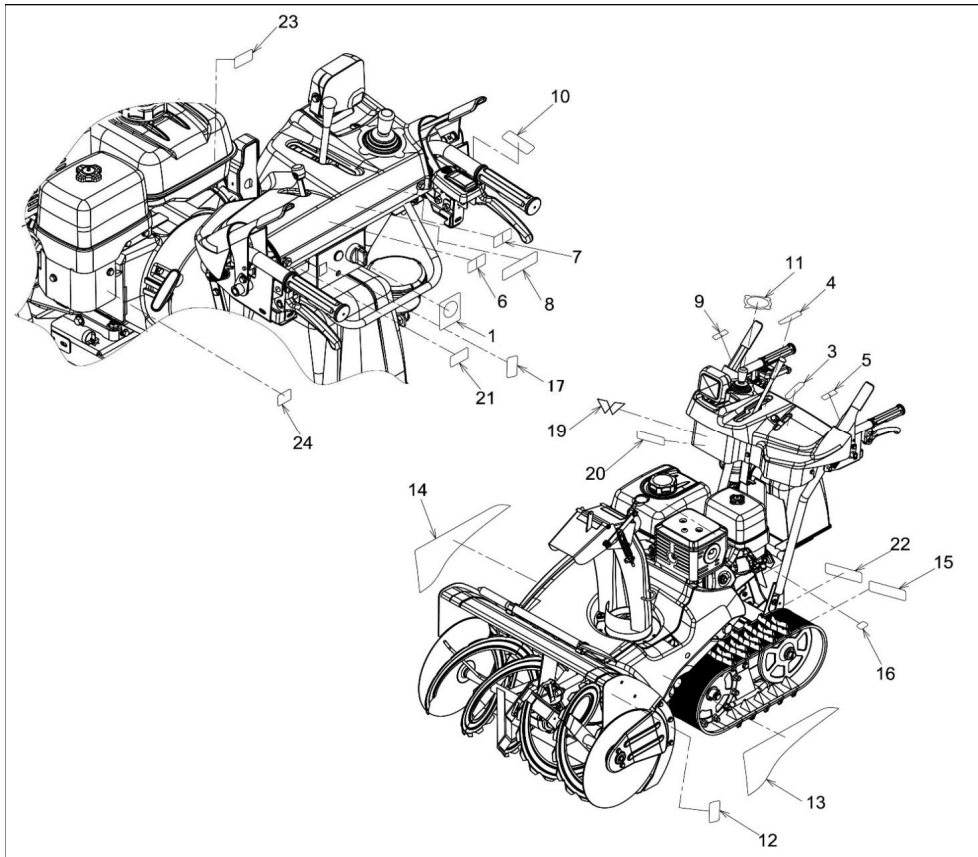

No	Parts number	Parts name	Quantity	Recommend spare parts	Remarks
1	79931-B96-000	MARK, ENGUNE SWITCH	1		
2	-				
3	79903-B96-001	MARK, THROTTLE	1		
4	79904-B96-002	MARK, CHANGE	1		
5	79933-B96-000	MARK, DRIVE	1		
6	79934-B96-000	MARK L, SIDE CLUTCH	1		
7	79935-B96-000	MARK R, SIDE CLUTCH	1		
8	79943-B96-000	LABEL, WARNING	1		
9	79936-B96-000	MARK, AUGER CLUTCH	1		
10	79937-B96-000	MARK, AUGER HEIGHT	1		
11	79910-B96-003	MARK, CHUTE	1		
12	79941-B96-000	LABEL, BELT COVER CAUTION	2		
13	79922-B96-001	MARK L, SXC1280	1		
14	79923-B96-001	MARK R, SXC1280	1		
15	79944-B96-000	MARK, CE	1		
16	79928-B56-000	LABEL, MUFLER CAUTION	1		
17	79943-B96-000	MARK, BACKLIFT	1		
18	-				
19	79912-B97-000	MARK, WADO	1		
20	79904-B89-000	LABEL, WADO 78	1		
21	79938-B96-000	MARK, FUSE	1		
22	91906-001	NAMEPLATE	1		
23	79940-B96-001	MARK, NOISE	1		
24	79942-B96-000	LABEL, CHOKE	1