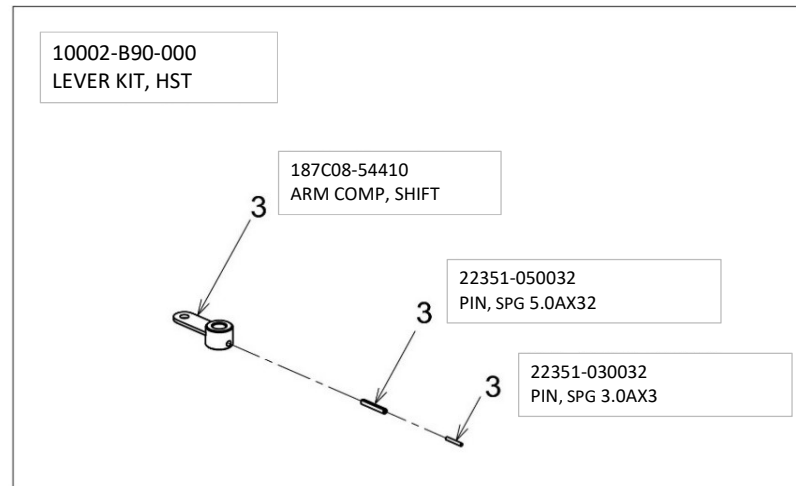

No	Parts number	Parts name	Quantity	Recommend spare parts	Remarks
1	10001-B90-002	MISSION, SB-10SCS	1		
2	91382-2204001	CORRUGATE, 22X400	1		
3	10002-B90-000	LEVER KIT, HST	1		
4	75913-B18-000	WIRE, SPECIAL 1.2X100	1		
5	93100-0802017	BOLT, FRANGE 8X20	2		
6	91310-300	BAND, PRT3S	1