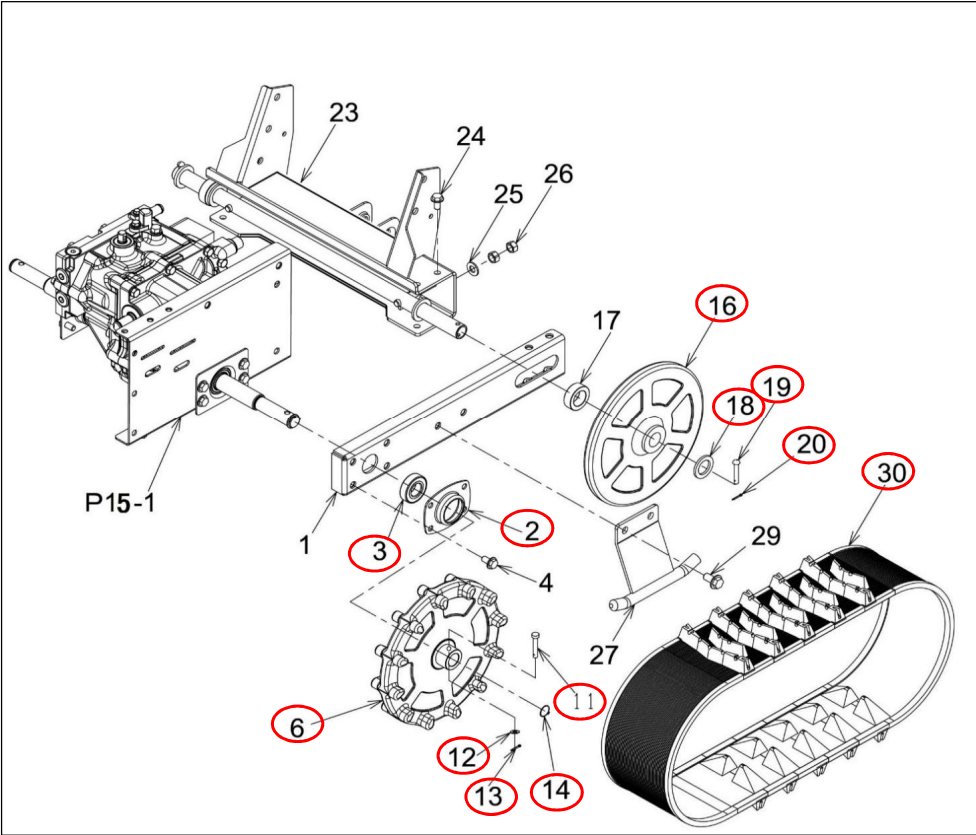

No	Parts number	Parts name	Quantity	Recommend spare parts	Remarks
1	21100-B96-803	FRAME COMP, CRAWLER	2		
2	22902-B96-000	CASE, BEARING 6004	2	B	
3	96105-06004	BEARING, 6004UU	2	B	
4	93100-0801617	BOLT, FRANGE 8X16	8		
6	22600-B96-001	SPROCKET COMP, CRAWLER	2	C	
11	26901-B96-002	PIN, DRIVE	2	A	
12	94101-06010	WASHER, PLAIN 6	2	A	
13	94210-20120	PIN SPLIT, 2X12	2	A	
14	94510-20080	CIRCLIP, EX 20	2		
16	22901-B96-000	WHEEL, REAR	2	D	
17	22905-B96-800	COLLER, 24X13	2		
18	91251-2235321	WASHER, RD 22X35X3.2	2	B	
19	94330-0603510	PIN, 6X35	2	B	
20	94210-20120	PIN, SPLIT 2X12	2	A	
22	21400-B96-830	SHAFT COMP, REAR	1		
23	23500-B96-801	FRAME COMP, REAR	1		
24	93100-0801617	BOLT, FRANGE 8X16	8		
25	94101-10010	WASHER, PLAIN 10	2		
26	94005-10412	NUT, SPECIAL 10X1.25	4		
27	22100-B96-800	GUIDE L COMP, CRAWLER	1		
28	22200-B96-800	GUIDE R COMP, CRAWLER	1		
29	93300-1002017	BOLT, FRANGE 10X1.25X20	4		
30	L6161-26151	CRAWLER(130-59X23)	2	C