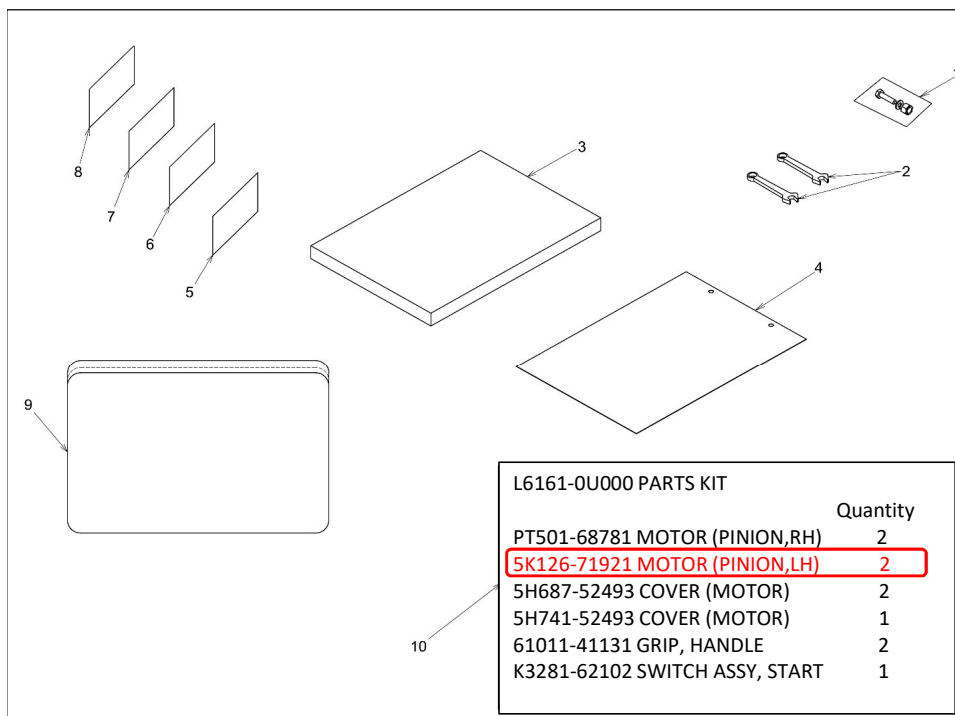

No	Parts number	Parts name	Quantity	Recommend spare parts	Remarks
1	90001-B96-003	BOLT ASSY, SHEAR 6X25	1	A	
2	91905-B56-000	WRENCH 10, COMBINATION	2		
3	91906-B96-000	OWNERS MANUAL	1		
4	91903-001	未翻訳	1		
5	91811-105	FUSE 5A, BLADE	1		
6	91811-110	FUSE 10A, BLADE	1		
7	91811-125	FUSE 25A, BLADE	1		
8	91811-130	FUSE 30A, BLADE	1		
9	90002-B96-000	CASE, TOOL	1		
10	L6161-0U000	PARTS KIT	1	B