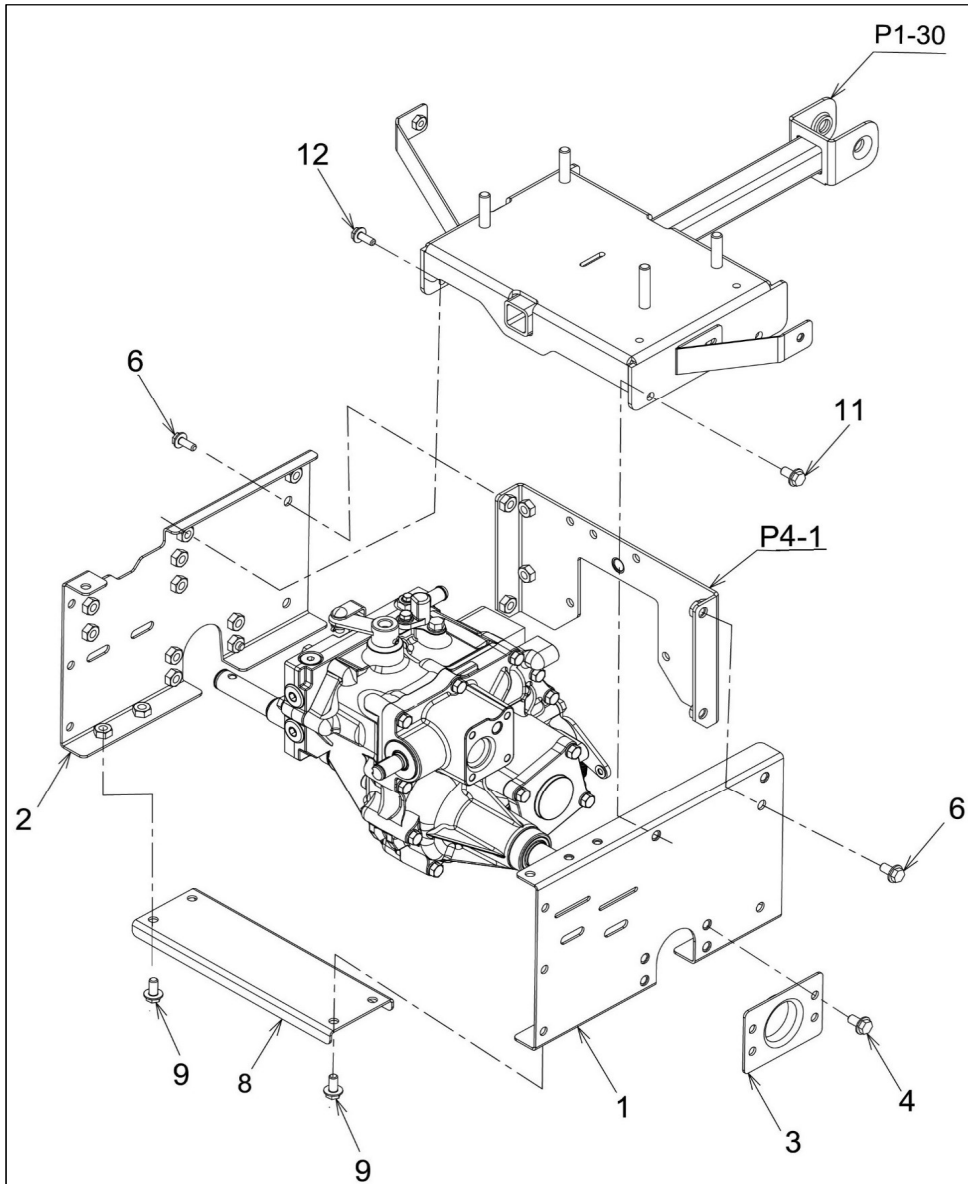

No	Parts number	Parts name	Quantity	Recommend spare parts	Remarks
1	41100-B96-830	FRAME L COMP, MAIN	1		
2	41200-B96-830	FRAME R COMP, MAIN	1		
3	21901-B96-800	GUIDE, MISSION	2		
4	93100-0801617	BOLT, FRANGE 8X16	8		
6	93100-0801617	BOLT, FRANGE 8X16	4		
8	41901-B96-800	PLATE, UNDER	1		
9	93100-0801617	BOLT, FRANGE 8X16	4		
11	93100-0802017	BOLT, FRANGE 8X20	2		
12	93100-0802017	BOLT, FRANGE 8X20	2