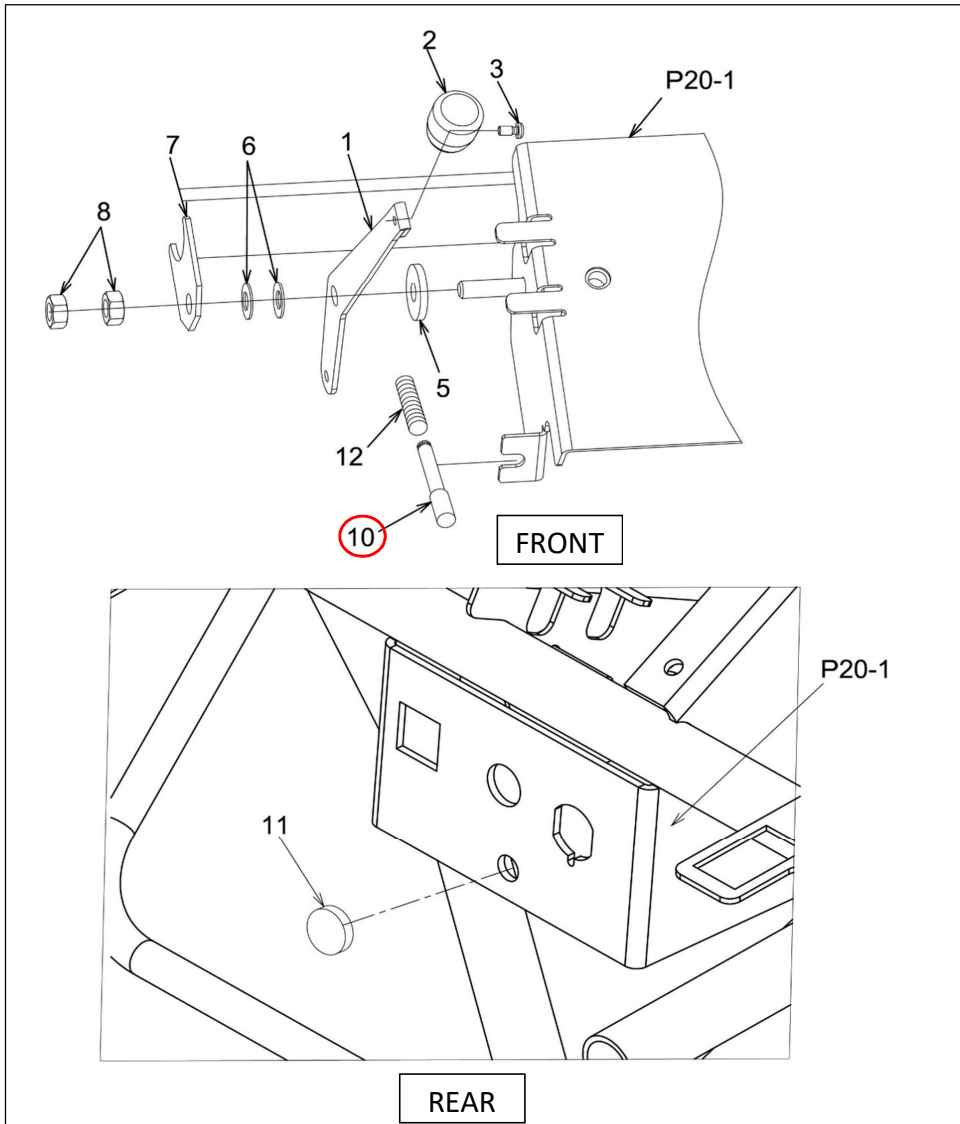

No	Parts number	Parts name	Quantity	Recommend spare parts	Remarks
1	75902-B96-800	LEVER, THROTTLE	1		
2	75907-B18-000	KNOB, THROTTLE LEVER	1		
3	75908-B18-001	SCREW, SPECIAL 4X8	1		
5	91251-0825321	WASHER, RD 8X25X3.2	1		
6	91252-082	WASHER, SPRING H8	2		
7	77901-B96-801	PLATE, THRUST	1		
8	94001-08412	NUT,8	2		
10	77800-B96-000	WIRE, THROTTLE	1	A	
11	91358-4050923	BUSH, RUBBER SG-9A	1		
12	91382-0504701	CORRUGATE 5X470	1		