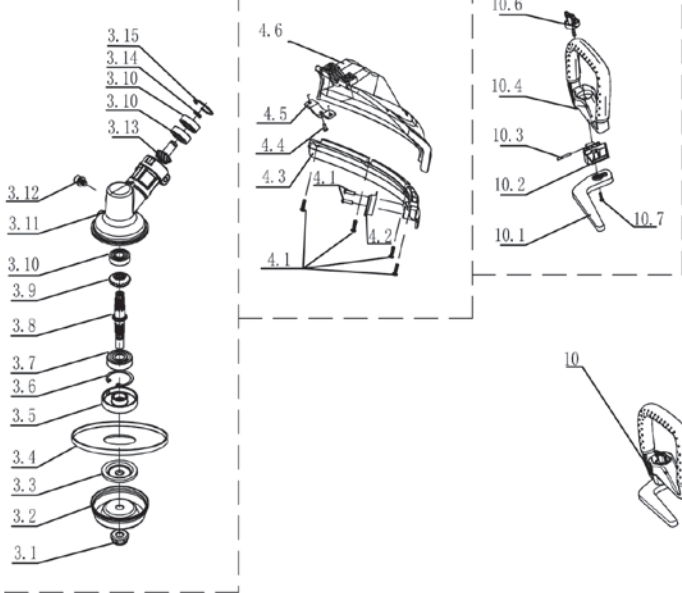

Триммер аккумуляторный **ENO** BCLi (с рукояткой в форме петли)

Триммер аккумуляторный BCLi

№	Артикул	Наименование	Кол-во
1	CELI-0001	Aluminum tube shock absorber sleeve	1
2	CELI-0002	∅36 hoop	1
3	CEBV-0016	ST3.9x16-T20 screw	10
4	CELI-0004	M5x20 screw	3
5	CELI-0005	M5x25 screw	1
6	CELI-0006	M5x12 screw	1
7	CELI-0007	Aluminum tube fixing base	1
8	CELI-0008	ST2.9x12-F screw	9
9	CELI-0009	Controller fixture	1
10	CELI-0010	Controller set	1
11	CELI-0012	Motor bracket damping ring	1
12	CELI-0013	Motor	1
13	CELI-0014	Right fan cover	1
14	CELI-0016	Right housing	1
15	CELI-0015	Left fan cover	1
16	CELI-0017	Left housing	1
17	CELI-0018	Battery pack pressing plate fixing seat	1
18	CELI-0019	Battery port tension spring	1
19	CELI-0020	Battery pack pressing plate	1
20	CELI-0021	Battery pack release lock	1
21	CELI-0022	Battery fixing board	1
22	CELI-0011	Battery plug	1
23	CELI-0023	Battery reset pillar	1
24	CELI-0024	Compression spring	1
25	CELI-0025	Pin ∅5x62.5	1
26	CELI-0026	Battery port plate	1

13	CELX-0064	Belt connecter hang hole	1	
14	CELX-0065	Anti-vibration sleeve	1	
15	CELX-0066	∅32 hoop	1	
16	CELX-0067	M5x20 screw	1	
17	CELX-0053	Oil retaining bearing assy	6	
18	CELX-0054	Rigid axle assy	1	
19	CELX-0068	Decorating plate of right handle	1	
4,1	CEBV-0016	ST3.9x16-T20 screw	1	
20	CELX-0072	Cockpit		
22	CELX-0069	Right handle		
23	CELX-0073	Connecting cable of cockpit		
24	CEHT-0034	Speed adjustment switch		
25	CEBV-0003	Pressing spring		
26	CEHT-0035	Pin shaft ∅5x30		
27	CELX-0077	Trigger torsion spring		
28	CELX-0078	Trigger		
29	CELX-0079	Trigger lock level		
30	CELX-0080	Pin shaft ∅3x16.5		
32	CELX-0070	Left handle		
34	CELI-0008	ST2.9x12-F screw		
33	CELX-0071	Decorating plate of left handle		1