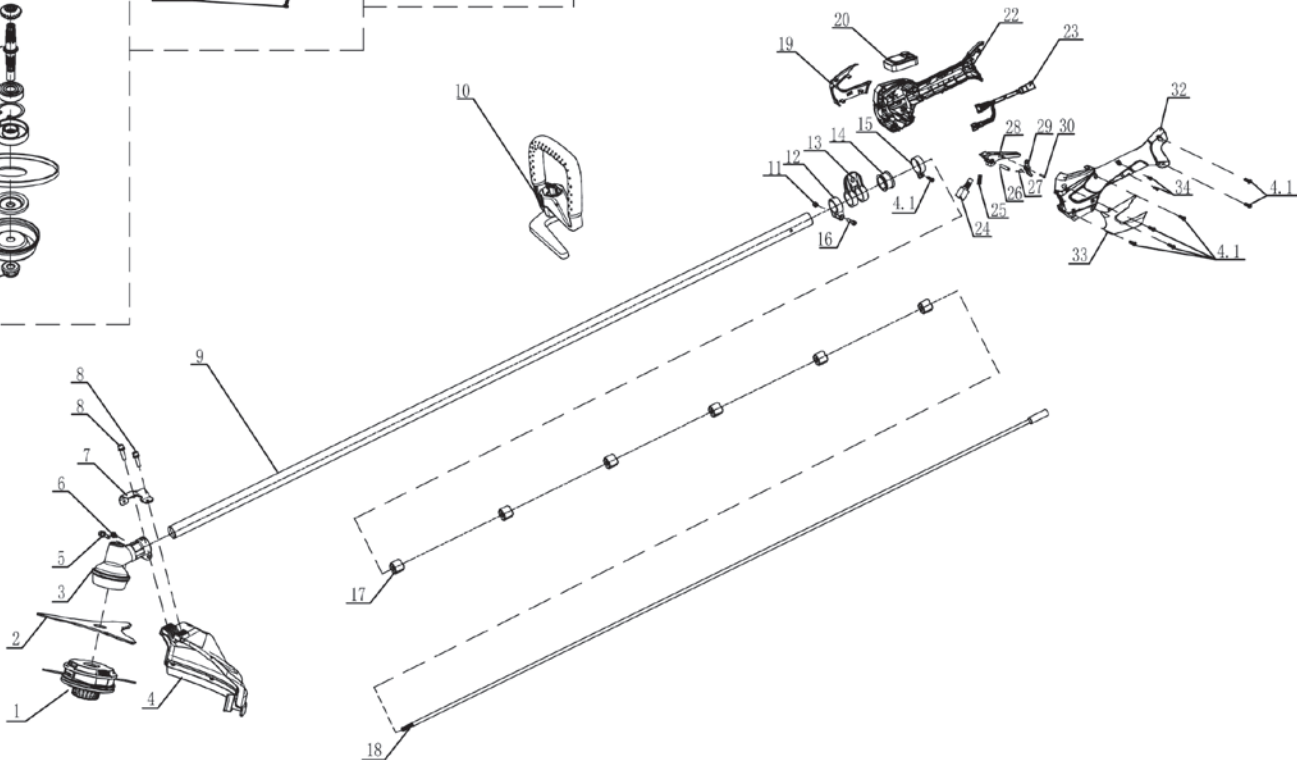

Триммер аккумуляторный **ENO** BCLi (с рукояткой в форме петли)

Триммер аккумуляторный BCLi

№	Артикул	Наименование	Кол-во
1	CELI-0001	Aluminum tube shock absorber sleeve	1
2	CELI-0002	∅36 hoop	1
3	CEBV-0016	ST3.9x16-T20 screw	10
4	CELI-0004	M5x20 screw	3
5	CELI-0005	M5x25 screw	1
6	CELI-0006	M5x12 screw	1
7	CELI-0007	Aluminum tube fixing base	1
8	CELI-0008	ST2.9x12-F screw	9
9	CELI-0009	Controller fixture	1
10	CELI-0010	Controller set	1
11	CELI-0012	Motor bracket damping ring	1
12	CELI-0013	Motor	1
13	CELI-0014	Right fan cover	1
14	CELI-0016	Right housing	1
15	CELI-0015	Left fan cover	1
16	CELI-0017	Left housing	1
17	CELI-0018	Battery pack pressing plate fixing seat	1
18	CELI-0019	Battery port tension spring	1
19	CELI-0020	Battery pack pressing plate	1
20	CELI-0021	Battery pack release lock	1
21	CELI-0022	Battery fixing board	1
22	CELI-0011	Battery plug	1
23	CELI-0023	Battery reset pillar	1
24	CELI-0024	Compression spring	1
25	CELI-0025	Pin ∅5x62.5	1
26	CELI-0026	Battery port plate	1

13	CELX-0064	Belt connecter hang hole	1	
14	CELX-0065	Anti-vibration sleeve	1	
15	CELX-0066	∅32 hoop	1	
16	CELX-0067	M5x20 screw	1	
17	CELX-0053	Oil retaining bearing assy	6	
18	CELX-0054	Rigid axle assy	1	
19	CELX-0068	Decorating plate of right handle	1	
4,1	CEBV-0016	ST3.9x16-T20 screw	1	
20	CELX-0072	Cockpit		
22	CELX-0069	Right handle		
23	CELX-0073	Connecting cable of cockpit		
24	CEHT-0034	Speed adjustment switch		
25	CEBV-0003	Pressing spring		
26	CEHT-0035	Pin shaft ∅5x30		
27	CELX-0077	Trigger torsion spring		
28	CELX-0078	Trigger		
29	CELX-0079	Trigger lock level		
30	CELX-0080	Pin shaft ∅3x16.5		
32	CELX-0070	Left handle		
34	CELI-0008	ST2.9x12-F screw		
33	CELX-0071	Decorating plate of left handle		1