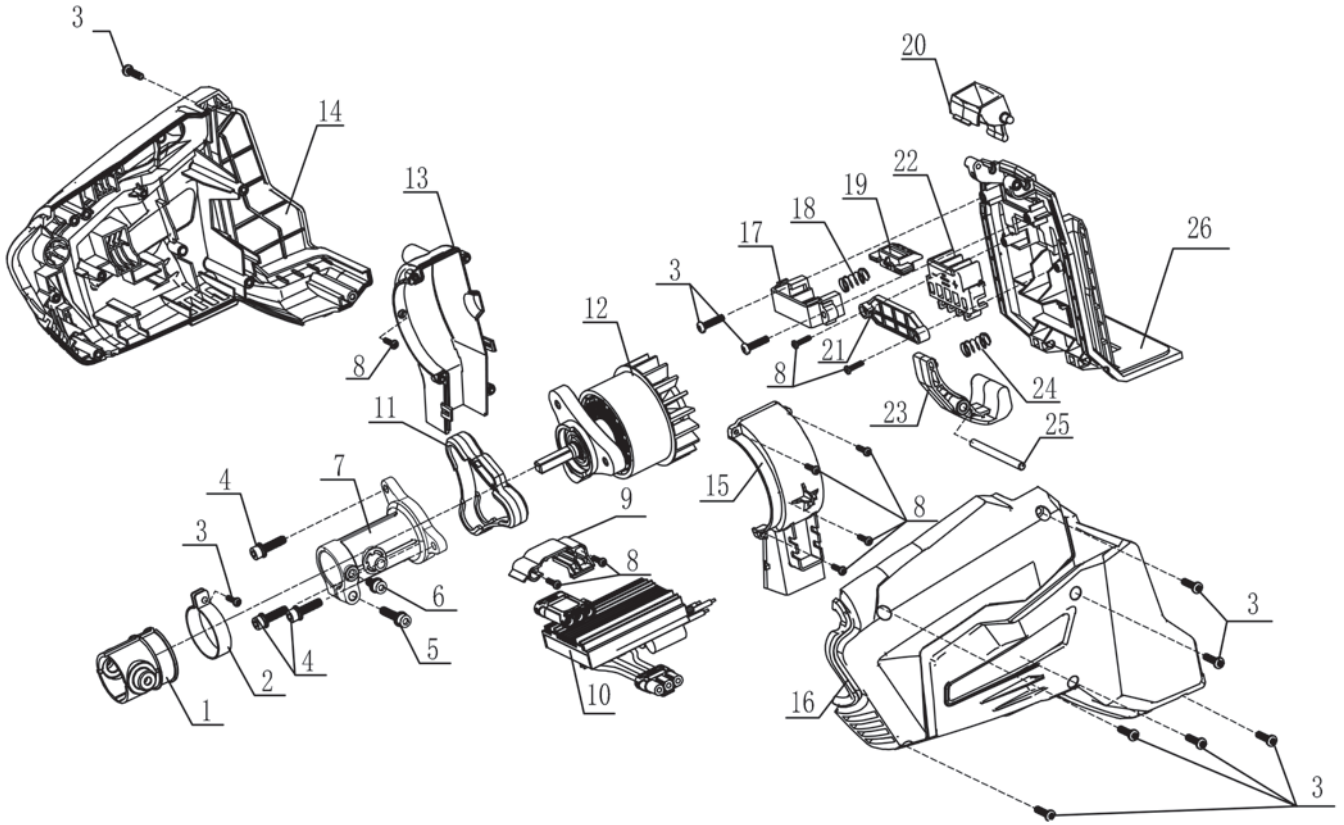

Триммер аккумуляторный **ENO** BCLi (с рукояткой в форме петли)

Триммер аккумуляторный BCLi

№	Артикул	Наименование	Кол-во
1	CELI-0001	Aluminum tube shock absorber sleeve	1
2	CELI-0002	∅36 hoop	1
3	CEBV-0016	ST3.9x16-T20 screw	10
4	CELI-0004	M5x20 screw	3
5	CELI-0005	M5x25 screw	1
6	CELI-0006	M5x12 screw	1
7	CELI-0007	Aluminum tube fixing base	1
8	CELI-0008	ST2.9x12-F screw	9
9	CELI-0009	Controller fixture	1
10	CELI-0010	Controller set	1
11	CELI-0012	Motor bracket damping ring	1
12	CELI-0013	Motor	1
13	CELI-0014	Right fan cover	1
14	CELI-0016	Right housing	1
15	CELI-0015	Left fan cover	1
16	CELI-0017	Left housing	1
17	CELI-0018	Battery pack pressing plate fixing seat	1
18	CELI-0019	Battery port tension spring	1
19	CELI-0020	Battery pack pressing plate	1
20	CELI-0021	Battery pack release lock	1
21	CELI-0022	Battery fixing board	1
22	CELI-0011	Battery plug	1
23	CELI-0023	Battery reset pillar	1
24	CELI-0024	Compression spring	1
25	CELI-0025	Pin ∅5x62.5	1
26	CELI-0026	Battery port plate	1

13	CELX-0064	Belt connecter hang hole	1	
14	CELX-0065	Anti-vibration sleeve	1	
15	CELX-0066	∅32 hoop	1	
16	CELX-0067	M5x20 screw	1	
17	CELX-0053	Oil retaining bearing assy	6	
18	CELX-0054	Rigid axle assy	1	
19	CELX-0068	Decorating plate of right handle	1	
4,1	CEBV-0016	ST3.9x16-T20 screw	1	
20	CELX-0072	Cockpit		
22	CELX-0069	Right handle		
23	CELX-0073	Connecting cable of cockpit		
24	CEHT-0034	Speed adjustment switch		
25	CEBV-0003	Pressing spring		
26	CEHT-0035	Pin shaft ∅5x30		
27	CELX-0077	Trigger torsion spring		
28	CELX-0078	Trigger		
29	CELX-0079	Trigger lock level		
30	CELX-0080	Pin shaft ∅3x16.5		
32	CELX-0070	Left handle		
34	CELI-0008	ST2.9x12-F screw		
33	CELX-0071	Decorating plate of left handle		1