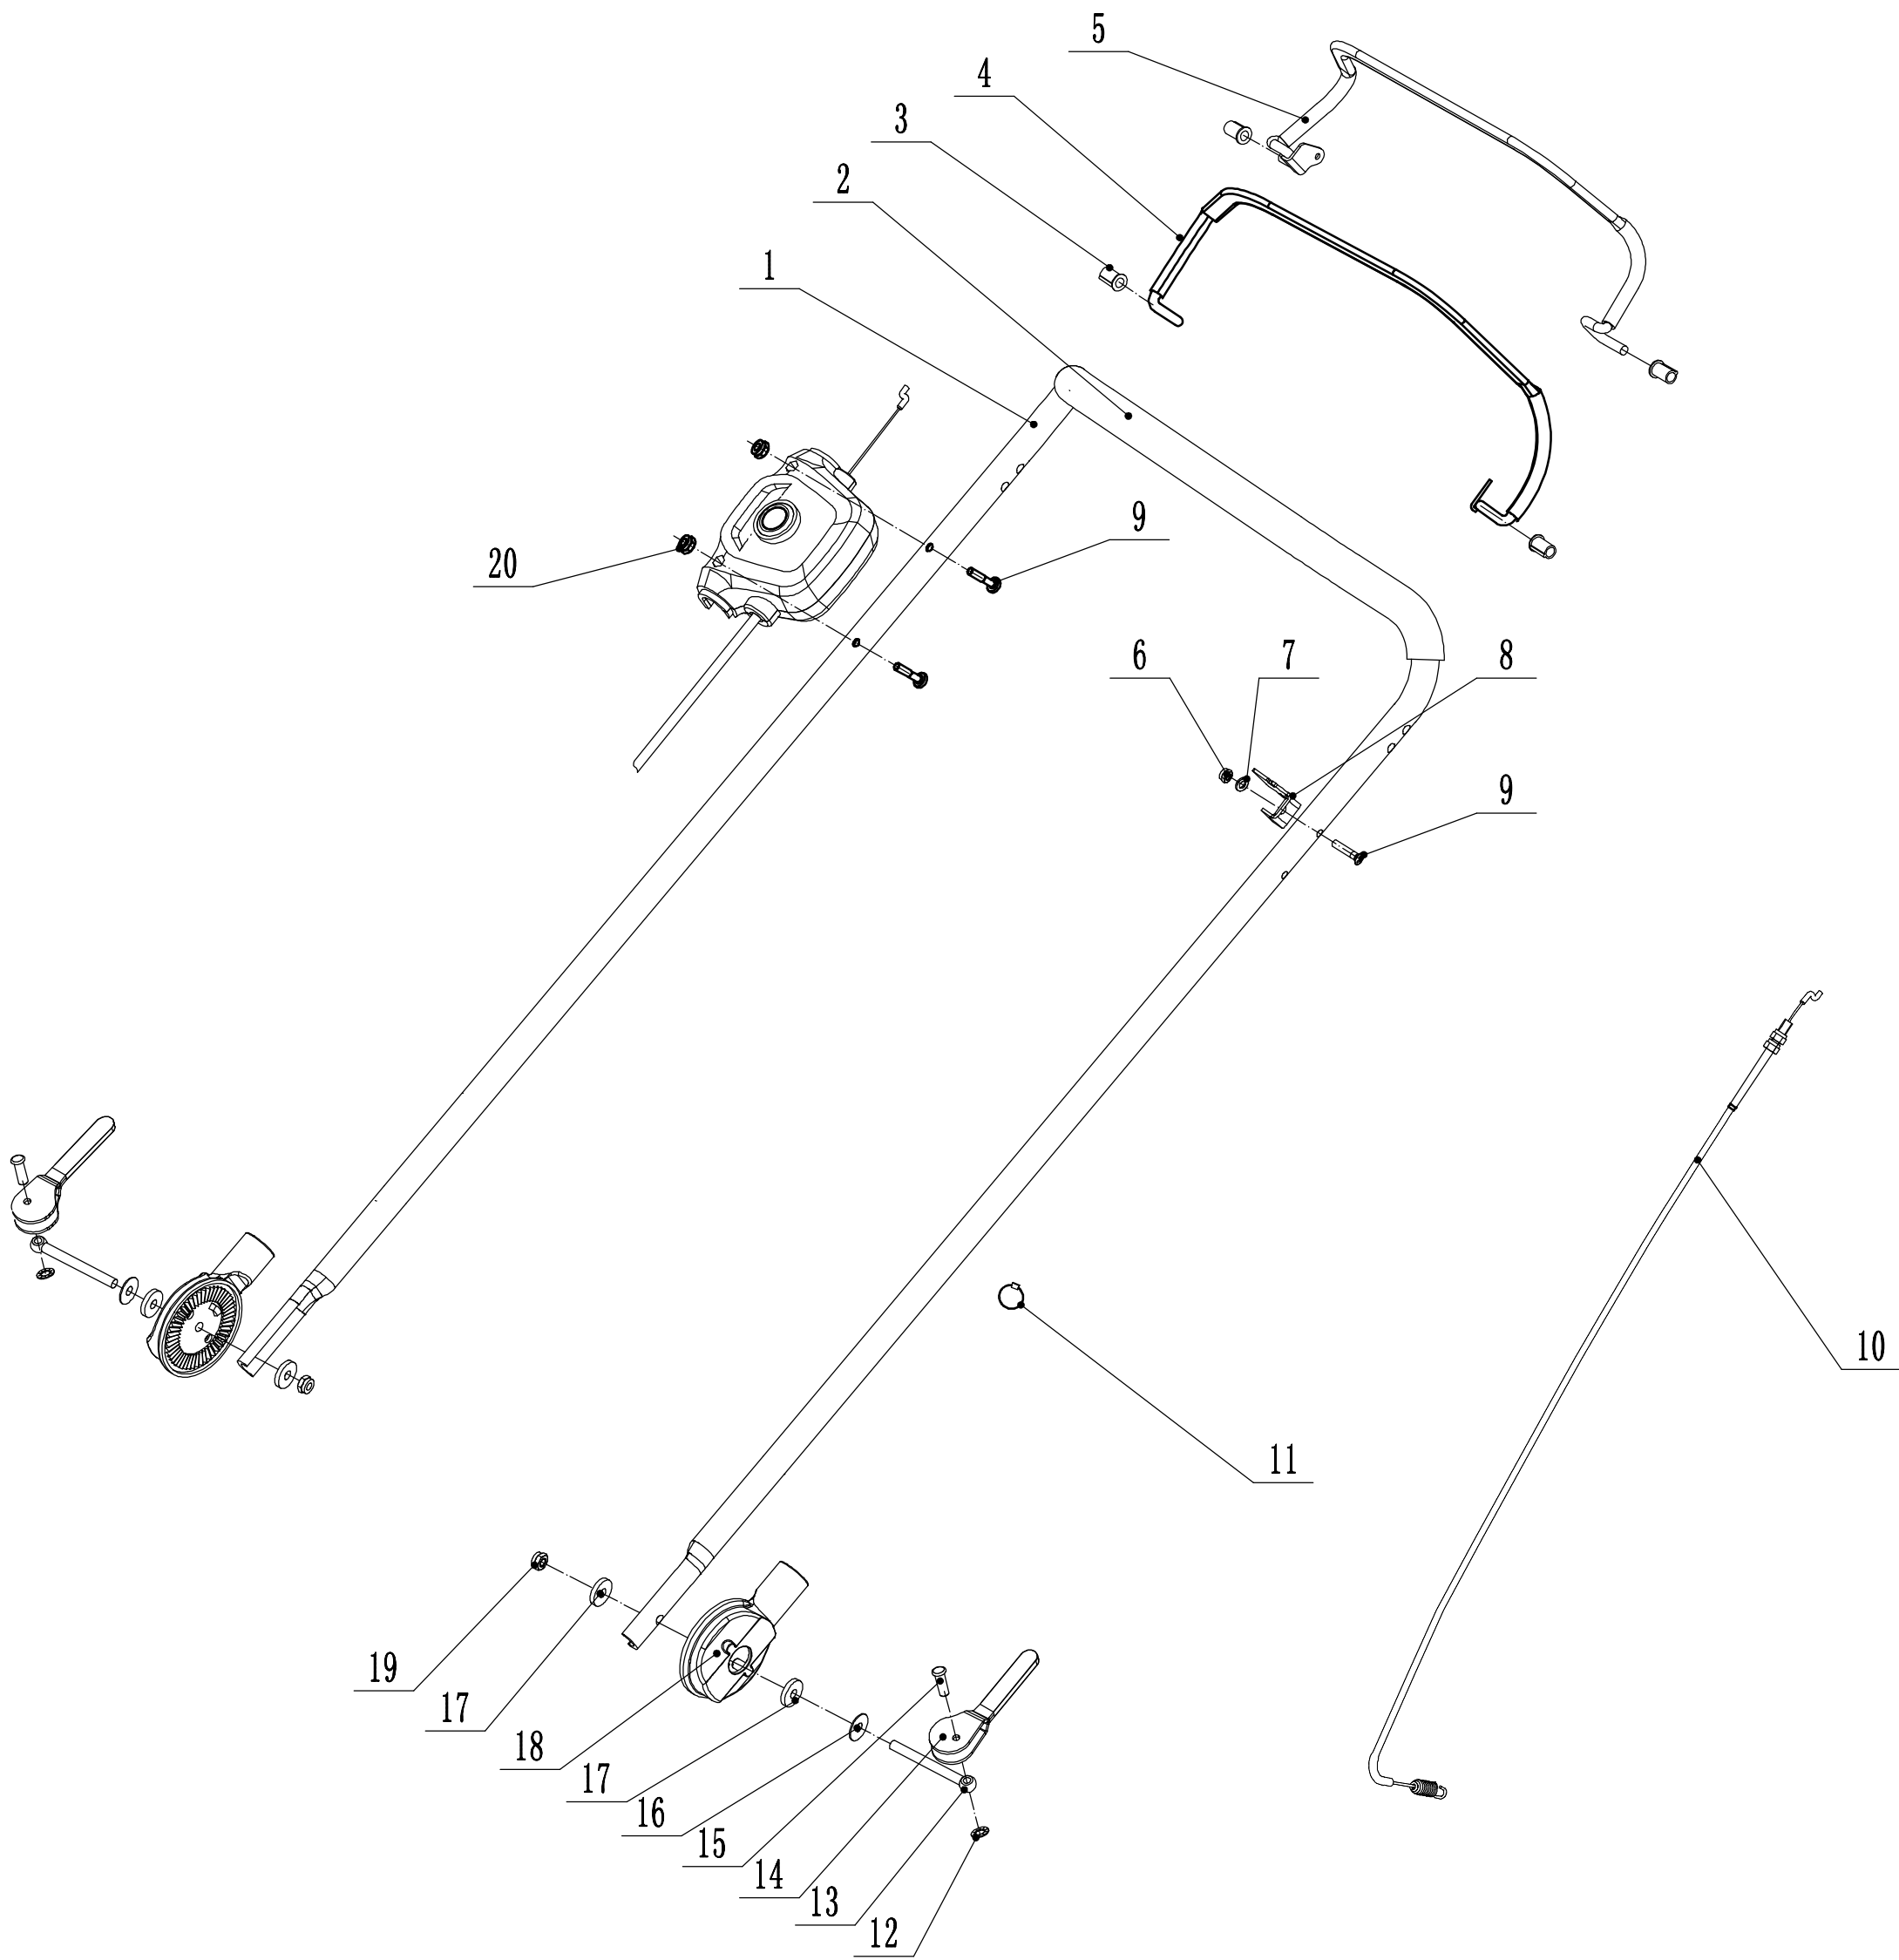

Model: NERO 47CTI IPL
Handle and controls

handle and controls			
n	art	name	qty
1	U47TI-00016	Handle	1
2	U456-00011	Handle Sheath	1
3	U50I-00041	Plug	4
4	U50I-00042	Clutch Lever	1
5	U50I-00043	OPC Lever	1
6	U455-00013	Lock Nut - M6	1
7	U455-00054	Washer - M6	1
8	U455-00094	Bracked	1
9	U455-00095	Screw - M6x40	3
10	U455-00097	Clutch Cable	1
11	U456-00012	Cable tie	1
12	U455-00100	Fix Cap	2
13	U455-00101	Connecting Bolt	2
14	U455-00102	Lock Lever	2
15	U455-00120	Axis Pin - 8x25	2
16	U455-00104	Spacer	2
17	U455-00105	Spacer	4
18	U455-00106	Tooth Disc Kit	2
19	UAE55-00062	Lock Nut-M8	2
20	U50I-00045	Nut	2