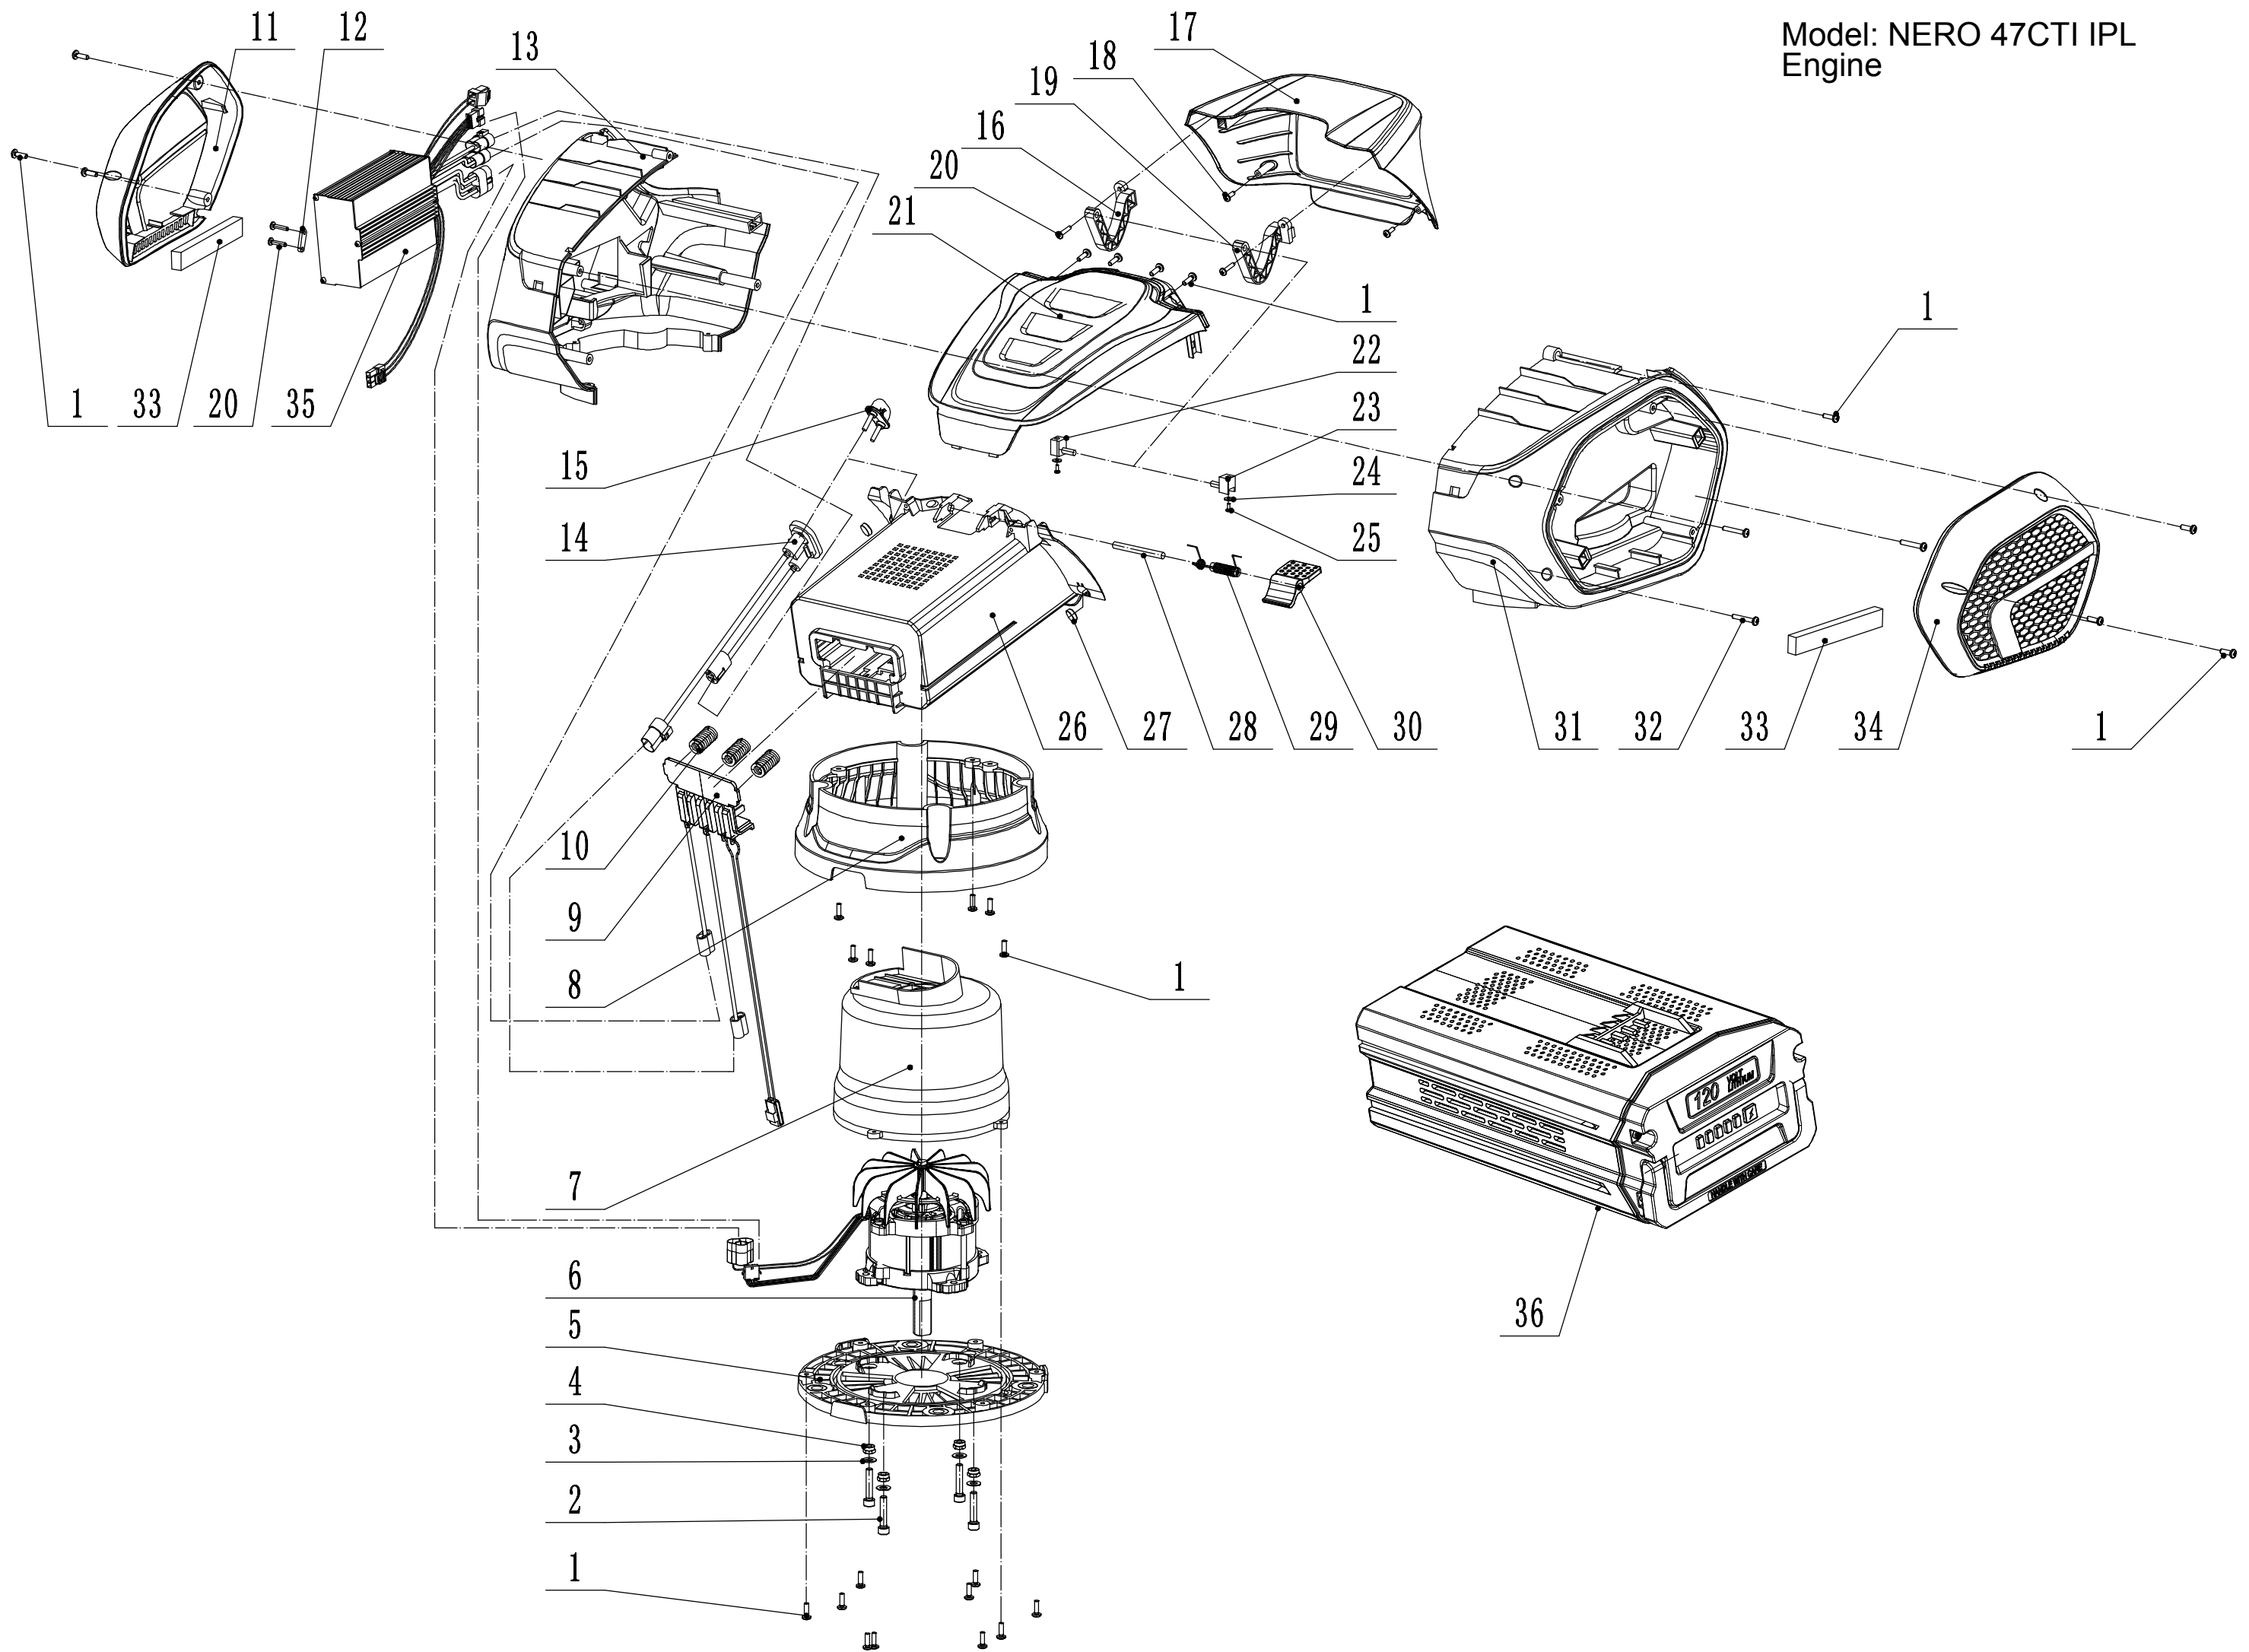

Model: NERO 47CTI IPL  
Engine

<b>Engine</b>			
<b>n</b>	<b>art</b>	<b>name</b>	<b>qty</b>
1	U50I-00001	Screw - M4*14	27
2	U50I-00002	Bolt - M6*30	4
3	U455-00054	Flat washer - M6	4
4	U455-00013	Nut - M6	4
5	U50I-00003	Motor base	1
6	U50I-00004	Motor	1
7	U50I-00005	Wind shield	1
8	U50I-00006	Motor barrel	1
9	U50I-00007	Battery lead plate	1
10	U50I-00008	Battery pressure spring	3
11	U50I-00009	Left cover	1
12	U50I-00010	Cable Bracket	1
13	U50I-00011	Left shell	1
14	U50I-00012	Electrified base assembly	1
15	U50I-00013	Key	1
16	U50I-00014	Battery cover flip piece B	1
17	U50I-00015	Battery cover	1
18	U50I-00016	Screw - M4*6	2
19	U50I-00017	Battery cover flip piece A	1
20	U50I-00018	Screw - M3.5*15	4
21	U50I-00019	Upper cover	1
22	U50I-00020	The central axis B	1
23	U50I-00021	The central axis A	1
24	UV160-00036	Flat washer - M6	2
25	U50I-00022	Screw - M2.5*6	2
26	U50I-00023	Battery compartment	1
27	U50I-00024	Magnet - M12*5	2
28	U50I-00025	Battery buckle shaft	1
29	U50I-00026	Battery buckle torsion spring	1
30	U50I-00027	Battery buckle	1
31	U50I-00028	Right shell	1
32	U50I-00029	Screw - M4*26	3
33	U50I-00030	Filter sponge	2
34	U50I-00031	Right cover	1
35	U50I-00032	Controller	1
36	U50I-00033	Battery	1