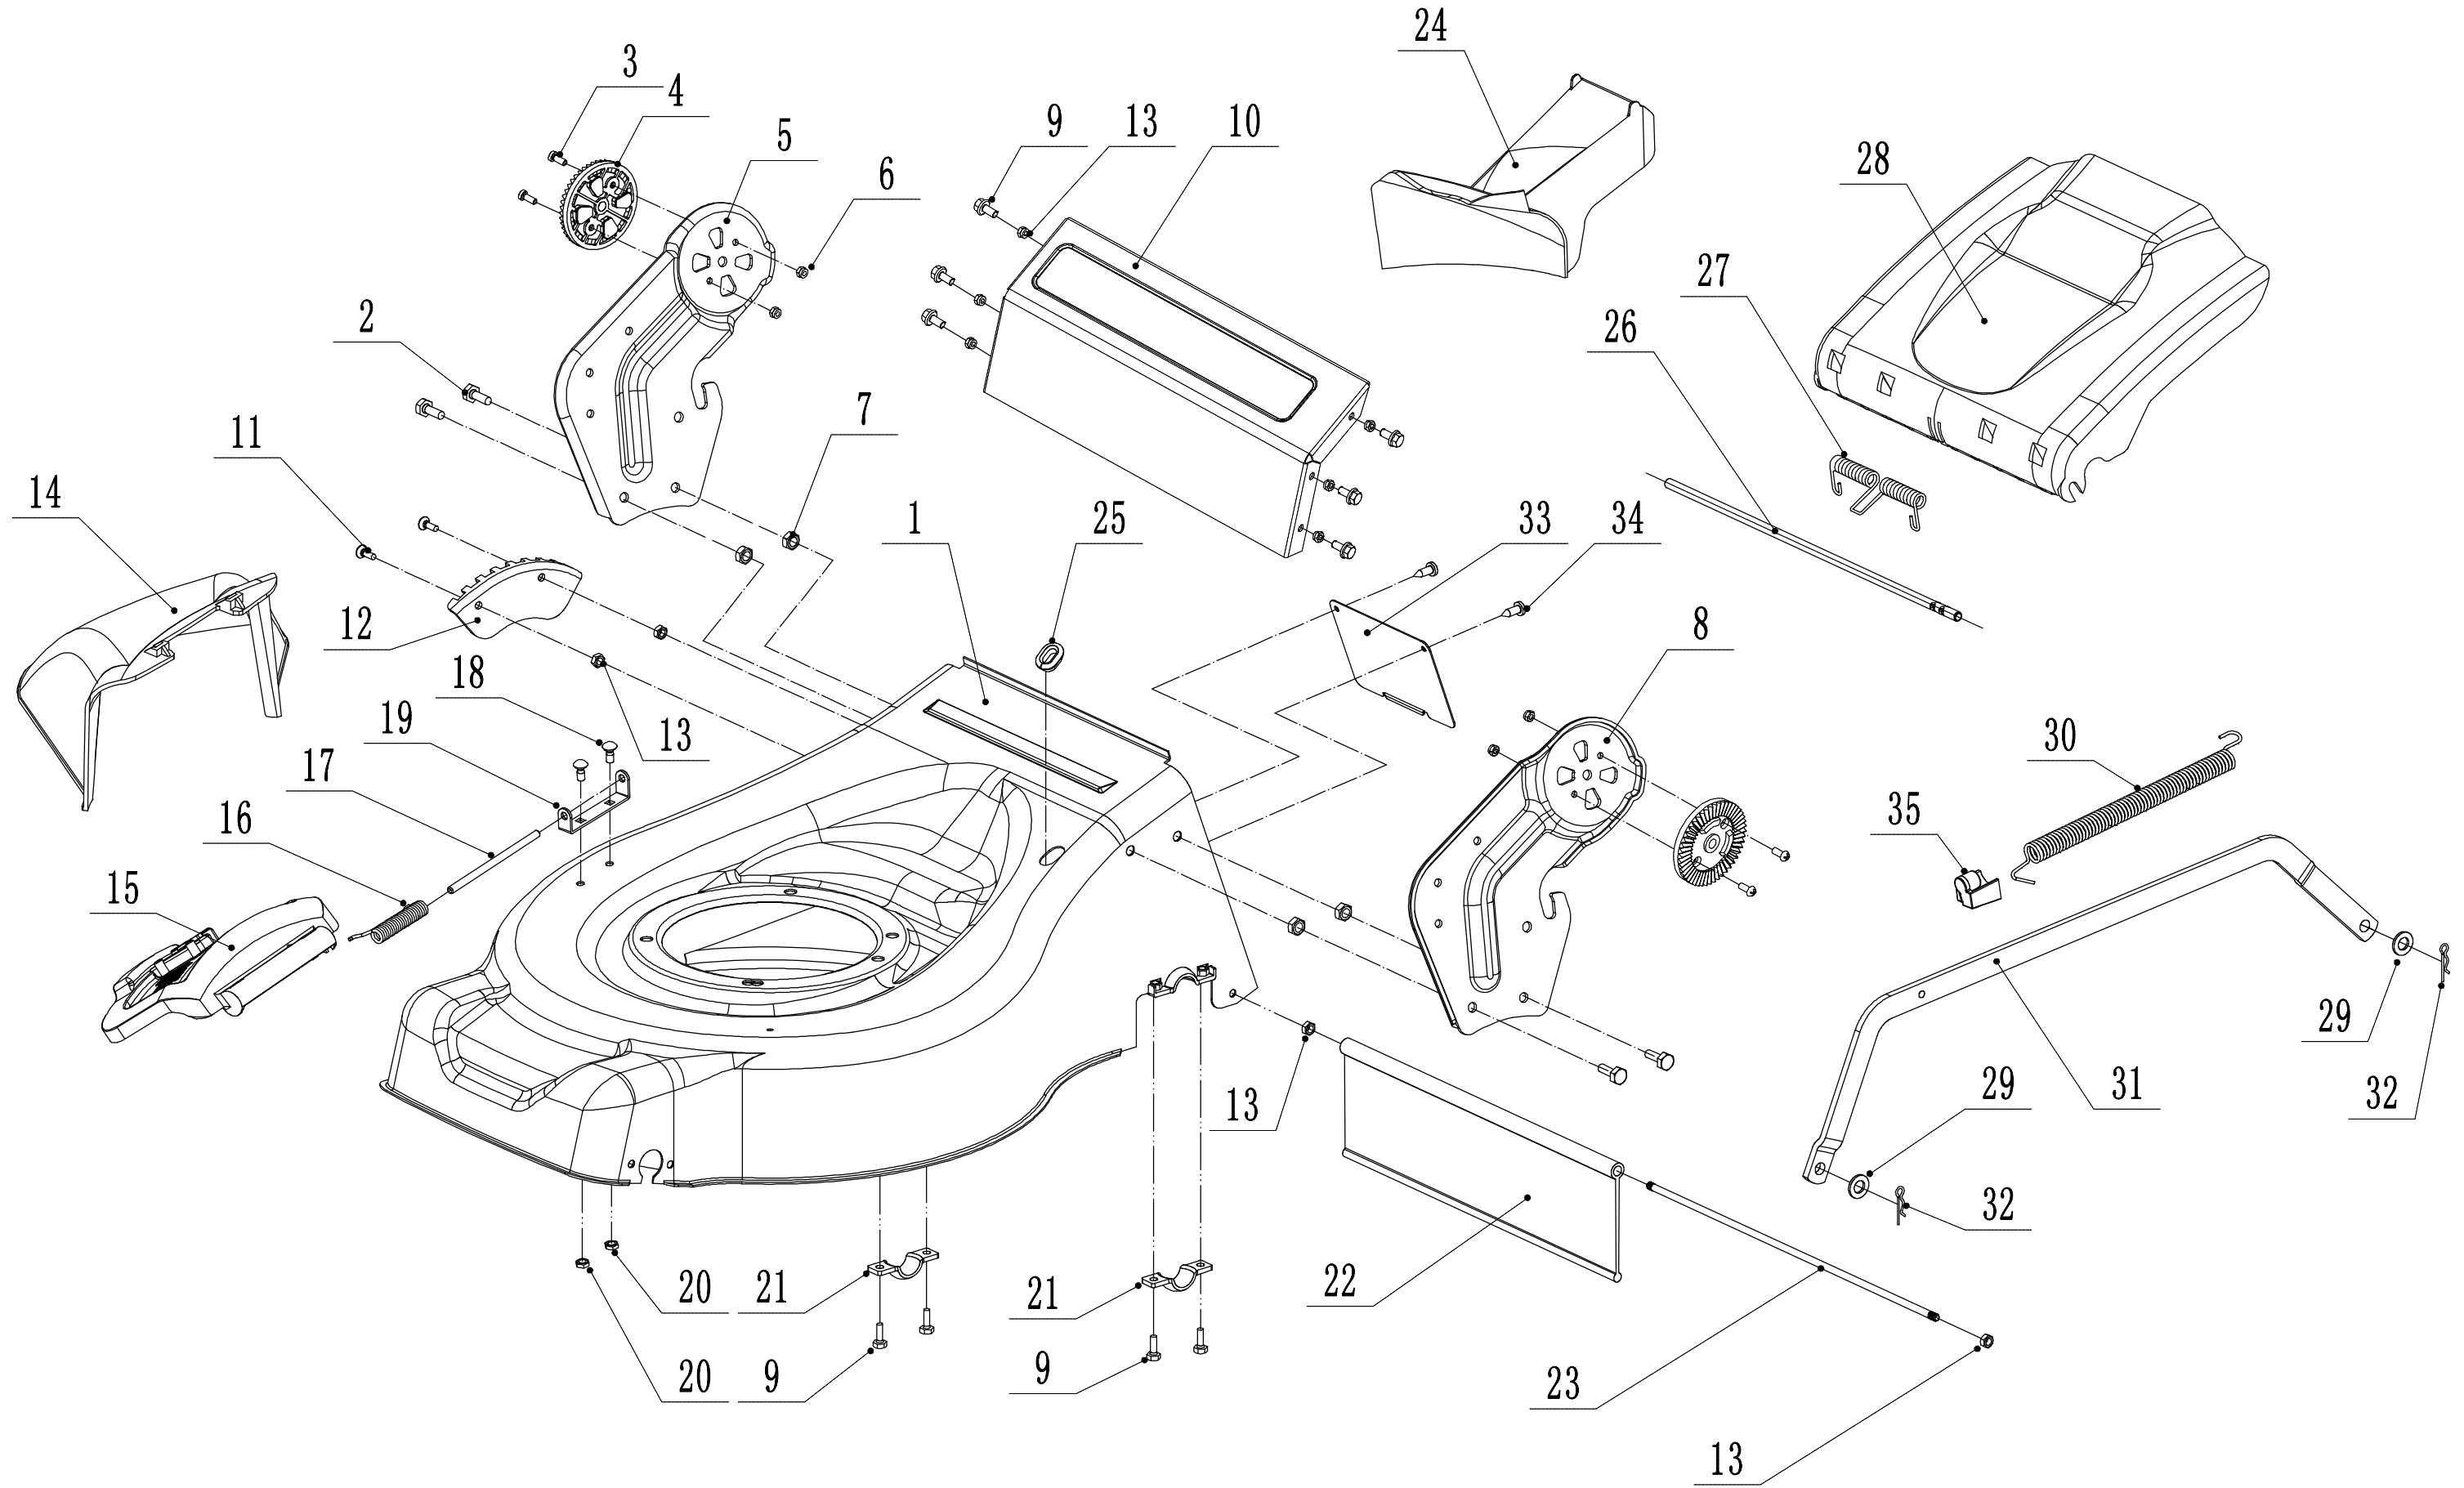

Model: NERO 47CTI IPL
Main body

main body			
n	art	name	qty
1	U47TI-00001	Chassis	1
2	U455-00002	Bolt - M8x16	4
3	U455-00003	Screw - M5x12	4
4	U455-00004	Tooth Disc	2
5	U455-00005	AVS Bracket - R/H	1
6	U455-00006	Lock Nut - M5	4
7	U455-00007	Lock Nut - M8	4
8	U455-00008	AVS Bracket - L/H	1
9	U455-00009	Bolt - M6x12	10
10	U47TI-00002	Connector	1
11	U455-00011	Screw - M6x16	2
12	U47TI-00003	Graduator	1
13	U455-00013	Lock Nut-M6	10
14	U455-00014	Side Discharge Deflector	1
15	U455-00015	Side Discharge Cover Kit	1
16	U455-00016	Side Discharge Cover Spring	1
17	U455-00017	Side Discharge Cover Pivot	1
18	U455-00018	Bolt	2
19	U455-00019	Side Discharge Cover Bracket	1
20	U455-00020	Lock Nut - M6	2
21	U455-00021	Upper Bearing Bracket	2
22	U455-00022	Trailing Flap	1
23	U455-00023	Trailing Flap Pivot	1
24	U47TI-00004	Mulching Plug	1
25	U455-00025	Rubber Ring	1
26	U455-00026	Rear Cover Pivot	1
27	U455-00027	Rear Cover Spring	1
28	U455-00028	Rear Cover	1
29	U455-00029	Plain Washer - M10	2
30	U455-00030	Spring - Connecting Rod	1
31	U47TI-00005	Connecting Rod	1
32	U455-00032	Check Ring	2
33	U455-00033	Baffle	1
34	U455-00034	Screw - ST4.2x9.5	2
35	U455-00035	Spring Bracket	1