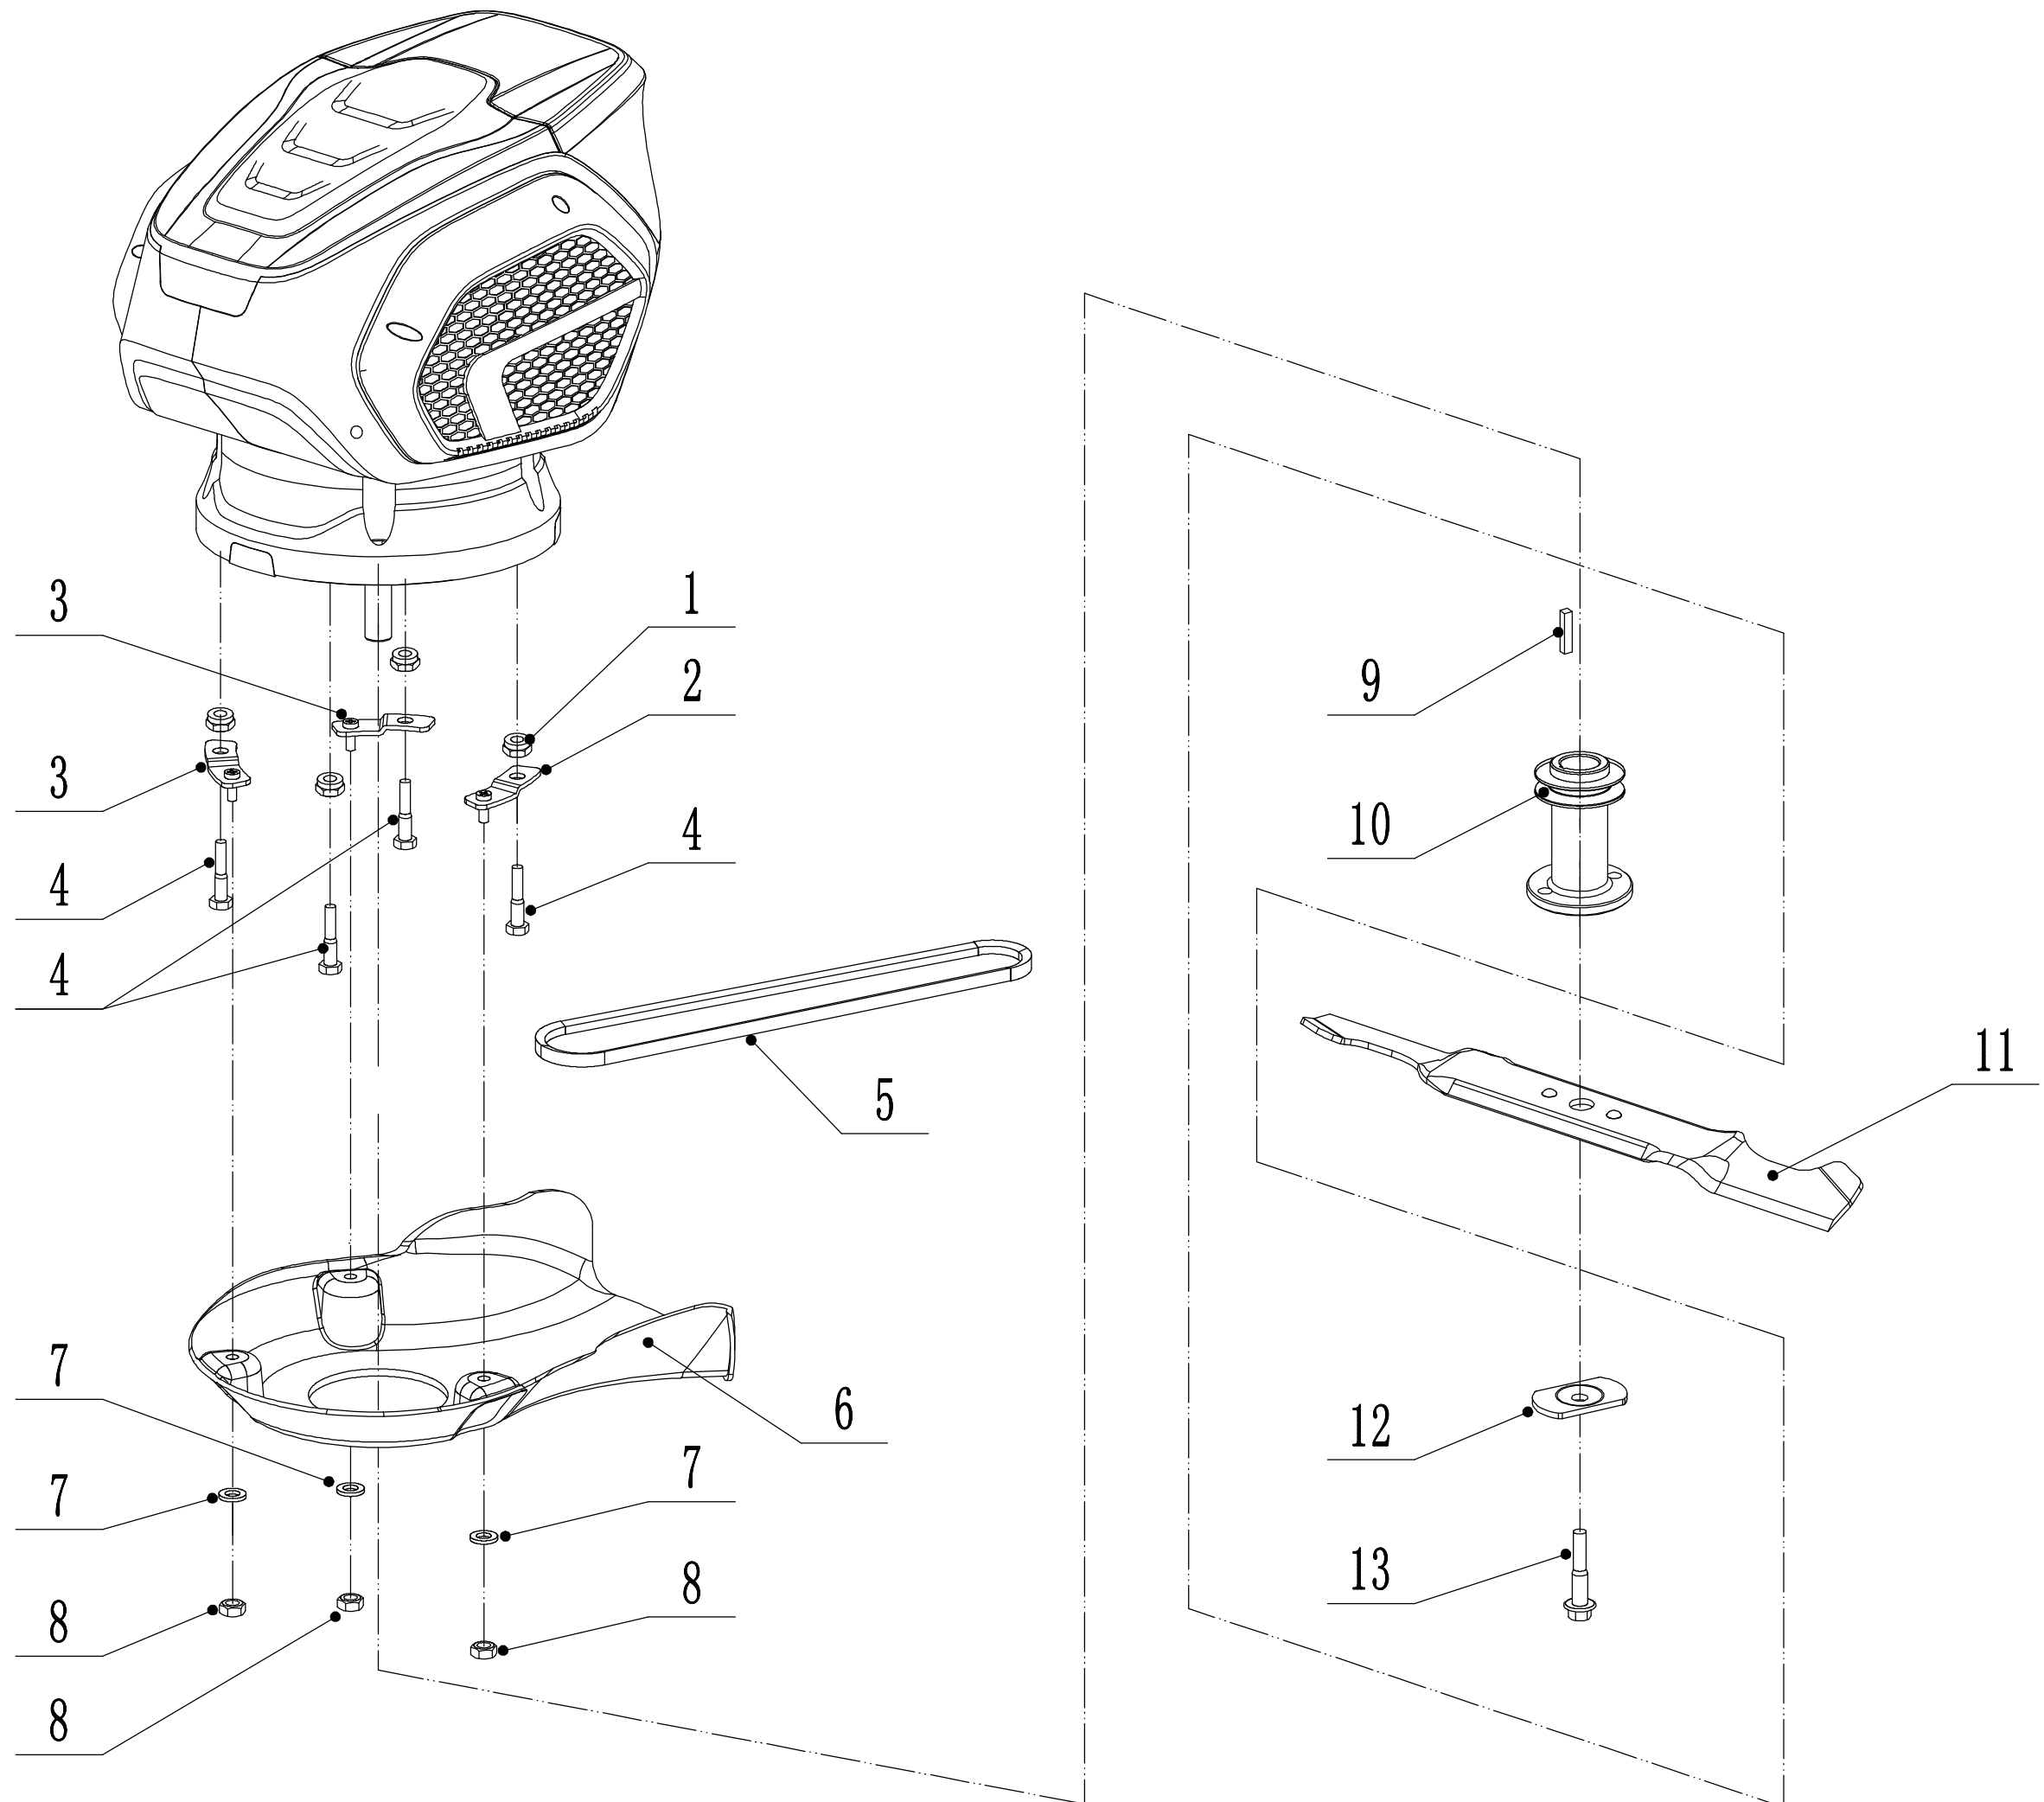

Model: NERO 47CTI IPL
Blade system

blade system			
n	art	name	qty
1	UZT85-00002	Nut	1
2	U455-00036	Engine Washer 1	1
3	U455-00037	Engine Washer 2	2
4	U47TI-00007	Bolt	4
5	U47TI-00008	Belt - V10x783	1
6	U455-00043	Belt Shield	1
7	U455-00044	Plain Washer - M6	3
8	U455-00013	Lock Nut - M6	3
9	U50I-00036	key	1
10	U47TI-00009	Blade Boss	1
11	U47TI-00010	Blade	1
12	U456-00038	Spring Washer	1
13	U47TI-00011	Blade Bolt	1