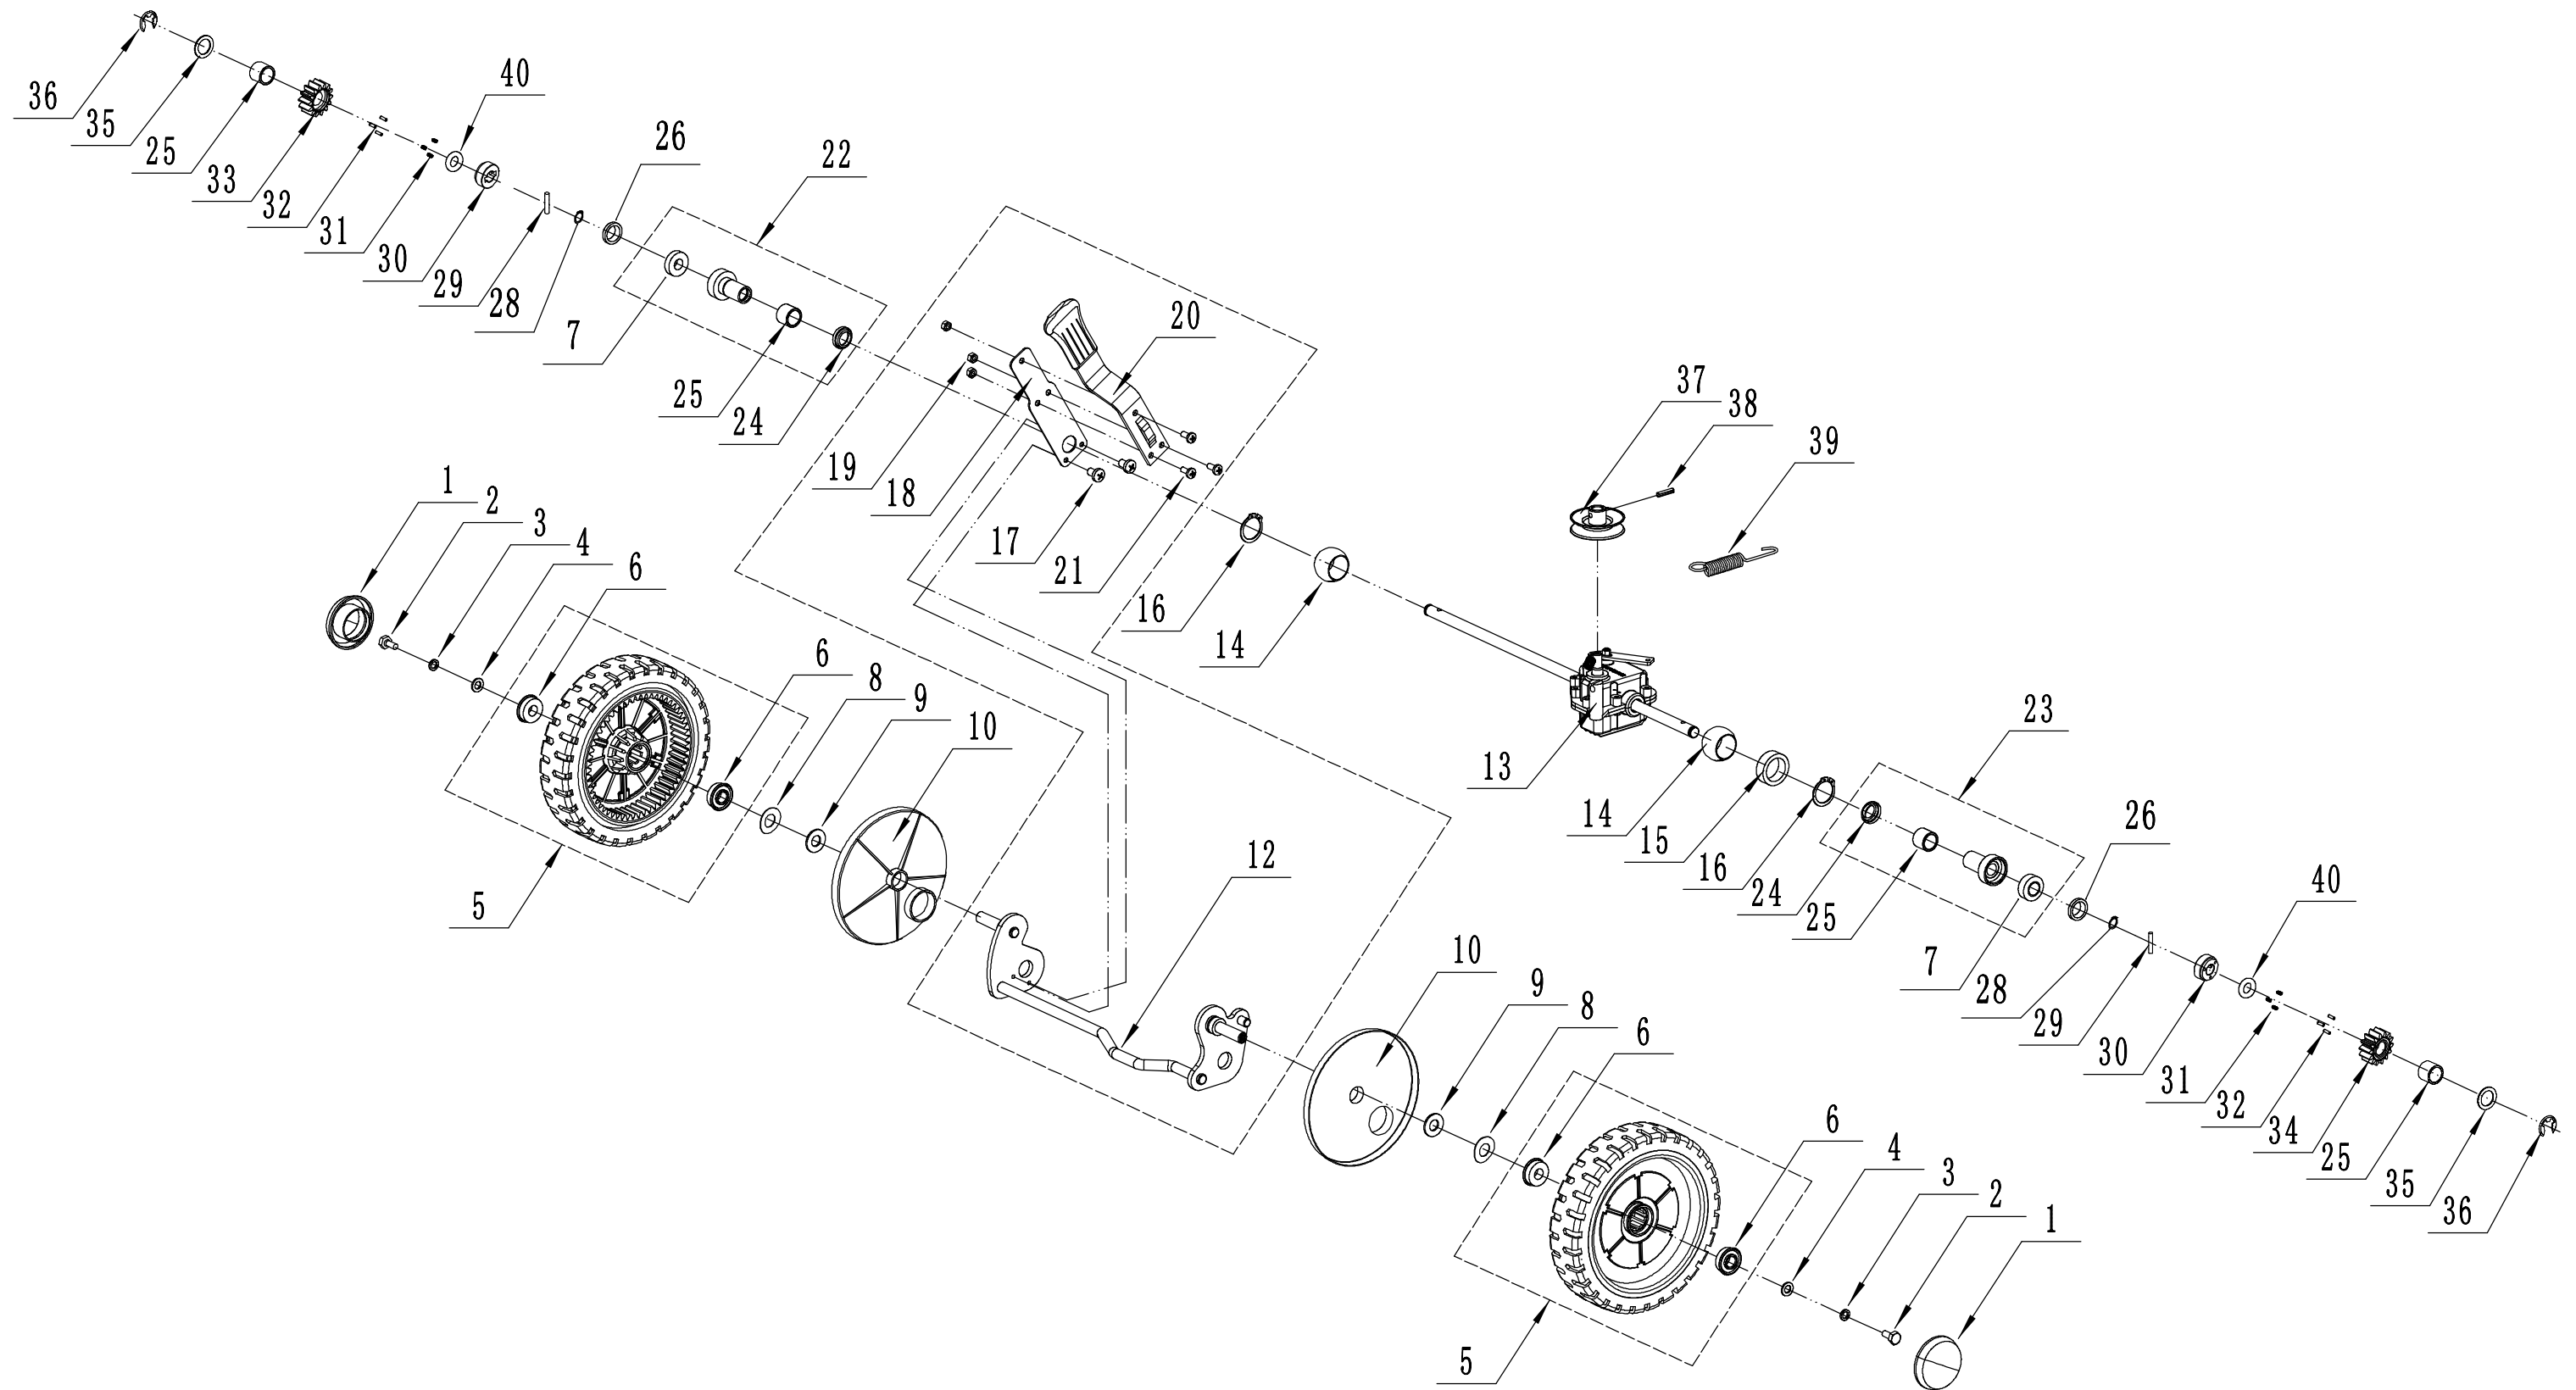

Model: NERO 47CTI IPL
Rear axle

rear axle			
n	art	name	qty
1	U466-00012	Wheel Cap	2
2	U455-00052	Bolt - M8x15	2
3	U455-00053	Spring Washer - M8	2
4	U455-00061	Washer - M8	2
5	U477I-00012	Wheel	2
6	U455-00056	WEIBANG Bearing	4
7	U456-00006	Bearing	2
8	U455-00057	Spring Washer - M12.7	2
9	U455-00058	Plain Washer - M12.7	2
10	U455-00063	Rear Wheel Shield	2
12	U455-00064	Rear Axle	1
13	U477I-00013	Rear Transmission Assembly	1
14	U455-00066	Nylon Ball Bearing	2
15	U455-00067	Rear Transmission Partition	1
16	U455-00068	Circlip - M20	2
17	U456-00007	Screw - M5x8	2
18	U477I-00014	Spring Of Adjustment Lever	1
19	U455-00013	Lock Nut - M6	3
20	U477I-00015	Adjustment Lever	1
21	U456-00008	Bolt - M6x14	3
22	U455-00073	Right Bearing Sheath Assembly	1
23	U455-00074	Left Bearing Sheath Assembly	1
24	U455-00075	Dustproof Ring	2
25	U455-00076	Bearing	4
26	U456-00009	Spacer	2
28	U455-00077	Circlip - M12	2
29	U455-00078	Pin For Ratchet	2
30	U455-00079	Ratchet	2
31	U455-00080	Spring	6
32	U455-00081	Pin	6
33	U455-00082	Drive Pinion - R/H	1
34	U455-00083	Drive Pinion - L/H	1
35	U455-00084	Washer	2
36	U455-00085	Clip	2
37	U455-00086	Gearbox Pulley	1
38	U455-00087	Pin - 5x20	2
39	U455-00088	Spring Of Gearbox	1
40	U455-00089	O - Ring	2