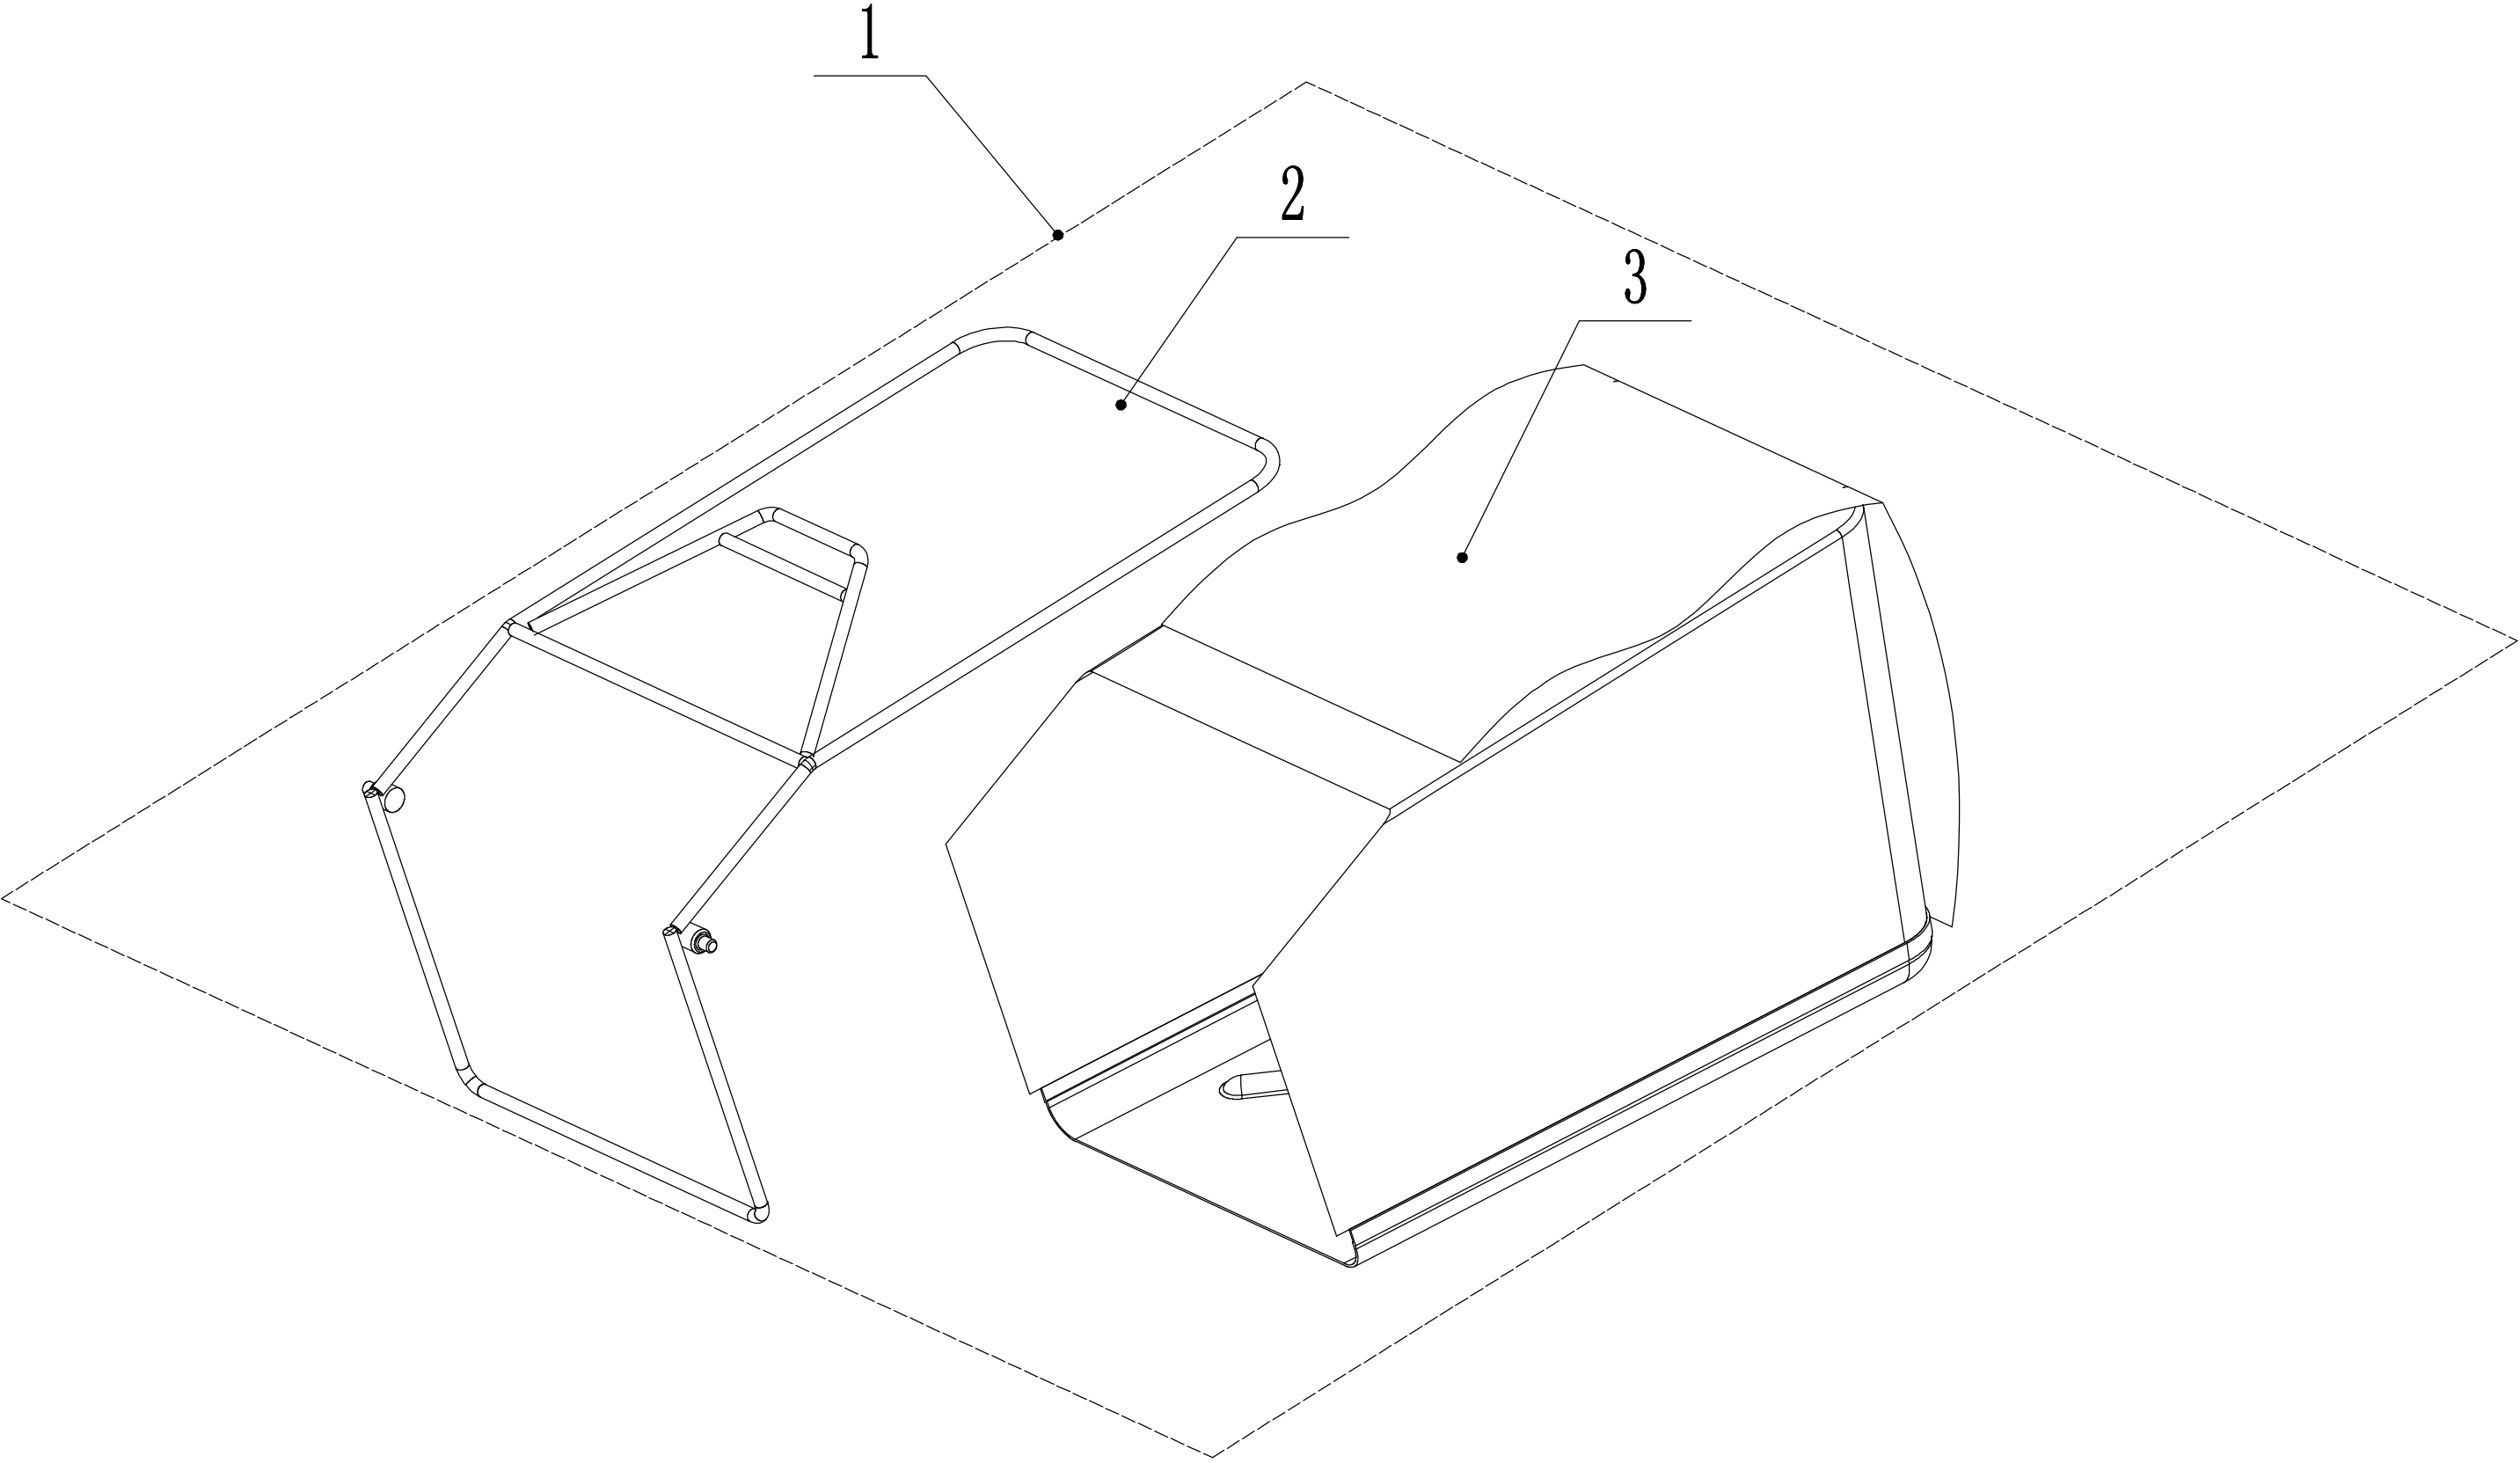

Model: NERO 47CTI IPL
Grass catcher

grasscatcher			
n	art	name	qty
1	U455-00108	Grass Catcher Frame	1
2	U455-00121	Grass Bag	1