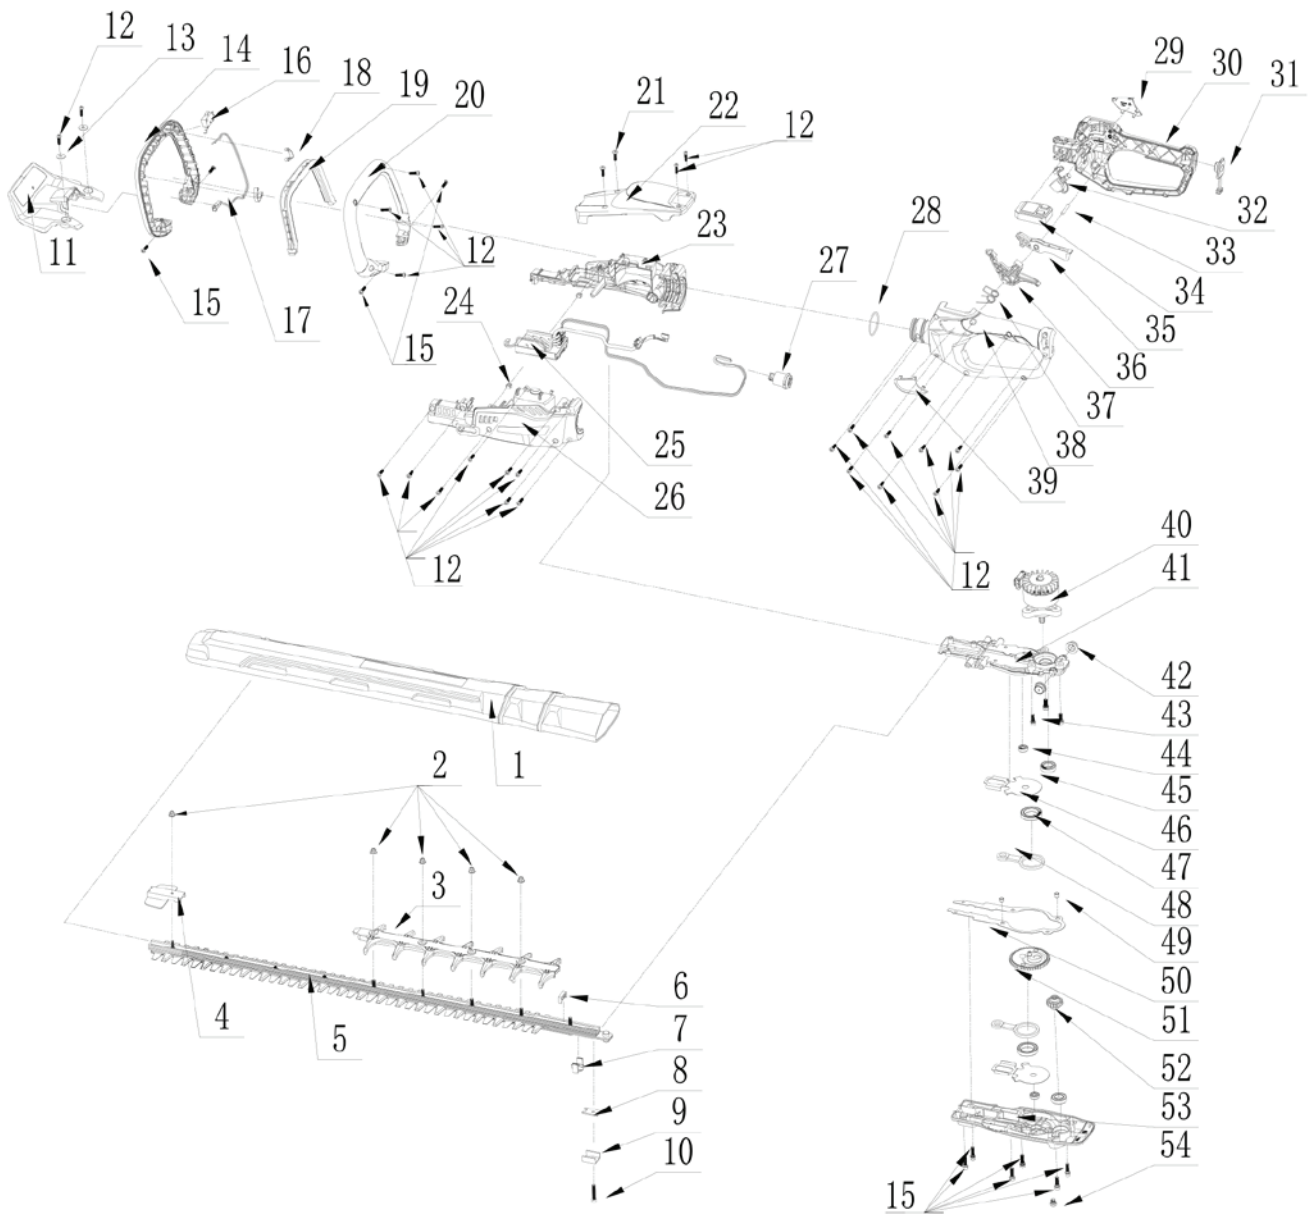

Hedge trimmer ENO HTXi

Hedge trimmer ENO HTXi			
N°	Part Number	Description	Qty
1	CEHT-0001	Plastic blade guard	1
2	CEHT-0002	M5 nut	5
3	CEHT-0003	Blade decorating bar	1
4	CEHT-0004	Blade tips	1
5	CEHT-0055	Upper+lower blade assy	1
6	CEHT-0006	Anti-dust block of the blade assy	1
7	CEHT-0007	Blade fixing plate	1
8	CEHT-0008	Isolation bar	1
9	CEHT-0009	C shape fixing bar	1
10	CEHT-0010	M5x30 screw	1
11	CEHT-0011	Protection plate	1
12	CEBV-0016	ST3.9x16-T2 screw	13
13	CEHT-0013	Flat washer Ø5xØ16x1	2
12	CEBV-0016	ST3.9x16-T2 screw	4
14	CEHT-0014	Trigger handle base	1
15	CEHT-0016	M5x20 screw	4
16	CEHT-0017	Micro switch	1
17	CEHT-0018	Trigger handle cable assy	1
18	CEHT-0019	Reset shrapnel	2
19	CEHT-0020	Trigger of the handle	1
20	CEHT-0015	Trigger handle cover	1
21	CEHT-0021	M5x14 screw	2
22	CEHT-0022	Top cover of hedge trimmer	1
23	CEHT-0023	Right housing of the trimmer	1
24	CEHT-0024	M5 square nut	2
25	CEHT-0025	Controller	1
26	CEHT-0027	Left housing	1
27	CEBV-0039	Socket for power connector	1
28	CEHT-0028	O shape ring	1
29	CEHT-0029	Right decorating cover	1
12	CEBV-0016	ST3.9x16-T2 screw	8
30	CEHT-0030	Right rear handle housing	1
31	CEHT-0033	Anti-dust cover of the rear hand	1
32	CEHT-0034	Speeding switch	1
33	CEHT-0035	Pin shaft	1
34	CEHT-0036	Cockpit	1
35	CEHT-0037	Rear handle trigger	1
36	CEHT-0038	Angle adjustment handle	1