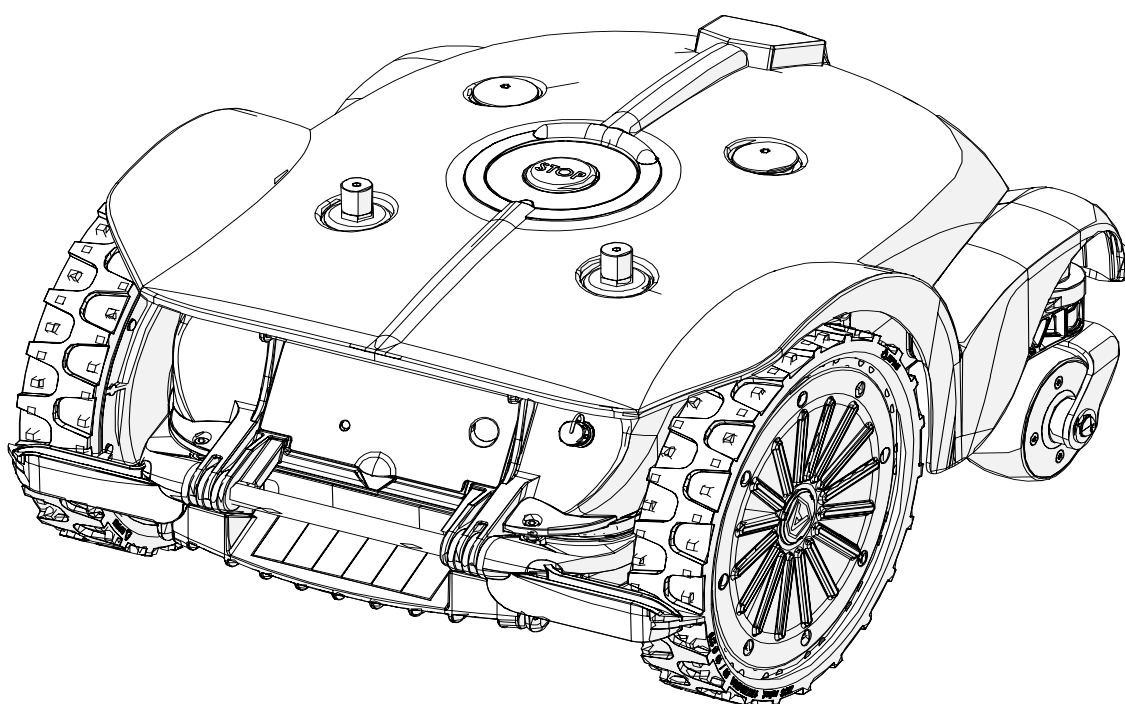

Ambrogio Robot L250

MD-CO-RO-33- Rev. 1.7 - 28/02/2020 - Ambrogio Robot L250

Spare Parts Catalogue

Previous Revision
Current Revision

1.6
1.7

From

2020-02

Models Type Included

7250DE0
7250ELO
8250ES0

Ambrogio Robot L250 Deluxe
Ambrogio Robot L250i Elite
Ambrogio Robot L250i Elite S+

Price List. Only for Italy. Delivery cost not included
Listino al pubblico. Trasporto non incluso