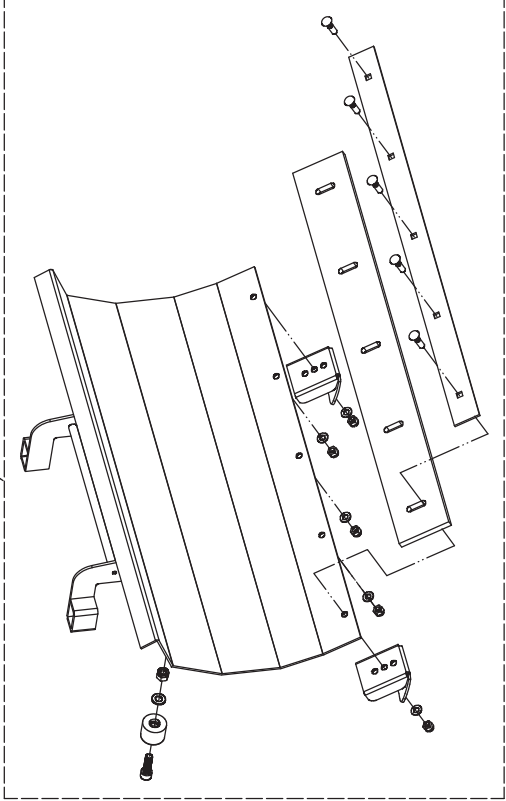

H

G

J

GIRO Spare parts list

subassembly code	Name_English	parts list
1	handle	handle
2	deck	deck
3	regulator	regulator
4	tensional pulley	tensional pulley
5	gear box	gear box
6	rear axle	rear axle
7	reducer	reducer
8	brush	brush
9	dozer	dozer
10	collector	collector
2018	Sweeper	

1	handle Spare parts list		
Order	Part number	Name_English	Quantity
1	45A0323010	sheath	2
2	SW801603/22	right grip	1
3	SW801601/22	handle	1
4	0202006000	lock nut	4
5	0104006050	screw	1
6	1301005000	check ring	2
7	SW801602/22	left grip	1
8	0104006040	screw	2
9	0104006035	screw	1
10	SW8029	clutch cable	1
11	SW8028	tensional cable	1
12	0101006050	bolt	4
13	SW100A00000002/22	plate	2
14	SW100A000000003	bracket	4
15	0107008030	square neck bolt	1
16	0106003013	screw	1
17	5380510010	knob	1
18	5360509010	throttle bracket	1
19	48R0404020/02	clutch cable bracket	2
20	SW8027	throttle cable	1
21	WTY0001	cable clip	1
22	AVS010000000	knob	1
23	0301006000	spacer	6
24	0401008000	spring washer	1
25	0301008000	spacer	1

2	Deck Spare parts list		
Order	Part number	Name_English	Quantity
1		engine	1
2	SW801604	handle sheath	1
3	SW8026/22	steering rod	1
4	0201008000	nut	6
5	5310401010	key	1
6	SW8042/02	spacer	1
7	0401008000	spring washer	9
8	0301008000	spacer	9
9	SW8014B/02	pulley	1
10	5310406010/04	spring washer	1
11	5310415020	central bolt	1
12	5310112010/02	spacer	4
13	0101008045	bolt	4
14	0102008016	bolt	1
15	5360122010	rubber ring	1
16	SW800210/21	cover	1
17	0102006016	hex flange bolt	4
18	SW8030/22	stopper	2
19	4510513010/02	bolt	2
20	SW8002/21	bracket	1
21	4SC4100010/02		
22	0302008000	big washer	2
23	0101008020	bolt	2
24	1001040000	check ring	1
25	0701005035	spring pin	1
26	SW8013/02	pulley	1
27	4LXA1410	belt	1
28	SW8023	spring	1
29	0106005016	screw	5
30	0302005000	big washer	5
31	SW8034	front cover	1
32	SW800217		
33	0102006014	bolt	2