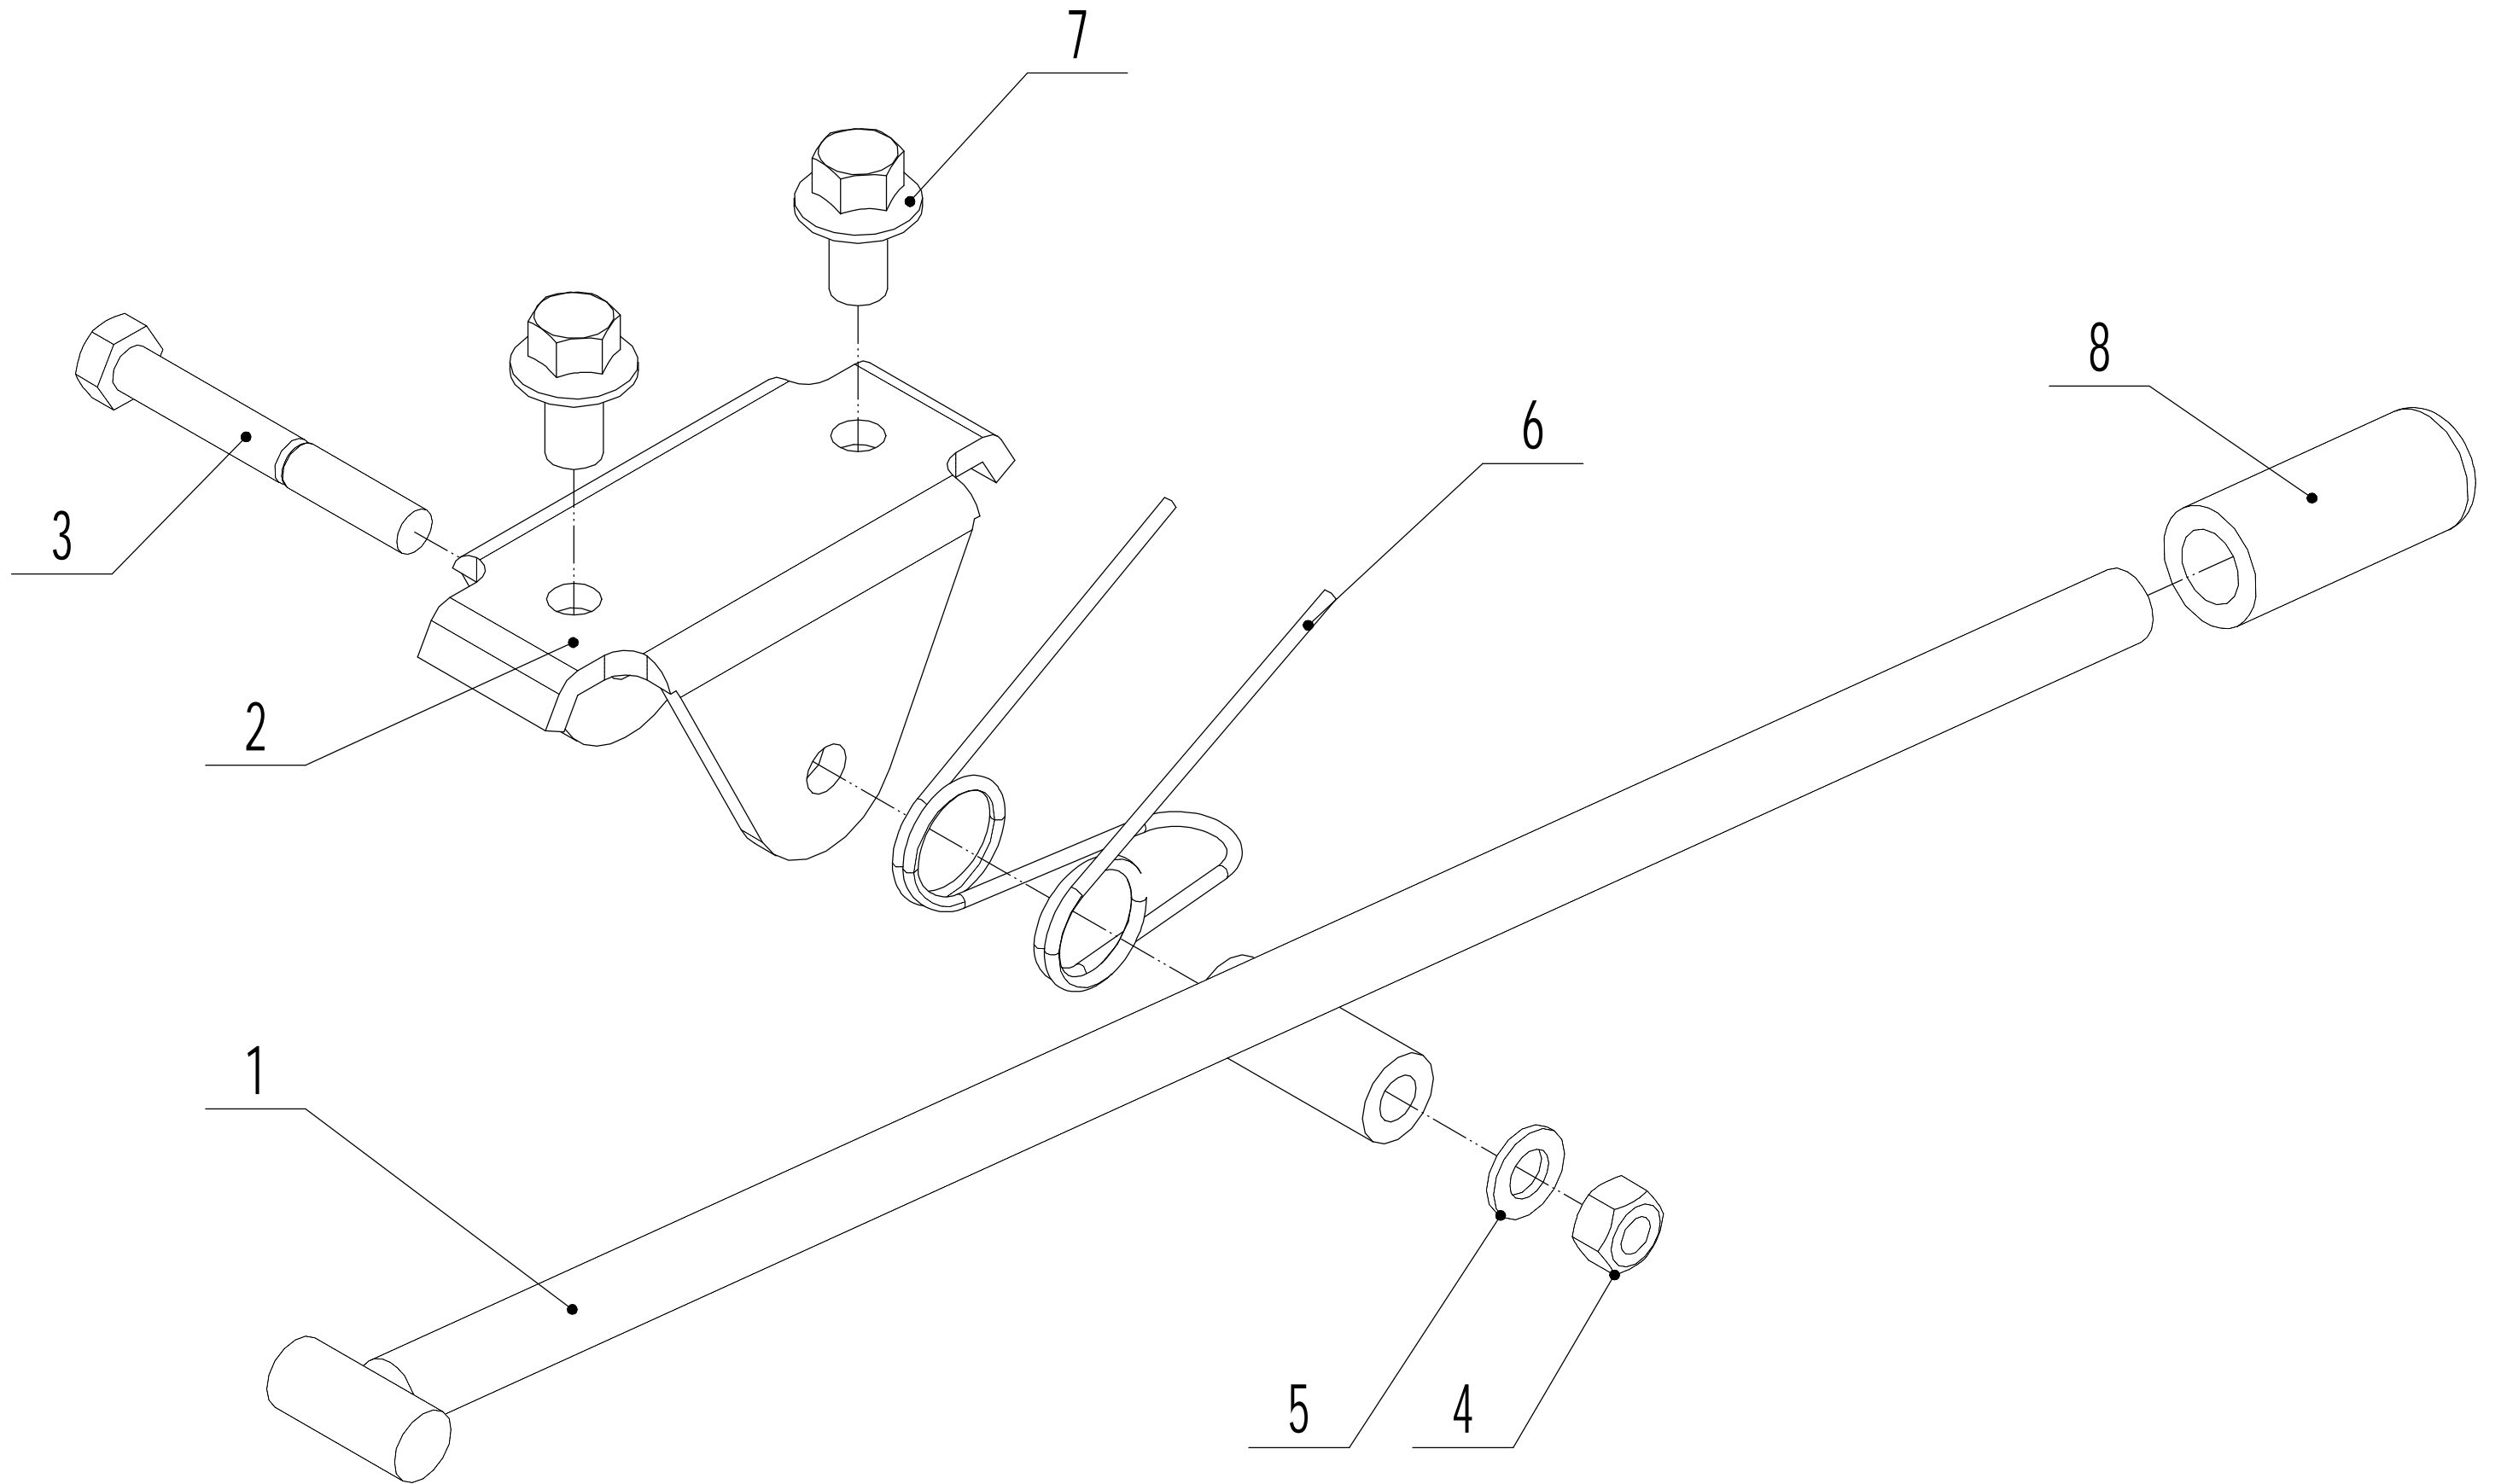

10: Park component

Part 10: Park component			
NO	ART	NAME	Qty
1	UR810-00095	Park grip	1
2	UR810-00096	Park grip bracket	1
3	UR810-00097	Bolt - M5x40	1
4	U455-00006	Nut - M5	1
5	U506-00049	Washer - 5	1
6	UR810-00098	Twist spring	1
7	UAE55-00011	Bolt - M6x8	2
8	UR810-00099	Park grip bush	1