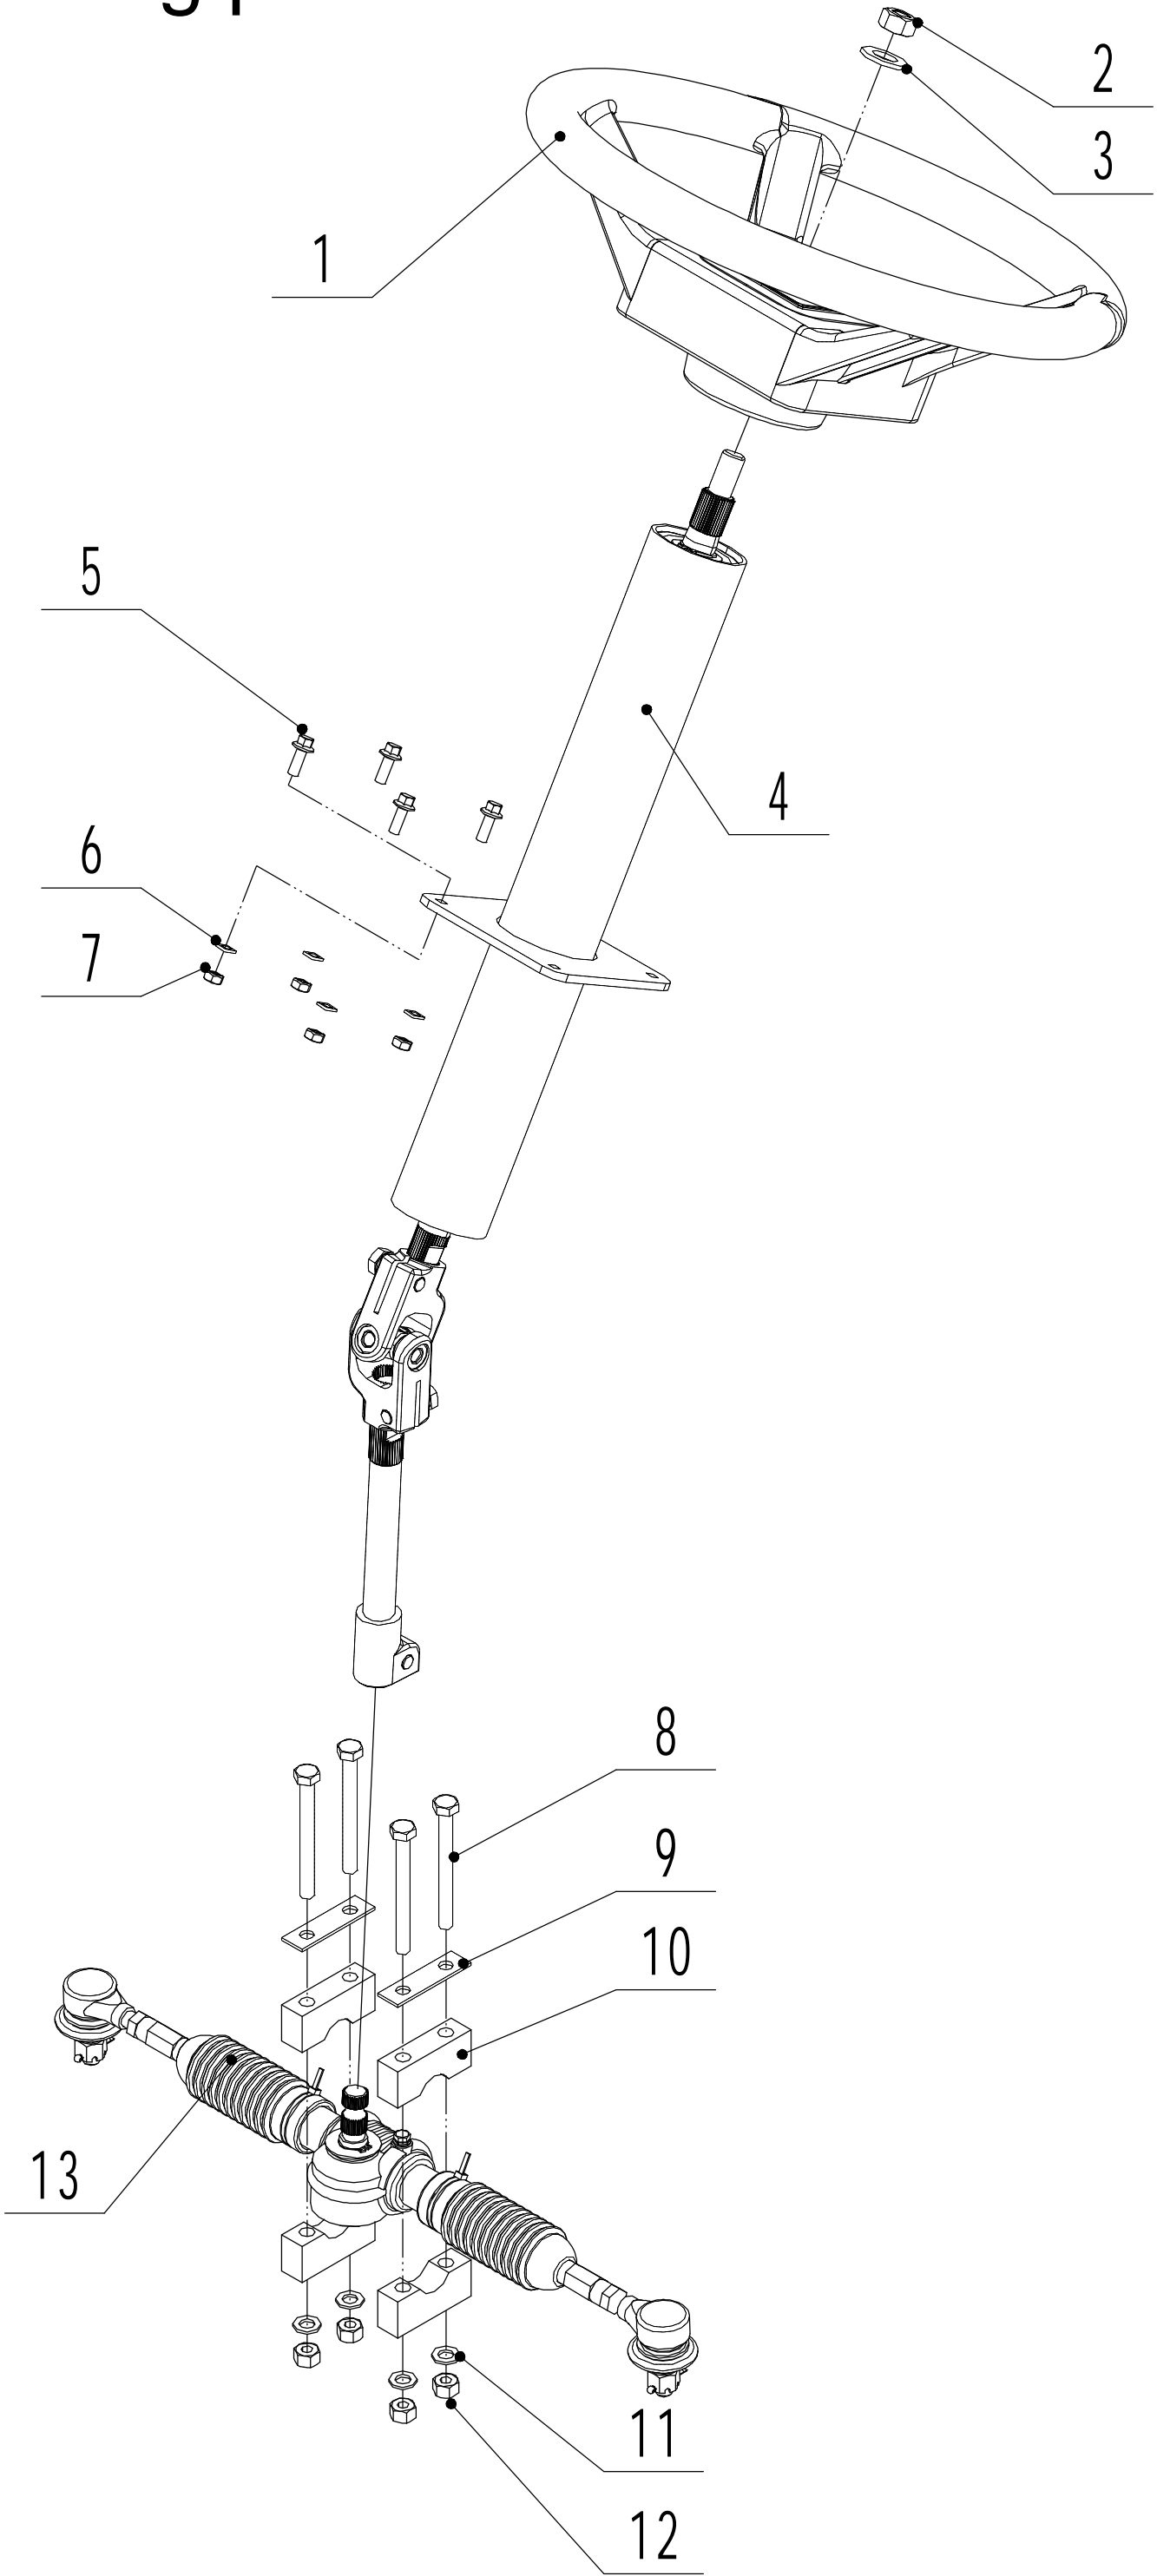

11: Steering part

Part 11: Steering Part			
No.	ART	NAME	Qty
1	UR760-00001	Steering Wheel	1
2	UR200-00076	Nut - M12	1
3	UR200-00074	Washer - 12	1
4	UR810-00100	Steering base assembly	1
5	UR390-00081	Bolt - M6x16	4
6	U455-00054	Washer - 6	4
7	U455-00013	Nut - M6	4
8	UT160-00047	Bolt - M8x80	4
9	UR810-00101	Pressing plate	2
10	UR760-00004	Steering gear base	4
11	U455-00061	Washer - 8	4
12	U455-00007	Nut - 8	4
13	UR760-00005	Steering gear	1