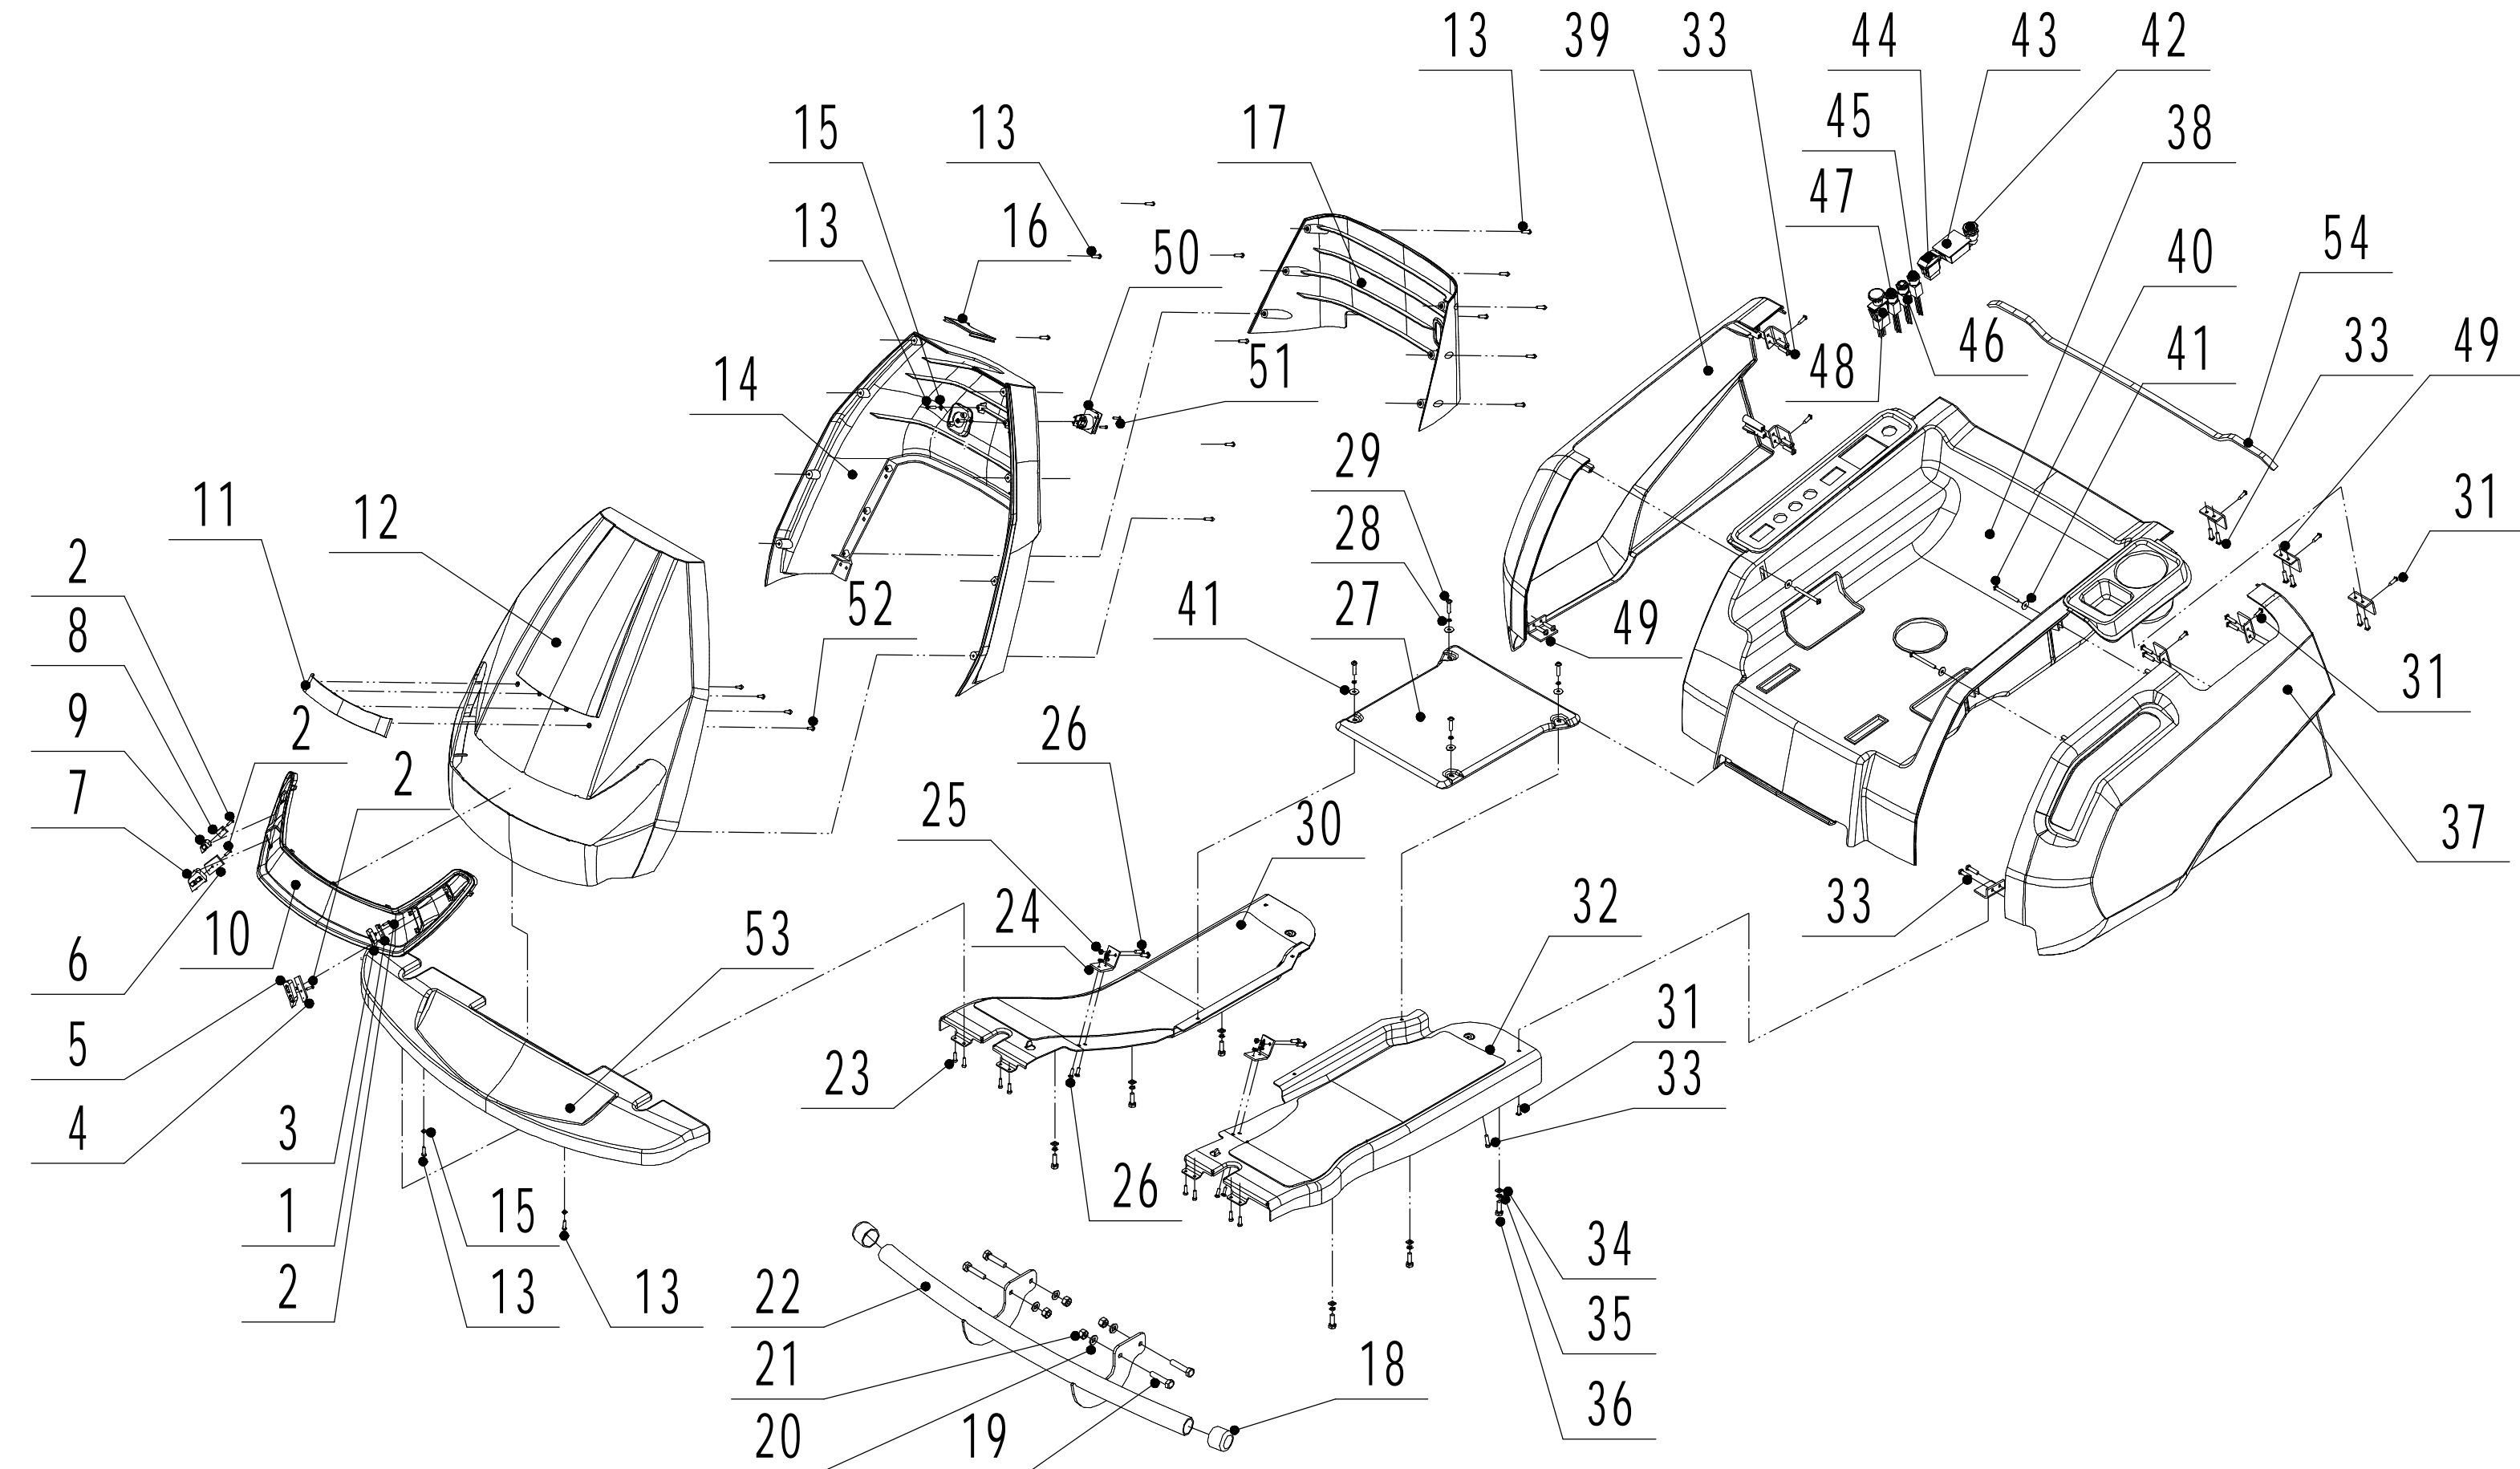

3: Shield part

Part 3: Shield Part			
No.	ART	NAME	Qty
1	UR810-00019	left light plate A	1
2	UR810-00020	Screw - K22x5	4
3	UR810-00021	Left light cover A	1
4	UR810-00022	left light plate B	1
5	UR810-00023	Left light cover B	1
6	UR810-00024	Right light plate B	1
7	UR810-00025	Right light cover B	1
8	UR810-00026	Right light plate A	1
9	UR810-00027	Right light cover A	1
10	UR810-00028	light base	1
11	UR810-00029	front head shell nose	1
12	UR810-00030	front head shell	1
13	UR810-00010	Screw - K40x16	18
14	UR810-00032	Middle shell	1
15	UZT85-00135	Washer - 4	4
16	UR810-00034	plug of middle shell	1
17	UR810-00035	Back shell	1
18	UR760-00032	bumper plug	2
19	U537-00023	Bolt - M8x35	4
20	U455-00061	Washer - 8	4
21	U455-00007	Nut - M8	4
22	UR810-00036	Bumper	1
23	UR810-00037	Screw - 4x12	8
24	UR810-00038	transplant plate B	2
25	UR760-00041	Nut - M4	8
26	UZT85-00136	Screw - M4x12	8
27	UR810-00039	Middle pedal	1
28	U506-00028	spring washer - 5	4
29	UR810-00040	screw - 5x20	4
30	UR810-00041	Right pedal	1
31	UR810-00042	Screw - M4x15	9
32	UR810-00043	Left pedal	1
33	UR810-00044	Screw - M5x16	20
34	U455-00054	Washer - 6	6
35	UG700-00056	Spring washer - 6	6
36	UG700-00055	Bolt - M6x20	6
37	UR810-00045	Left body shell	1
38	UR810-00046	Middle body shell	1
39	UR810-00047	Right body shell	1
40	UR810-00048	Screw - 5x50	3
41	UG700-00038	Big washer - 5	3
42	UR760-00058	start switch	1
43	UR810-00049	Monitor	1
44	UR760-00053	Level switch	1
45	UR760-00052	cruise button	1
46	UR760-00051	Front light switch	1
47	UR760-00050	reverse switch	1