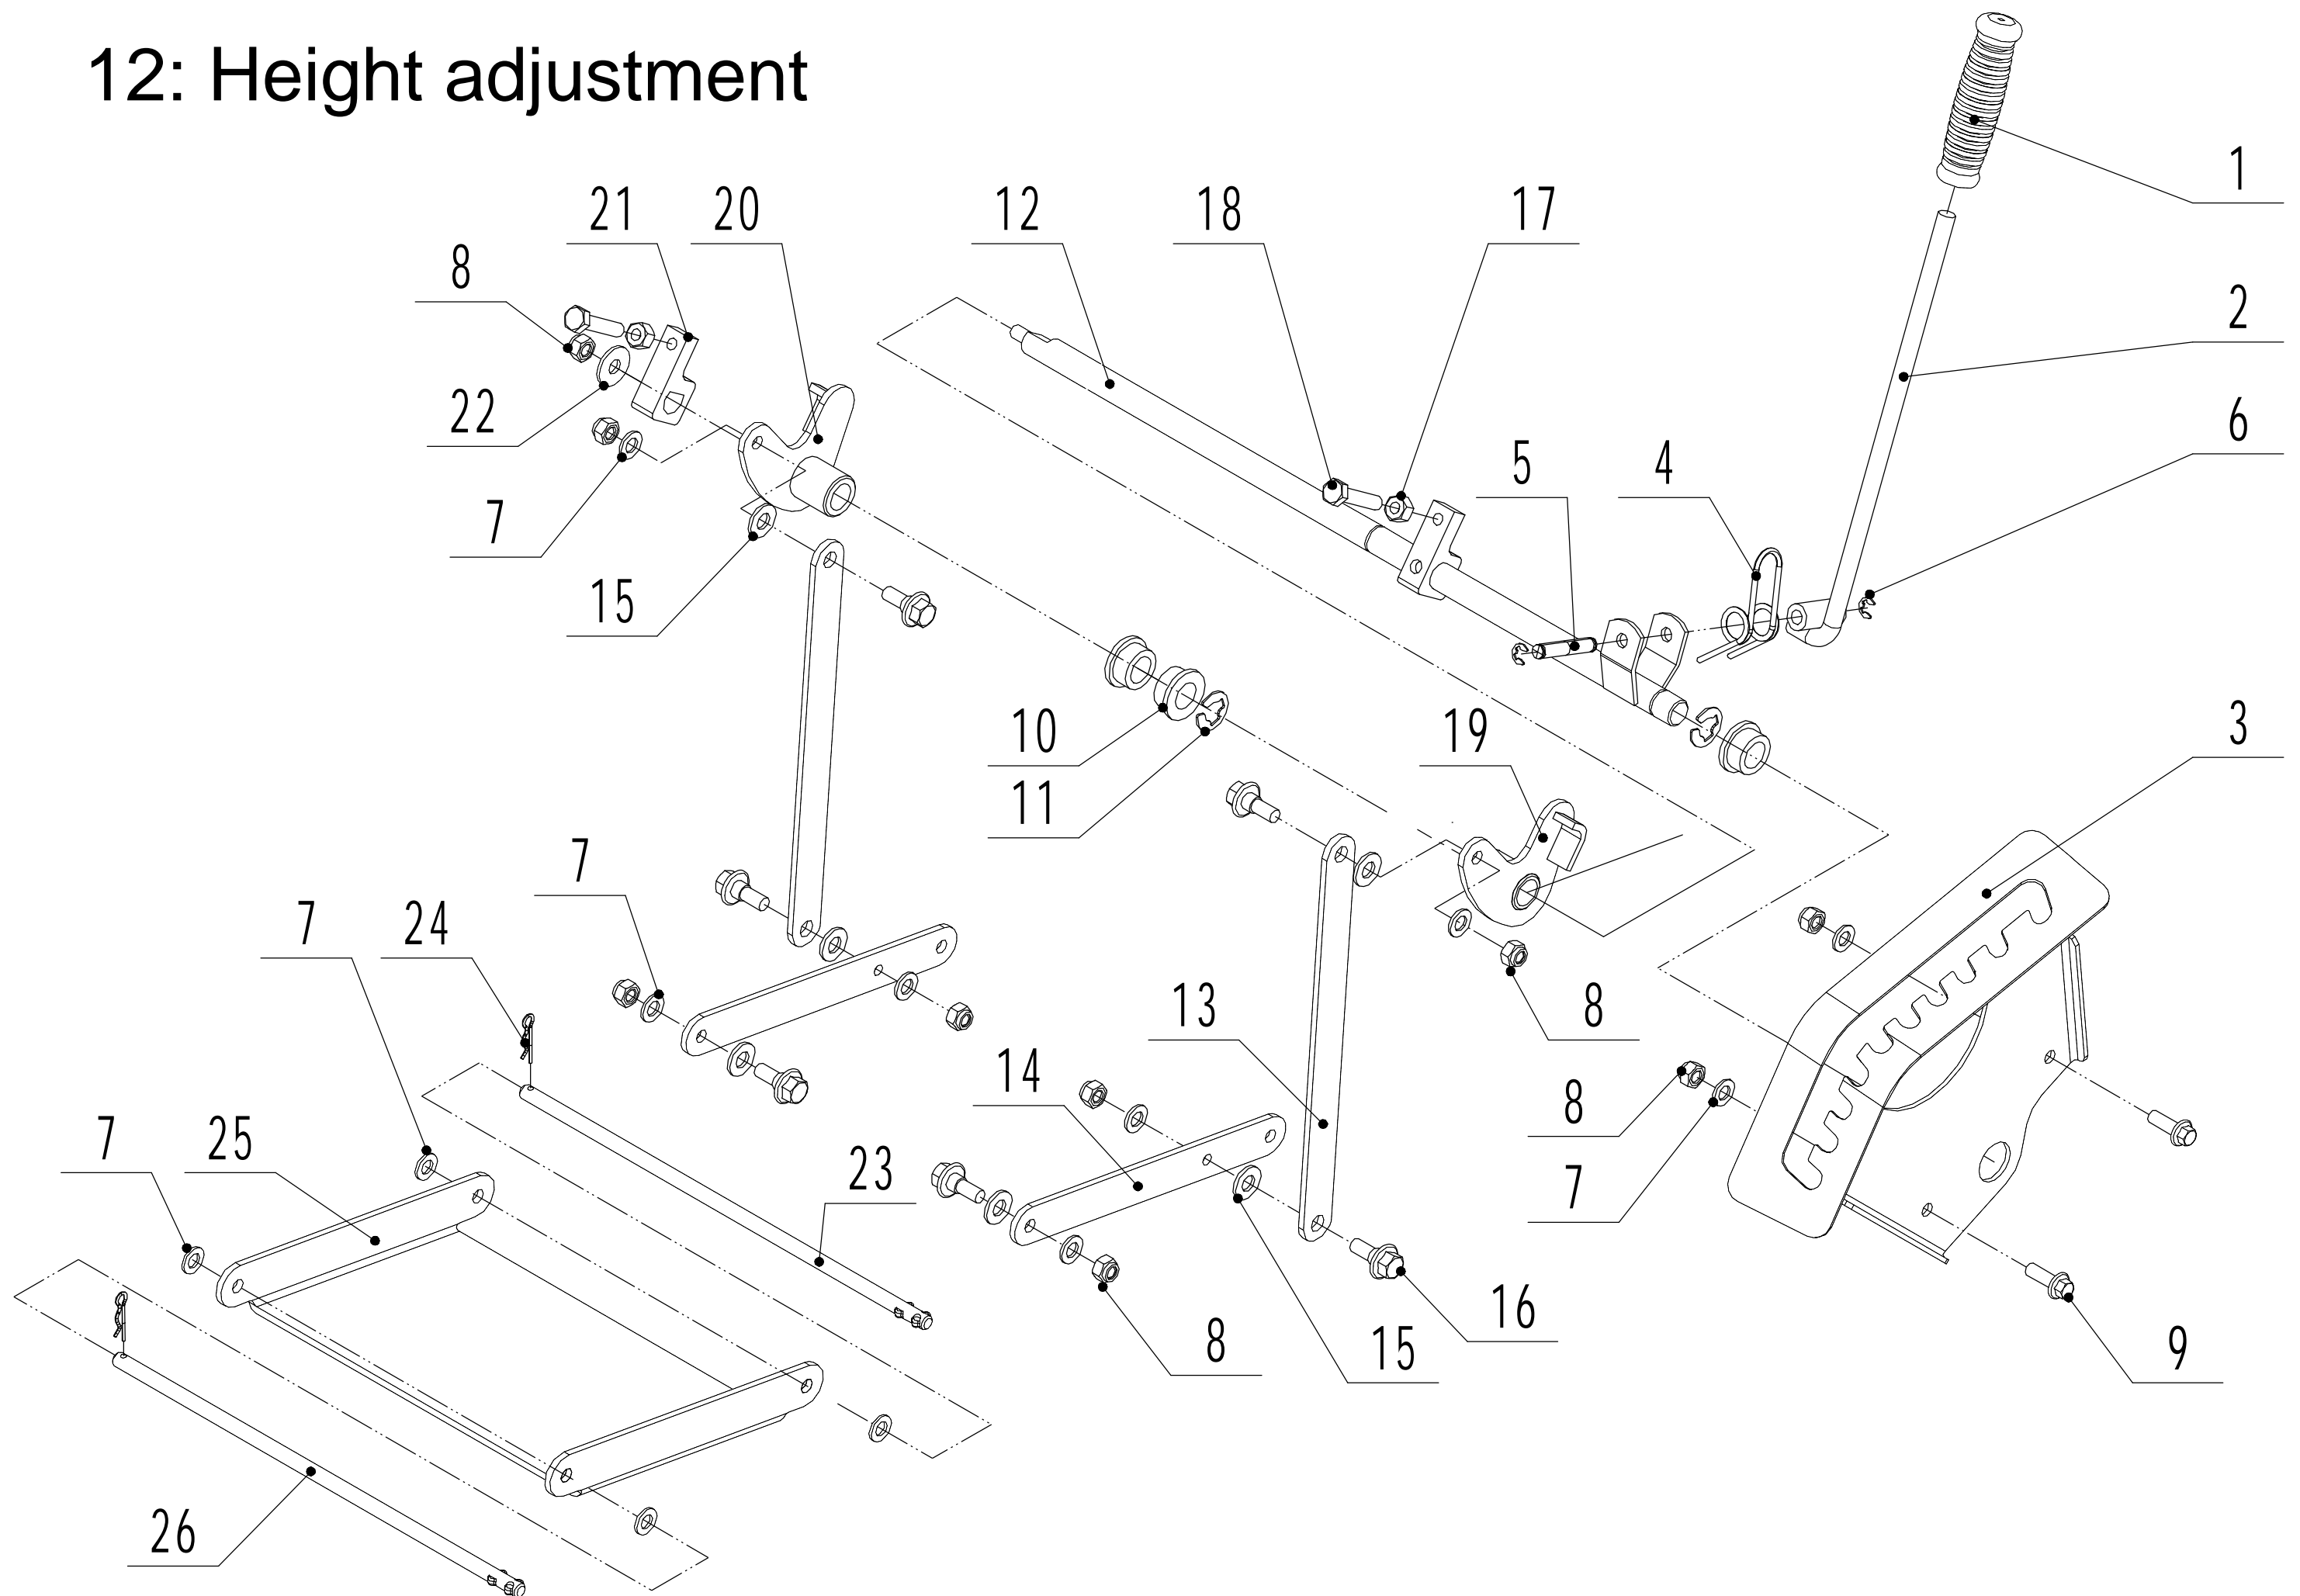

12: Height adjustment

Part 12: Height Adjustment			
No.	ART	NAME	Qty
1	UR760-00114	Adjustment lever	1
2	UR810-00102	Adjustment handle	1
3	UR810-00103	Graduator	1
4	U081-00001	Adjustment spring	1
5	UR760-00117	Pin axis	1
6	UG806-00011	Check ring - 6	2
7	U455-00061	Washer - 8	14
8	U455-00007	Nut - M8	11
9	UR200-00058	Bolt - M8x20	2
10	UR760-00103	Adjustment rod bush	3
11	UR760-00104	Check ring - 12	2
12	UR810-00105	Adjustment rod	1
13	UR810-00106	Pull Stick	2
14	UR810-00107	Back swing stick	2
15	UR760-00024	Nylon washer	8
16	UR760-00023	Stage bolt	8
17	UG700-00022	Nut - M8	2
18	U537-00023	Bolt - M8x35	2
19	UR810-00108	Left pull arm	1
20	UR810-00109	Right pull arm	1
21	UR760-00111	Limit block	1
22	U506-00058	Big washer - 8	1
23	UR810-00110	Pin axis B	1
24	UR760-00121	Split pin	2
25	UR810-00111	Front swing frame	1
26	UR810-00112	Pin axis A	1