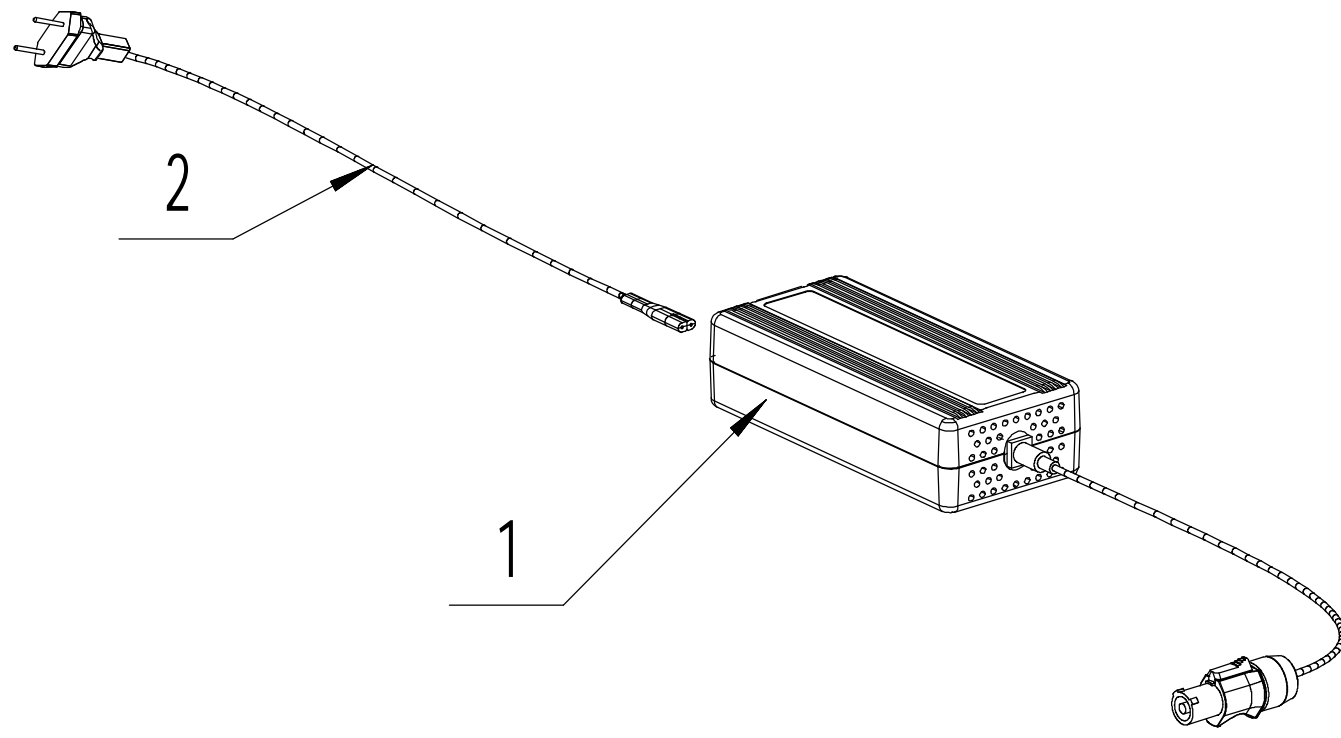

16: Charger and cables

Part 16 :Charger and Cables			
No.	ART	NAME	Qty
1	UR760-00168	Charger	1
2	UR760-00169	arger wire (European standard	1
3	UR810-00120	Cables and cards	1