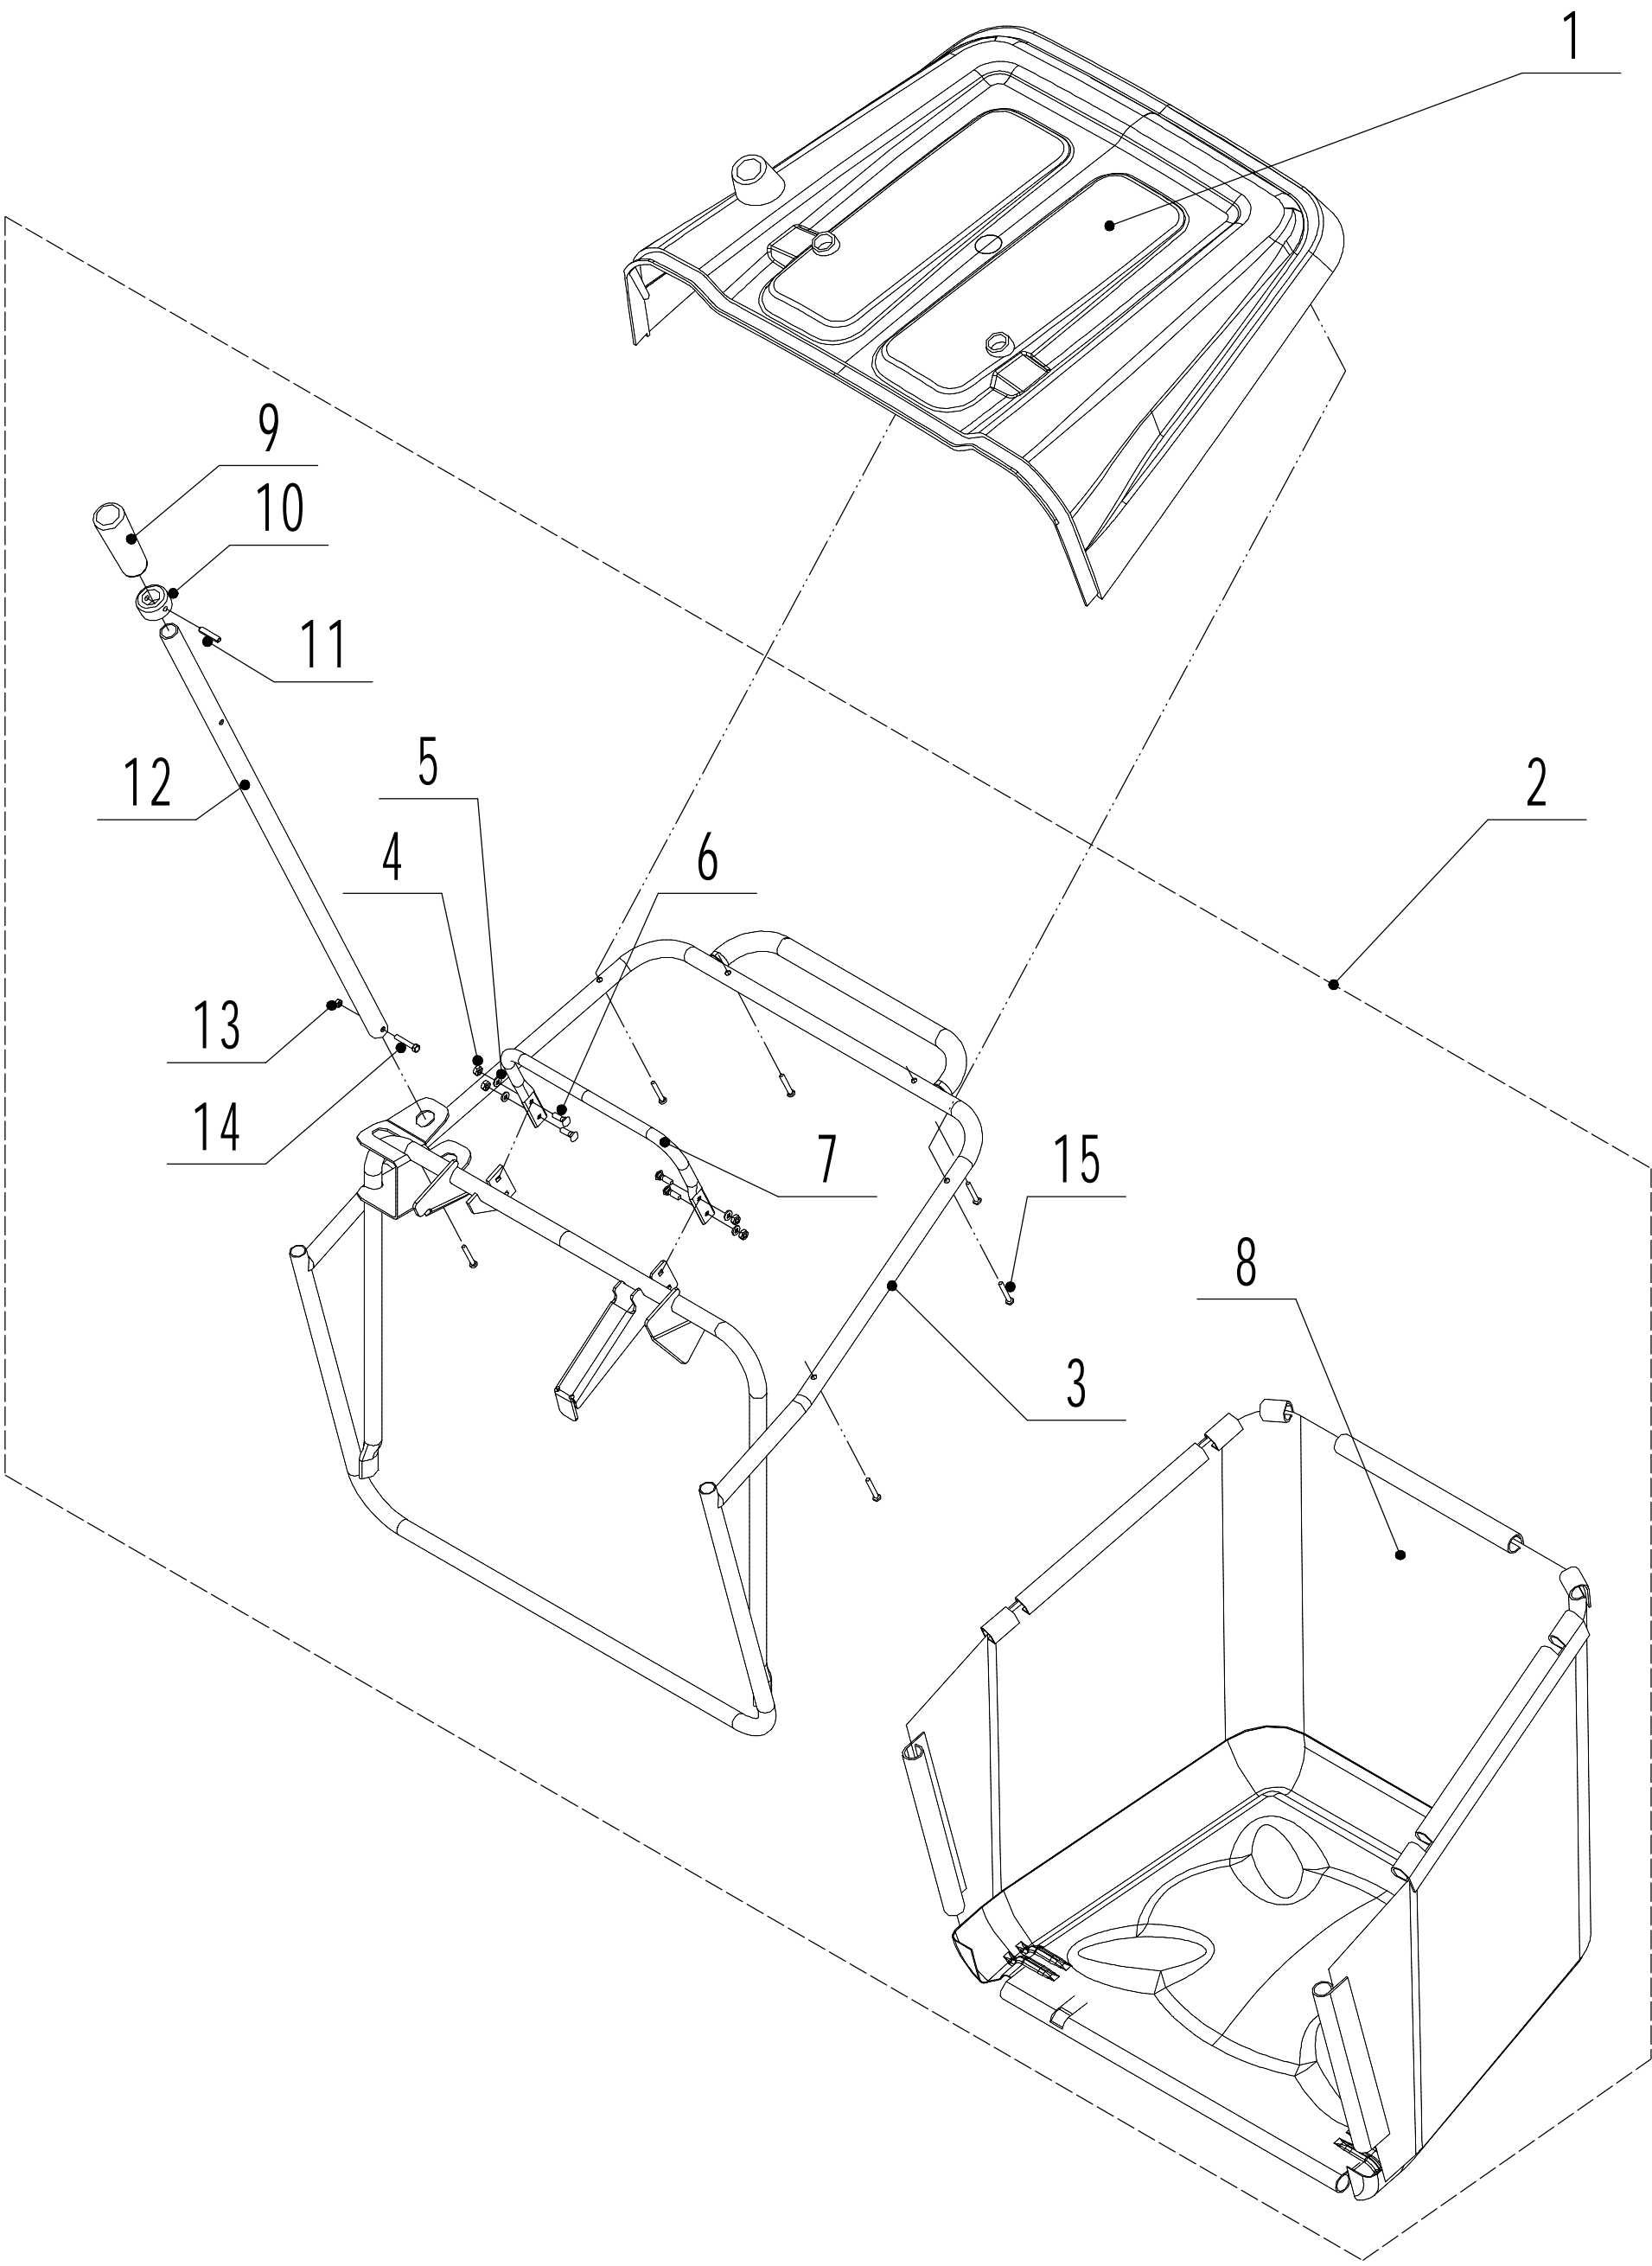

1 : Chair component

Part 1: Chair Component			
No.	ART	NAME	Qty
1	UR760-00006	Chair	1
2	UG700-00022	Nut - M8	8
3	U455-00053	Spring washer - Ø8	12
4	U455-00061	Washer - 8	12
5	UR810-00001	Connecting plate	1
6	UA516-00042	Screw - 8*20	8
7	UA516-00008	Screw - 8*16	8
8	UR760-00009	Right rail	1
9	UR760-00008	Left rail	1
10	UR200-00061	Bolt -10*25	2
11	UR810-00002	Surporting plate	1
12	UR810-00003	Damping spring	2
13	U455-00029	Washer - 10	2
14	UZT85-00002	Nut - M10	2
15	UR760-00016	Cushion	2
16	UR760-00023	Stage bolt	2
17	UR760-00011	Washer	2
18	U455-00007	Nut - M8	2
19	UR760-00014	Bolt - 8*45	1
20	UR760-00015	Bush	1
21	UR760-00018	Cap	1
22	UR810-00004	Pressing spring	1
23	UR810-00005	Switch	1

2: Grass catcher assembly

Part 2: Grass catcher assembly			
No.	ART	NAME	Qty
1	UR810-00006	Grass catcher cover assembly	1
2	UR810-00007	Grass catcher cover	1
3	UR810-00008	right side plate	1
4	UR810-00009	left side plate	1
5	UZT85-00135	Washer - 4	8
6	UR810-00010	Screw - 4x16	8
7	UR810-00011	Grass catcher frame assembly	1
8	UR810-00012	Grass catcher frame	1
9	U455-00013	Nut - M6	4
10	U455-00054	Washer - 6	4
11	UG700-00129	Bolt - M6x20	4
12	UR810-00013	Grass bag hand lever	1
13	UR810-00014	Grass bag	1
14	UG390-00056	hand lever grip	1
15	UR810-00015	lever block	1
16	UR810-00016	pin - 6x35	1
17	UR810-00017	control lever	1
18	U455-00006	Nut - M5	1
19	UR760-00074	Bolt - M5x30	1
20	UR810-00018	Screw - 5x35	6