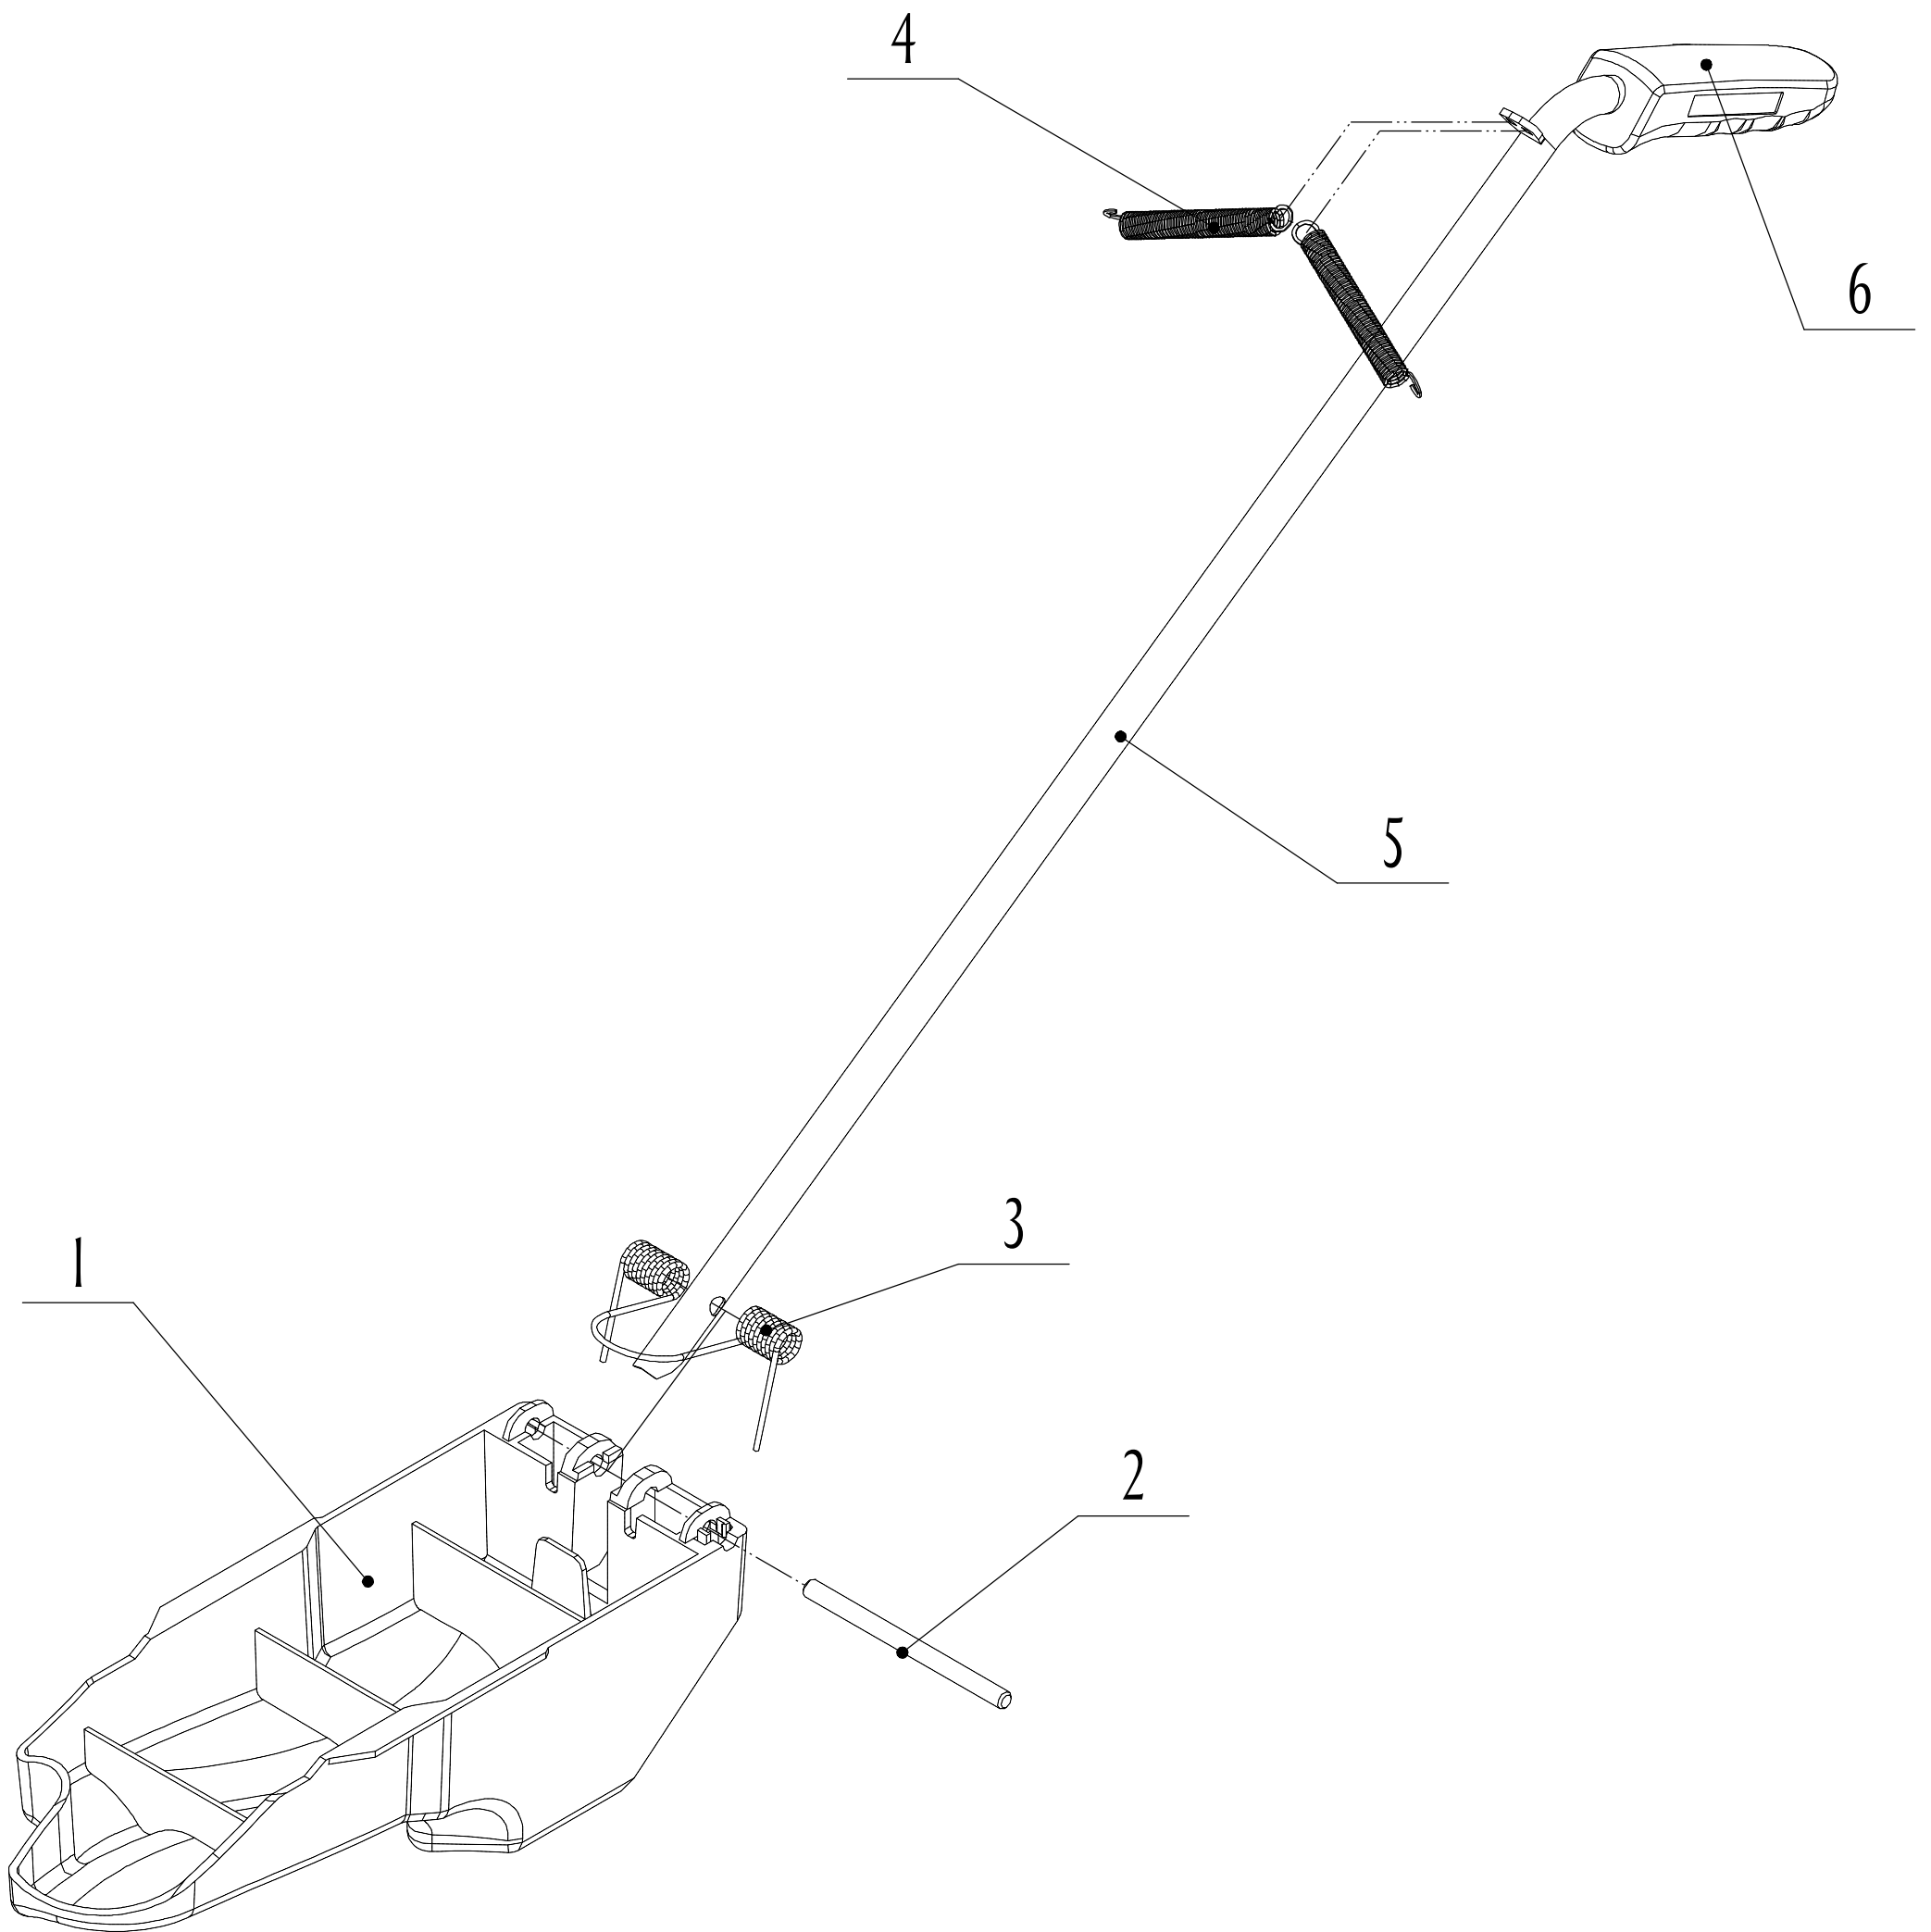

9: Mulching plug part

Part 9: Mulching plug part			
No.	ART	NAME	Qty
1	UR810-00088	Mulching plug grip	1
2	UR810-00089	Screw	1
3	U506-00049	Washer - 5	1
4	U455-00006	Nut - M5	1
5	UR810-00090	Pull spring	2
6	UR810-00091	Mulching plug spring	1
7	UR810-00092	Pin axis	1
8	UR810-00093	Mulching plug	1
9	UR810-00094	Mulching plug grip bush	1