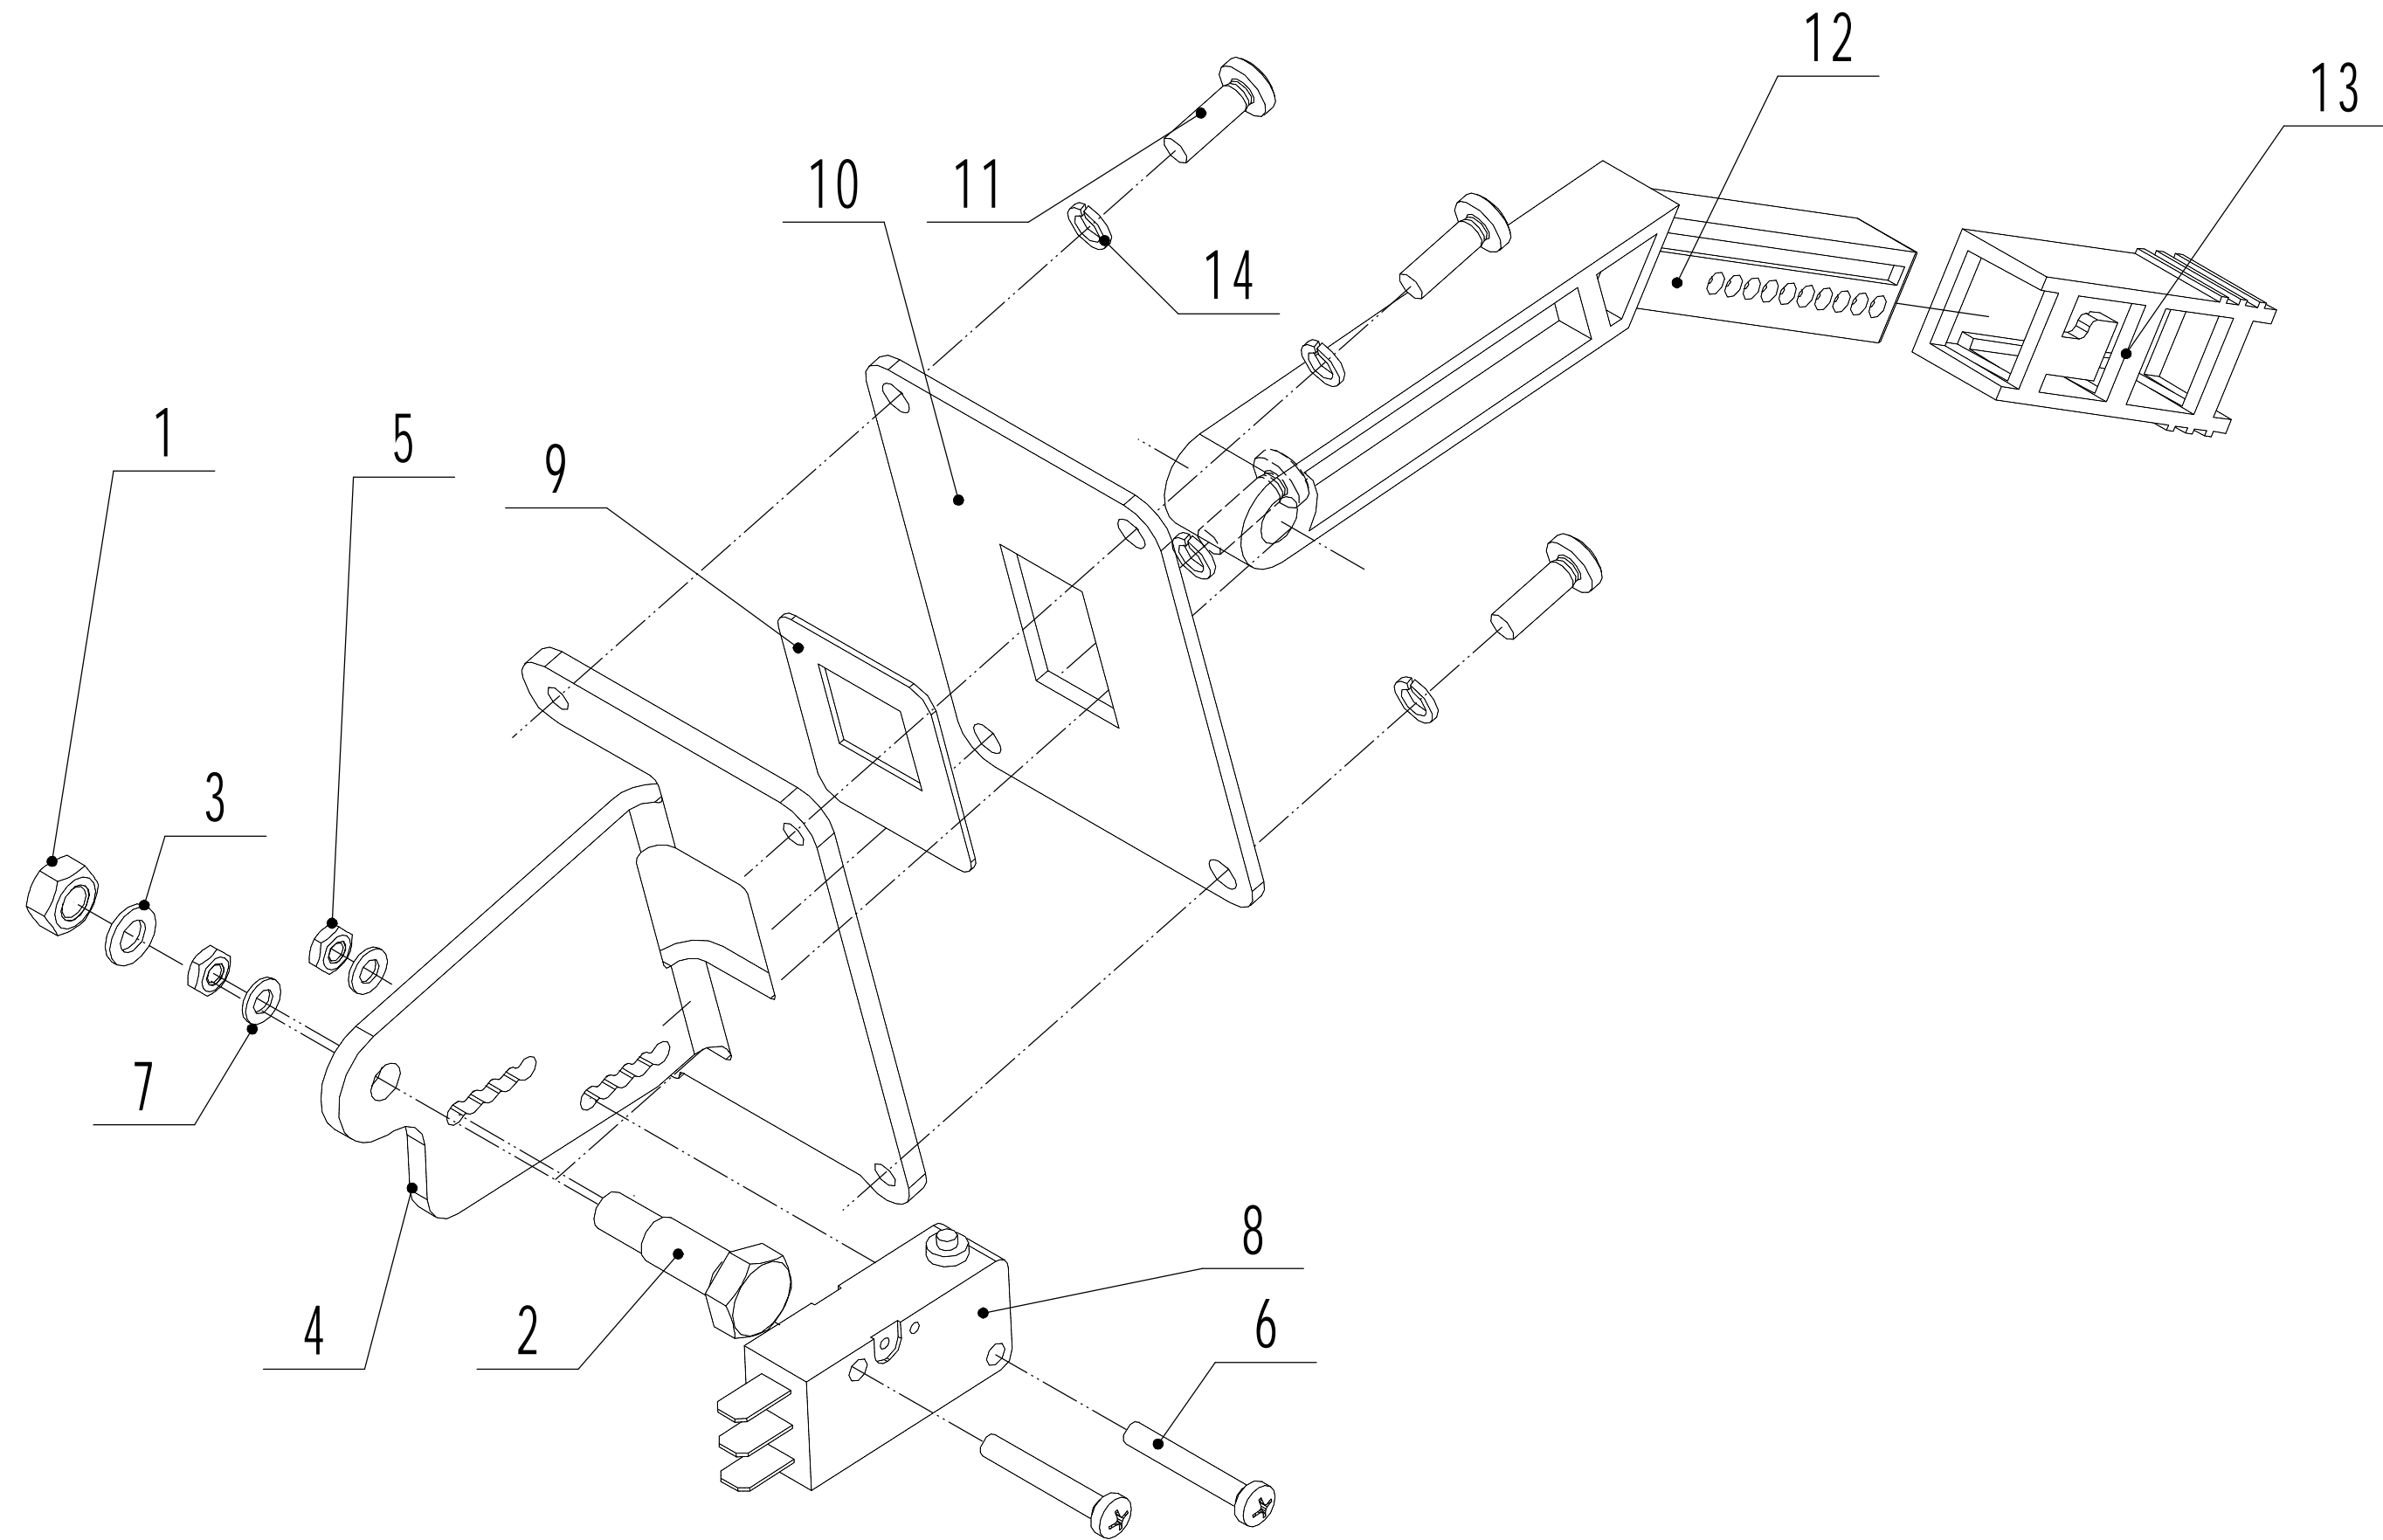

4: Indicator part

Part 4: Indicator Part

No.	ART	NAME	Qty
1	U455-00006	Nut - M5	1
2	UR810-00054	Stage bolt	1
3	U506-00049	Washer	1
4	UR810-00055	Bracket	1
5	UV160-00037	Nut - M3	2
6	UV160-00024	Screw - M3x20	2
7	UV160-00036	Washer - 3	2
8	UR810-00056	Indicator switch	1
9	UR810-00057	Sliding baffle	1
10	UR810-00058	Cover	1
11	UR810-00042	Screw - 4.2x16	4
12	UR810-00060	Pressing stick	1
13	UR810-00061	Connecting stick	1