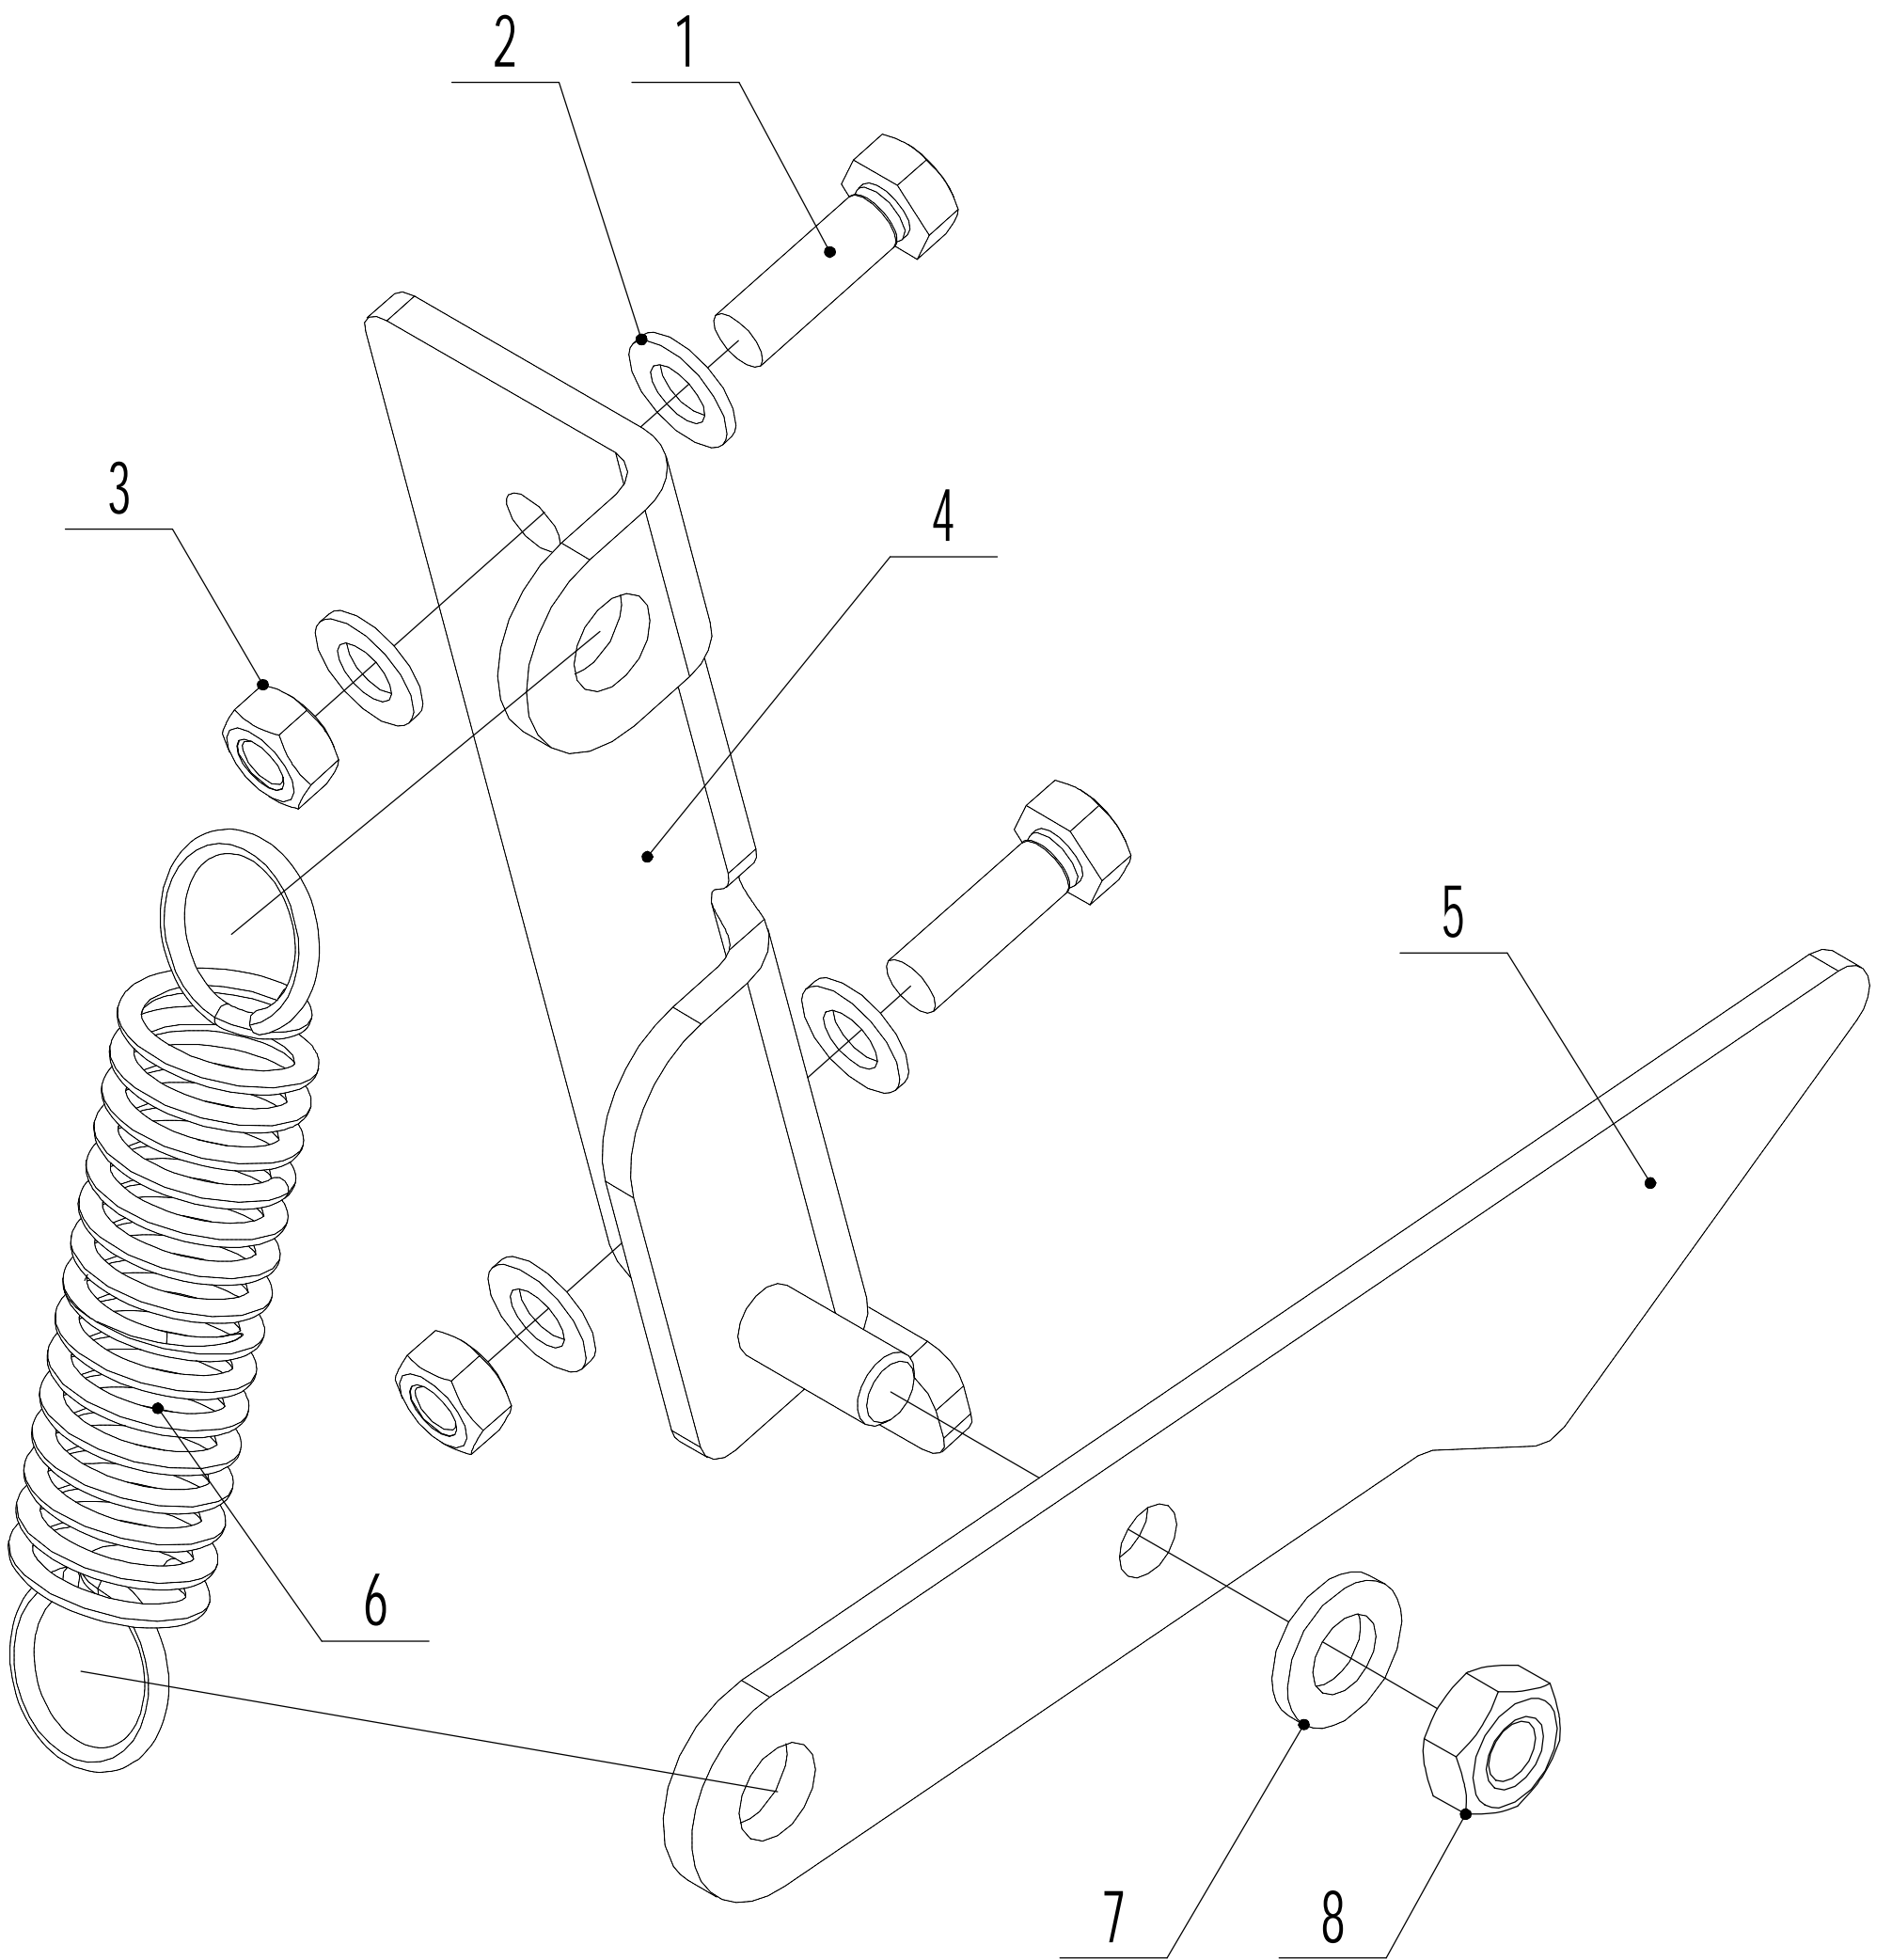

17: Grass catcher hook

Part 17: Grass catcher hook			
No.	ART	NAME	Qty
1	UG806-00023	Bolt - M5x16	2
2	U506-00049	Washer - 5	4
3	U455-00006	Nut - M5	2
4	UR810-00121	Hook bracket	1
5	UR810-00122	Frame hook	1
6	UR810-00123	Pull spring	1
7	UG806-00011	Washer - 6	1
8	U455-00013	Nut - M6	1