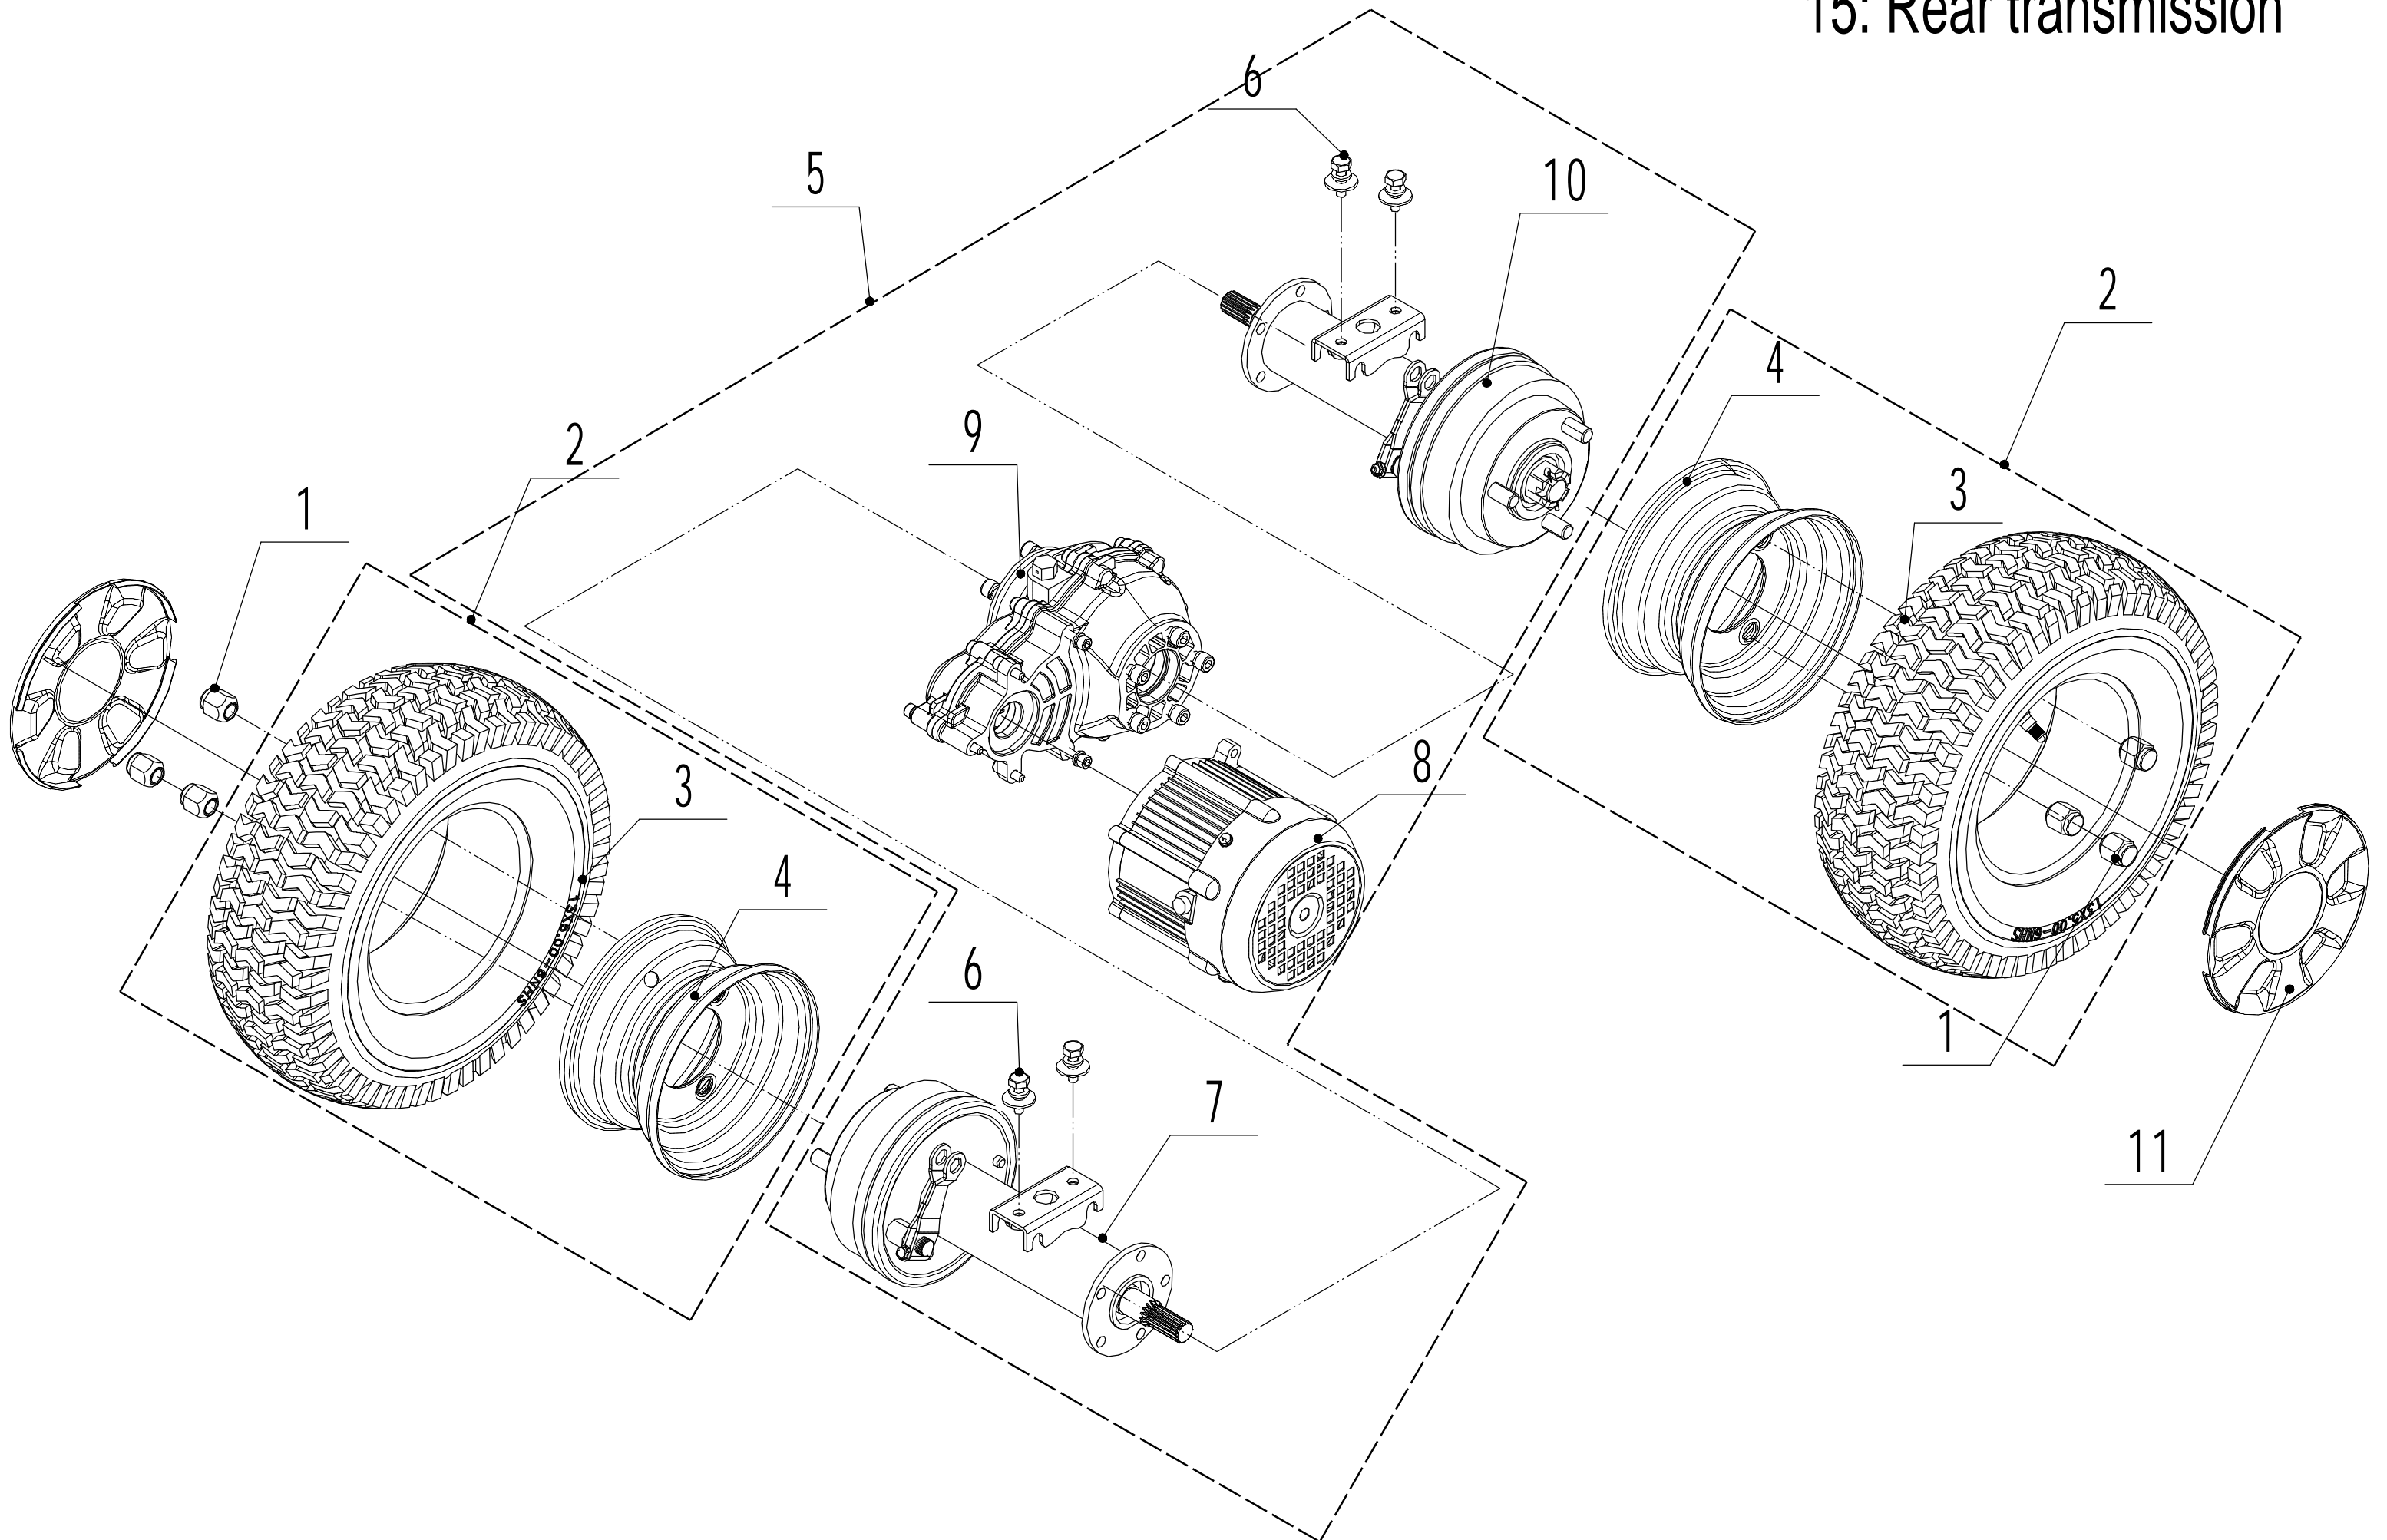

15: Rear transmission

Part 15 :Rear transmission			
No.	ART	NAME	Qty
1	UR760-00139	Nut	6
2	UR760-00140	Wheel	2
3	UR760-00141	Tire	2
4	UR810-00119	Wheel hub	2
5	UR760-00143	Air tap	2
6	UR760-00144	Combined bolt - M8*25	4
7	UR760-00145	Left shaft assembly	1
8	UR760-00146	Motor	1
9	UR760-00147	Gearbox	1
10	UR760-00148	Right shaft assembly	1
11	UR760-00149	Rear transmission assembly	1