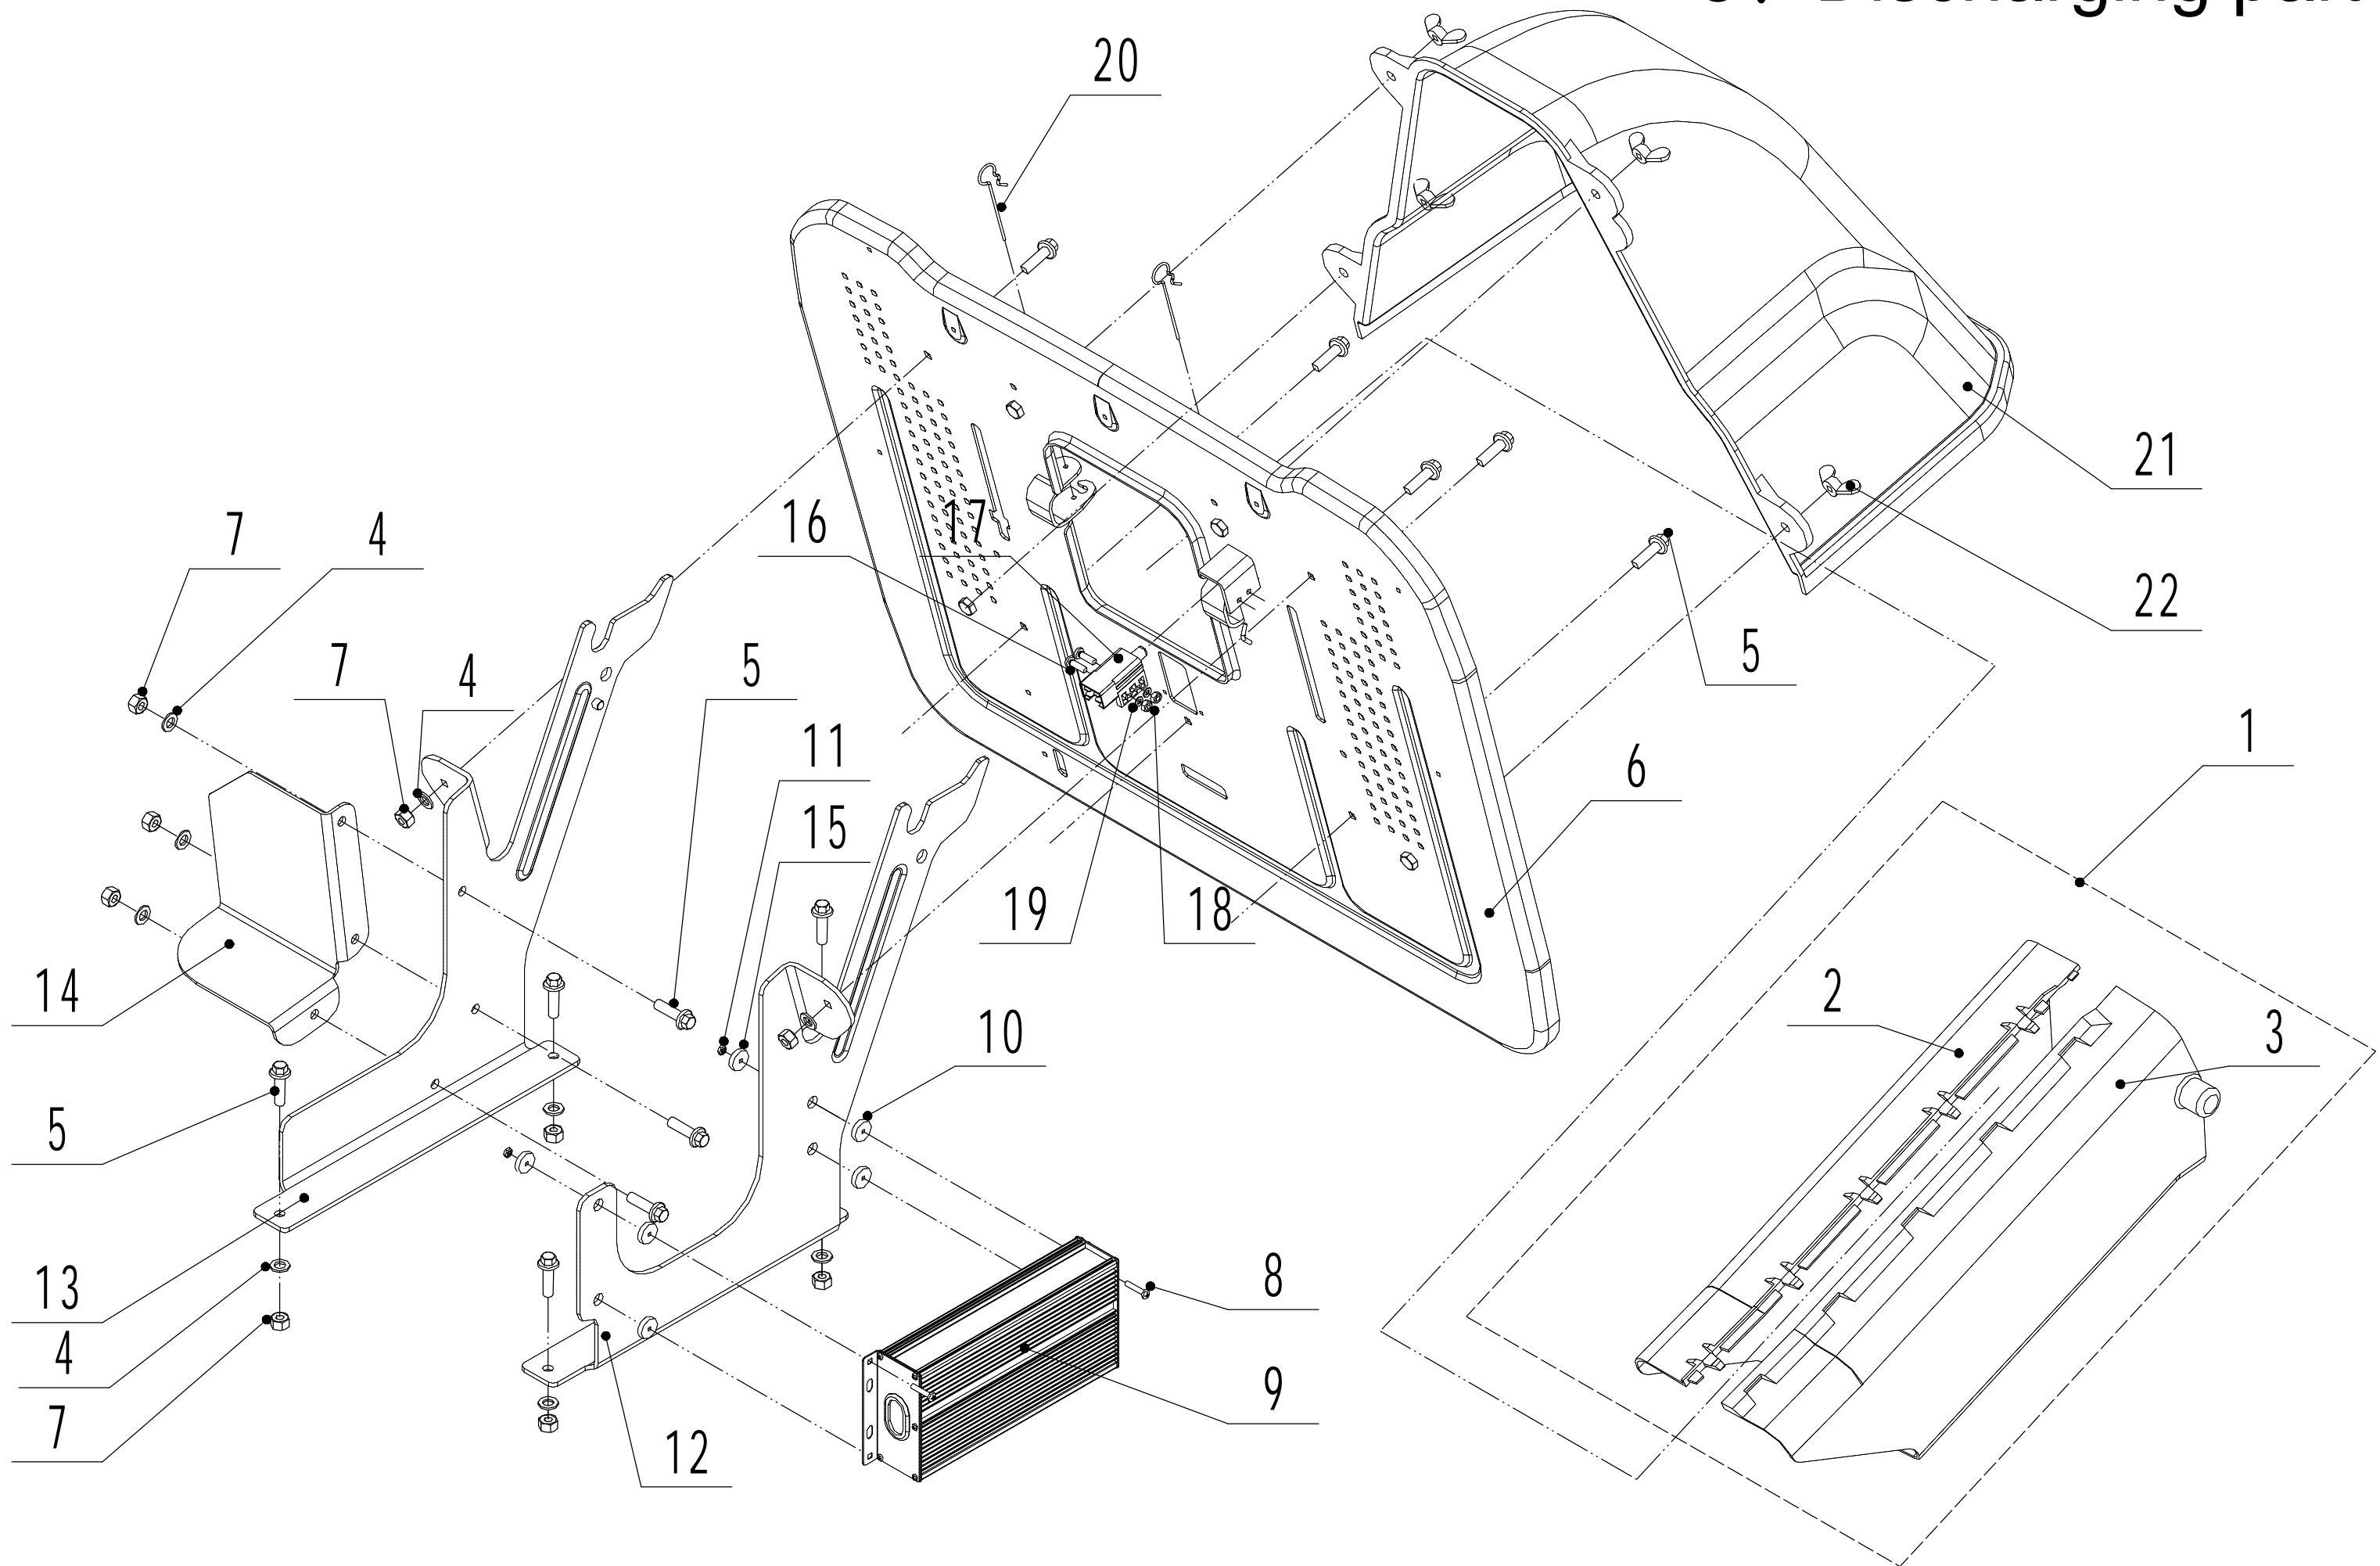

5: Discharging part

Part 5: Discharging part			
No.	ART	NAME	Qty
1	UR810-00062	discharging pipe	1
2	UR810-00063	discharging pipe left part	1
3	UR810-00064	discharging pipe right part	1
4	U455-00061	Washer - 8	9
5	UR200-00054	Bolt - M8x25	12
6	UR810-00065	Grass catcher	1
7	U455-00007	Nut - M8	9
8	UR760-00038	Screw - M4x20	2
9	UR810-00066	Walking controller	1
10	UR760-00039	Spacer	4
11	UR760-00041	Nut - M4	2
12	UR810-00067	Left bracket of grass bag back plat	1
13	UR810-00068	Right bracket of grass bag back pla	1
14	UR810-00069	Supporting frame of battery cabi	1
15	UR760-00040	Insulation cushion	2
16	UR810-00070	Screw - M5x16	2
17	UZT85-00134	Limit switch	1
18	U455-00006	Nut - 5	2
19	U506-00049	Washer - 5	2
20	UR810-00071	Check ring	2