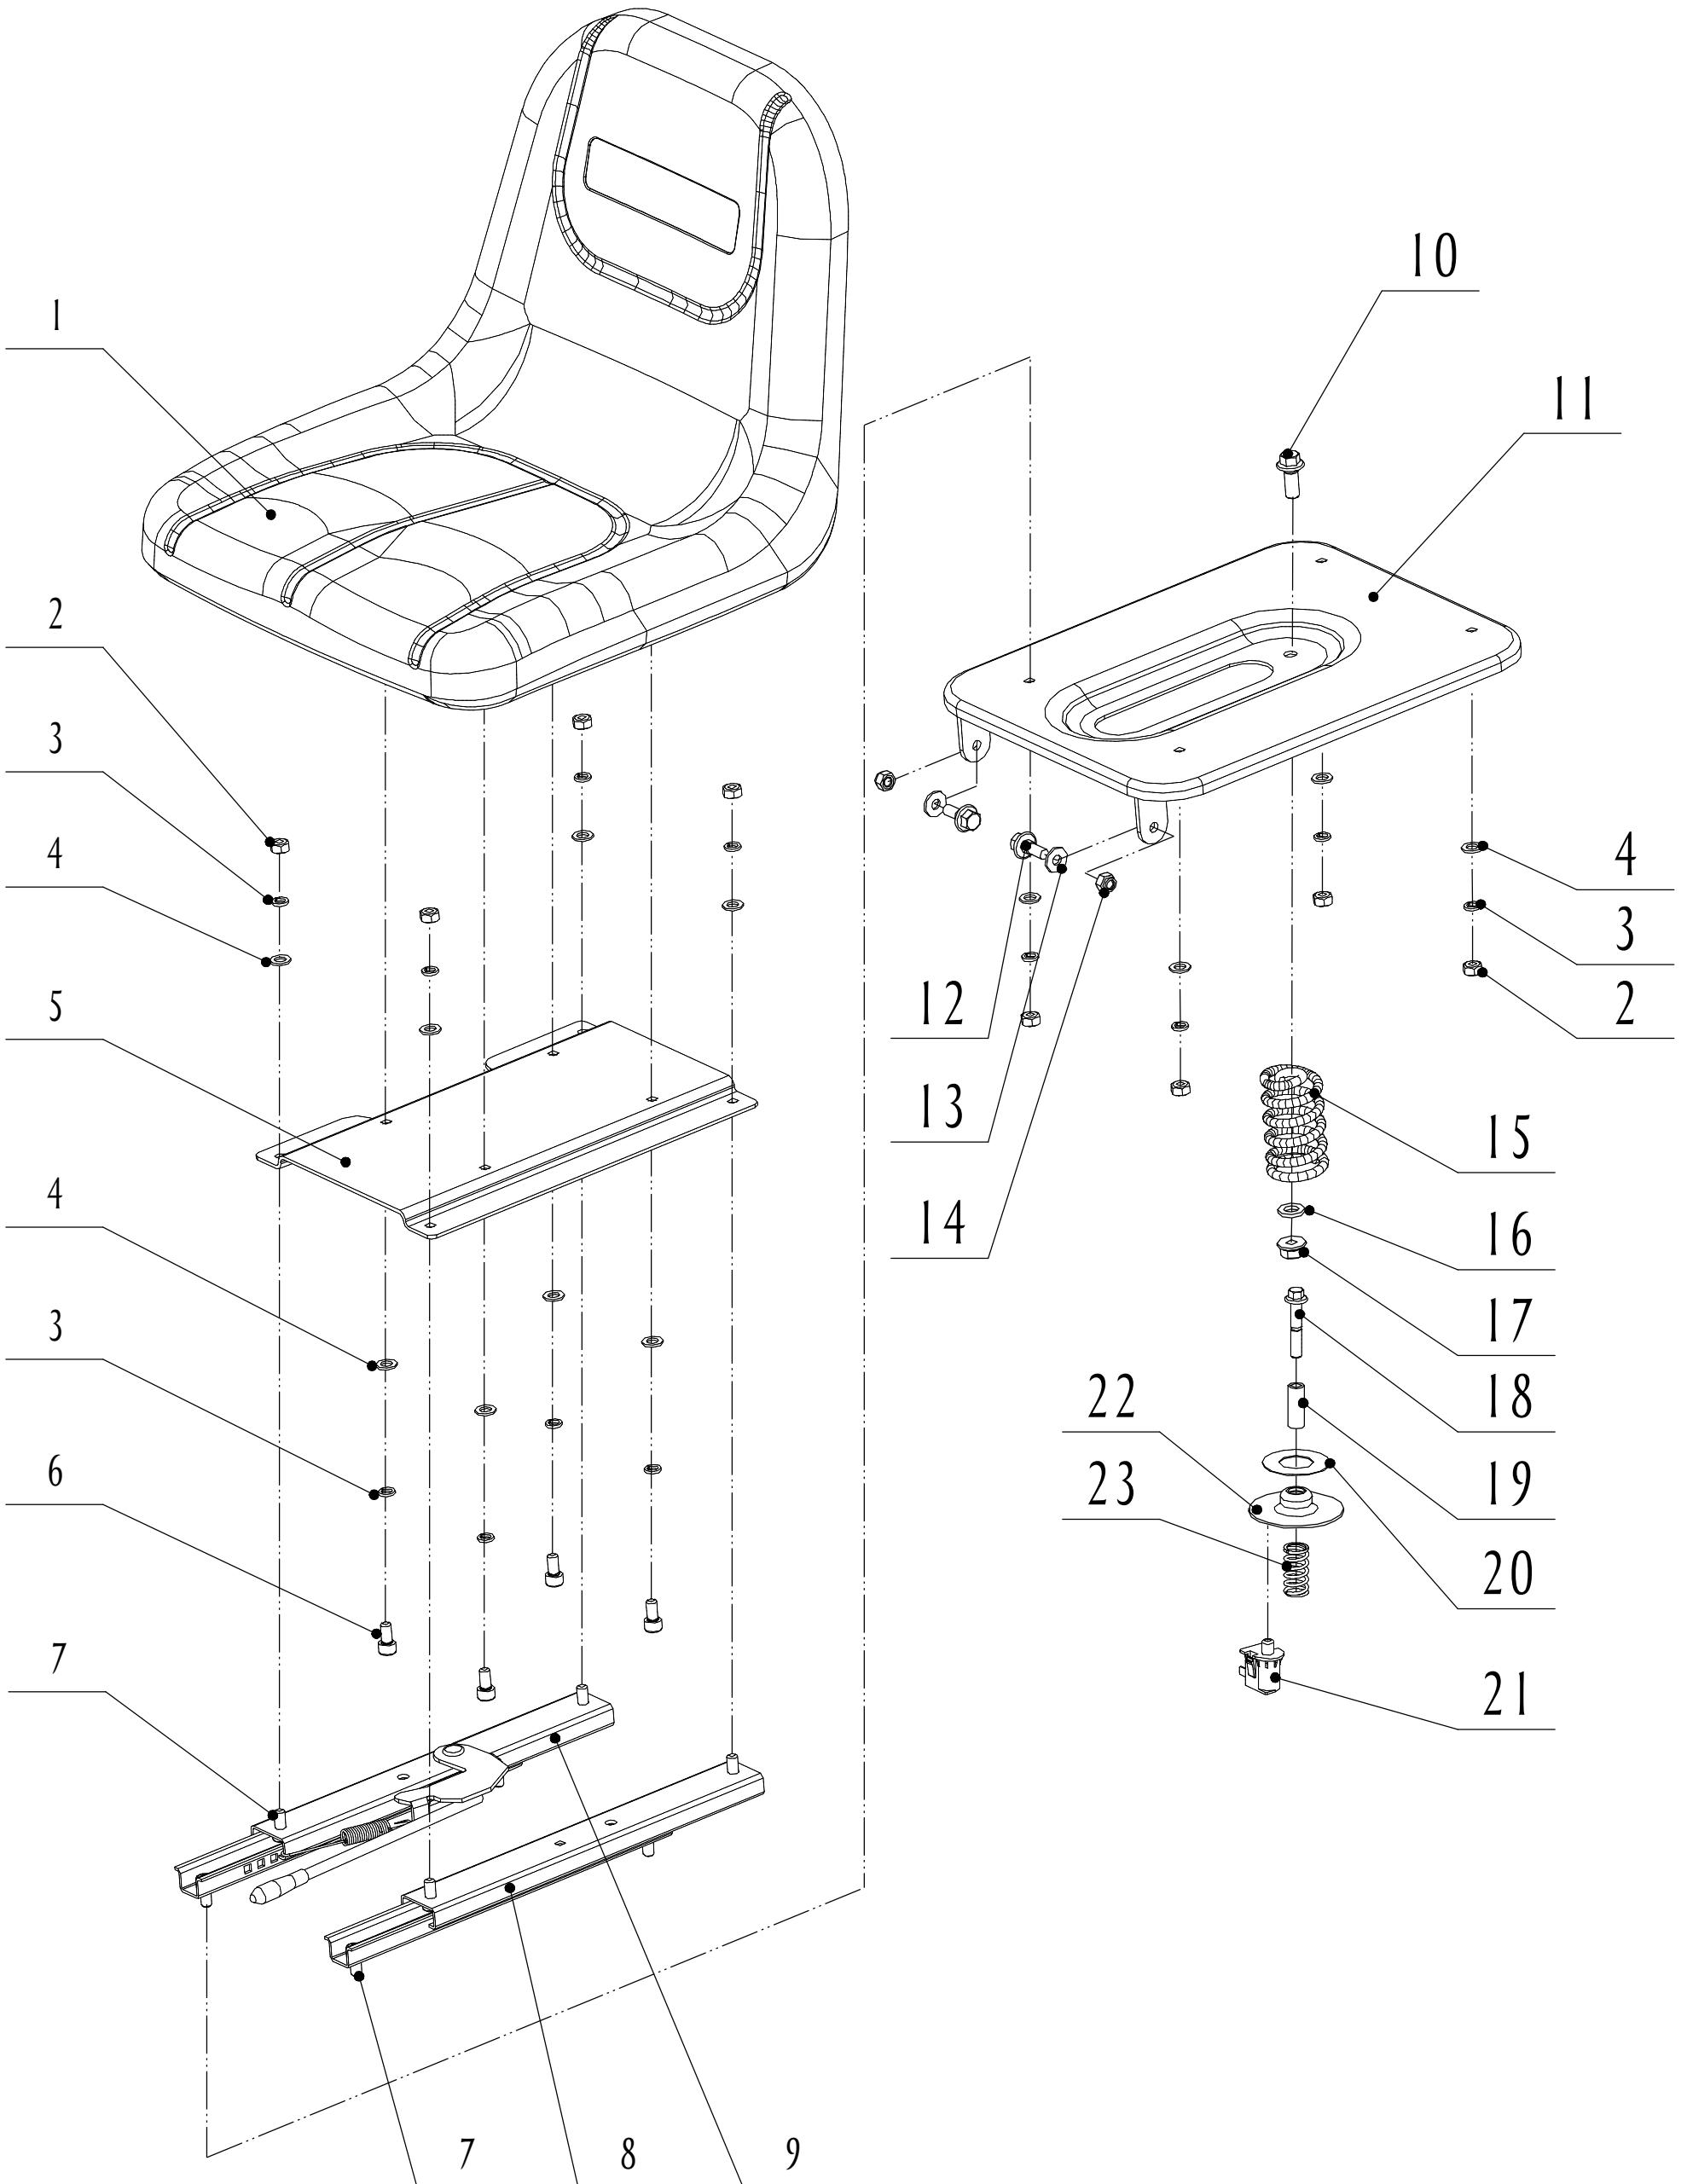

1 : Chair component

Part 1: Chair Component			
No.	ART	NAME	Qty
1	UR760-00006	Chair	1
2	UG700-00022	Nut - M8	8
3	U455-00053	Spring washer - Ø8	12
4	U455-00061	Washer - 8	12
5	UR810-00001	Connecting plate	1
6	UA516-00042	Screw - 8*20	8
7	UA516-00008	Screw - 8*16	8
8	UR760-00009	Right rail	1
9	UR760-00008	Left rail	1
10	UR200-00061	Bolt -10*25	2
11	UR810-00002	Surporting plate	1
12	UR810-00003	Damping spring	2
13	U455-00029	Washer - 10	2
14	UZT85-00002	Nut - M10	2
15	UR760-00016	Cushion	2
16	UR760-00023	Stage bolt	2
17	UR760-00011	Washer	2
18	U455-00007	Nut - M8	2
19	UR760-00014	Bolt - 8*45	1
20	UR760-00015	Bush	1
21	UR760-00018	Cap	1
22	UR810-00004	Pressing spring	1
23	UR810-00005	Switch	1

2: Grass catcher assembly

Part 2: Grass catcher assembly			
No.	ART	NAME	Qty
1	UR810-00006	Grass catcher cover assembly	1
2	UR810-00007	Grass catcher cover	1
3	UR810-00008	right side plate	1
4	UR810-00009	left side plate	1
5	UZT85-00135	Washer - 4	8
6	UR810-00010	Screw - 4x16	8
7	UR810-00011	Grass catcher frame assembly	1
8	UR810-00012	Grass catcher frame	1
9	U455-00013	Nut - M6	4
10	U455-00054	Washer - 6	4
11	UG700-00129	Bolt - M6x20	4
12	UR810-00013	Grass bag hand lever	1
13	UR810-00014	Grass bag	1
14	UG390-00056	hand lever grip	1
15	UR810-00015	lever block	1
16	UR810-00016	pin - 6x35	1
17	UR810-00017	control lever	1
18	U455-00006	Nut - M5	1
19	UR760-00074	Bolt - M5x30	1
20	UR810-00018	Screw - 5x35	6