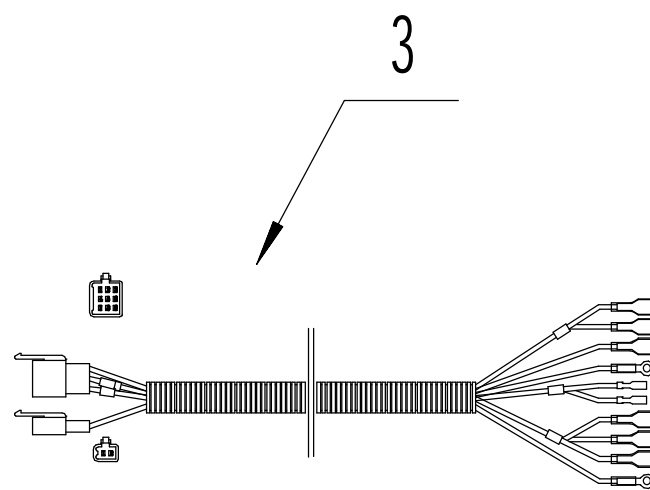

16: Charger and cables

Part 16 :Charger and Cables			
No.	ART	NAME	Qty
1	UR760-00168	Charger	1
2	UR760-00169	arger wire (European standard	1
3	UR810-00120	Cables and cards	1