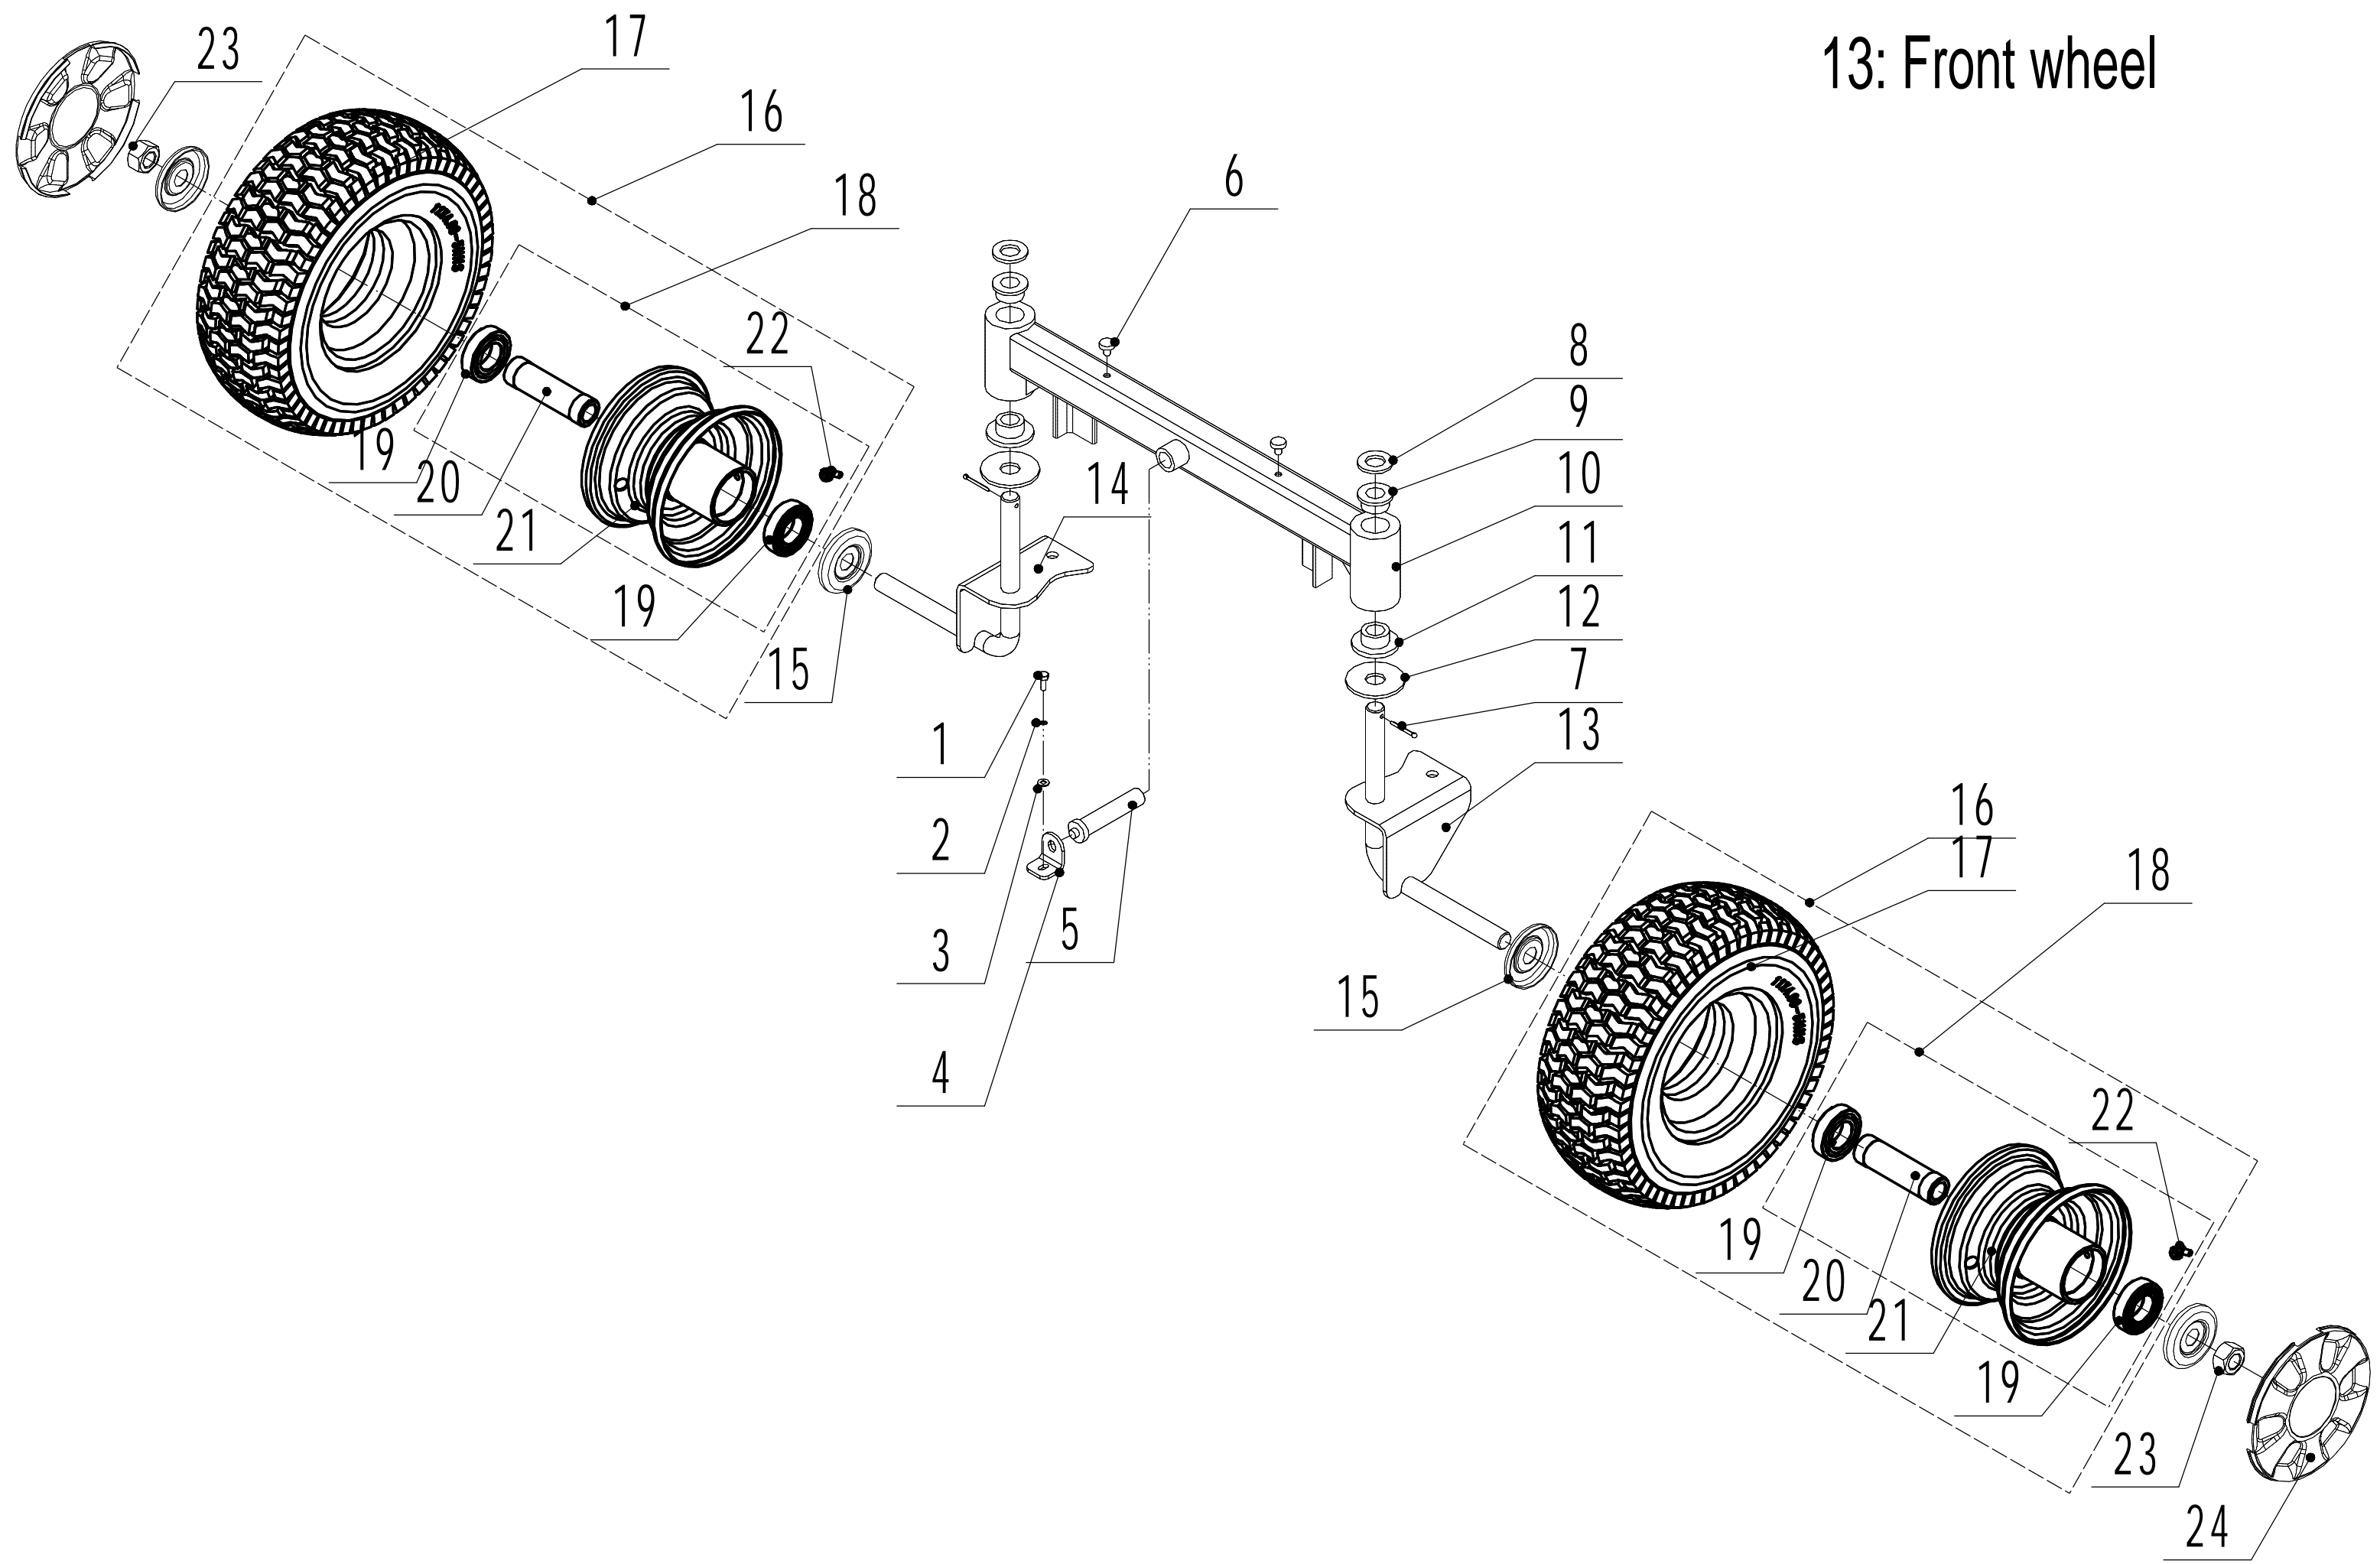

13: Front wheel

Part 13 :Front Wheel			
No.	ART	NAME	Qty
1	UR760-00083	Bolt - 5*12	1
2	U506-00028	Spring washer - 5	1
3	U506-00049	Washer - 5	1
4	UR760-00151	Limit plate	1
5	UR760-00152	Pin Axis of front wheel bracket	1
6	UR760-00153	Cushion	2
7	US270-00011	Check ring	2
8	UR200-00071	Washer - 16	6
9	UR760-00103	Rubber bush	2
10	UR760-00155	Front wheel hanging beam	1
11	UR760-00156	Rubber bush	2
12	UR760-00157	Big washer	2
13	UR760-00158	Left wheel axis	1
14	UR760-00159	Right wheel axis	1
15	UR760-00160	Dust-proof cover	4
16	UR760-00161	Axis bush	2
17	UR760-00162	Bearing	4
18	UR760-00163	Wheel	2
19	UR760-00164	Oil cup	2
20	UR760-00143	Air tap	2
21	UR810-00113	Wheel hub	2
22	UR760-00167	Tire	2
23	US270-00093	Nut - M16	2