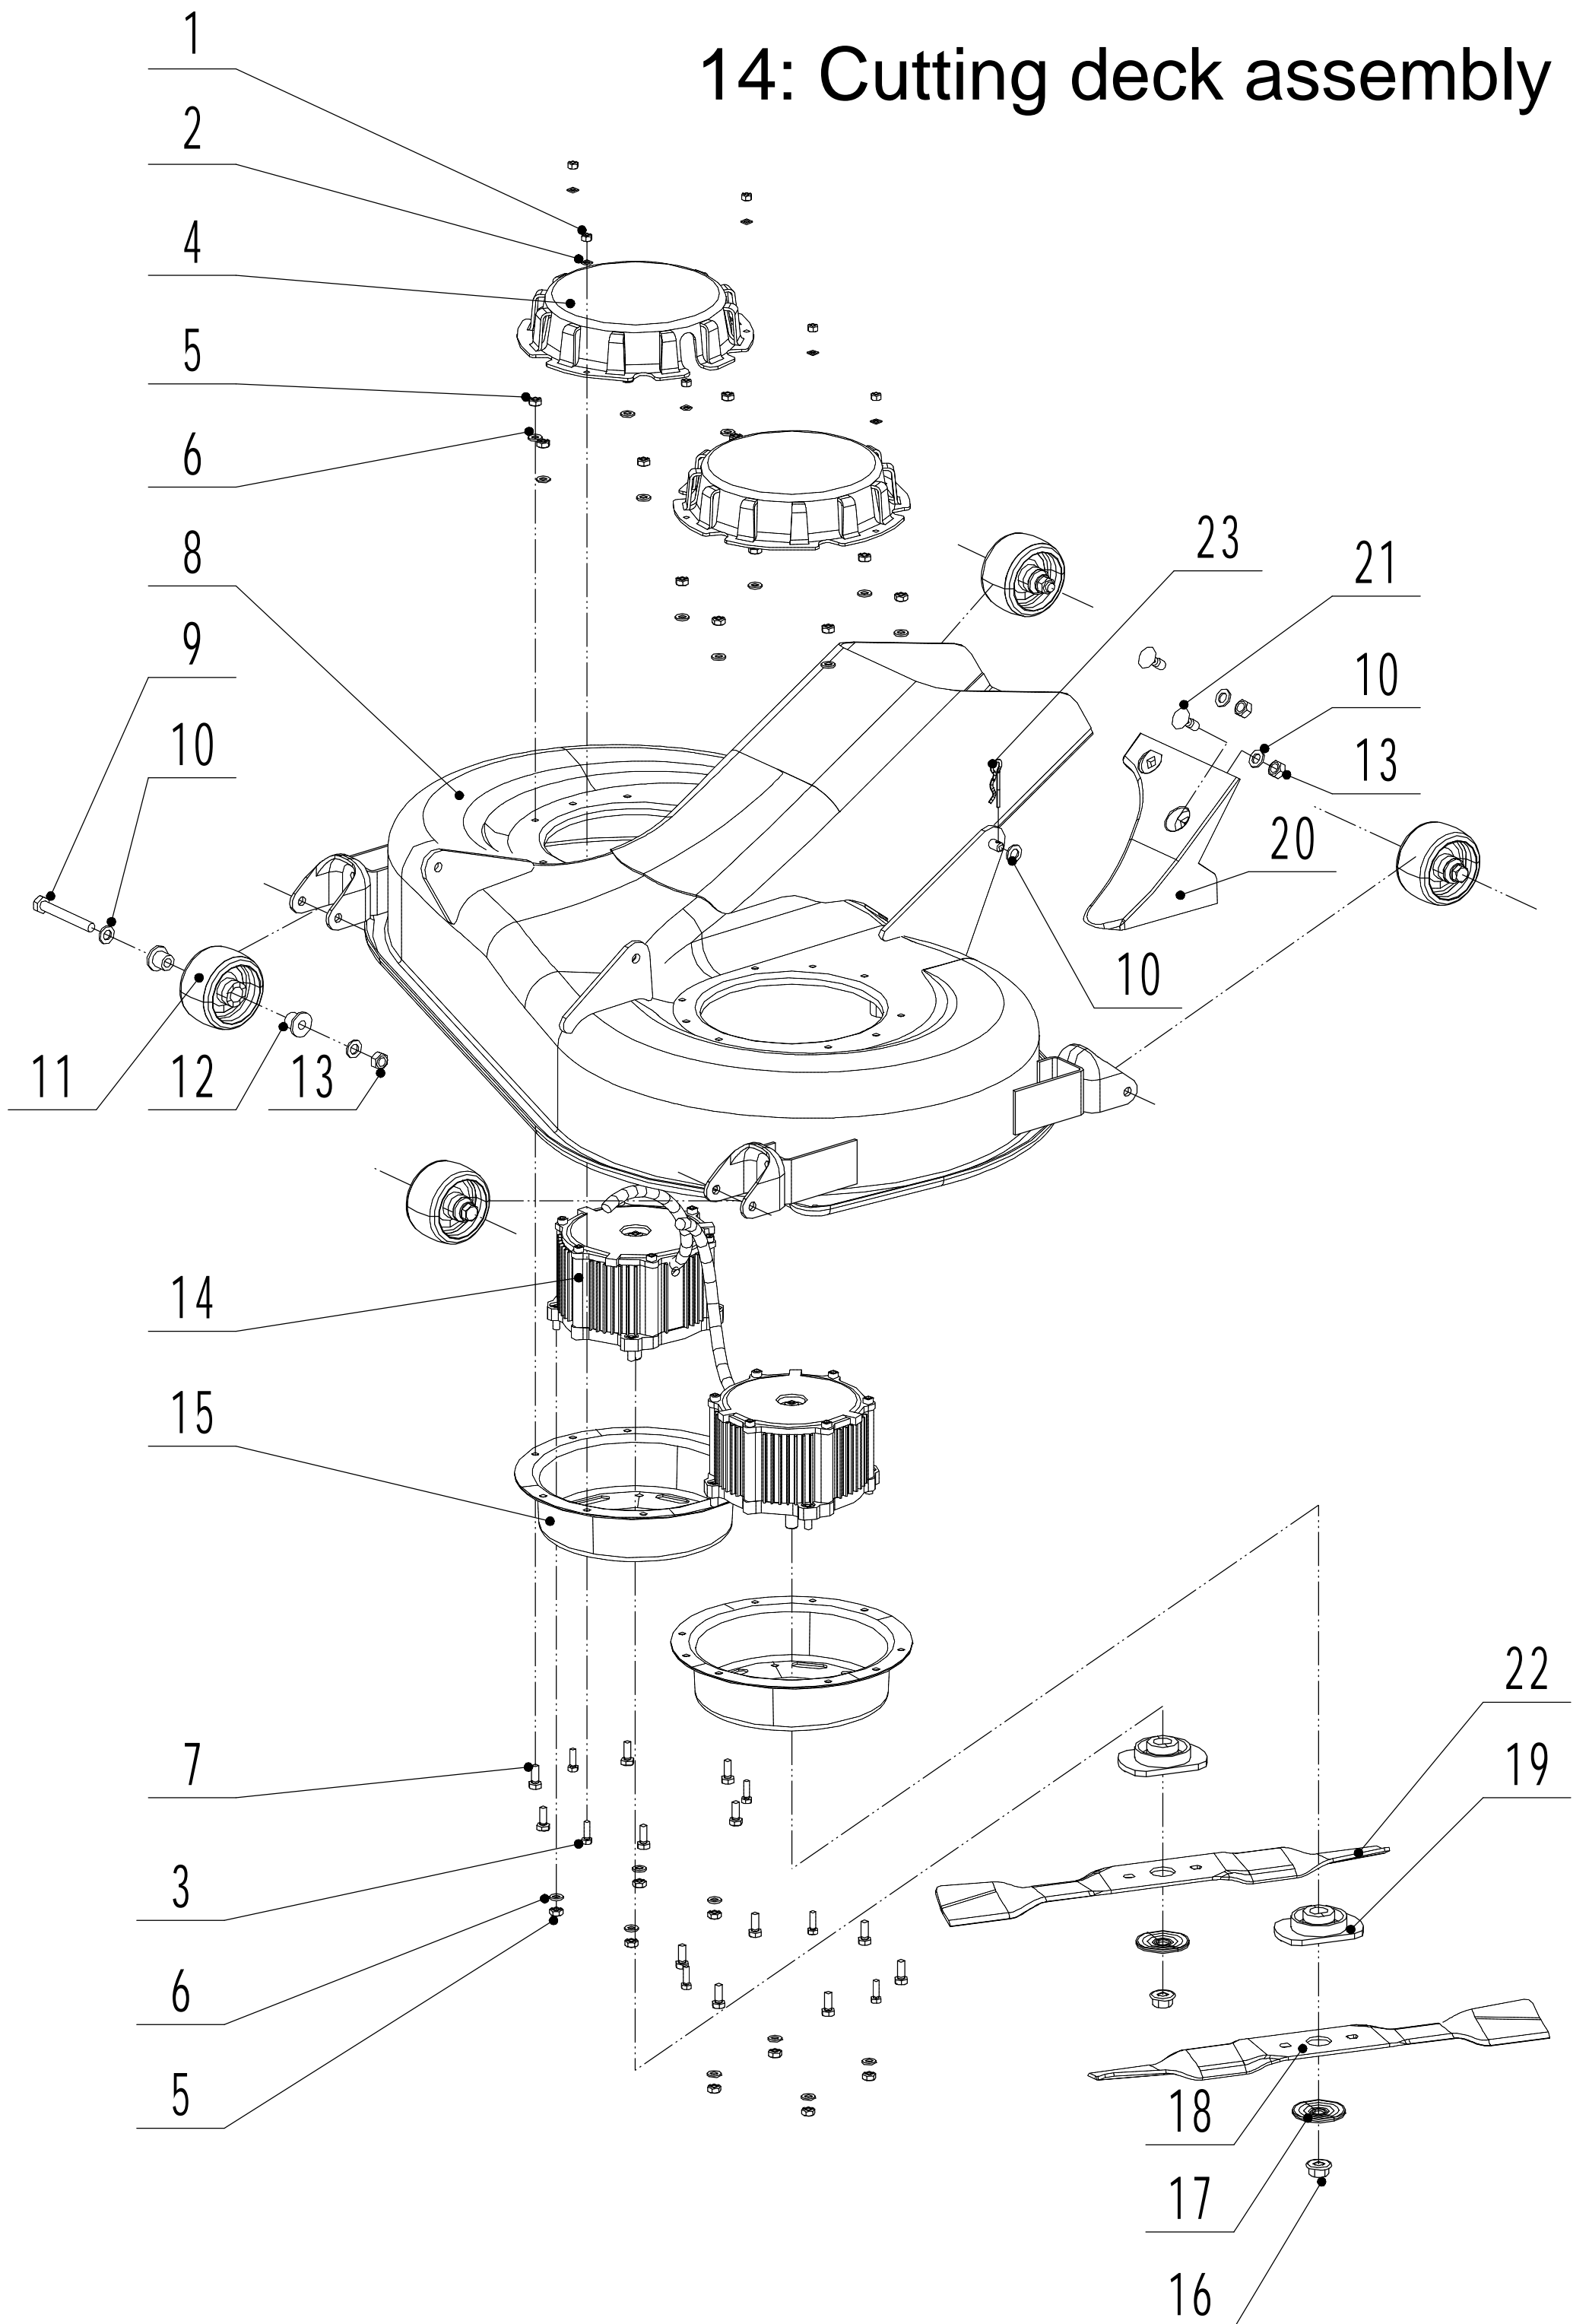

14: Cutting deck assembly

Part 14: Cutting Deck Assembly			
No.	ART	NAME	Qty
1	U455-00006	Nut - M5	6
2	U506-00049	Washer - 5	6
3	UG806-00023	Bolt - M5x16	6
4	UR760-00084	Engine cover	2
5	U455-00013	Nut - M6	20
6	U455-00054	Washer - 6	20
7	UG700-00138	Bolt - M6x16	12
8	UR810-00114	Cutting deck	1
9	UG700-00159	Bolt - M8x65	4
10	U455-00061	Washer - 8	10
11	UR760-00096	Universal wheel	4
12	UR760-00095	Universal wheel bearing	8
13	U455-00007	Nut - M8	6
14	UR760-00098	Cutting Motor	2
15	UR810-00115	Motor base	2
16	UZT85-00002	Nut - M10	2
17	U455-00049	Dish wash	2
18	UR810-00116	Left blade	1
19	UR760-00100	Adaptor	2
20	UR810-00117	Grass deflector	1
21	U506-00064	Bolt - M8x20	2
22	UR810-00118	Right blade	1