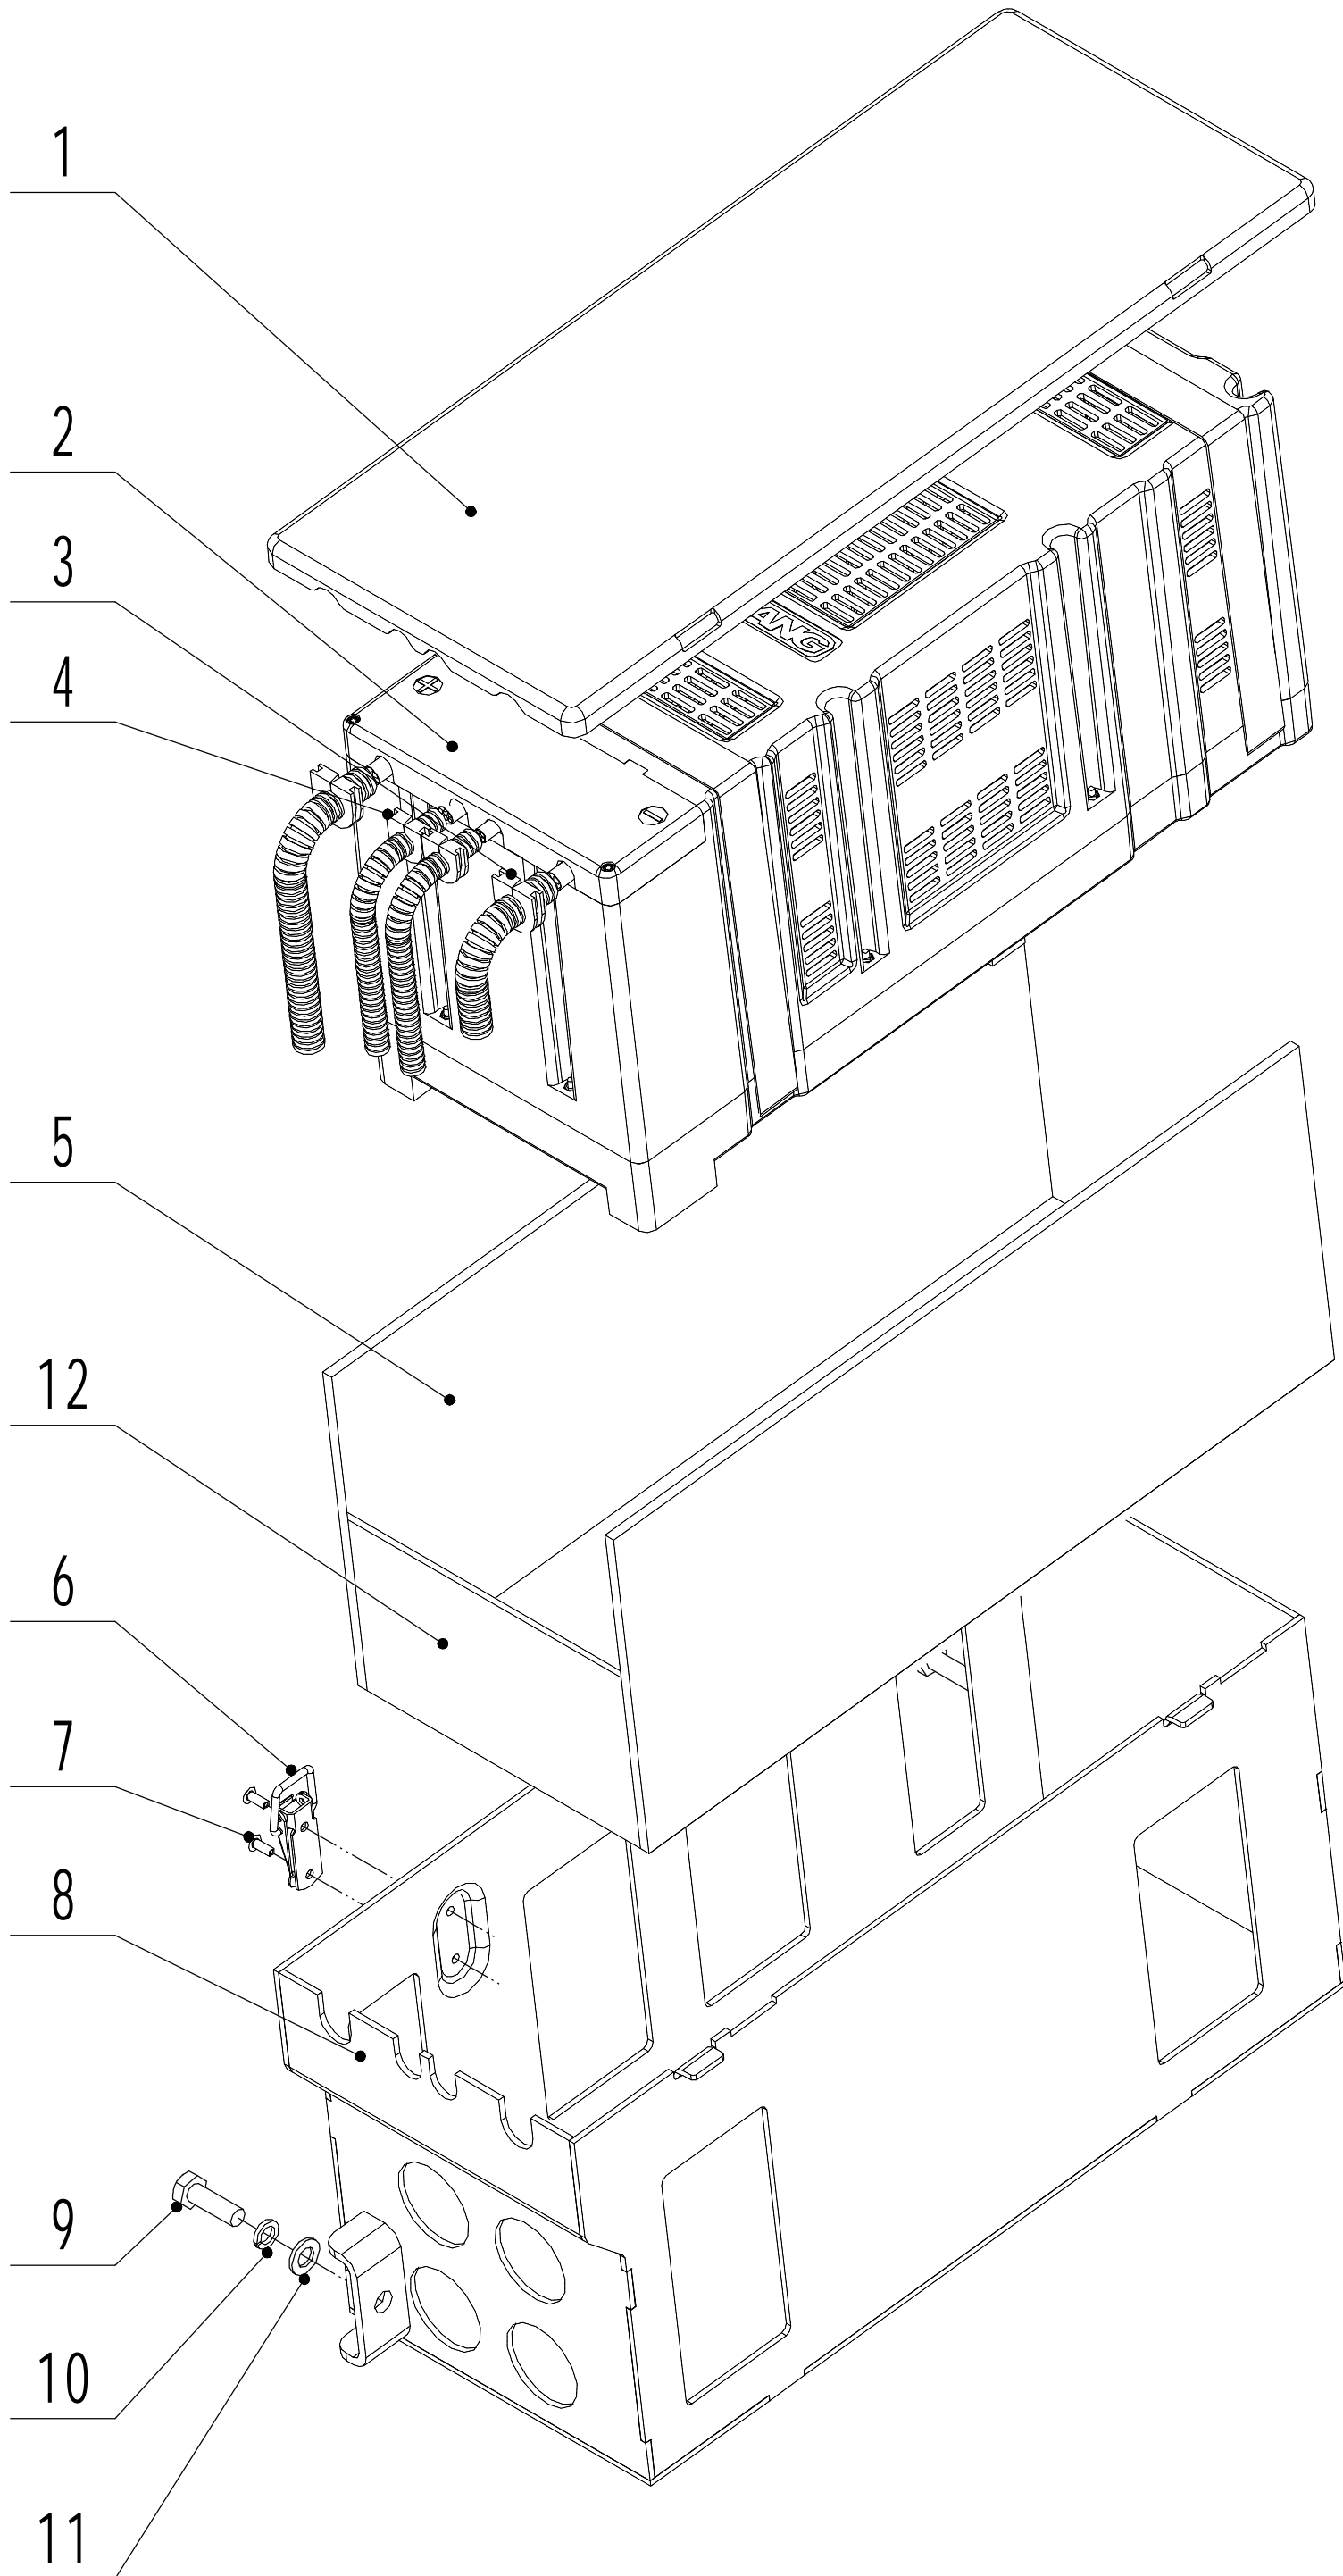

6: Battery part

Part 6: Battery part			
No.	ART	NAME	Qty
1	UR810-00072	Battery cabin cover	1
2	UR810-00073	Lithuim battery (31AH)	1
3	UR760-00064	Dustproof ring A	2
4	UR760-00065	Dustproof ring B	2
5	UR760-00037	Lower dustproof sponge	3
6	UR760-00066	Hasp	2
7	UR810-00074	Rivet	4
8	UR810-00075	Battery cabin	1
9	U537-00060	Bolt - M8x20	2
10	U455-00053	Spring washer - 8	2
11	U455-00061	Washer - 8	2
12	UR810-00076	Right dustproof sponge	1