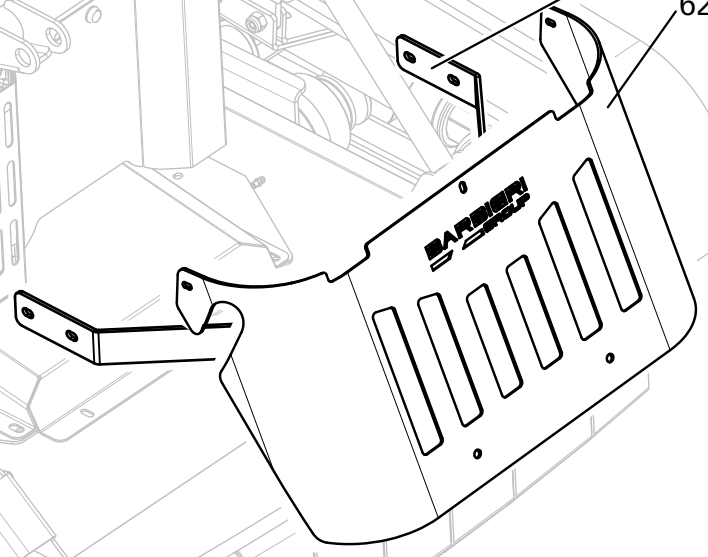

6203243A-1

6203267B

9990911A

6202586

6202035

6202429

6202585

6202668

9902180

6202667

6202122