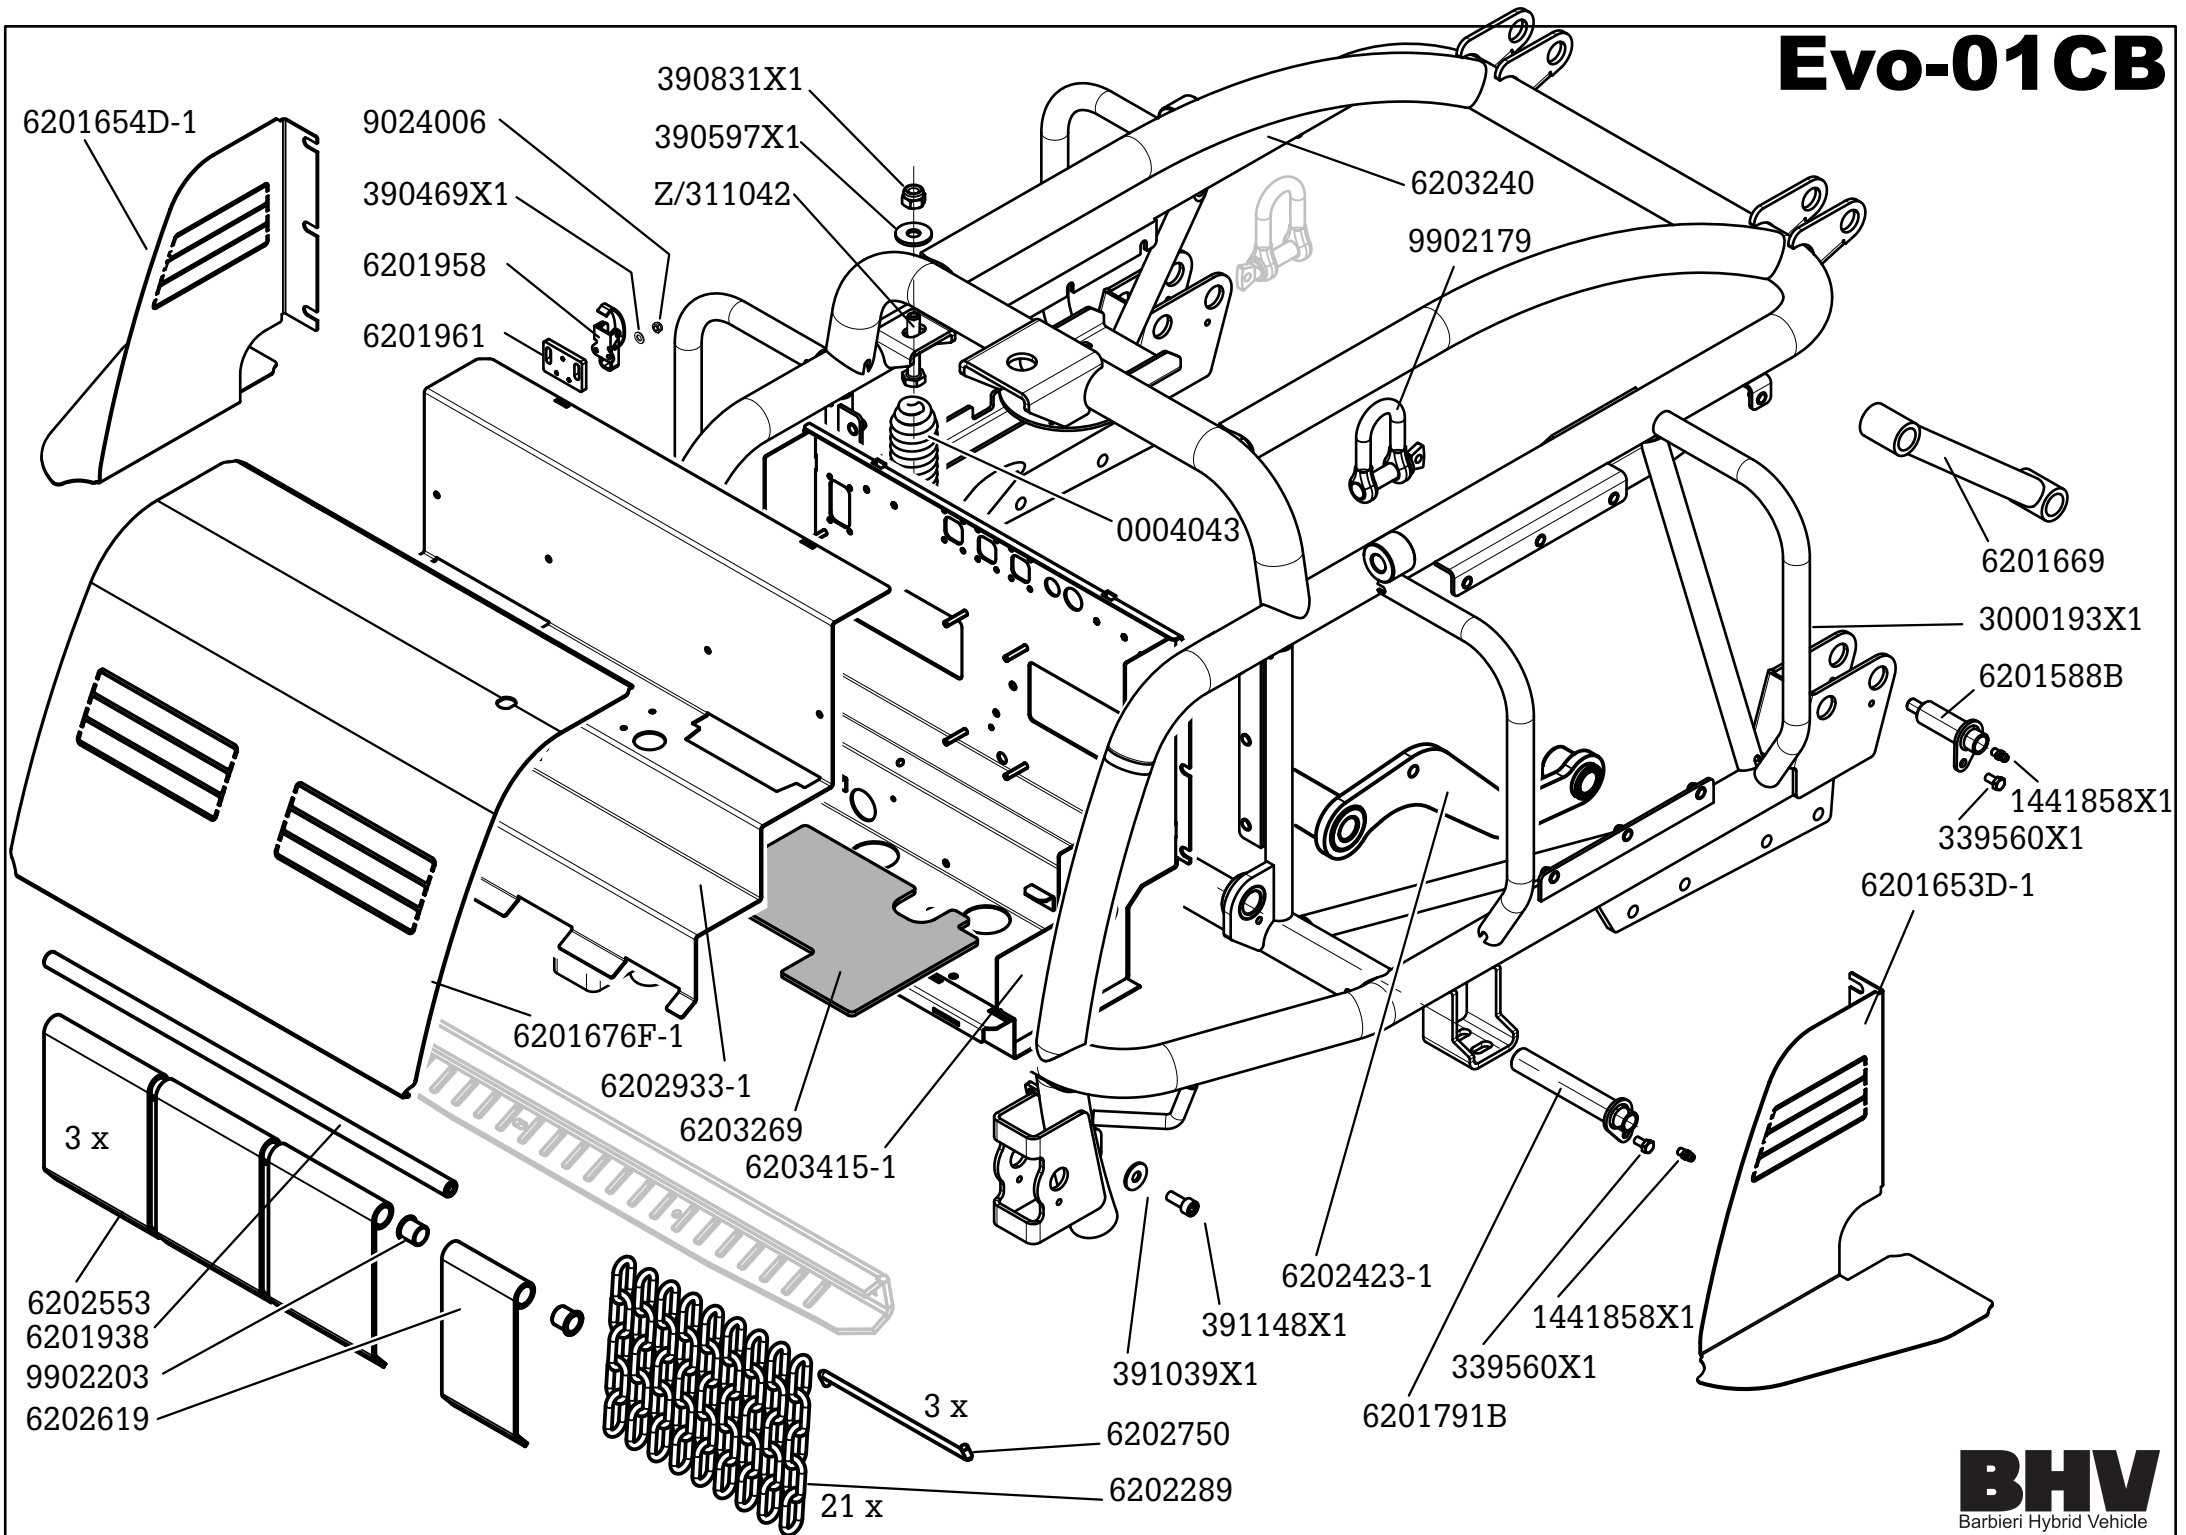

Parts code: PC - 6200 - 84
Publishing date: 10 Jan 2022
Printed in Italy

REMOTE CONTROL SLOPE MOWER

MODEL:

X Rot 80 Evo

Evo80K

Spare Part Catalogue

BHV
Barbieri Hybrid Vehicle

Evo-01CB

Evo-02K

Evo-03

Evo-04

Evo-05K

Evo-06AK

T3V-06B

T: 2X 07

T:E-08

RC62G0006103-->

	(A) 9901903
	(D) 9902362 Pwr
	(E) 9902289 Time
	(B) 50A 9902157
	(C) 30A 9901807
	03A - 9902182
	7.5A - 9901904
	15A - 9901906
	20A - 9902183
	30 A - 9902184

Evo 09K

Evo-10

Evo 13K

6203243A-1