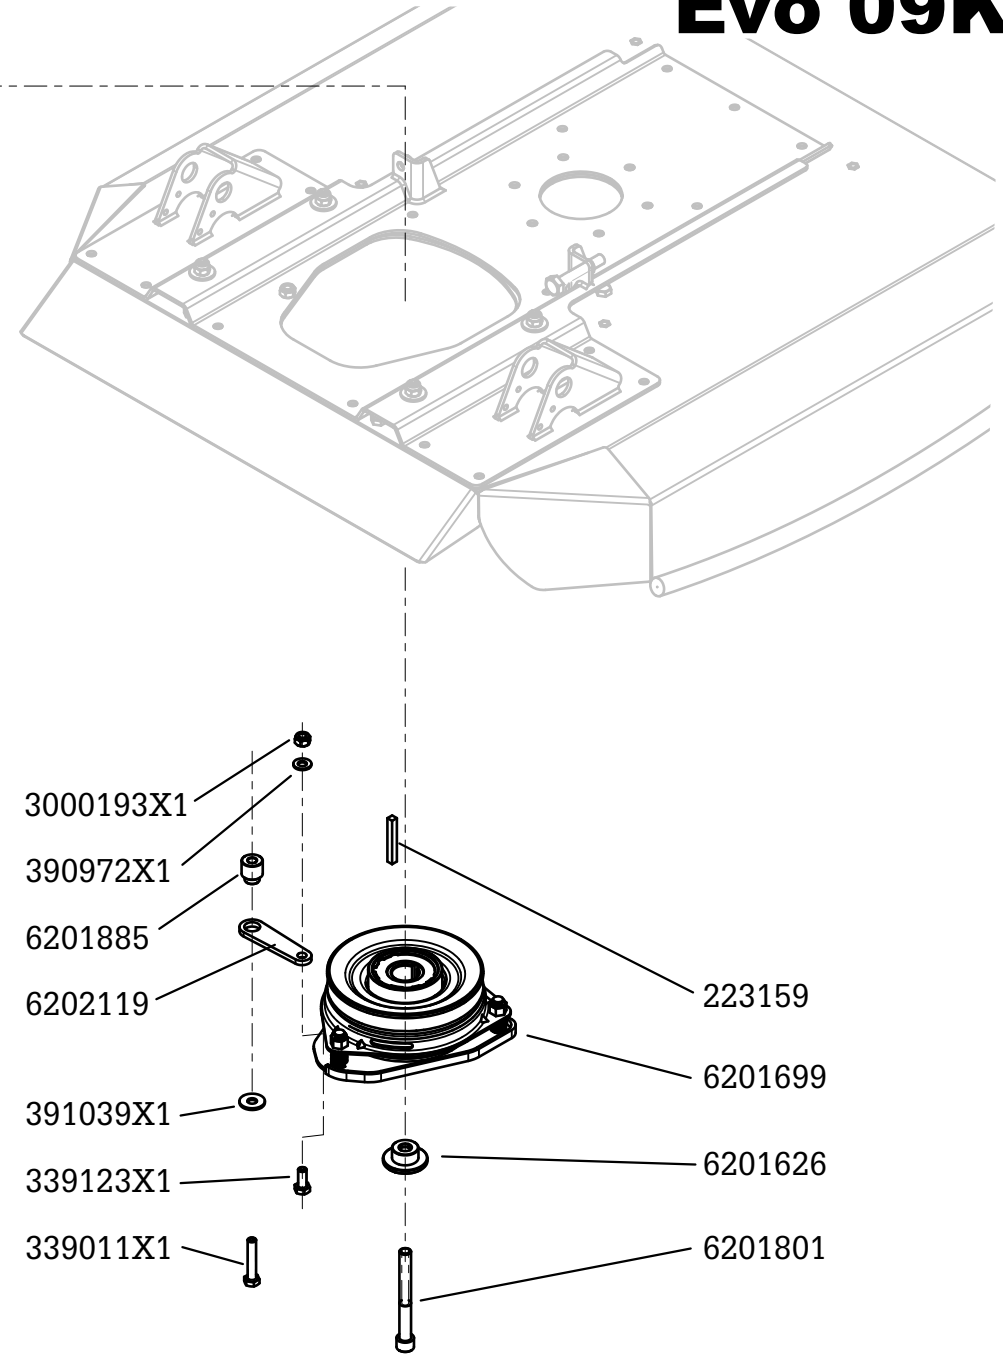

Parts code: PC - 6200 - 84
Publishing date: 10 Jan 2022
Printed in Italy

REMOTE CONTROL SLOPE MOWER

MODEL:

X Rot 80 Evo

Evo80K

Spare Part Catalogue

BHV
Barbieri Hybrid Vehicle

Evo-01CB

Evo-02K

Evo-03

Evo-04

Evo-05K

Evo-06AK

T3V-06B

T: 2X 07

T:E-08

RC62G0006103-->

	(A) 9901903
	(D) 9902362 Pwr
	(E) 9902289 Time
	(B) 50A 9902157
	(C) 30A 9901807
	03A - 9902182
	7.5A - 9901904
	15A - 9901906
	20A - 9902183
	30 A - 9902184

Evo 09K

Evo-10

Evo 13K

6203243A-1