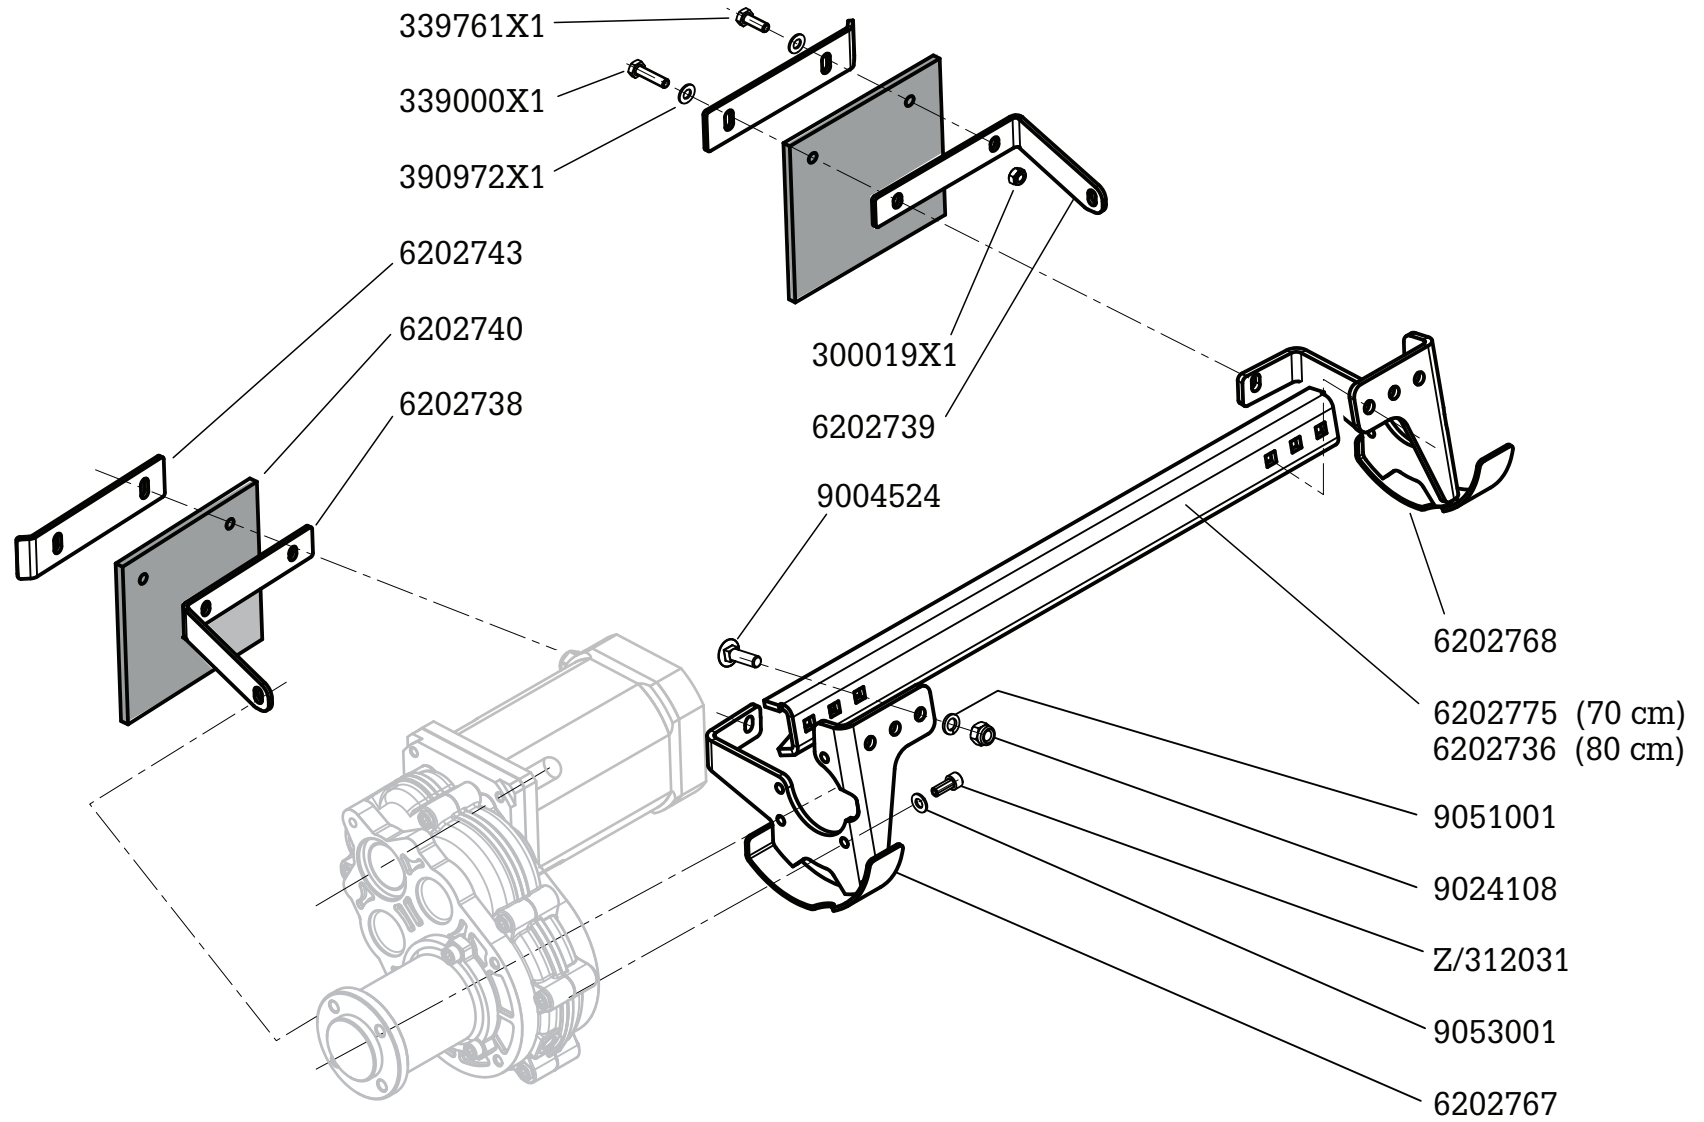

Parts code: PC - 6200 - 84
Publishing date: 10 Jan 2022
Printed in Italy

REMOTE CONTROL SLOPE MOWER

MODEL:

X Rot 80 Evo

Evo80K

Spare Part Catalogue

BHV
Barbieri Hybrid Vehicle

Evo-01CB

Evo-02K

Evo-03

Evo-04

Evo-05K

Evo-06AK

T3V-06B

T: 2X 07

T:E-08

RC62G0006103-->

	(A) 9901903
	(D) 9902362 Pwr
	(E) 9902289 Time
	(B) 50A 9902157
	(C) 30A 9901807
	03A - 9902182
	7.5A - 9901904
	15A - 9901906
	20A - 9902183
	30 A - 9902184

Evo 09K

Evo-10

Evo 13K

6203243A-1