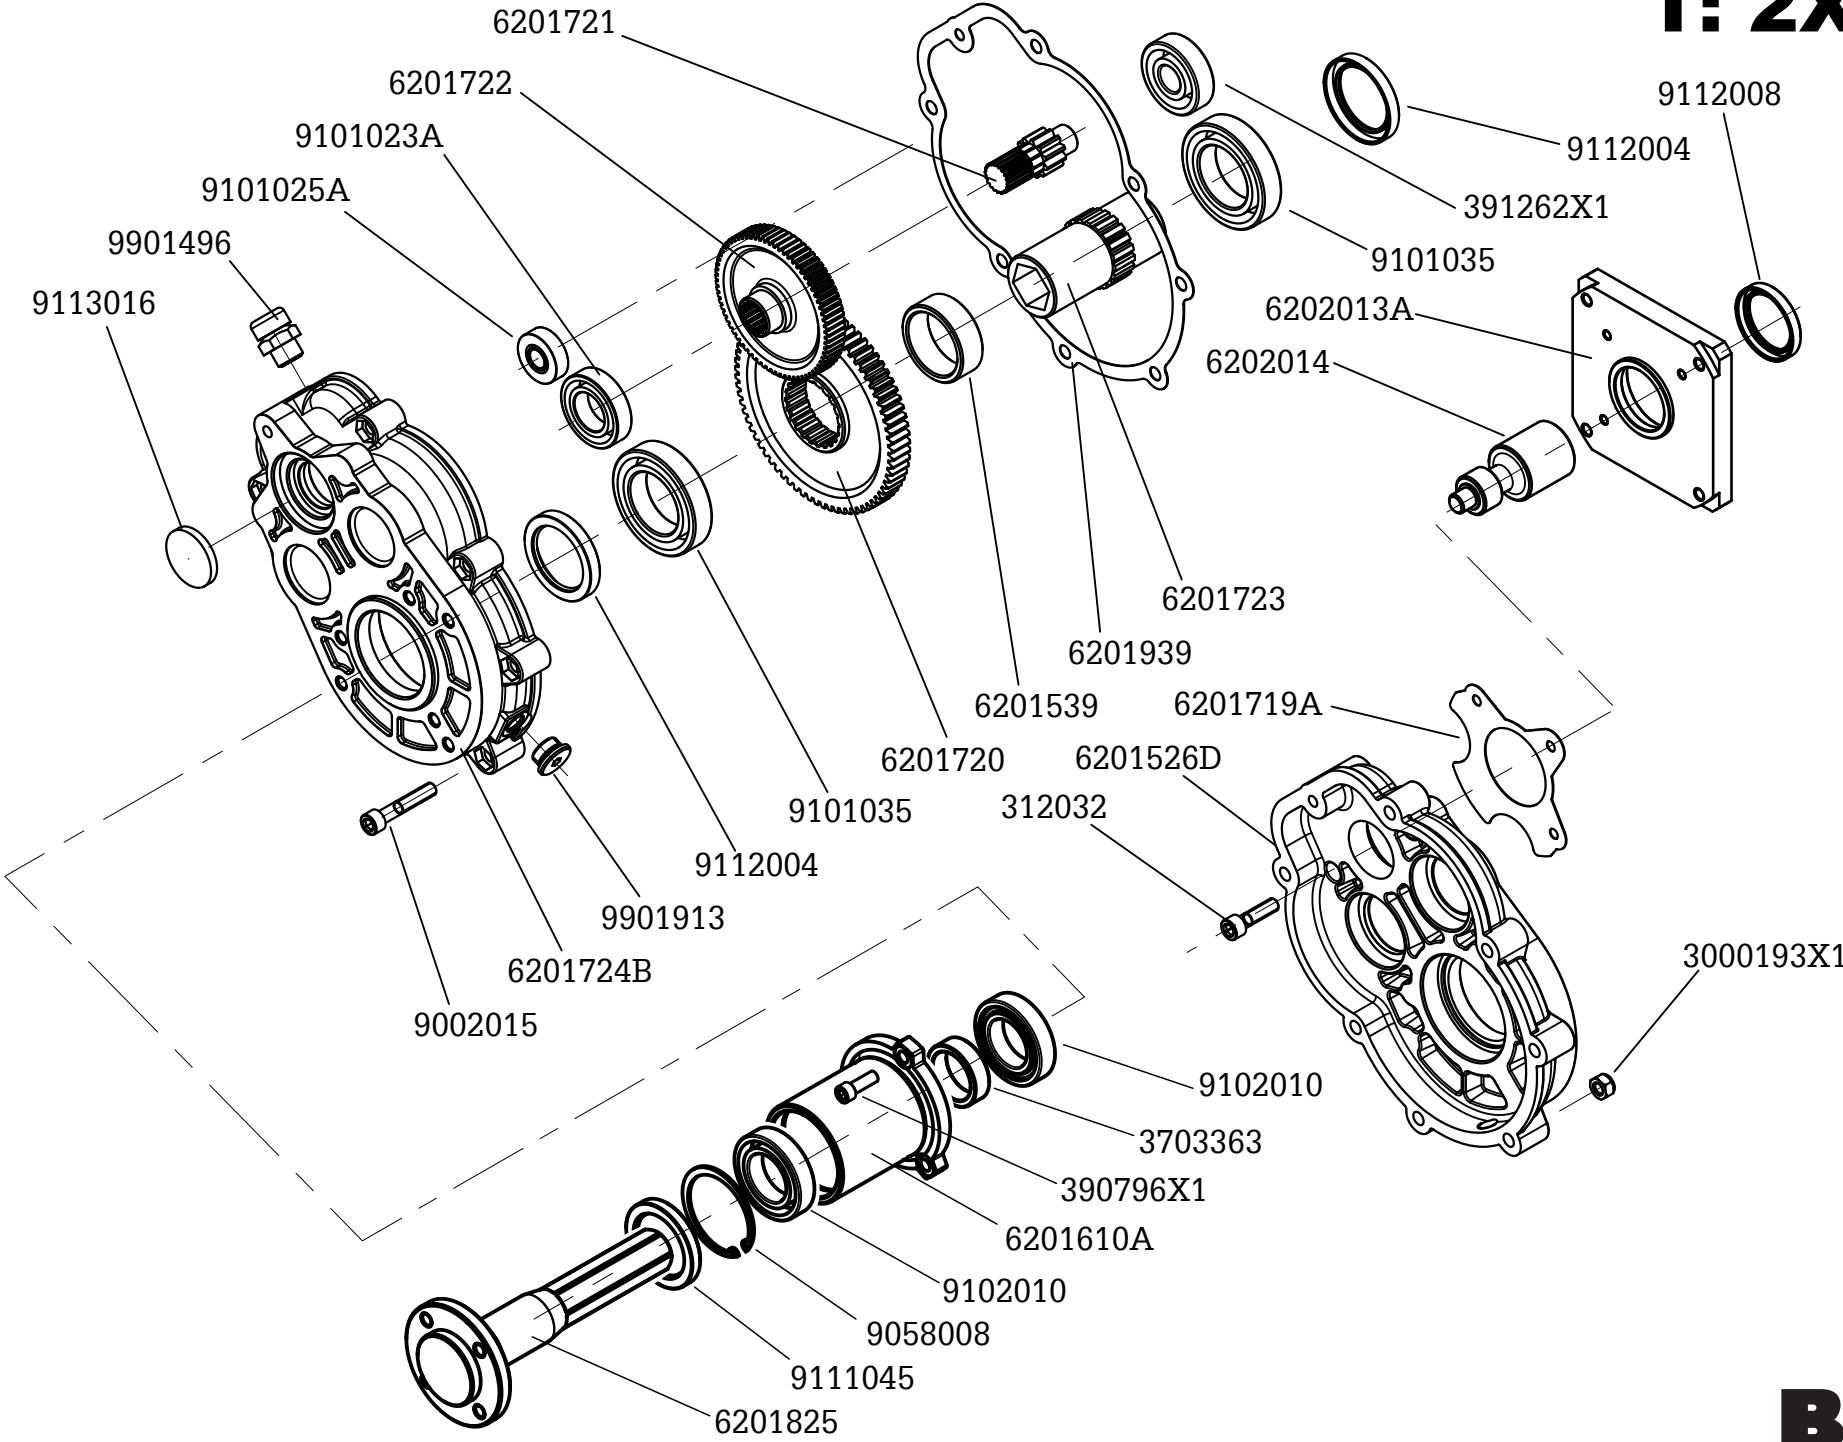

Parts code: PC - 6200 - 84
Publishing date: 10 Jan 2022
Printed in Italy

REMOTE CONTROL SLOPE MOWER

MODEL:

X Rot 80 Evo

Evo80K

Spare Part Catalogue

BHV
Barbieri Hybrid Vehicle

Evo-01CB

Evo-02K

Evo-03

Evo-04

Evo-05K

Evo-06AK

T3V-06B

T: 2X 07

T:E-08

RC62G0006103-->

	(A) 9901903
	(D) 9902362 Pwr
	(E) 9902289 Time
	(B) 50A 9902157
	(C) 30A 9901807
	03A - 9902182
	7.5A - 9901904
	15A - 9901906
	20A - 9902183
	30 A - 9902184

Evo 09K

Evo-10

Evo 13K

6203243A-1

6203267B

9990911A

6202586

6202035

6202429

6202585

6202668

9902180