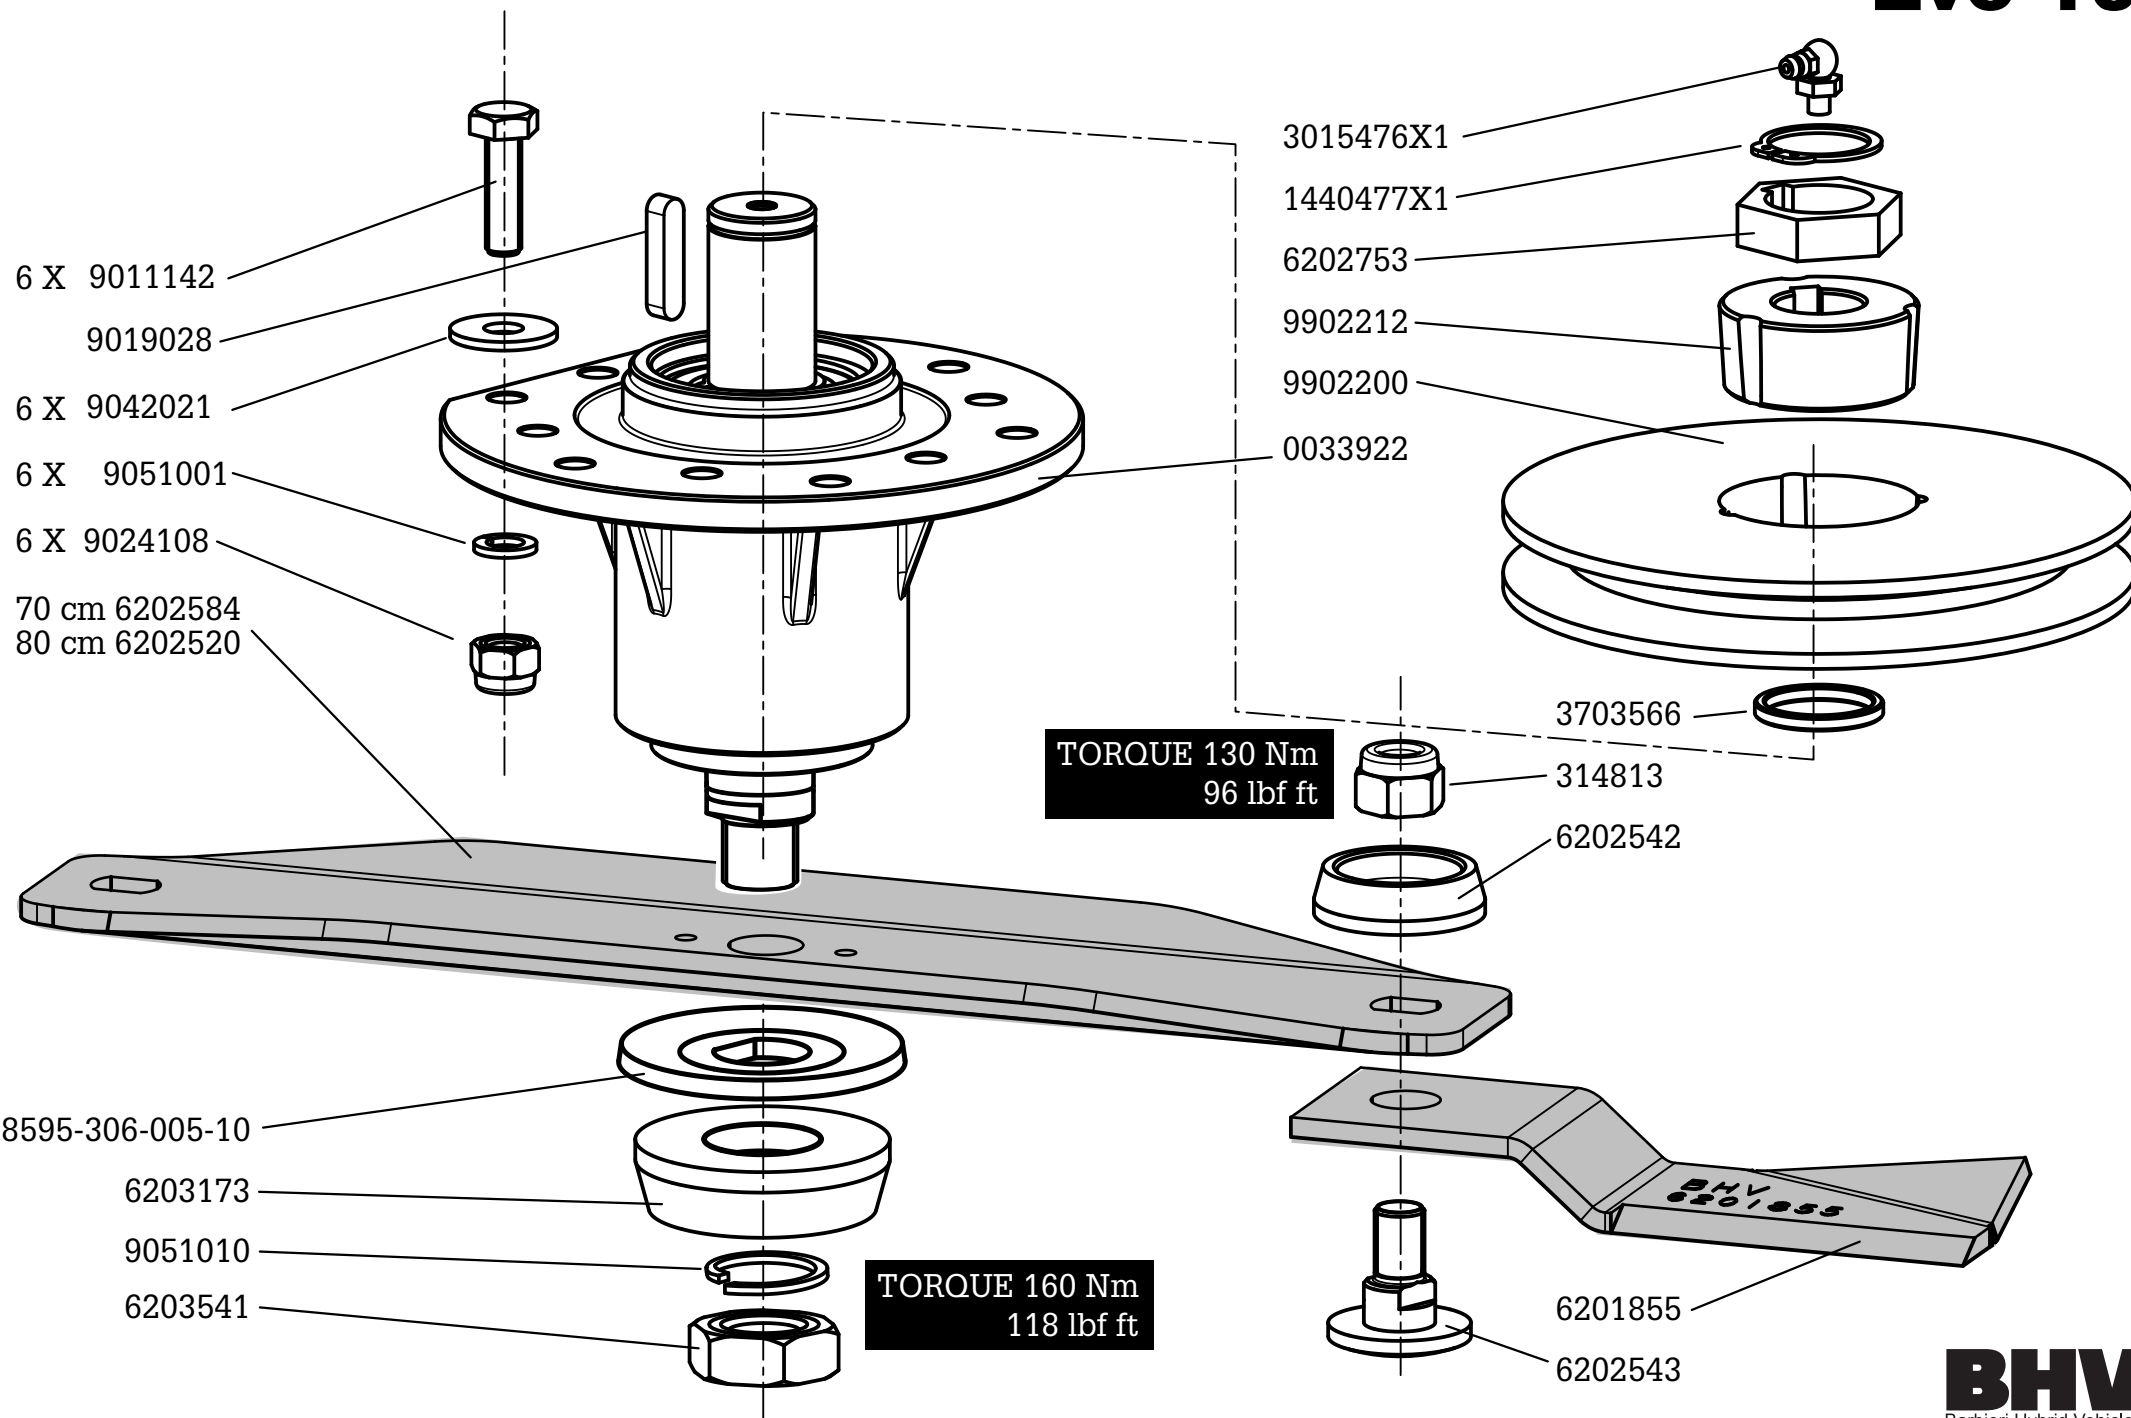

Parts code: PC - 6200 - 84
Publishing date: 10 Jan 2022
Printed in Italy

REMOTE CONTROL SLOPE MOWER

MODEL:

X Rot 80 Evo

Evo80K

Spare Part Catalogue

BHV
Barbieri Hybrid Vehicle

Evo-01CB

Evo-02K

Evo-03

Evo-04

Evo-05K

Evo-06AK

T3V-06B

T: 2X 07

T:E-08

RC62G0006103-->

	(A) 9901903
	(D) 9902362 Pwr
	(E) 9902289 Time
	(B) 50A 9902157
	(C) 30A 9901807
	03A - 9902182
	7.5A - 9901904
	15A - 9901906
	20A - 9902183
	30 A - 9902184

Evo 09K

Evo-10

Evo 13K

6203243A-1