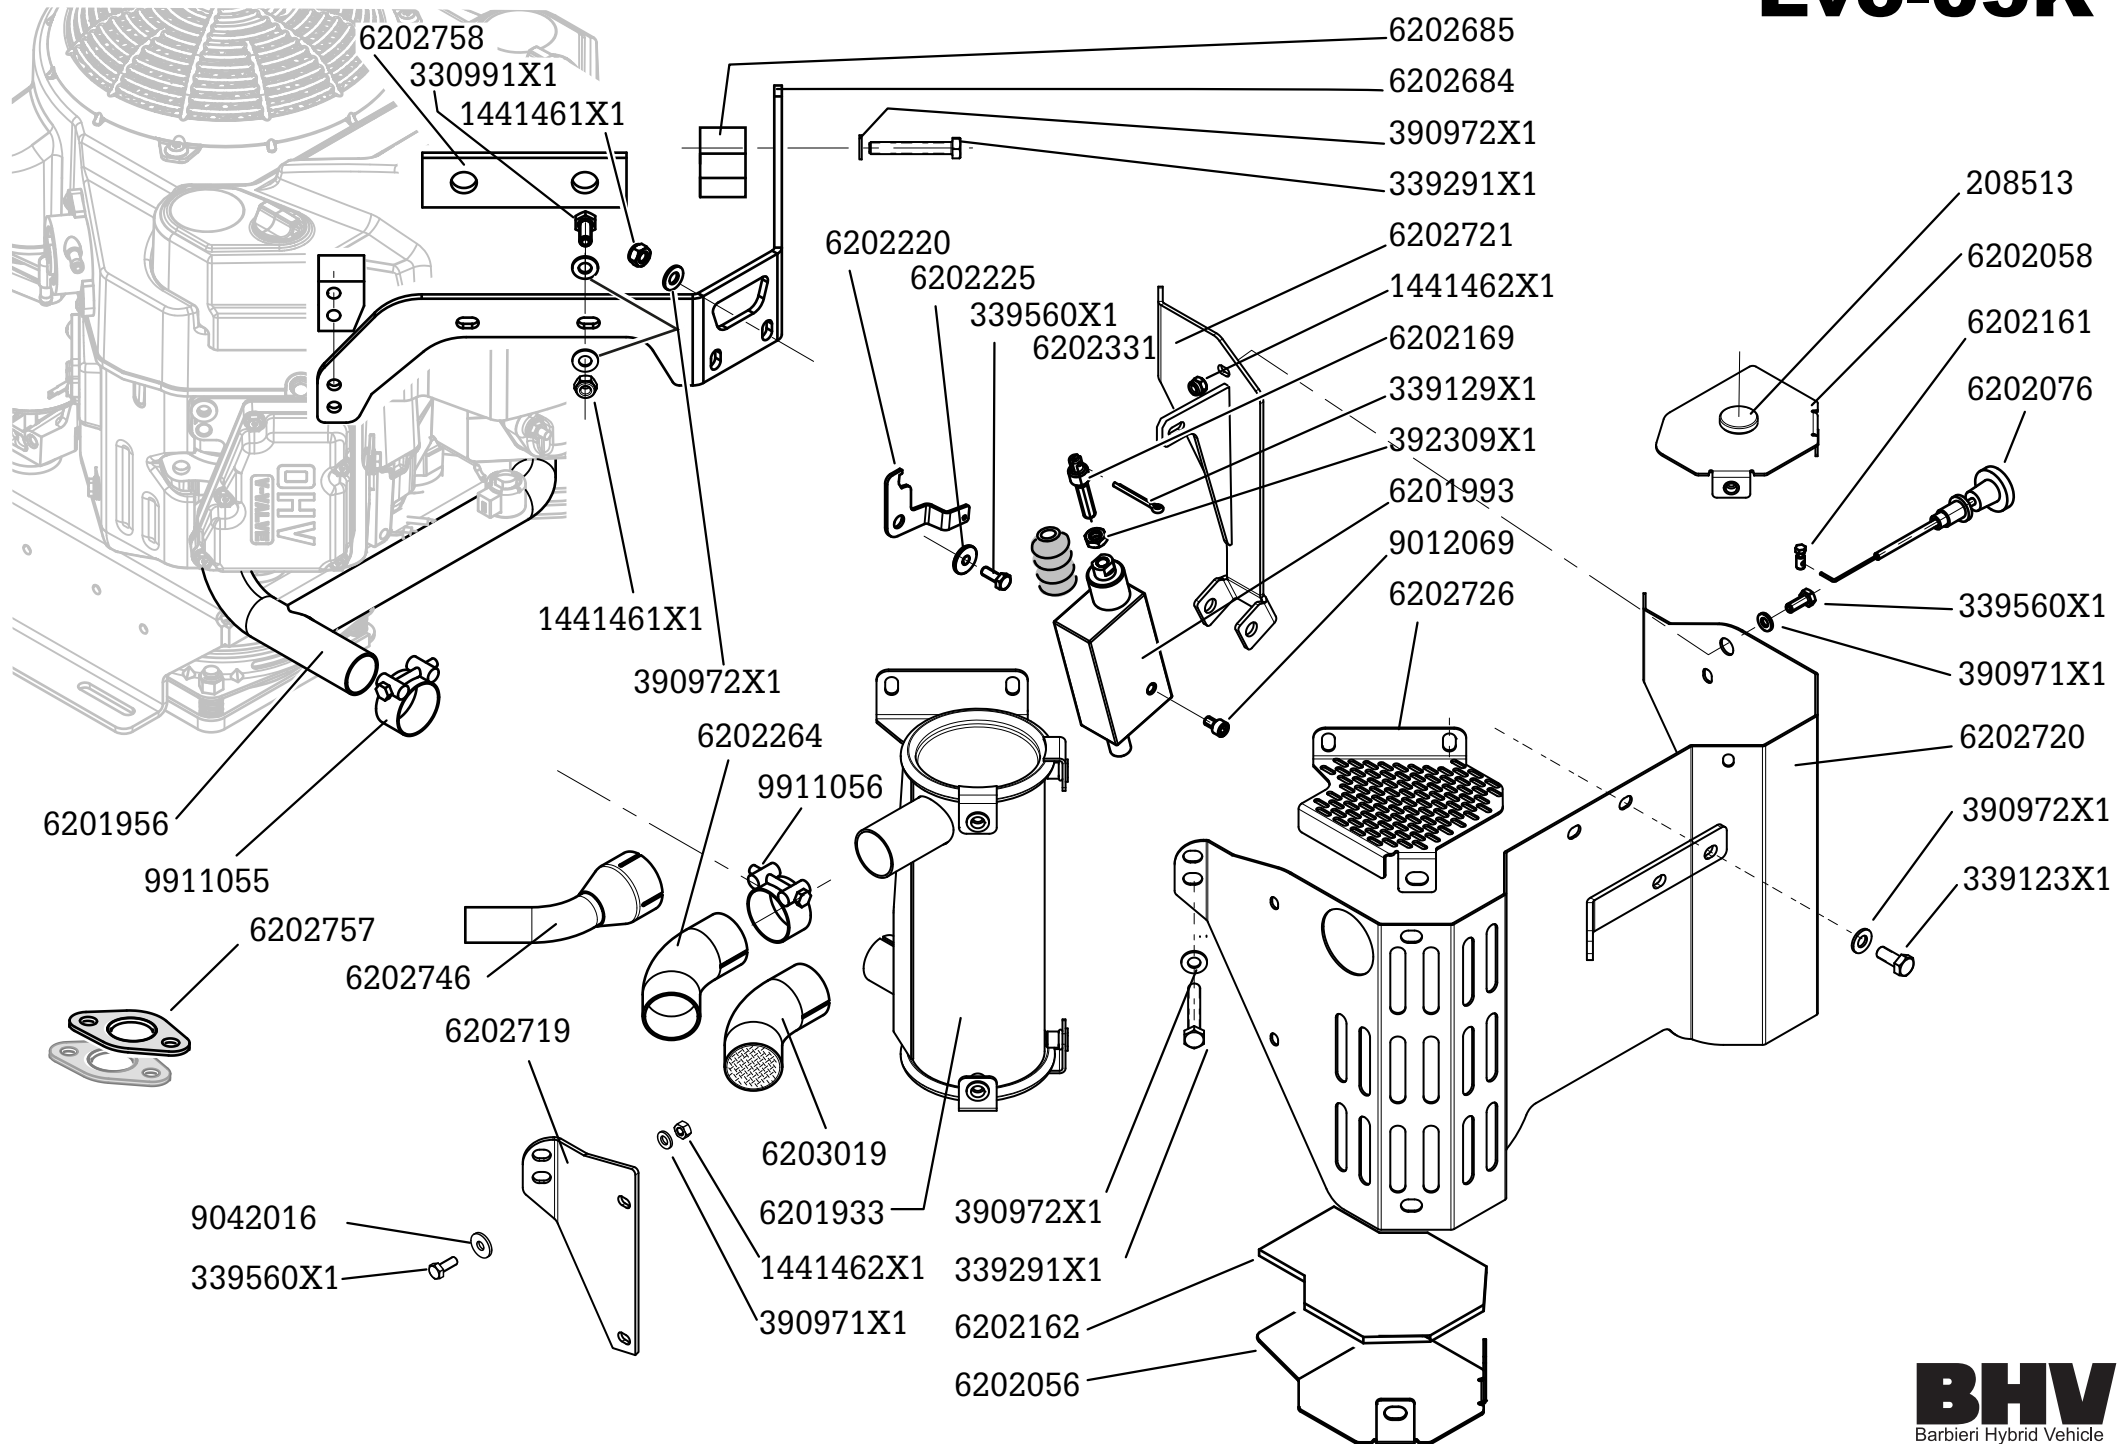

Parts code: PC - 6200 - 84
Publishing date: 10 Jan 2022
Printed in Italy

REMOTE CONTROL SLOPE MOWER

MODEL:

X Rot 80 Evo

Evo80K

Spare Part Catalogue

BHV
Barbieri Hybrid Vehicle

Evo-01CB

Evo-02K

Evo-03

Evo-04

Evo-05K

Evo-06AK

T3V-06B

T: 2X 07

T:E-08

RC62G0006103-->

	(A) 9901903
	(D) 9902362 Pwr
	(E) 9902289 Time
	(B) 50A 9902157
	(C) 30A 9901807
	03A - 9902182
	7.5A - 9901904
	15A - 9901906
	20A - 9902183
	30 A - 9902184

Evo 09K

Evo-10

Evo 13K

6203243A-1