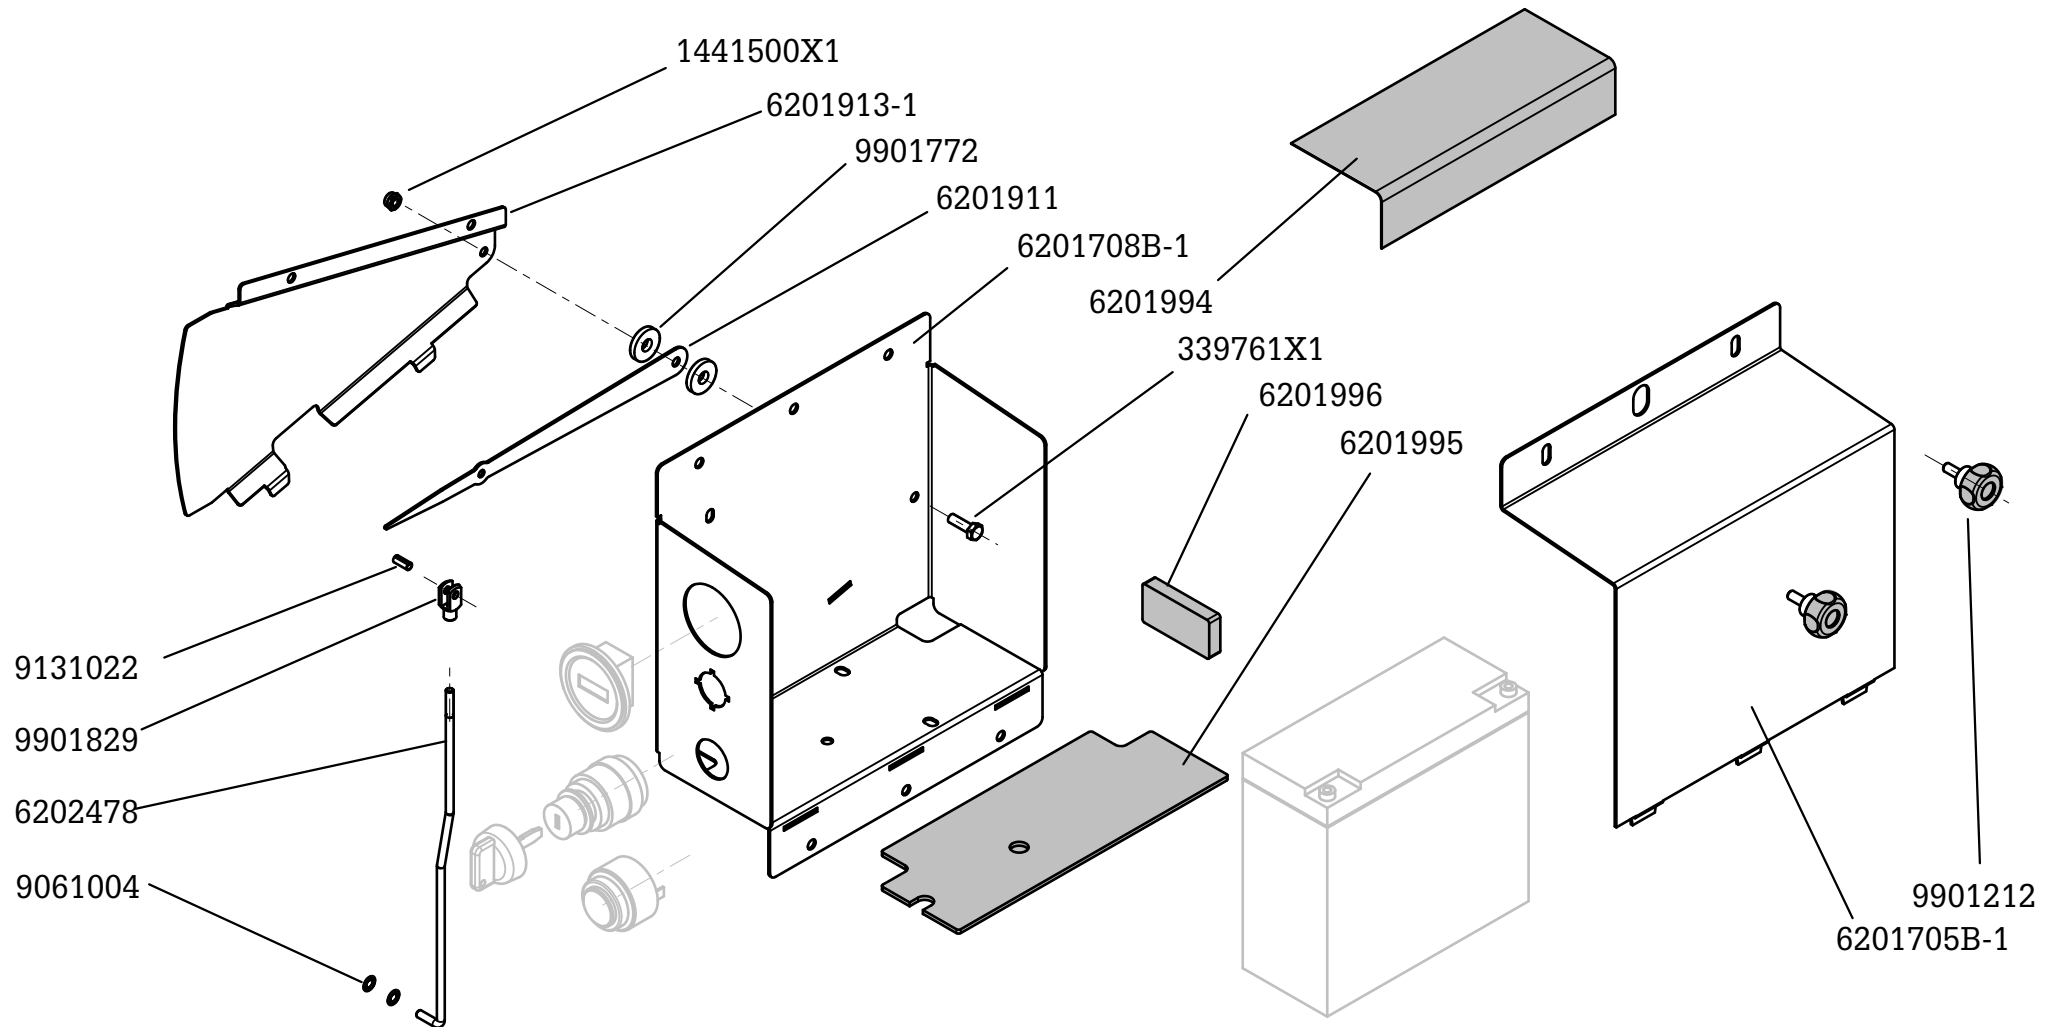

Parts code: PC - 6200 - 84
Publishing date: 10 Jan 2022
Printed in Italy

REMOTE CONTROL SLOPE MOWER

MODEL:

X Rot 80 Evo

Evo80K

Spare Part Catalogue

BHV
Barbieri Hybrid Vehicle

Evo-01CB

Evo-02K

Evo-03

Evo-04

Evo-05K

Evo-06AK

T3V-06B

T: 2X 07

T:E-08

RC62G0006103-->

	(A) 9901903
	(D) 9902362 Pwr
	(E) 9902289 Time
	(B) 50A 9902157
	(C) 30A 9901807
	03A - 9902182
	7.5A - 9901904
	15A - 9901906
	20A - 9902183
	30 A - 9902184

Evo 09K

Evo-10

Evo 13K

6203243A-1