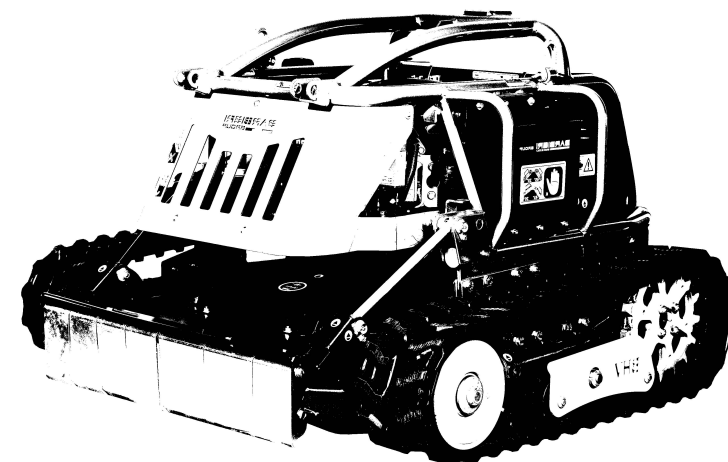

Parts code: PC - 6200 - 84
Publishing date: 10 Jan 2022
Printed in Italy

REMOTE CONTROL SLOPE MOWER

MODEL:

X Rot 80 Evo

Evo80K

Spare Part Catalogue

BHV
Barbieri Hybrid Vehicle

Evo-01CB

Evo-02K

Evo-03

Evo-04

Evo-05K

Evo-06AK

T3V-06B

T: 2X 07

T:E-08