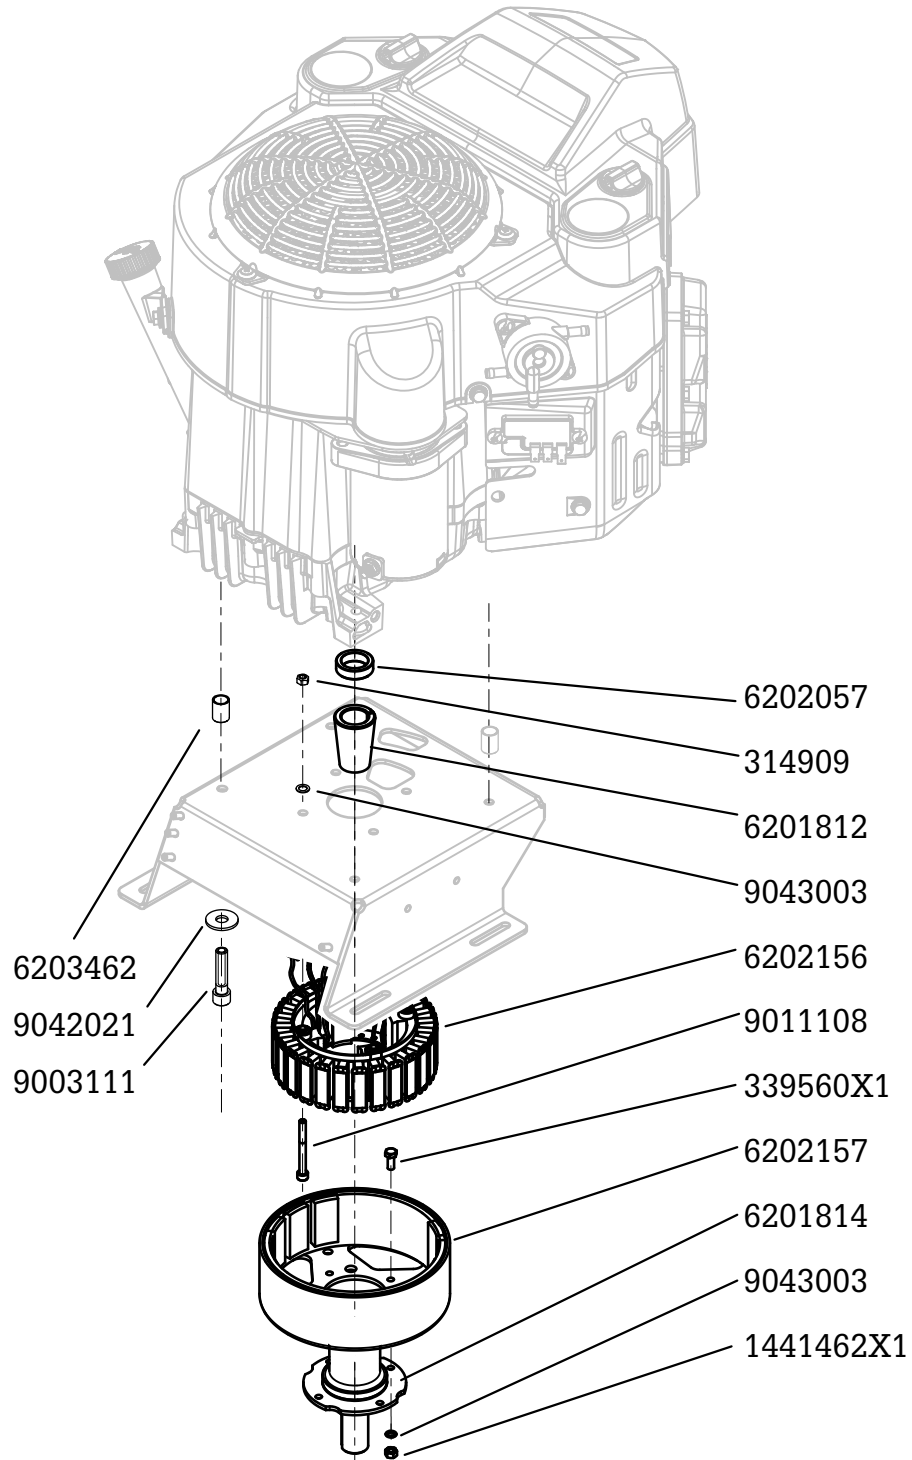

Parts code: PC - 6200 - 84
Publishing date: 10 Jan 2022
Printed in Italy

REMOTE CONTROL SLOPE MOWER

MODEL:

X Rot 80 Evo

Evo80K

Spare Part Catalogue

BHV
Barbieri Hybrid Vehicle

Evo-01CB

Evo-02K

Evo-03

Evo-04

Evo-05K

Evo-06AK

T3V-06B

T: 2X 07

T:E-08

RC62G0006103-->

	(A) 9901903
	(D) 9902362 Pwr
	(E) 9902289 Time
	(B) 50A 9902157
	(C) 30A 9901807
	03A - 9902182
	7.5A - 9901904
	15A - 9901906
	20A - 9902183
	30 A - 9902184

Evo 09K

Evo-10

Evo 13K

6203243A-1