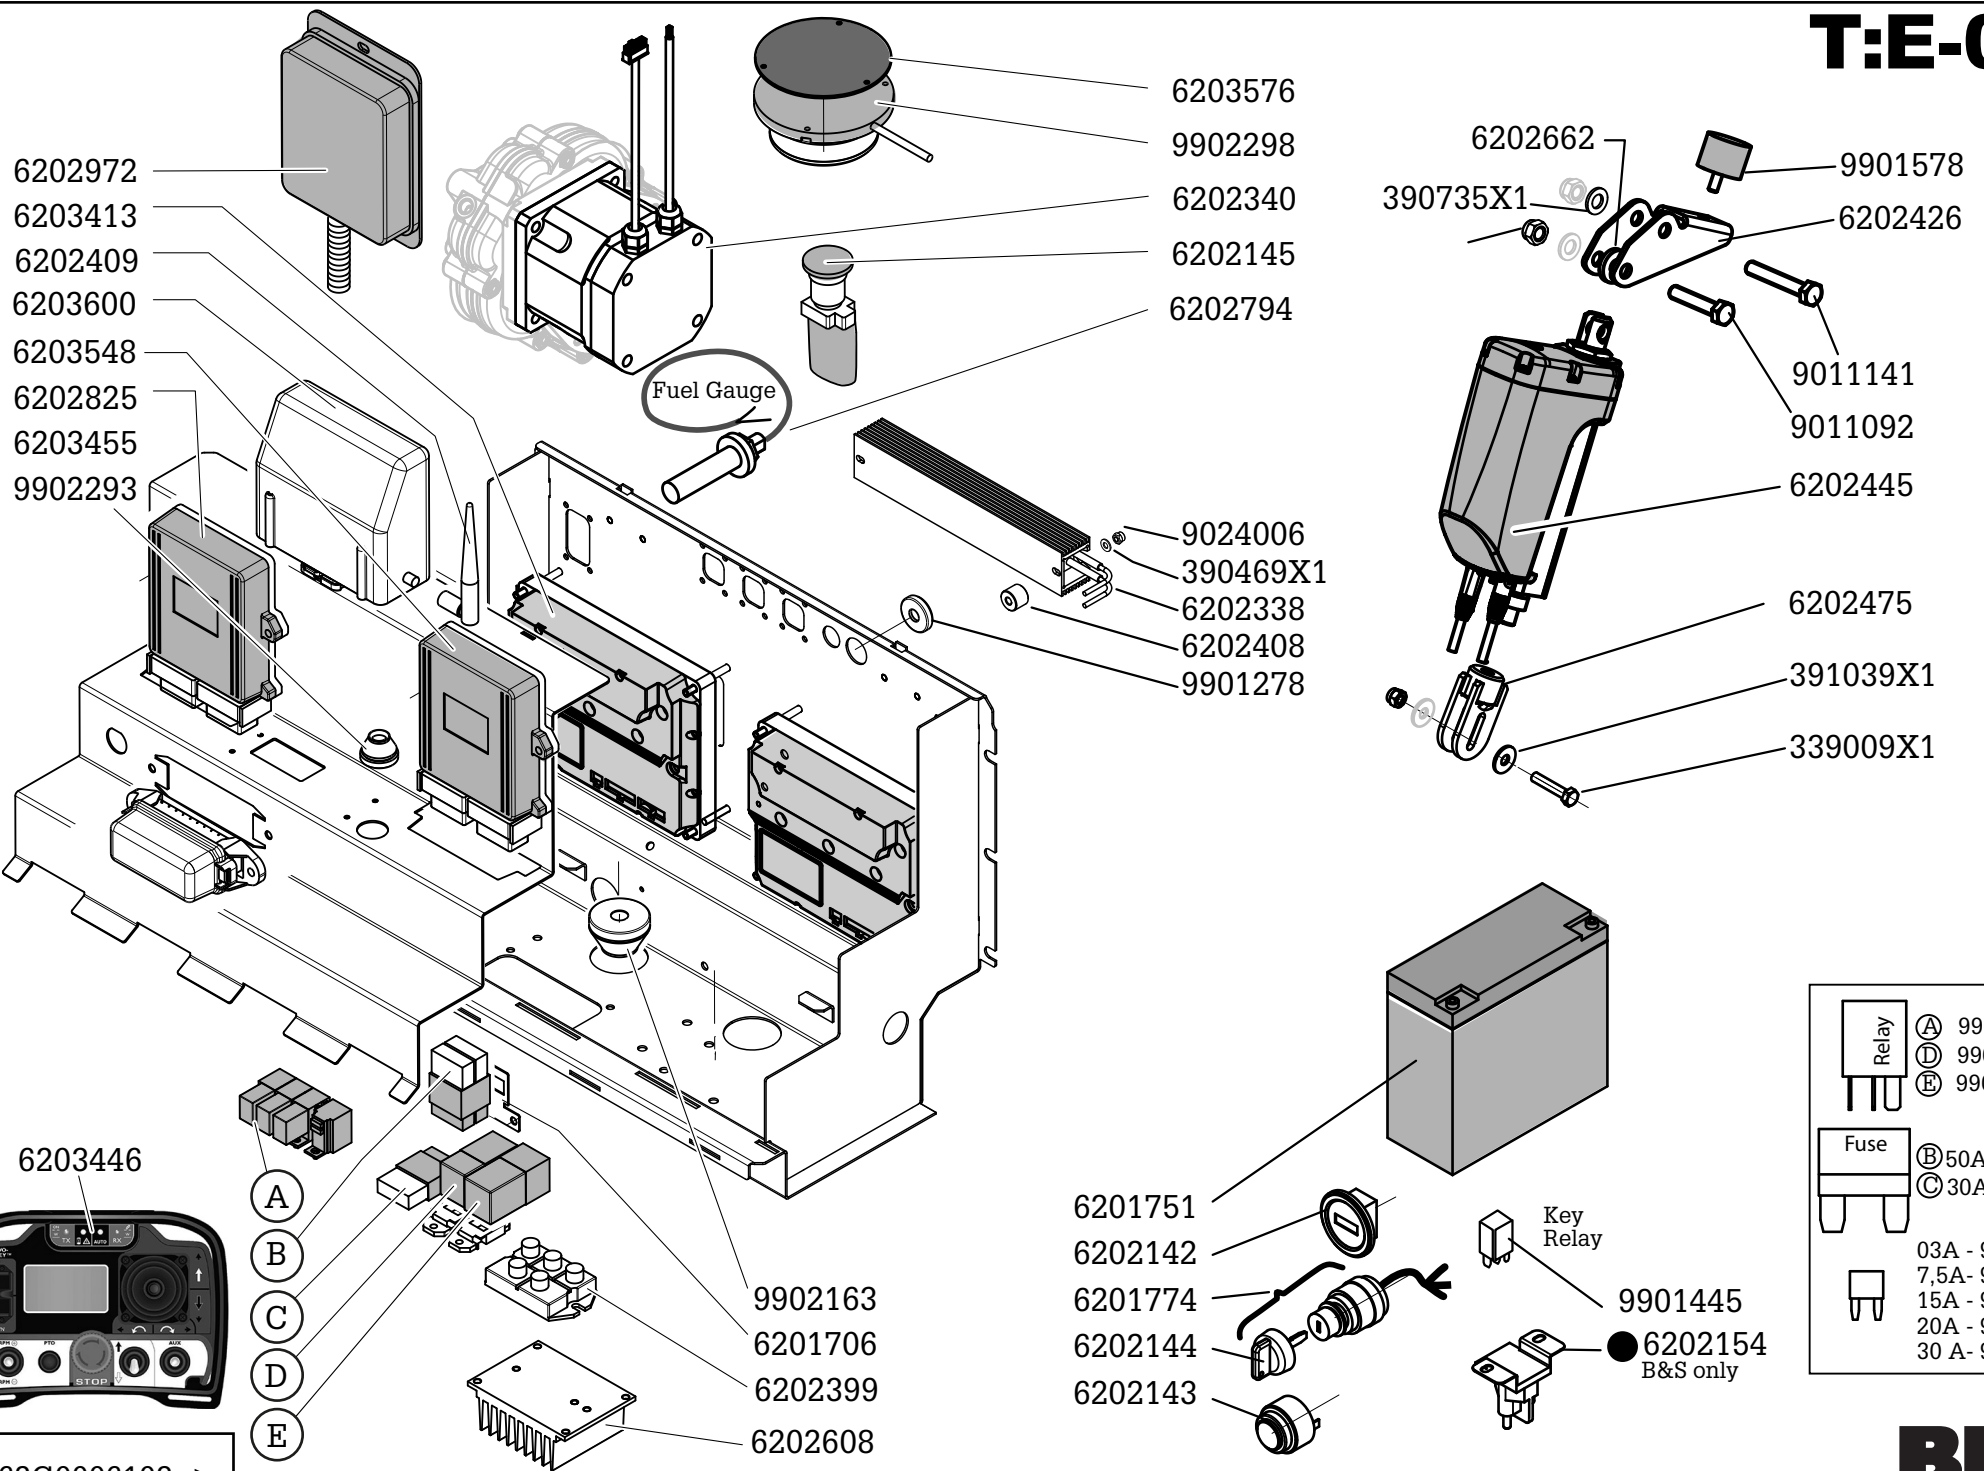

Parts code: PC - 6200 - 84
Publishing date: 10 Jan 2022
Printed in Italy

REMOTE CONTROL SLOPE MOWER

MODEL:

X Rot 80 Evo

Evo80K

Spare Part Catalogue

BHV
Barbieri Hybrid Vehicle

Evo-01CB

Evo-02K

Evo-03

Evo-04

Evo-05K

Evo-06AK

T3V-06B

T: 2X 07

T:E-08

RC62G0006103-->

	(A) 9901903
	(D) 9902362 Pwr
	(E) 9902289 Time
	(B) 50A 9902157
	(C) 30A 9901807
	03A - 9902182
	7.5A - 9901904
	15A - 9901906
	20A - 9902183
	30 A - 9902184

Evo 09K

Evo-10

Evo 13K

6203243A-1