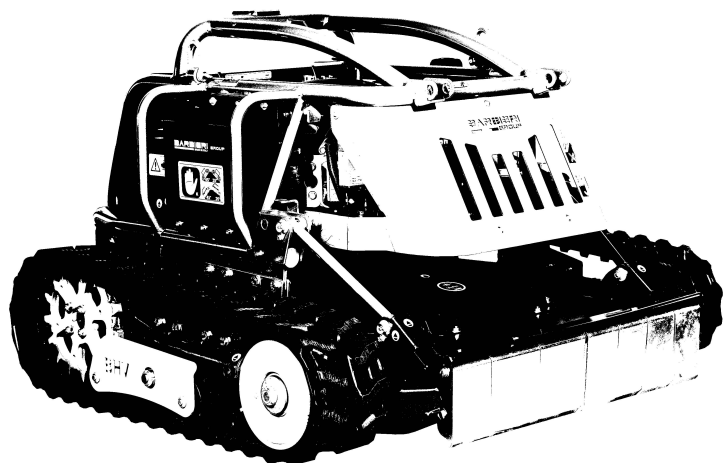

Parts code: PC - 6200 - 84
Publishing date: 10 Jan 2022
Printed in Italy

REMOTE CONTROL SLOPE MOWER

MODEL:

X Rot 80 Evo

Evo80K

Spare Part Catalogue

BHV
Barbieri Hybrid Vehicle

Evo-01CB

Evo-02K

Evo-03

Evo-04

Evo-05K

Evo-06AK

T3V-06B

T: 2X 07

T:E-08