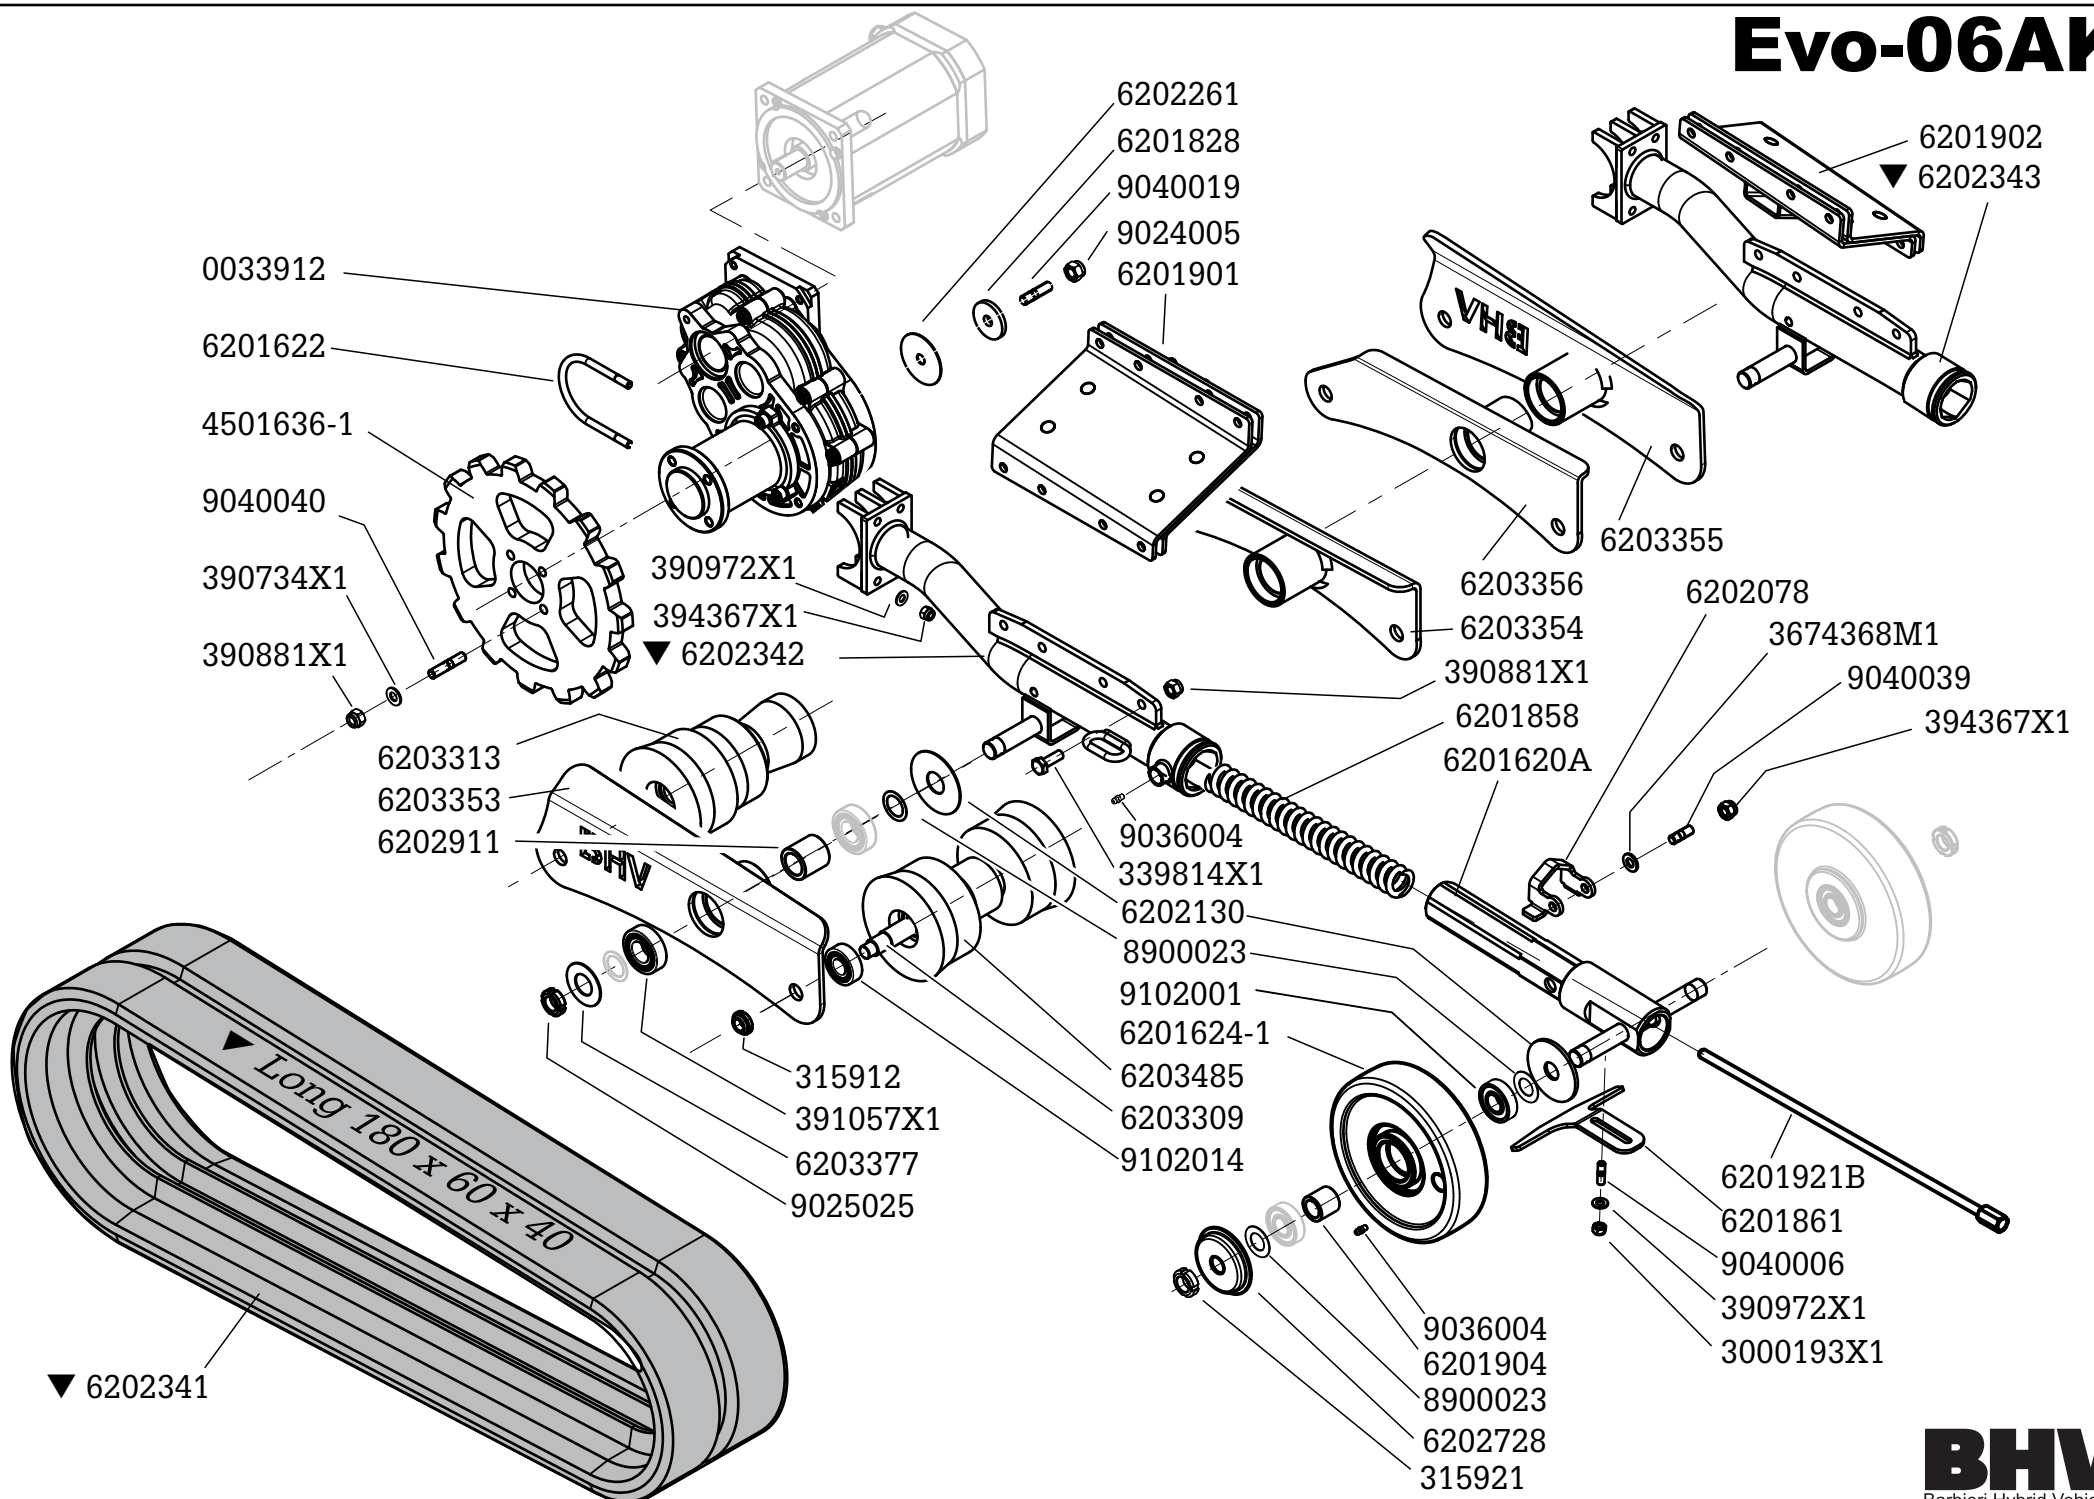

Parts code: PC - 6200 - 84
Publishing date: 10 Jan 2022
Printed in Italy

REMOTE CONTROL SLOPE MOWER

MODEL:

X Rot 80 Evo

Evo80K

Spare Part Catalogue

BHV
Barbieri Hybrid Vehicle

Evo-01CB

Evo-02K

Evo-03

Evo-04

Evo-05K

Evo-06AK

T3V-06B

T: 2X 07

T:E-08

RC62G0006103-->

	(A) 9901903
	(D) 9902362 Pwr
	(E) 9902289 Time
	(B) 50A 9902157
	(C) 30A 9901807
	03A - 9902182
	7.5A - 9901904
	15A - 9901906
	20A - 9902183
	30 A - 9902184

Evo 09K

Evo-10

Evo 13K

6203243A-1