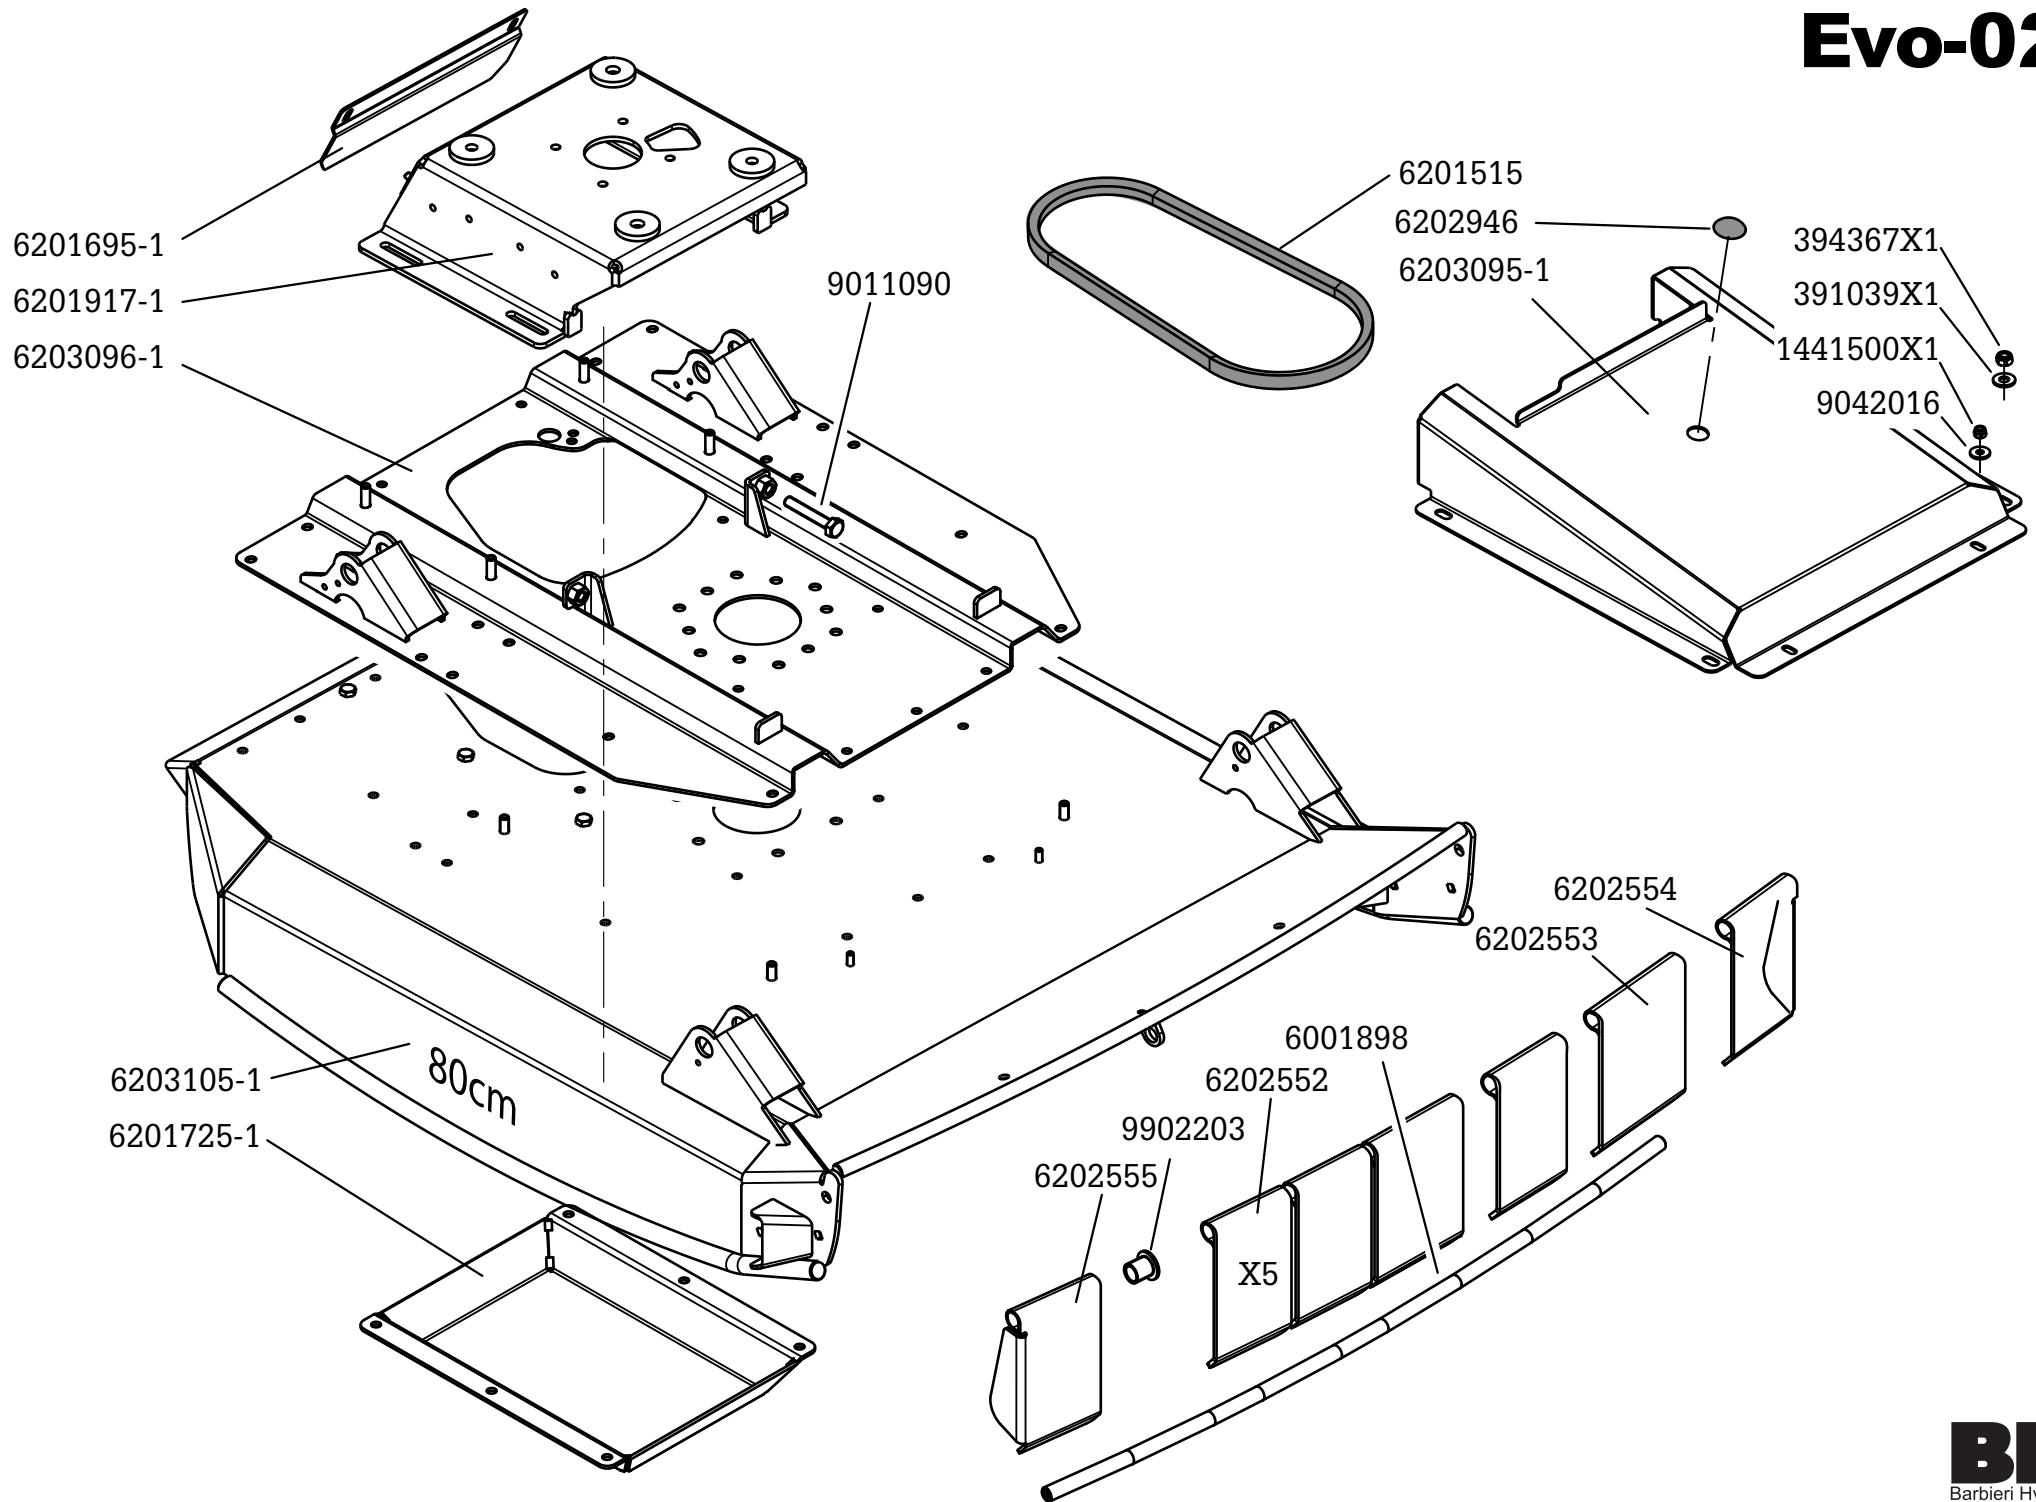

Parts code: PC - 6200 - 84
Publishing date: 10 Jan 2022
Printed in Italy

REMOTE CONTROL SLOPE MOWER

MODEL:

X Rot 80 Evo

Evo80K

Spare Part Catalogue

BHV
Barbieri Hybrid Vehicle

Evo-01CB

Evo-02K

Evo-03

Evo-04

Evo-05K

Evo-06AK

T3V-06B

T: 2X 07

T:E-08

RC62G0006103-->

	(A) 9901903
	(D) 9902362 Pwr
	(E) 9902289 Time
	(B) 50A 9902157
	(C) 30A 9901807
	03A - 9902182
	7.5A - 9901904
	15A - 9901906
	20A - 9902183
	30 A - 9902184

Evo 09K

Evo-10

Evo 13K

6203243A-1