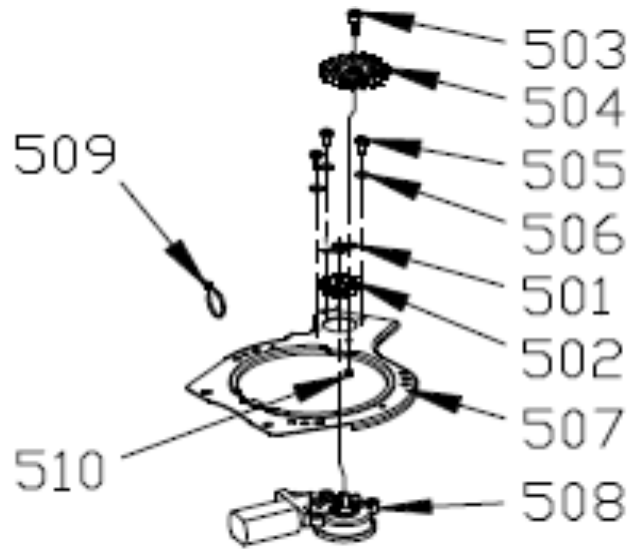

Caiman Go 22 CE

Electric Chute Rotation Caiman Go 22CE			
NO	ART	NAME	QTY
501	VJ00465	PIN, HAIR, COTTER	1
502	VJ00466	GEAR, 10T, 8P, DRIVER,SS CHUTE ROTATION	1
503	VJ00467	SCREW, BUTTON HEAD SHOULDER .250-20 X 1.00	1
504	VJ00468	GEAR, 19T, 8P, IDLER,SS CHUTE ROTATION	1
505	VJ00469	SCREW M5X14	3
506	VJ00470	WASHER ,FLAT $\phi 5*12*1$	3
507	VJ00471	Chute plate, motor	1
508	VJ00472	MOTOR, CHUTE ROTATION	1
509	VJ00463	TIE,CABLE	1
510	VJ00474	NUY,LOCK,1/4-20	1