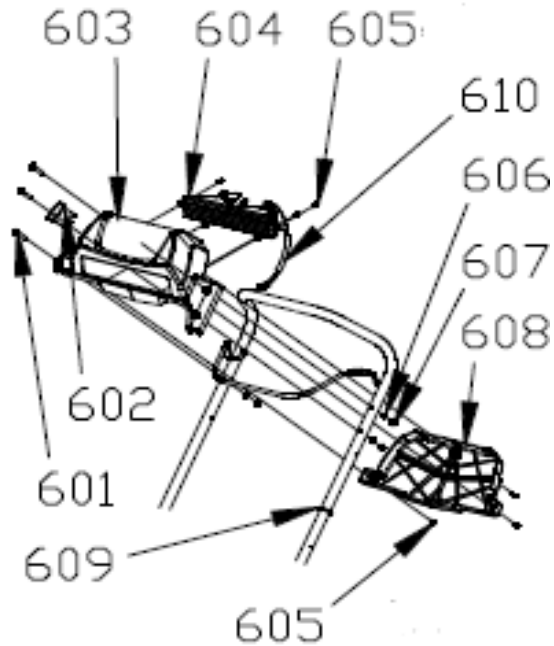

Light Panel Caiman Go 22 CE			
NO	ART	NAME	QTY
601	VJ00452	SCREW,M6X35	3
602	VJ00453	SWITCH,CHUTE ROTATION	1
603	VJ00454	PANEL, SS DELUXE, LIGHT	1
604	VJ00457	LIGHTBAR ASSY.	1
	VJ00458	LIGHTBAR ASSY.	1
605	VJ00459	SCREW,SELF-TAPPING,HEX #10-16 HI-LO*12	7
606	VJ00060	WASHER,FLAT 6X12X0.7	3
607	VJ00003	NUT, LOCK M6	3
608	VJ00462	COVER, BACK, SS DELUXE, LIGHT PANE	1
609	VJ00463	TIE,CABLE	4
610	VJ00464	HARNESS	1