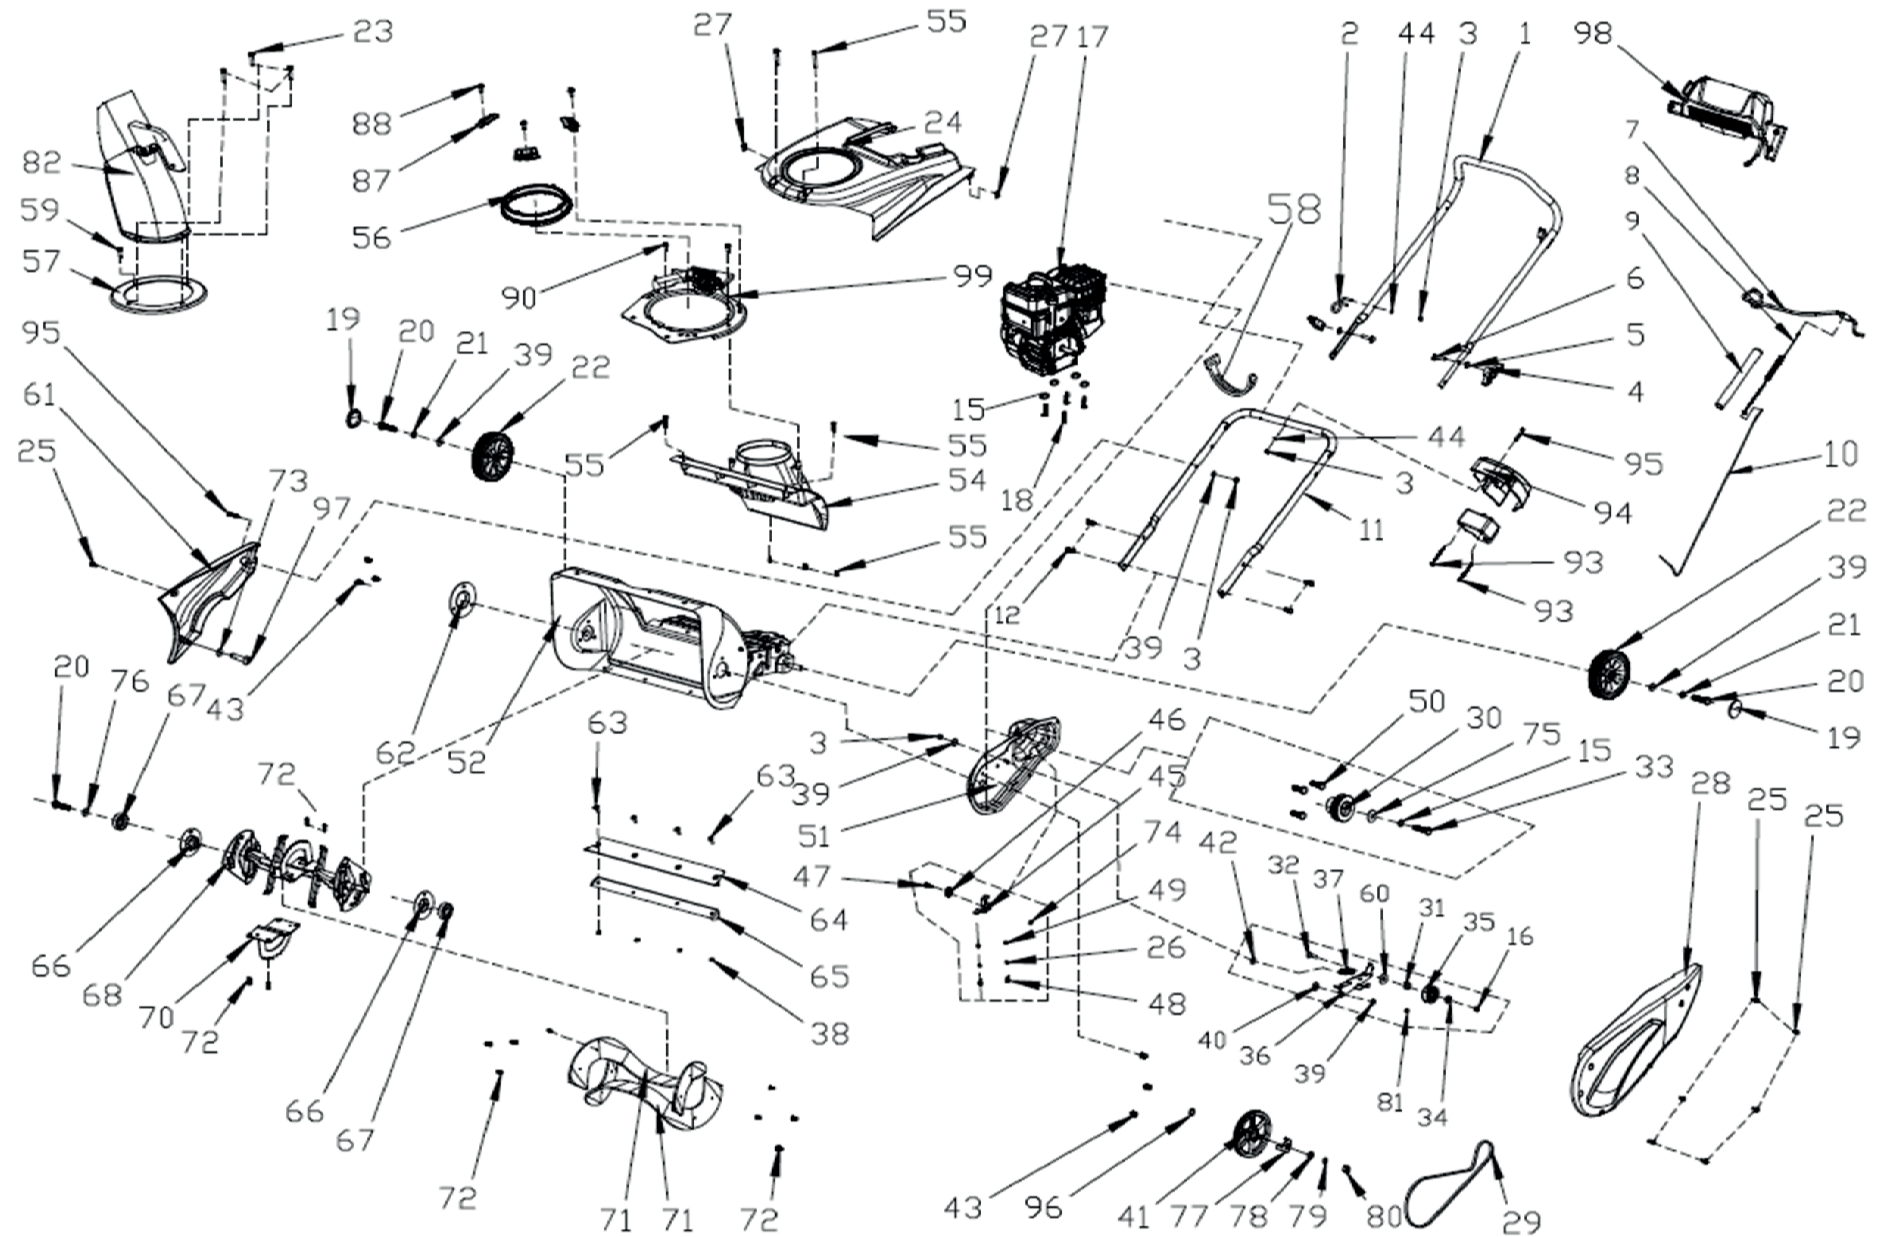

Caiman Go 22 CE

Caiman Go 22 CE

Caiman Go 22CE			
NO	ART	NAME	QTY
1	VJ00001	HANDLE, LOWER	1
2	VJ00002	GUIDE, ROPE	1
3	VJ00003	NUT, LOCK, M8	4
4	VJ00004	KNOB, HANDLE, M8	2
5	VJ00005	WASHER, CURVED	2
6	VJ00006	BOLT, CARRIAGE, CURVED HEAD, M8 X 40	2
7	VJ00007	BAIL, ENGINE STOP	1
8	VJ00008	SPRING, EXTENSION	1
9	VJ00009	BOOT, CLUTCH SPRING	1
10	VJ00010	CABLE, AUGER	1
11	VJ00011	HANDLE, LOWER	1
12	VJ00012	SCREW, HEX HEAD, M8X20	4
15	VJ00013	WASHER, SPRING, ϕ 10	5
16	VJ00014	NUT, LOCK, M8	1
17	VJ00015	ENGINE	1
18	VJ00019	SCREW, 3/8-16 x 1-1/4 HEXWASH	4
19	VJ00021	END CAP,WHEEL	2
20	VJ00024	SCREW, HEX HEAD, M6X16	3
21	VJ00025	WASHER, SPRING, ϕ 6	2
22	VJ00026	WHEEL	
23	VJ00031	SCREW, 1/4-15 X 1 1/4 HEXWASH	3
24	VJ00032	TOP COVER	1
25	VJ00038	SCREW, HEX HEAD, M6X16	7
26	VJ00025	WASHER, SPRING, ϕ 6	2
27	VJ00040	CLIP NUT NUT	2
28	VJ00041	COVER, DRIVE CASE, SS, ZMC, BLK	1
29	VJ00045	BELT, DRIVE	1
30	VJ00046	PULLEY, DRIVER	1
31	VJ00047	PAD	1
32	VJ00048	NUT, WELD, M8X40	1
33	VJ00049	SCREW,3/8-24*1.18 HEXWASH	1
34	VJ00050	CONVEX PAD, TENSION	1
35	VJ00051	PULLEY, IDLER	1
36	VJ00052	PLATE,TENSION	1
37	VJ00053	SPRING, EXTENSION	1
38	VJ00054	NUT, LOCK, HLN, NYLON, THIN 1/4-20 CZ	4
39	VJ00055	WASHER,FLAT, ϕ 6X ϕ 18X1.5	5
40	VJ00056	CONVEX PAD, TENSION	1
41	VJ00057	PULLEY, DRIVEN	1
42	VJ00058	WASHER,FLAT, ϕ 8X22X2	1
43	VJ00059	SCREW, HEX HEAD, M6X14	6
44	VJ00060	WASHER,FLAT, ϕ 6.X ϕ 12X0.7	2
45	VJ00061	BRACKET, CABLE GUIDE	1
46	VJ00062	SPOOL CABLE, AUGER CONTROL	1
47	VJ00063	SCREW, HEX HEAD SHOULDER, ϕ 6X ϕ 9X22	1
48	VJ00064	SCREW, HEX HEAD, M6X12	2
49	VJ00060	WASHER,FLAT, ϕ 6X ϕ 12X0.7	2