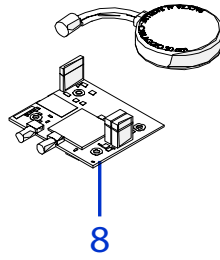

Tav. **01** **0**
Tab.
Taf.

Prezzo 22% IVA Inclusa. Price with 22% VAT Included.

Prezzo senza IVA. Price without VAT

Rif.	Code	Qt.in Robot		(IT) Descrizione * (GB) Description	MOQ	Net Price	Public Price	Exc
1	051Z20600A	1		Chiave - Screwdriver	1			
2	CS_E025_1	0-1	MT 100 (1x0.75)	Cavo - Cable	1			
2	CS_E025_15	0-1	MT 150 (1x0.75)	Cavo - Cable	1			
3	200A00100A	0-1	(100 Pz)	Conf. Chiodi - Nails Bag	1			
3	200A00200A	0-1	(200 Pz)	Conf. Chiodi - Nails Bag	1			
4	CS_C0111	0		Nastro Agglomerante - Stretch Electrical Tape	1			
5	CS_C0109	0	200 Gr	Grasso - Grease	1			
6	CB01_RICEX	0		Ricarica Esterna - External recharge	1			
7	200A00003	1		(3pcs) - Connettore - Connector	1			
7	200A00001	0		(10pcs) - Connettore - Connector	1			
7	200A00050	0		(50pcs) - Connettore - Connector	1			
8	110A00080A	0-1		Kit connect 2G - Kit connect 2G	1			
8	110A00060A	0-1		Kit connect 3G - Kit connect 3G	1			
8	110A00070A	0-1		Kit connect 4G - Kit connect 4G	1			

Solo per rivenditori
Only for dealer

Code	(IT) Descrizione * (GB) Description	MOQ	Net Price
CS_BT_USB	Convertitore USB-Bluetooth - USB-Bluetooth Converter	1