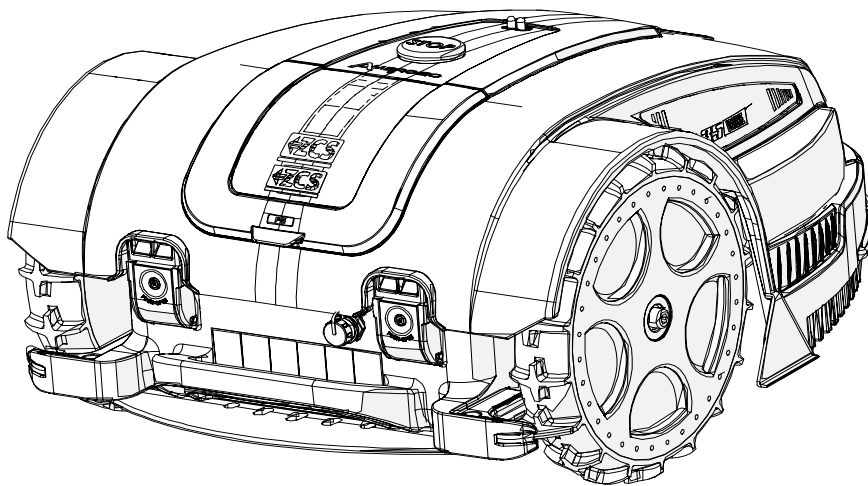

# Ambrogio Robot L35

MD-CO-RO-32- Rev. 1.2 - 29/02/2020 - Ambrogio Robot L35

**Spare Parts Catalogue**

Previous Revision 1.1  
**Current Revision 1.2**  
From 2020-02

Models Type Included

A035BA0  
9035DE0

L35 B  
L35 Deluxe

**Price List. Only for Italy. Delivery cost not included**  
Listino al pubblico. Trasporto non incluso

Tav. **01** **0**  
 Tab.  
 Taf.

Prezzo 22% IVA Inclusa. Price with 22% VAT Included.