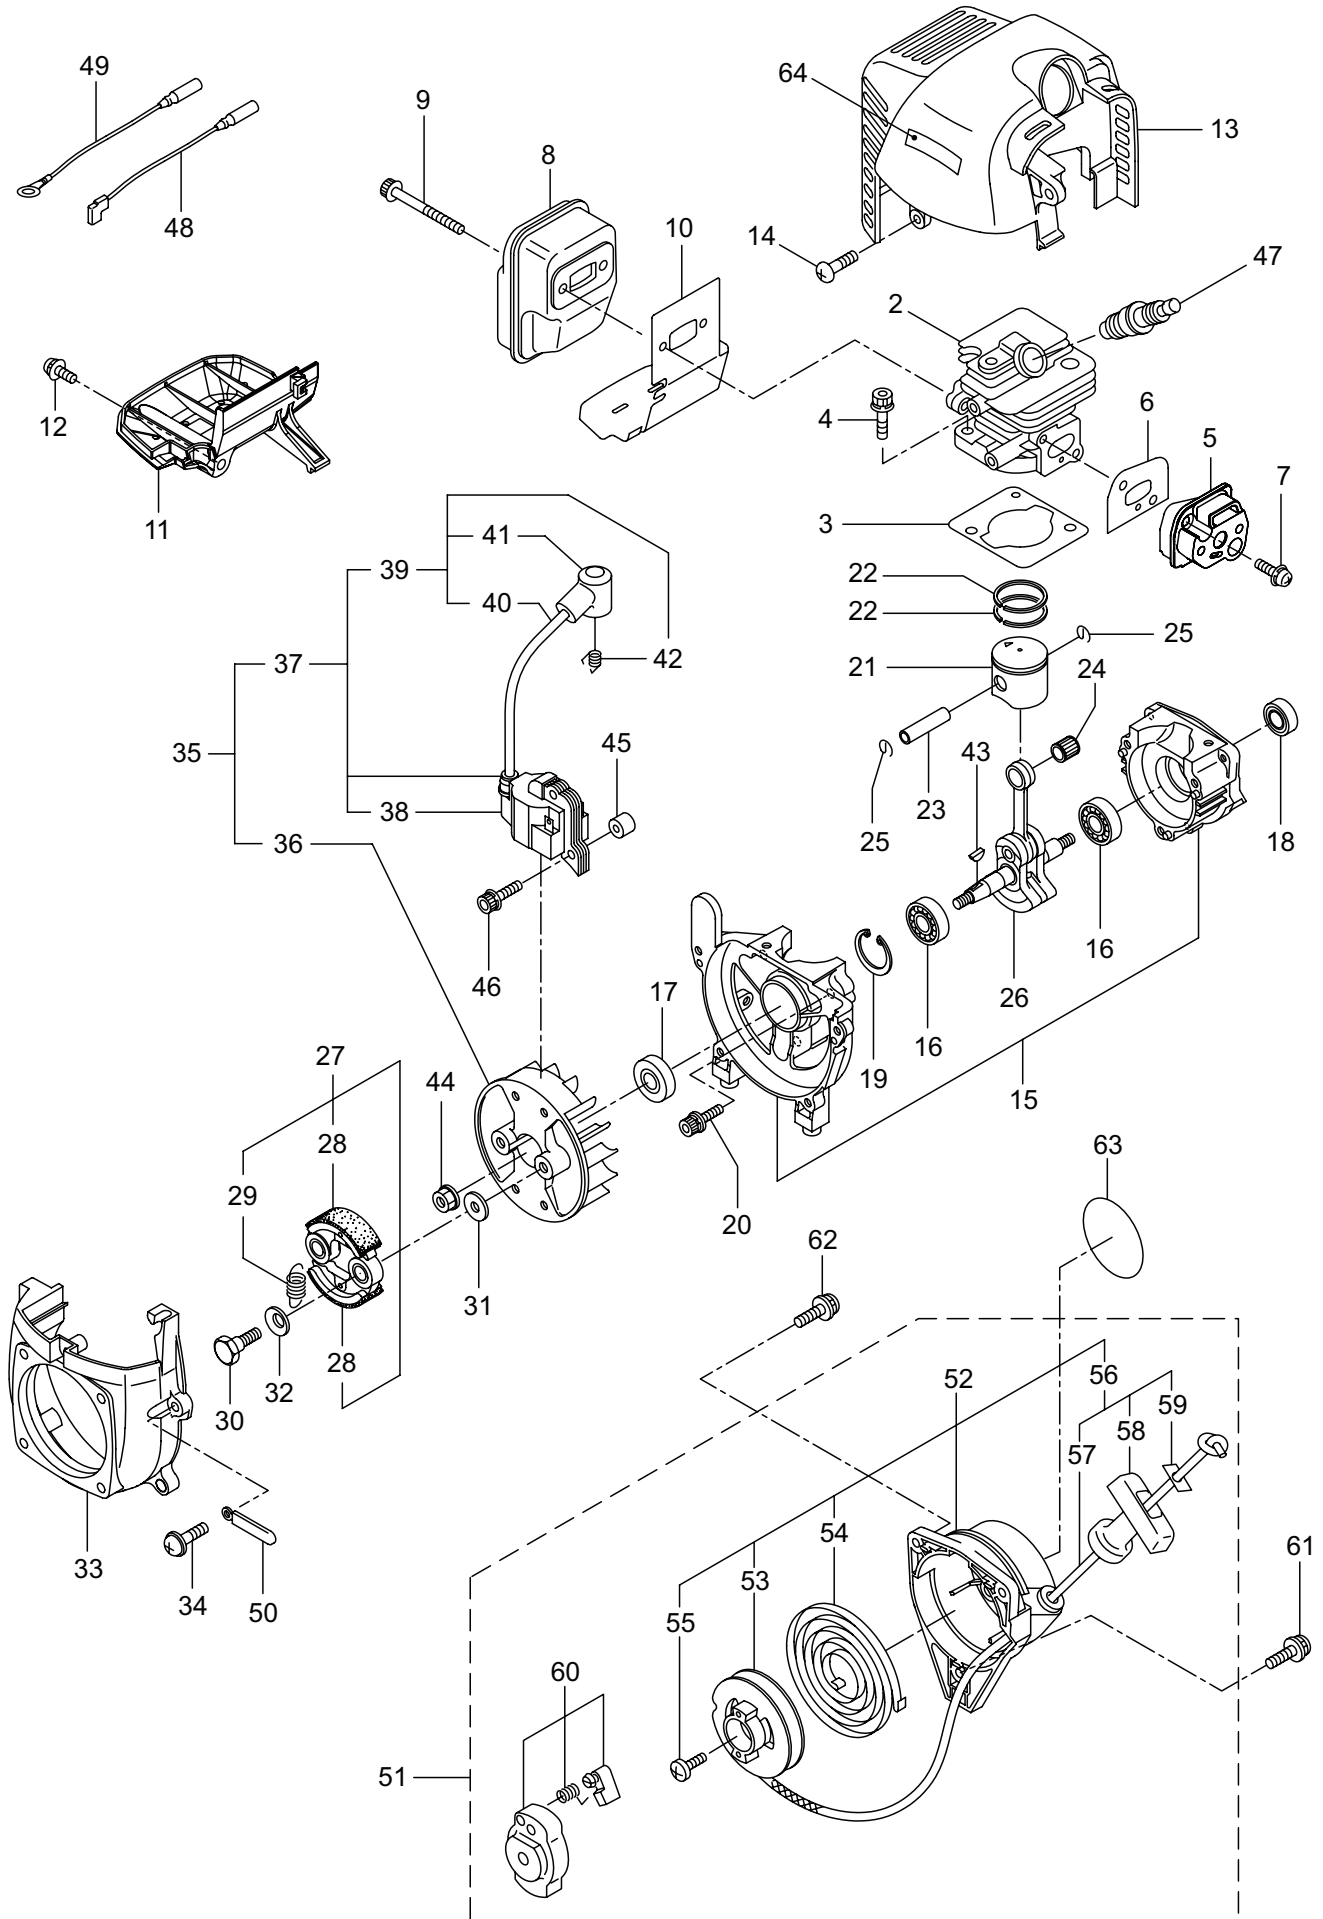

### 3. WX24 ENGINE

Ref. No.	Part No.	Part Name	Q'ty	Remarks
3-46	261256	Cap Screw	2	M4x25
3-47	288264	Spark Plug	1	BPMR8Y
3-48	267492	Lead	1	130L
3-49	282880	Wire, Lead	1	
3-50	264588	Clamp	1	
3-51	288684	Recoil Starter Ass'y	1	Incl.52-60
3-52	288685	Starter Ass'y	1	Incl.53-59
3-53	288967	Reel	1	
3-54	288968	Spiral Spring	1	
3-55	262922	Screw	1	
3-56	288969	Starter Rope Ass'y	1	Incl.57-59
3-57	288970	Starter Rope	1	
3-58	261725	Starter Grip	1	
3-59	283511	Rope Stopper	1	
3-60	288971	Starter Pawl Ass'y	1	
3-61	269833	Screw	1	M4x16
3-62	280489	Screw	2	M4x20
3-63	276800	Label	1	
3-64	284587	Label	1	