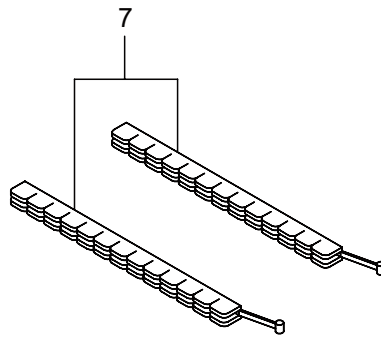

5. WX24
ACCESSORIES

Ref. No.	Part No.	Part Name	Q'ty	Remarks
5-1	210418	Box Spanner	1	13x19x(+)
5-2	022865	Double-ended Wrench	1	8x10
5-3	210181	Lever Handle	1	3.5x170L
5-4	219432	Wrench	1	4mm
5-5	219433	Wrench	1	5mm
5-6	227509	Mowing Blade	1	
5-7	220534	Blade Cover	1	
5-8	232225	Semi-Auto Head (L)	1	
5-9	234954	Colgate Tube	1	60L
5-10	234955	Band	1	3.4x145L
5-11	238724	Instruction Manual	1	WX24