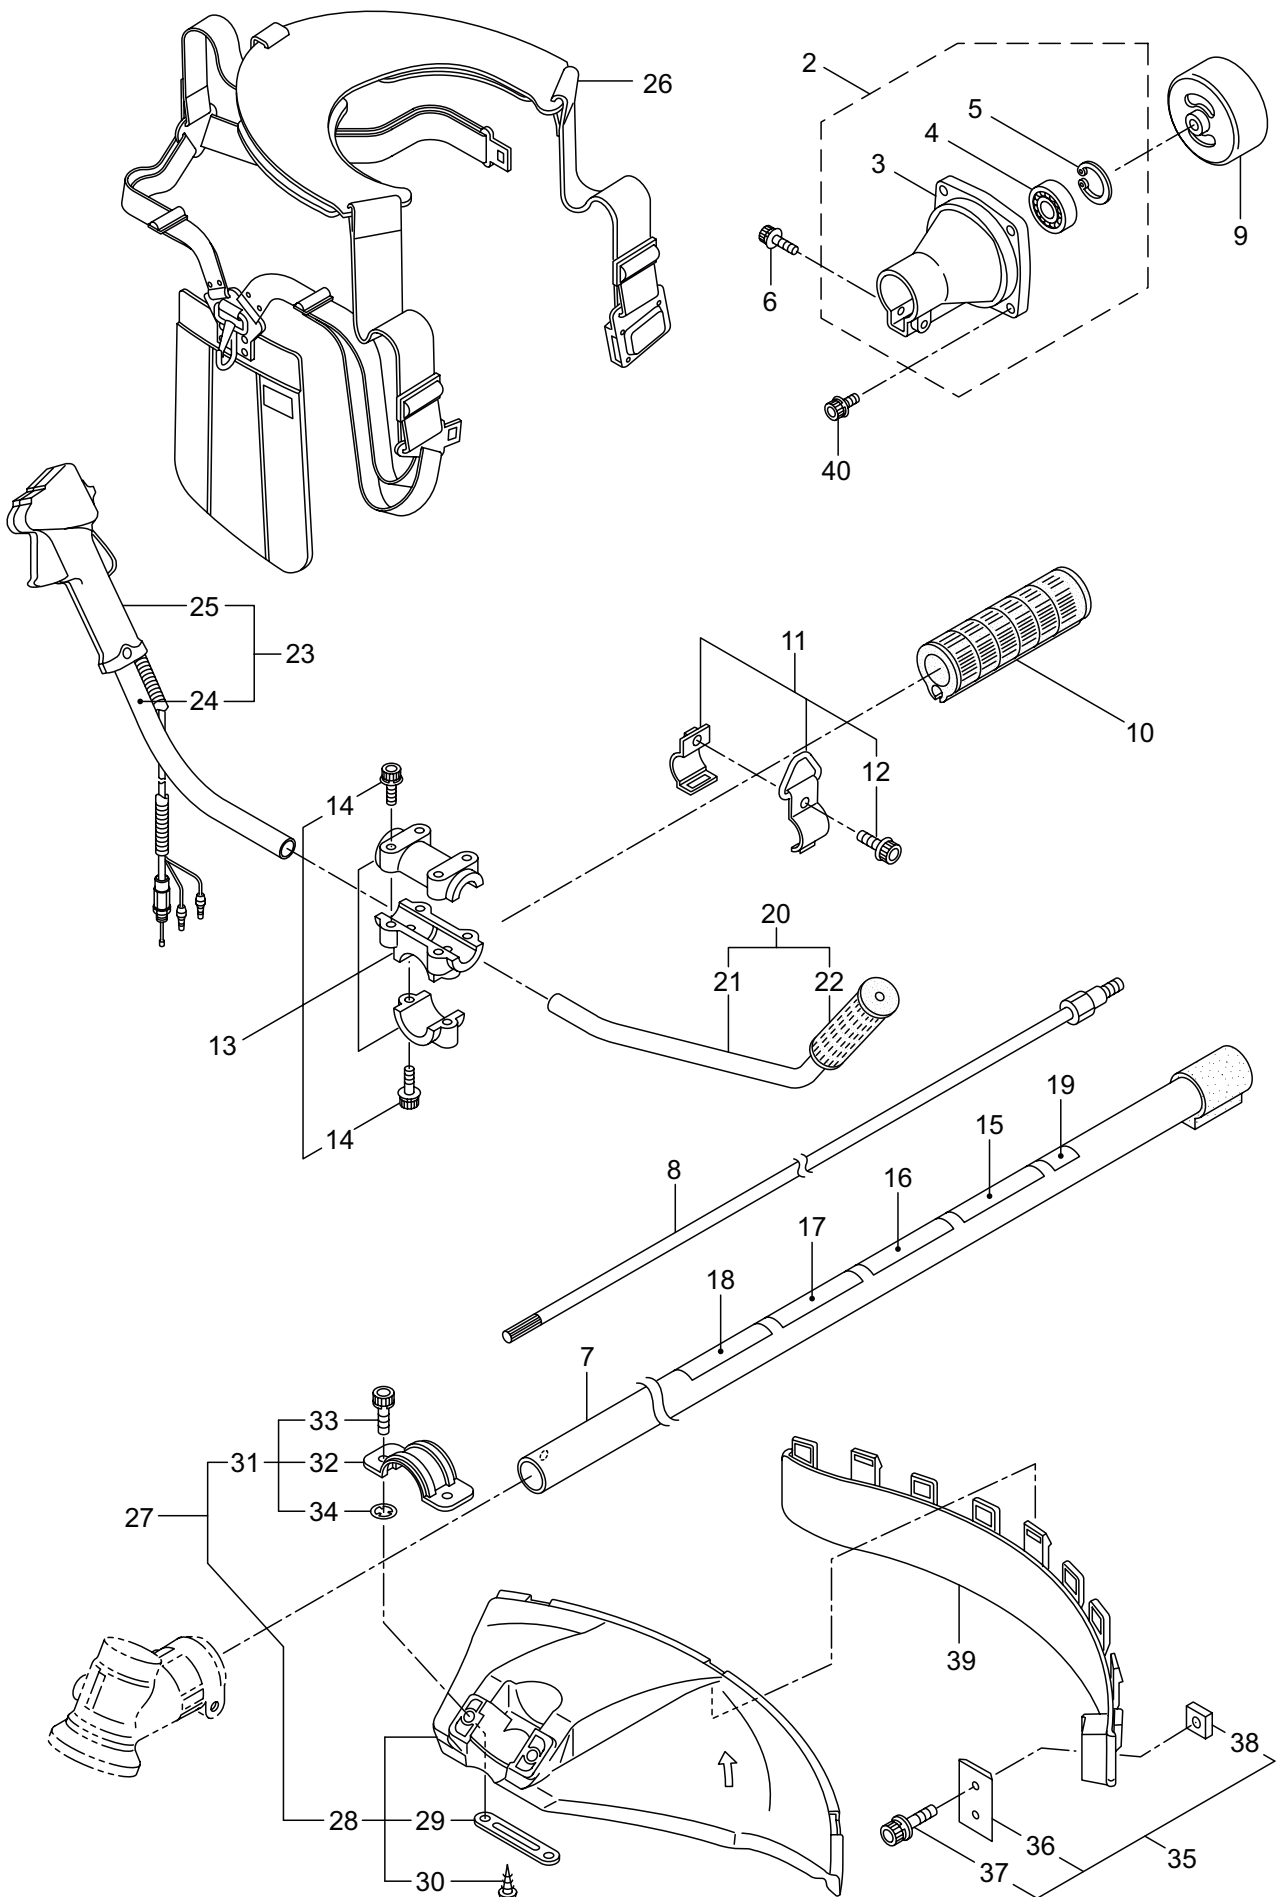

## CONTENTS

1. MAIN BODY .....	1 ~ 2
2. GEARCASE.....	3 ~ 4
3. ENGINE.....	5 ~ 8
4. CARBURETOR, FUEL TANK .....	9 ~ 10
5. ACCESSORIES .....	11 ~ 12

2016. 05.

P/N 524324

1. WX24  
MAIN BODY

Ref. No.	Part No.	Part Name	Q'ty	Remarks
1-1	364581	WX24	1	
1-2	221473	Clutch Case Ass'y	1	Incl.3-5
1-3	221474	Clutch Case	1	
1-4	016405	Bearing	1	#6200ZZ
1-5	013825	Snap Ring	1	#30
1-6	261612	Cap Screw	1	M5x30
1-7	223252	Driveshaft Tube	1	
1-8	226399	Driveshaft Ass'y	1	
1-9	229091	Clutch Drum	1	
1-10	215532	Shaft Grip	1	
1-11	215533	Hanging Bracket Ass'y	1	Incl.12
1-12	261762	Cap Screw	1	M5x14
1-13	216935	Bracket Ass'y	1	Incl.14
1-14	261246	Cap Screw	6	M5x25
1-15	238720	Label	1	CAIMAN
1-16	238750	Label	1	WX24
1-17	238751	Label	1	MADE IN JAPAN
1-18	238693	Label	1	WARNING
1-19	228043	Label	1	
1-20	229859	Handle Ass'y-Left	1	Incl.21,22
1-21	221441	Handle	1	
1-22	226503	Grip	1	
1-23	235089	Handle Ass'y-Right	1	Incl.24,25
1-24	223286	Handle	1	
1-25	235082	Throttle Trigger	1	
1-26	232001	Hanging Strap Ass'y	1	
1-27	235690	Safety Cover Ass'y	1	Incl.28-34
1-28	235691	Safety Cover Ass'y	1	Incl.29,30
1-29	227819	Bracket	1	
1-30	221580	Screw	1	4x8
1-31	232076	Bracket Ass'y	1	Incl.32-34
1-32	227820	Bracket	1	
1-33	220632	Cap Screw	2	M6x30
1-34	231704	Washer	2	6x13xt1.0
1-35	231882	String Cutter Ass'y	1	Incl.36-38
1-36	230747	String Cutter	1	
1-37	261250	Cap Screw	1	M5x20
1-38	228325	Nut	1	
1-39	231033	Cover Extention	1	
1-40	261250	Cap Screw	4	M5x20