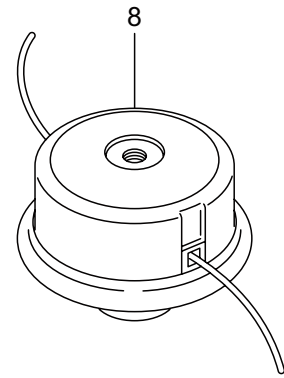

5. WX24
ACCESSORIES

Ref. No.	Part No.	Part Name	Q'ty	Remarks
5-1	210418	Box Spanner	1	13x19x(+)
5-2	022865	Double-ended Wrench	1	8x10
5-3	210181	Lever Handle	1	3.5x170L
5-4	219432	Wrench	1	4mm
5-5	219433	Wrench	1	5mm
5-6	227509	Mowing Blade	1	
5-7	220534	Blade Cover	1	
5-8	232225	Semi-Auto Head (L)	1	
5-9	234954	Colgate Tube	1	60L
5-10	234955	Band	1	3.4x145L
5-11	238724	Instruction Manual	1	WX24