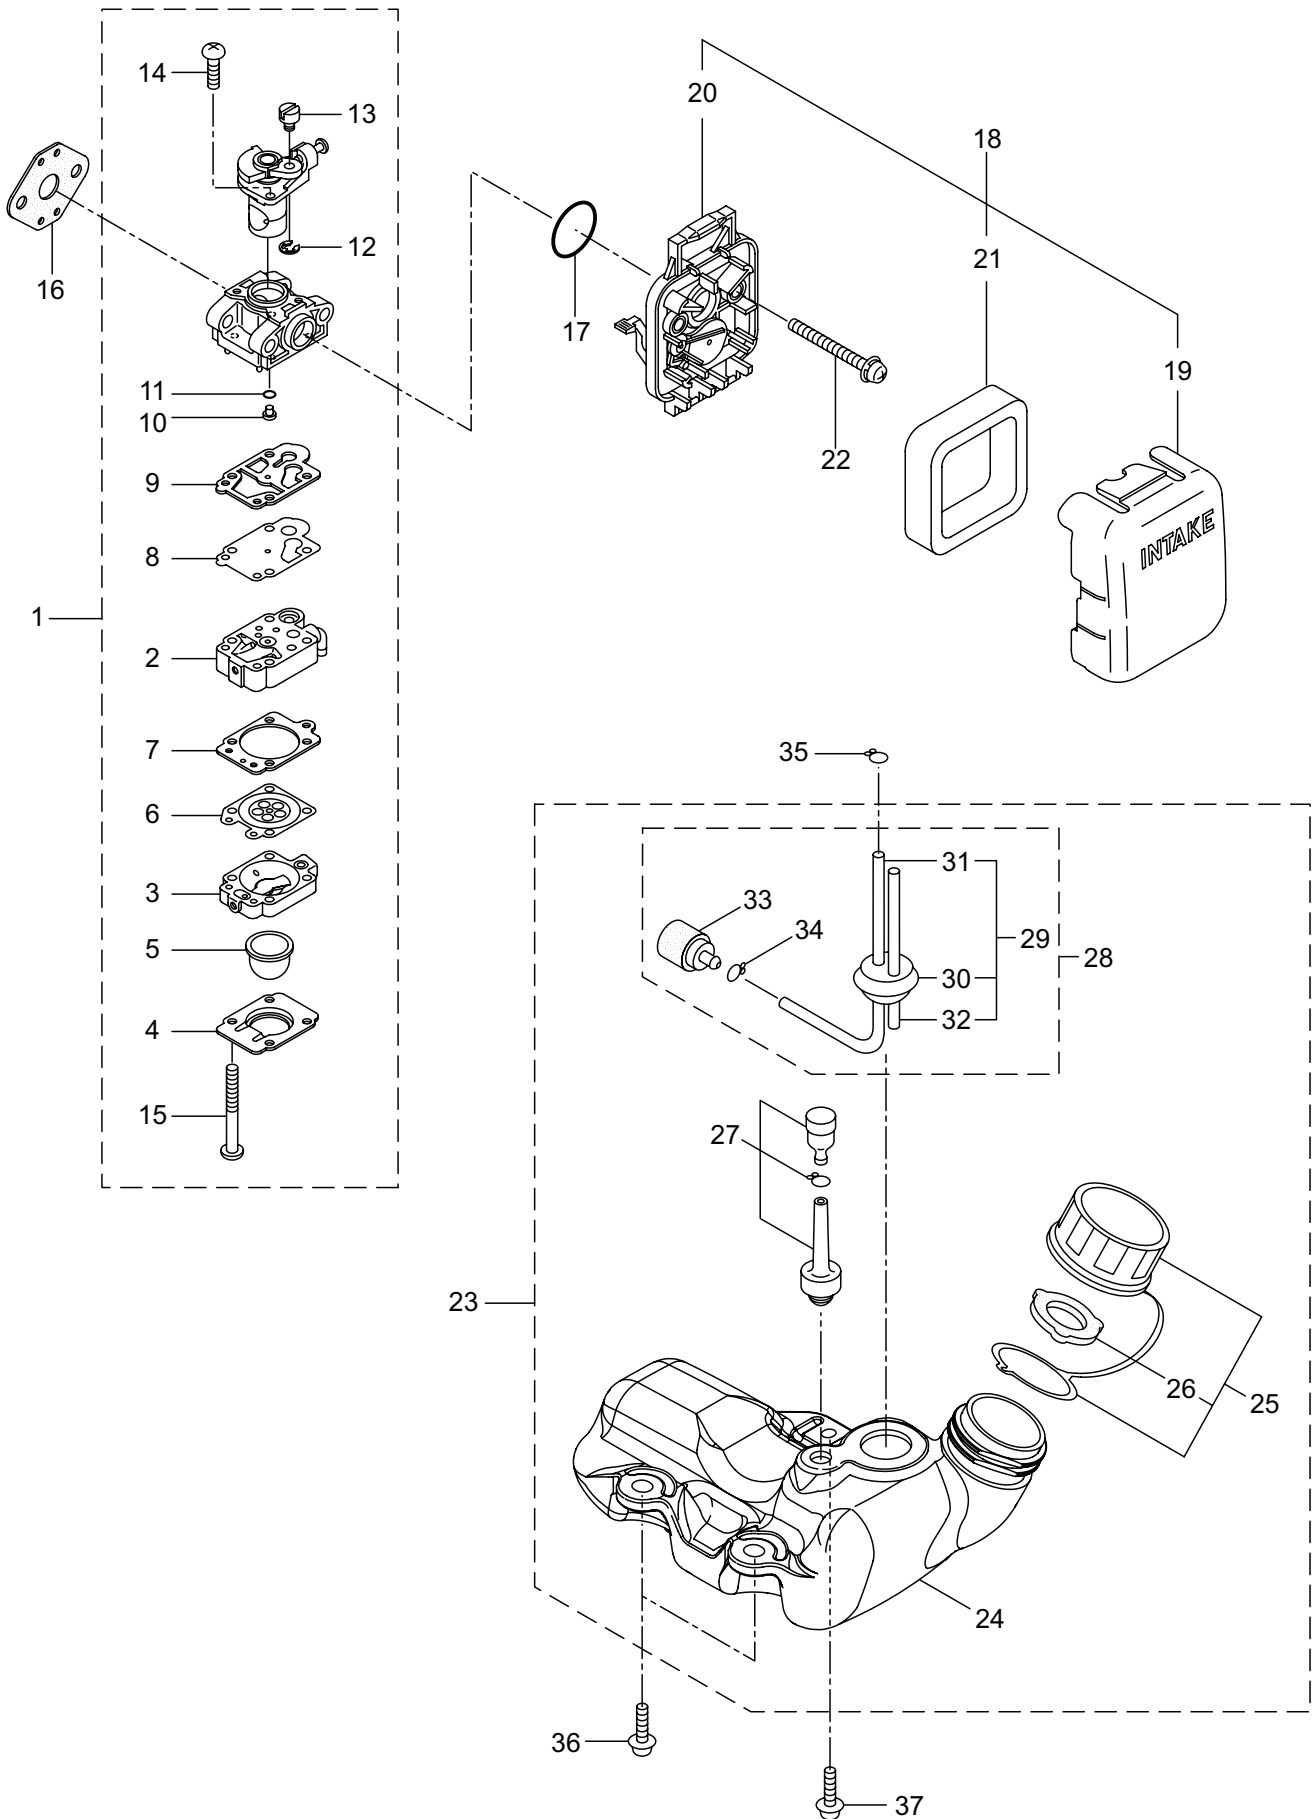

4. WX24
CARBURETOR, FUEL TANK

Ref. No.	Part No.	Part Name	Q'ty	Remarks
4-1	276663	Carburetor Ass'y	1	Incl.2-15 New gasket required
4-2	274472	Pump Body	1	
4-3	262991	Purge Body	1	
4-4	262992	Cover Plate	1	
4-5	261874	Primer Bulb	1	
4-6	283905	Diaphragm, Meterring	1	
4-7	262993	Gasket	1	
4-8	262994	Diaphragm,Fuel Pump	1	
4-9	282576	Gasket	1	
4-10	289396	Main Jet	1	
4-11	261871	O-Ring	1	
4-12	261876	E-Ring	1	
4-13	261658	Swivel	1	
4-14	264682	Screw	2	
4-15	262996	Screw	4	
4-16	261864	Gasket	1	
4-17	264691	O-Ring	1	
4-18	266420	Cleaner Ass'y	1	Incl.19-21
4-19	264709	Cover	1	
4-20	266433	Housing	1	
4-21	264695	Filter	1	
4-22	269834	Screw	2	
4-23	276798	Fuel Tank Ass'y	1	Incl.24-34
4-24	273516	Fuel Tank	1	
4-25	281564	Fuel Tank Cap Ass'y	1	Incl.26
4-26	269377	Gasket	1	
4-27	261696	Breather Ass'y	1	
4-28	265752	Fuel Pipe Pick-up Ass'y	1	Incl.29-34
4-29	264031	Fuel Pipe Ass'y	1	Incl.30-32
4-30	261115	Grommet	1	
4-31	261690	Fuel Pipe	1	160L
4-32	263038	Return Pipe	1	3x6x85L
4-33	264653	Filter Ass'y	1	
4-34	261117	Clip	1	
4-35	261117	Clip	1	
4-36	269828	Screw	2	M5x16
4-37	281208	Screw	1	M5x16