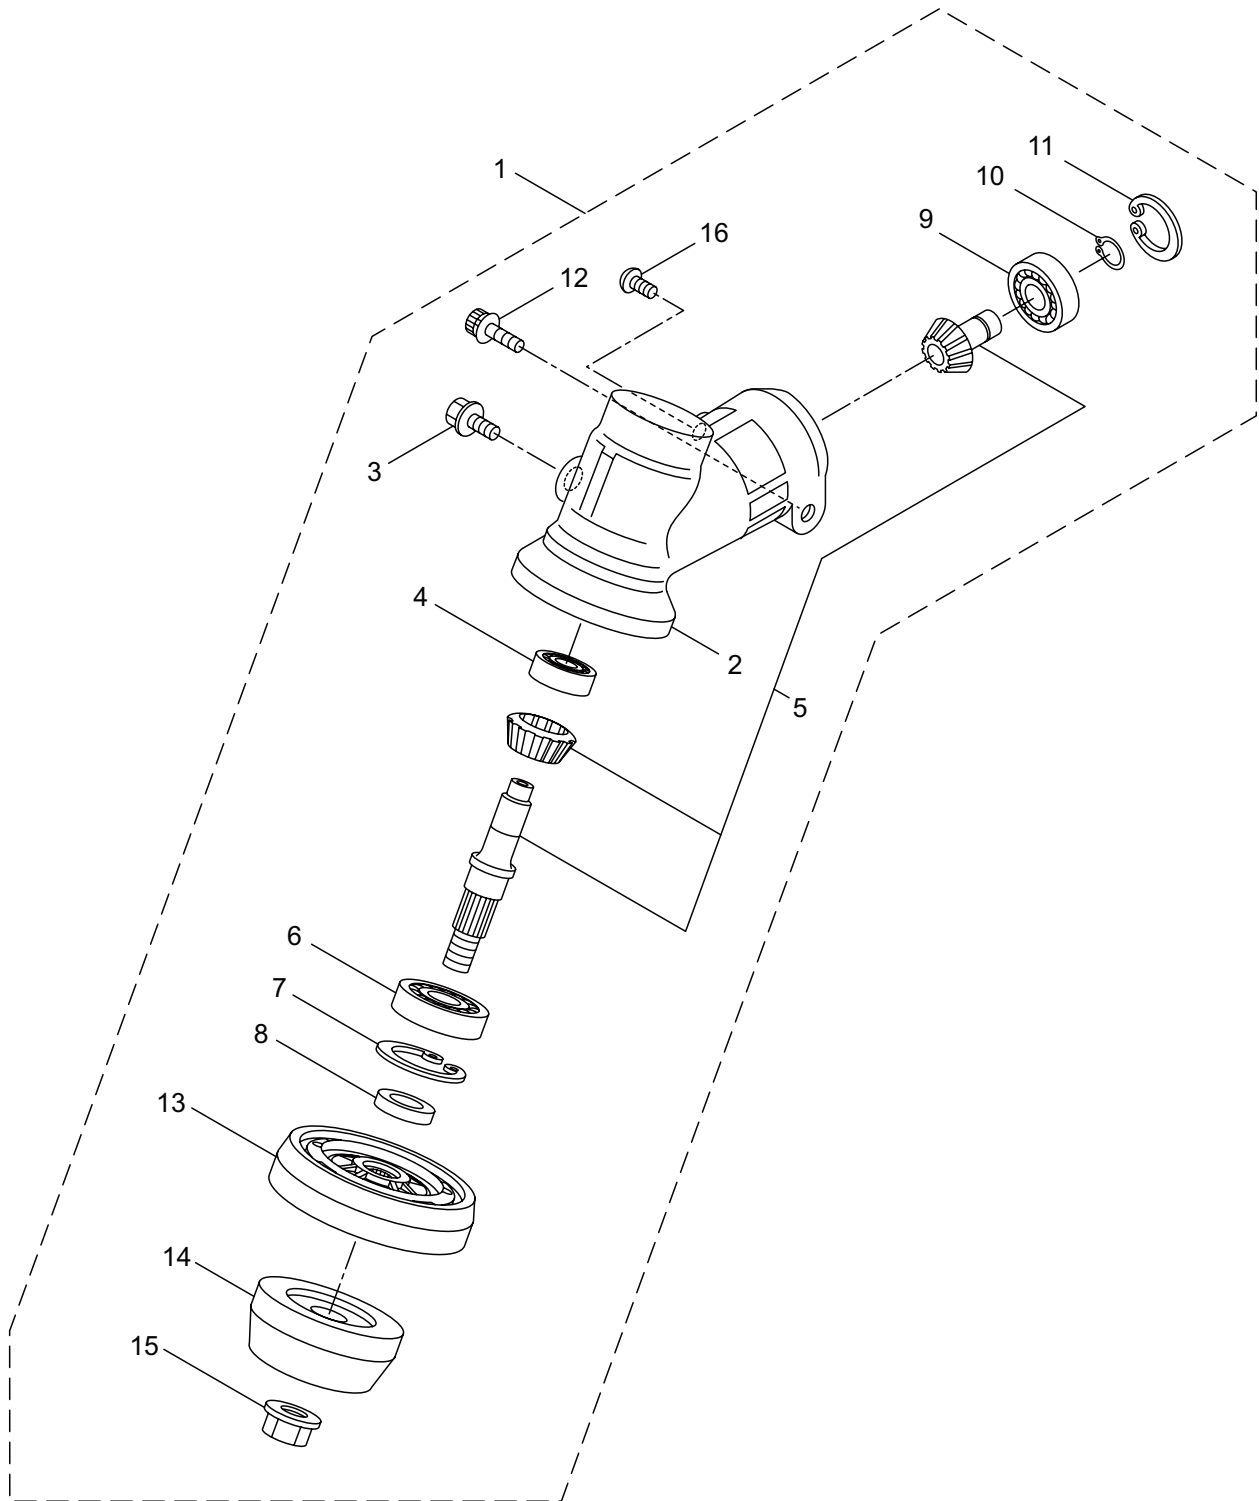

2. WX24
GEARCASE

Ref. No.	Part No.	Part Name	Q'ty	Remarks
2-1	232070	Gearcase Ass'y	1	Incl.2-16
2-2	226284	Gearcase	1	
2-3	225897	Bolt	1	M6x8
2-4	226285	Bearing	1	#626
2-5	227108	Gear Set	1	
2-6	112184	Bearing	1	#6000DDU
2-7	054676	Snap Ring	1	#26
2-8	225898	Collar	1	10x16xt2.6
2-9	226286	Bearing	1	#609ZZ
2-10	228477	Snap Ring	1	#9
2-11	140270	Snap Ring	1	#24
2-12	261246	Cap Screw	1	M5x25
2-13	225891	Boss Adapter	1	
2-14	225892	Blade Boss B	1	
2-15	225893	Nut	1	M8
2-16	219087	Cap Screw	1	M5x10