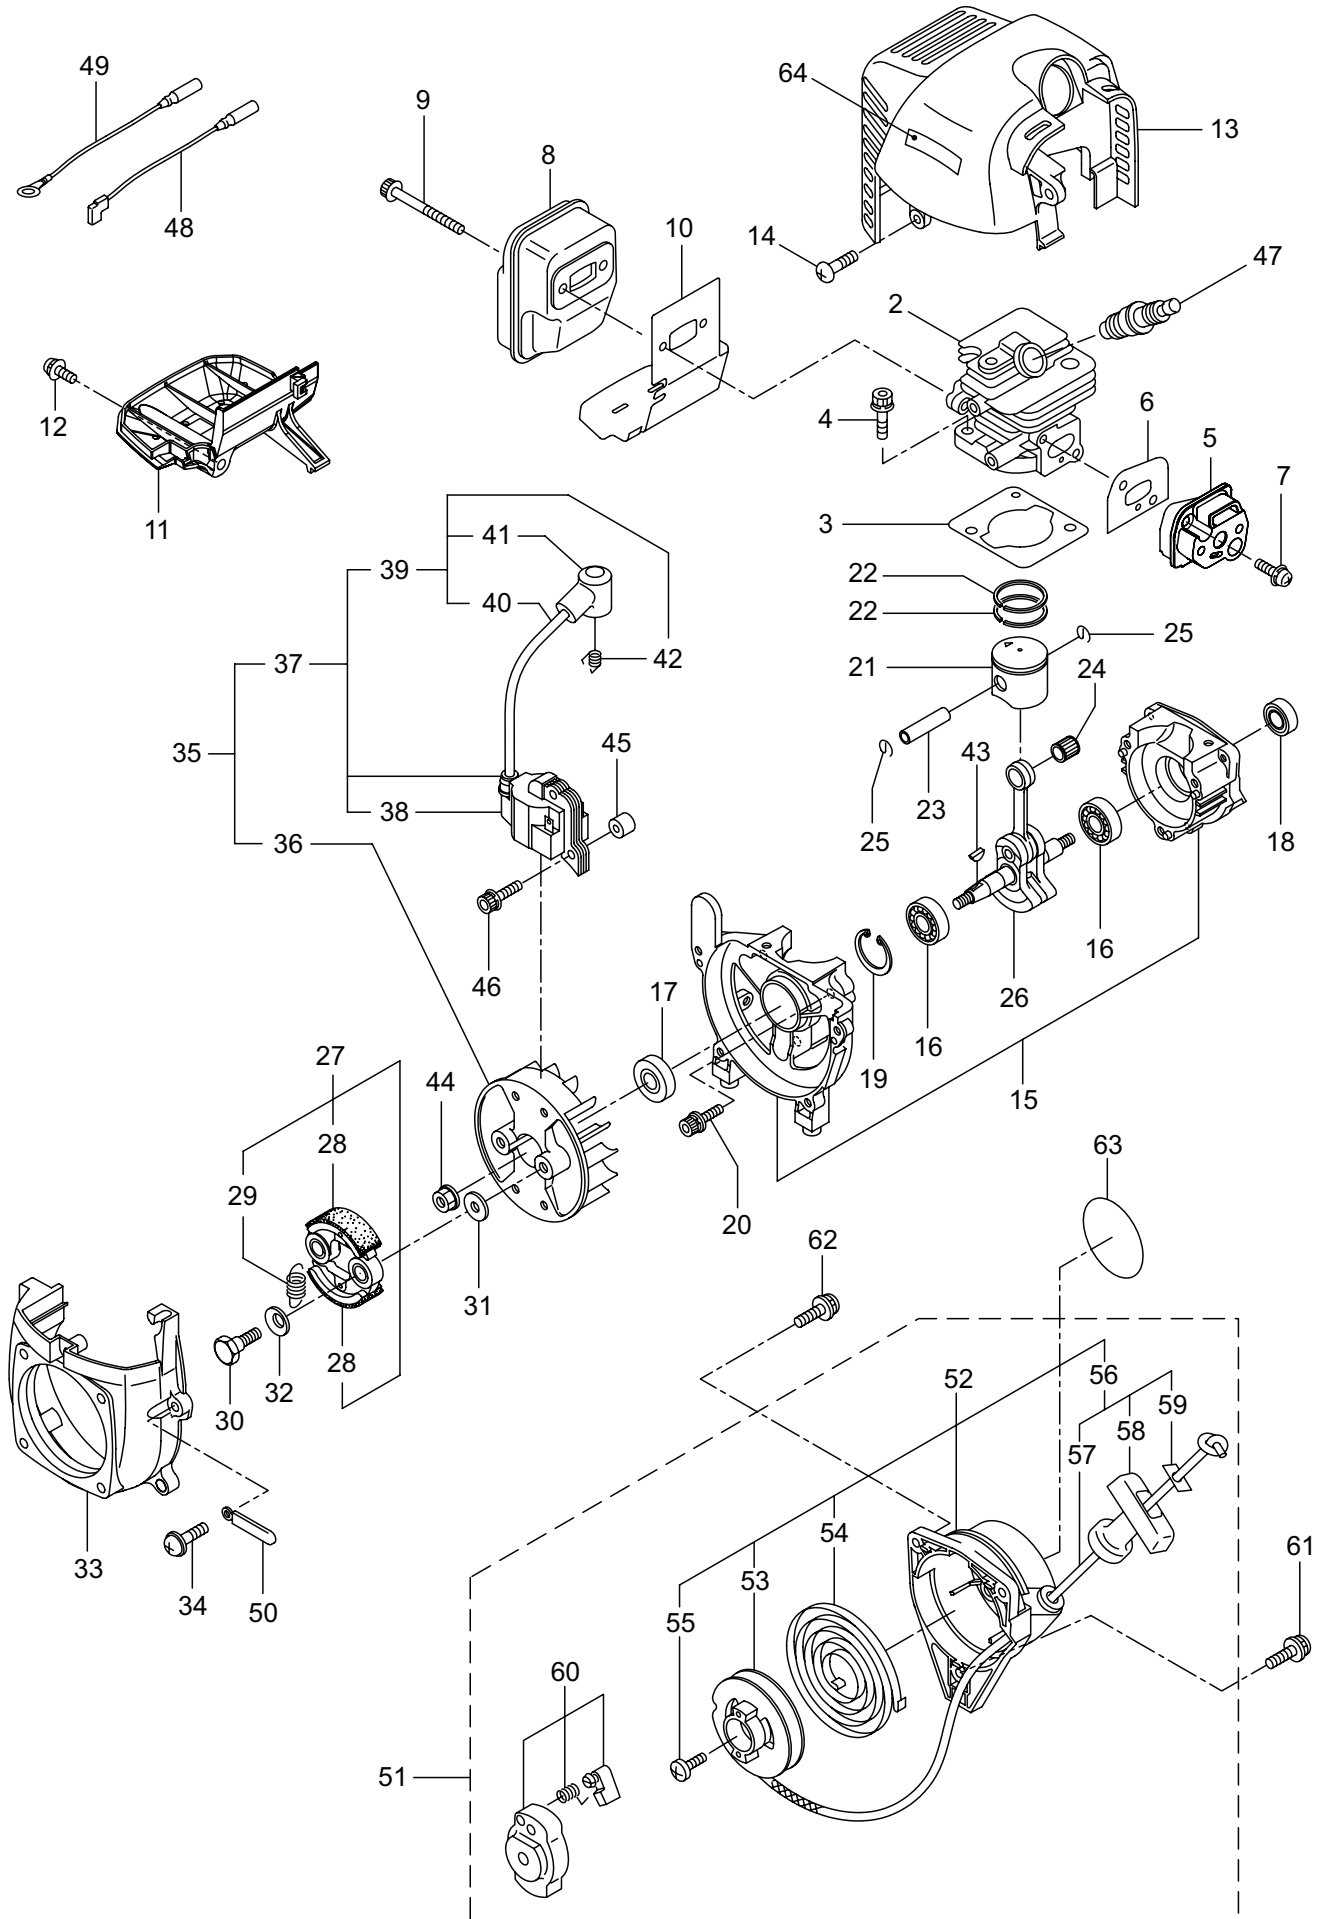

3. WX24 ENGINE

Ref. No.	Part No.	Part Name	Q'ty	Remarks
3-1	859902	Engine	1	EE233/01
3-2	289639	Cylinder	1	
3-3	289643	Gasket	1	
3-4	267290	Cap Screw	2	M5x20
3-5	272744	Insulator	1	New gasket required
3-6	267049	Gasket	1	
3-7	269826	Screw	2	M5x25
3-8	275634	Muffler Comp	1	
3-9	266402	Cap Screw	2	M5x55
3-10	273262	Gasket	1	
3-11	273519	Under Cover	1	
3-12	269827	Screw	1	M5x16
3-13	273042	Top Cover	1	
3-14	280144	Tapping Screw	1	
3-15	273674	Crankcase	1	
3-16	280488	Bearing	2	PPL 6001
3-17	261492	Oil Seal	1	ISCD12287
3-18	261386	Oil Seal	1	ISCD12227
3-19	055185	Snap Ring	1	#28
3-20	261612	Cap Screw	3	M5x30
3-21	272204	Piston	1	
3-22	264891	Piston Ring	2	(2)required
3-23	261036	Piston Pin	1	
3-24	288520	Bearing, Needle	1	
3-25	261576	Clip,Piston	2	
3-26	267193	Crankshaft/Conn.Rod Ass'y	1	
3-27	269168	Clutch Ass'y	1	Incl.28,29
3-28	269169	Clutch Shoe	2	(2)required
3-29	269173	Spring, Clutch	1	
3-30	269647	Clutch Bolt	2	
3-31	269175	Washer	2	6.1x15x1.6
3-32	261777	Wave Washer	2	
3-33	283386	Fan Cover	1	
3-34	269831	Screw	4	M5x20
3-35	272066	Magneto Ass'y	1	Incl.36-42
3-36	261356	Rotor/Fan	1	
3-37	272067	Ignition Coil Ass'y	1	Incl.38-42
3-38	267401	Coil	1	
3-39	272068	Spark Plug Wire Ass'y	1	Incl.40-42
3-40	272069	Spark Plug Wire	1	
3-41	261074	Plug Boot	1	
3-42	261075	Connector	1	
3-43	261076	Woodruff Key	1	3x10
3-44	261417	Nut,Rotor	1	M8
3-45	280381	Spacer	2