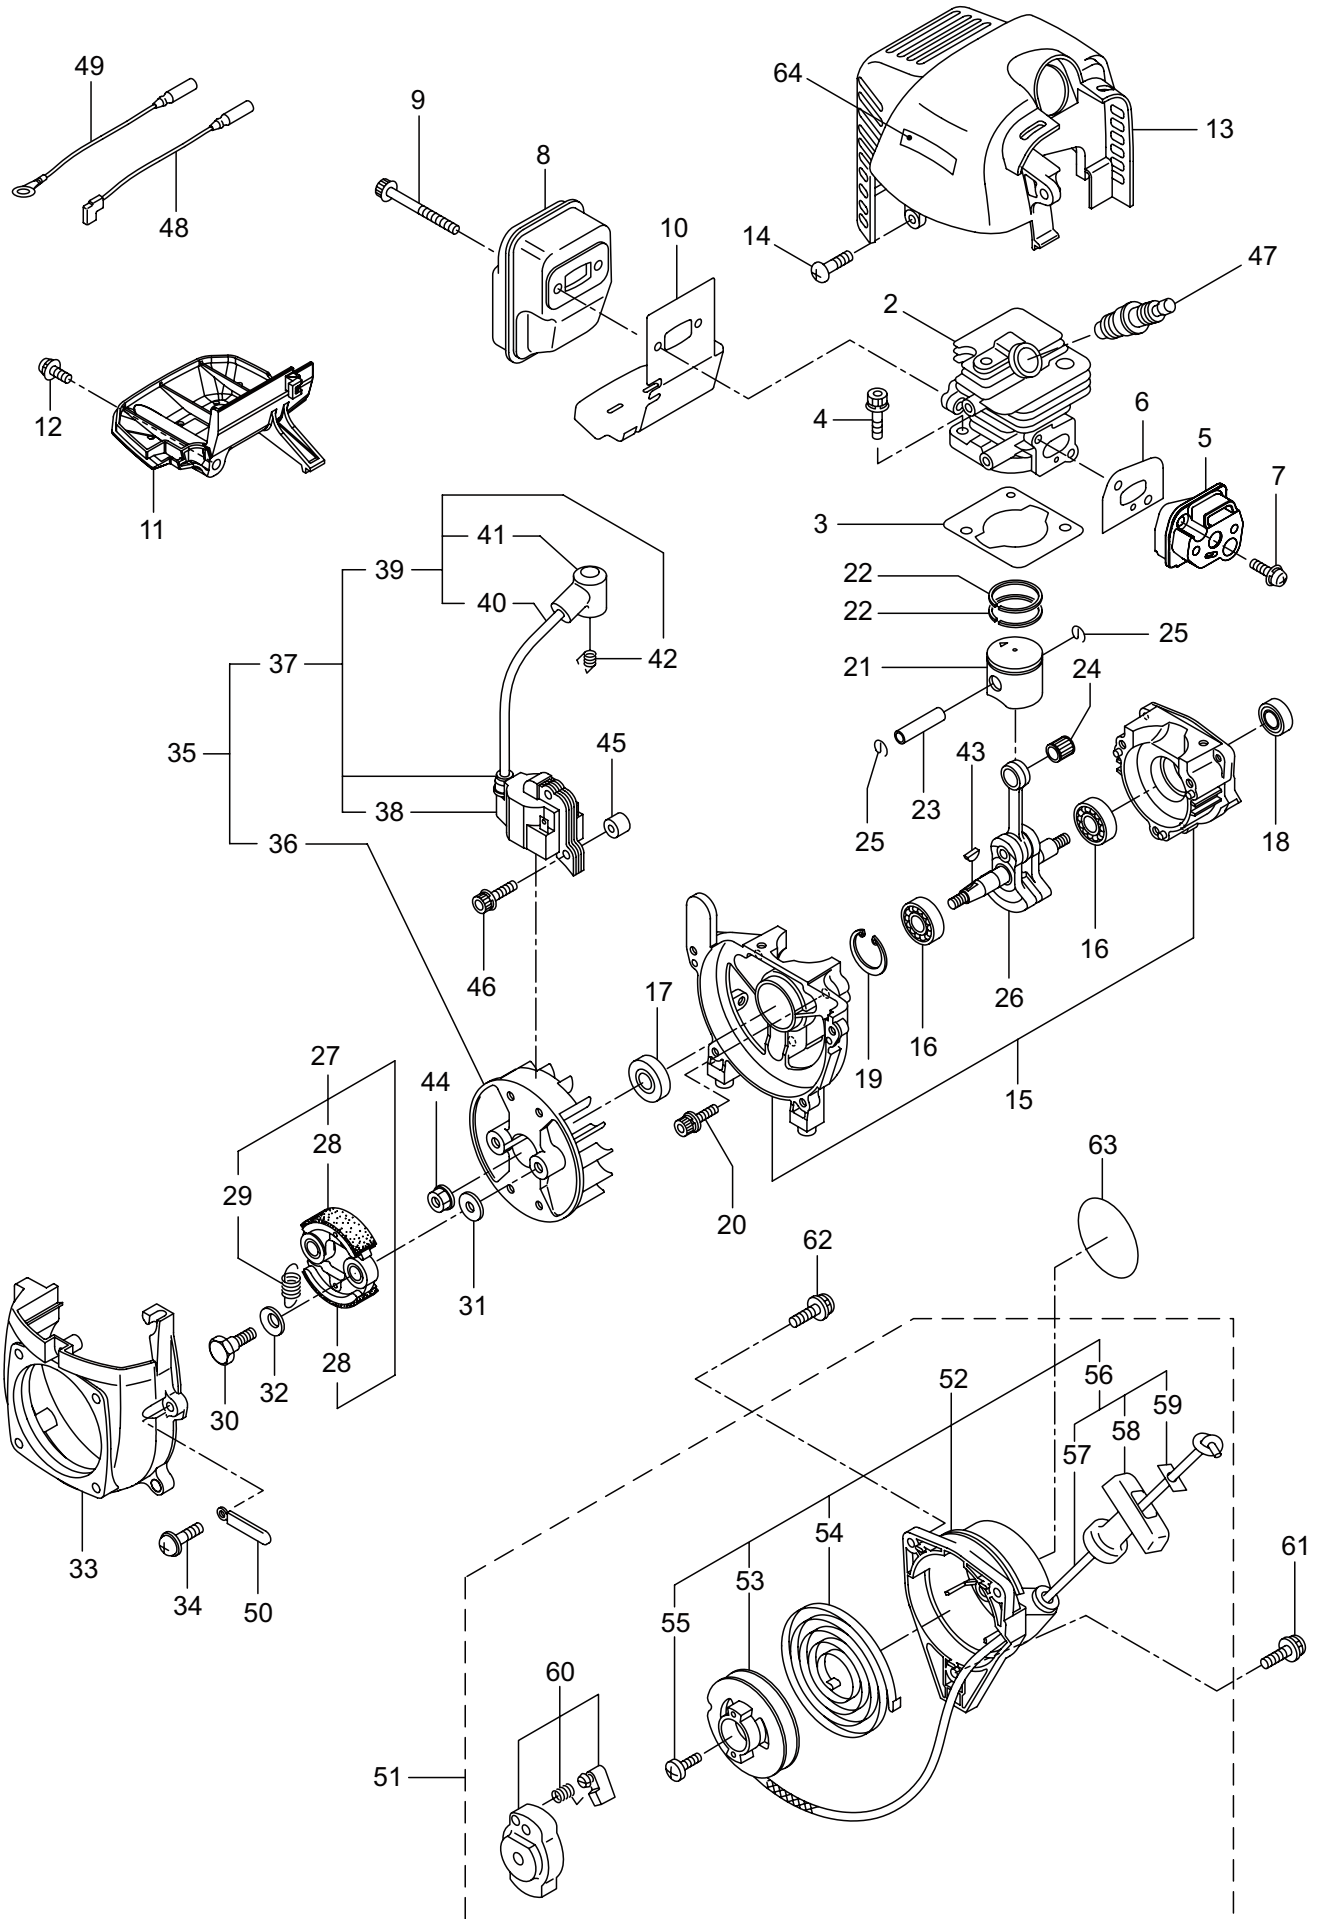

3. WX24 ENGINE

Ref. No.	Part No.	Part Name	Q'ty	Remarks
3-1	859902	Engine	1	EE233/01
3-2	289639	Cylinder	1	
3-3	289643	Gasket	1	
3-4	267290	Cap Screw	2	M5x20
3-5	272744	Insulator	1	New gasket required
3-6	267049	Gasket	1	
3-7	269826	Screw	2	M5x25
3-8	275634	Muffler Comp	1	
3-9	266402	Cap Screw	2	M5x55
3-10	273262	Gasket	1	
3-11	273519	Under Cover	1	
3-12	269827	Screw	1	M5x16
3-13	273042	Top Cover	1	
3-14	280144	Tapping Screw	1	
3-15	273674	Crankcase	1	
3-16	280488	Bearing	2	PPL 6001
3-17	261492	Oil Seal	1	ISCD12287
3-18	261386	Oil Seal	1	ISCD12227
3-19	055185	Snap Ring	1	#28
3-20	261612	Cap Screw	3	M5x30
3-21	272204	Piston	1	
3-22	264891	Piston Ring	2	(2)required
3-23	261036	Piston Pin	1	
3-24	288520	Bearing, Needle	1	
3-25	261576	Clip,Piston	2	
3-26	267193	Crankshaft/Conn.Rod Ass'y	1	
3-27	269168	Clutch Ass'y	1	Incl.28,29
3-28	269169	Clutch Shoe	2	(2)required
3-29	269173	Spring, Clutch	1	
3-30	269647	Clutch Bolt	2	
3-31	269175	Washer	2	6.1x15x1.6
3-32	261777	Wave Washer	2	
3-33	283386	Fan Cover	1	
3-34	269831	Screw	4	M5x20
3-35	272066	Magneto Ass'y	1	Incl.36-42
3-36	261356	Rotor/Fan	1	
3-37	272067	Ignition Coil Ass'y	1	Incl.38-42
3-38	267401	Coil	1	
3-39	272068	Spark Plug Wire Ass'y	1	Incl.40-42
3-40	272069	Spark Plug Wire	1	
3-41	261074	Plug Boot	1	
3-42	261075	Connector	1	
3-43	261076	Woodruff Key	1	3x10
3-44	261417	Nut,Rotor	1	M8
3-45	280381	Spacer	2