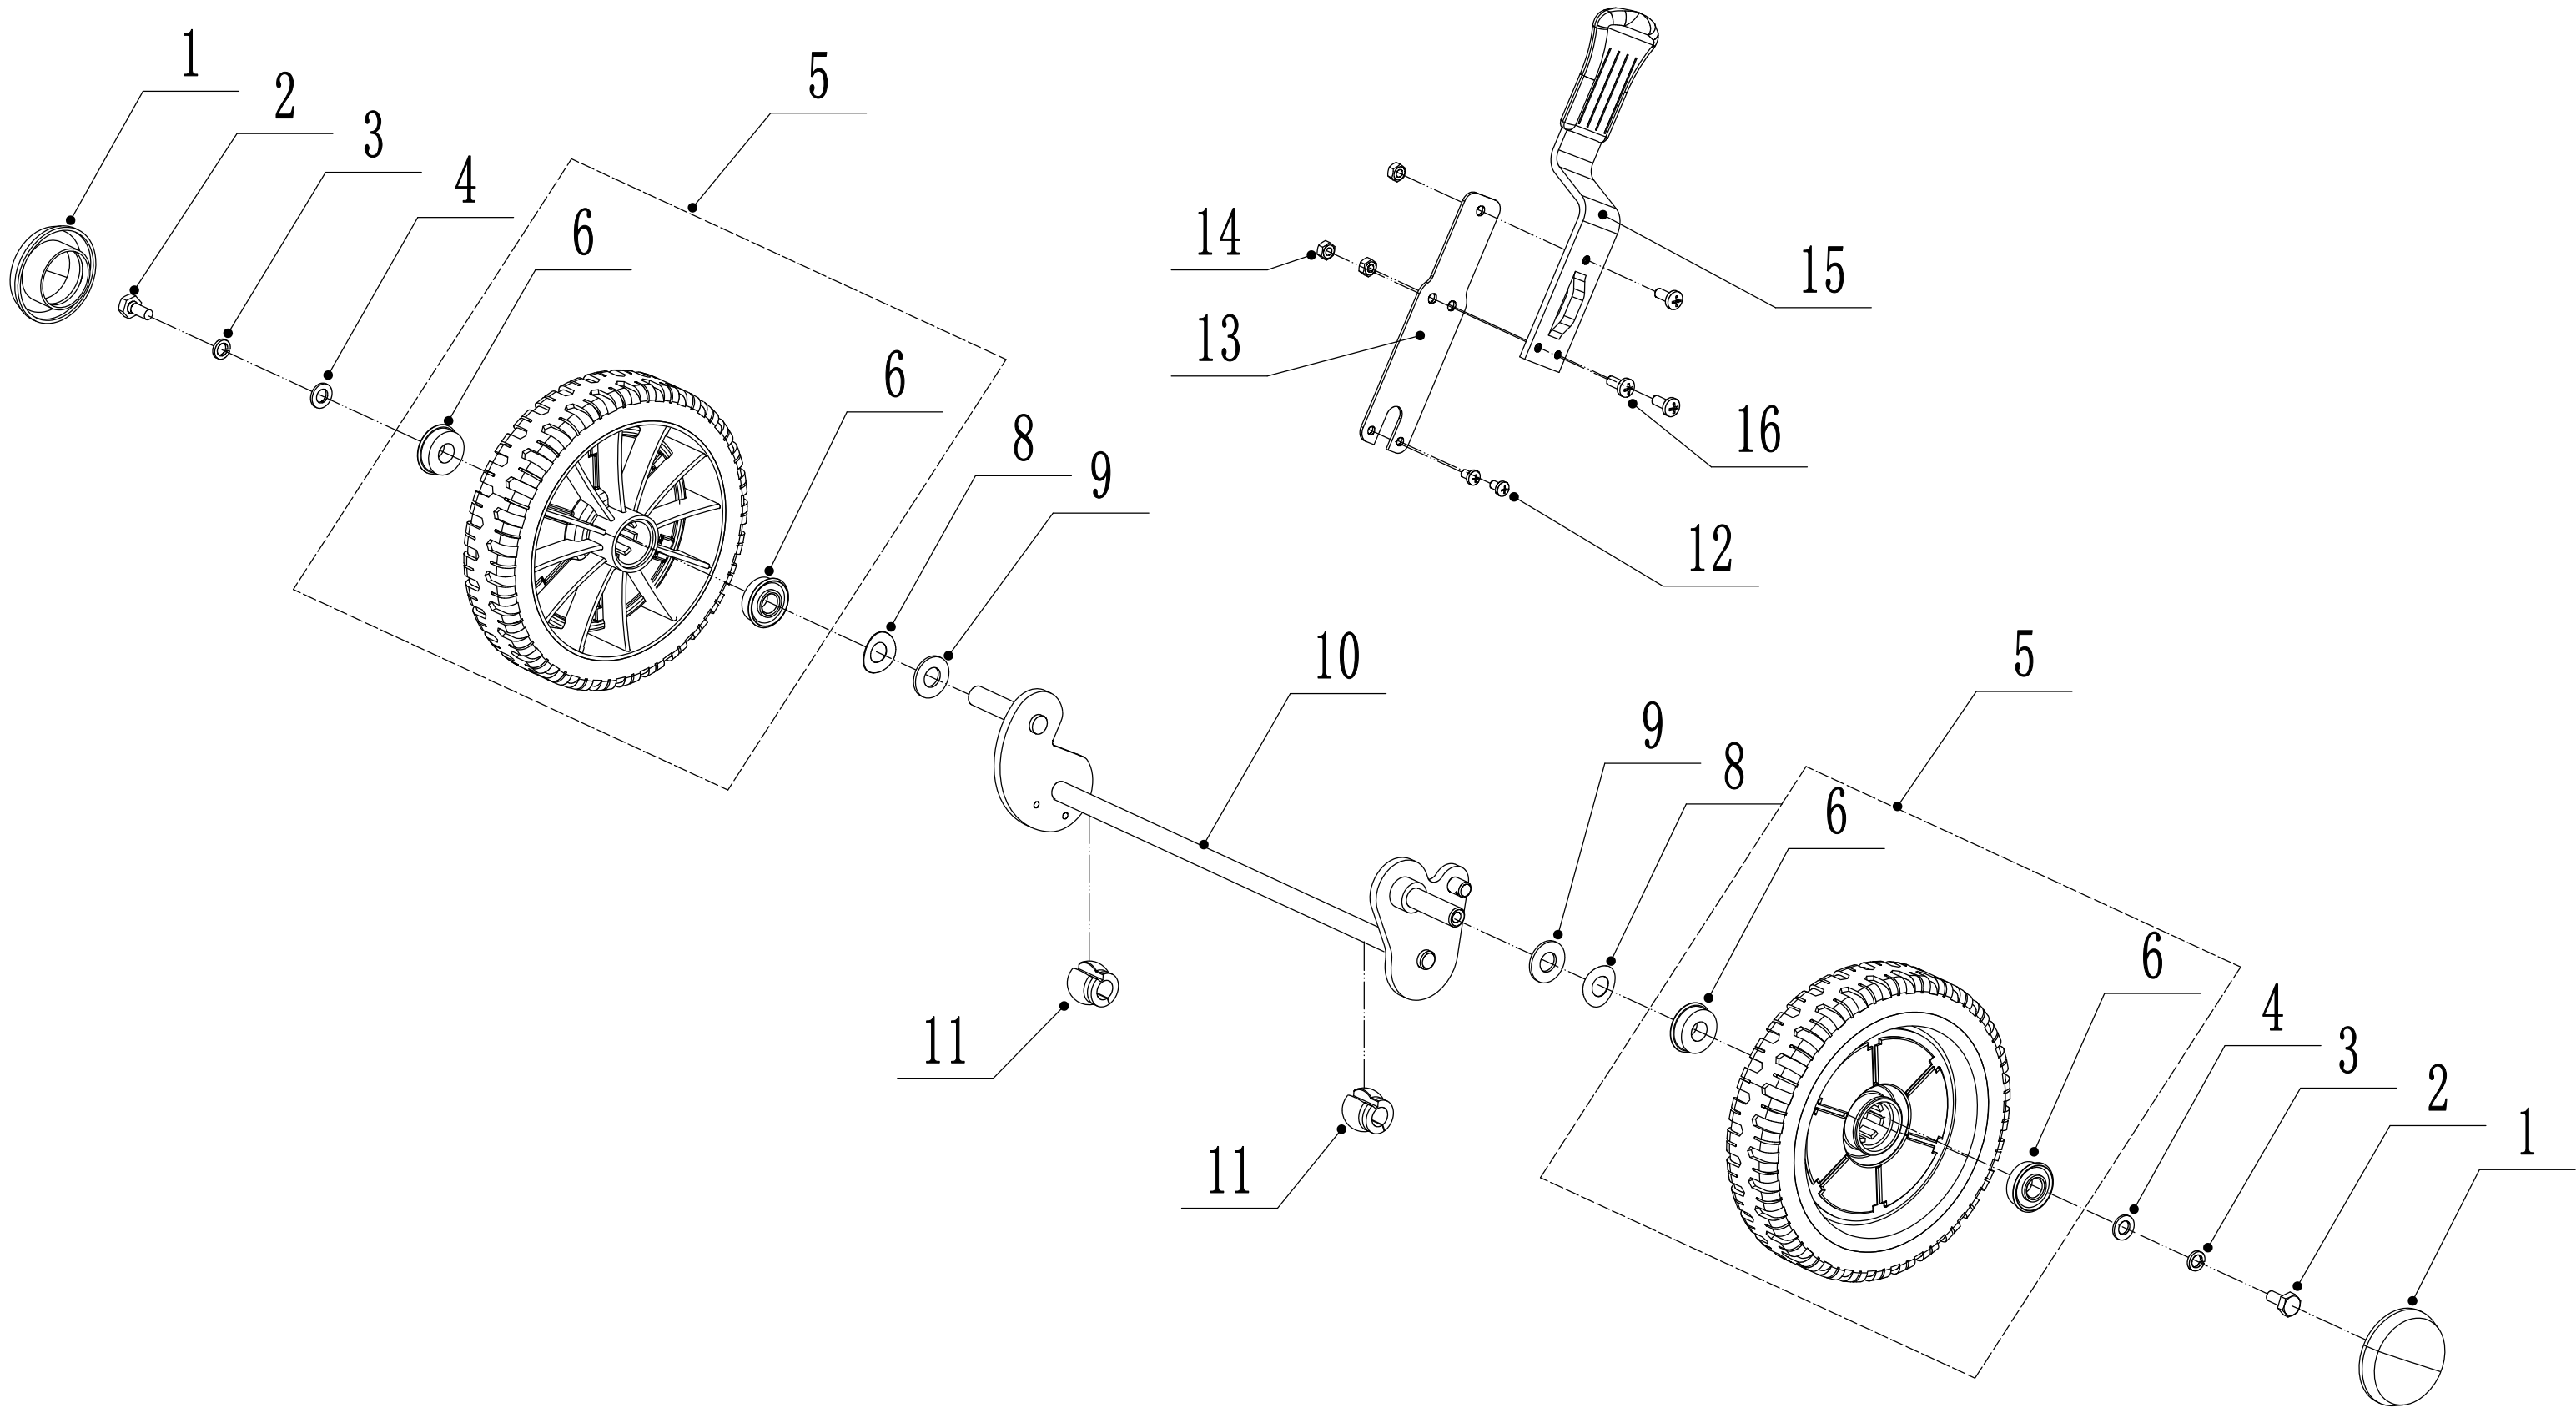

5 Rear axle

5

Part5 Rear axle Spare parts price list

Order	Part number	Name_English	Quantity
1	U455-00114	Wheel Cap	2
2	U455-00052	Bolt - M8x15	2
3	U455-00053	Spring Washer - M8	2
4	U455-00061	Washer - M8	2
5	U506-00016	Wheel Assembly	2
6	U455-00056	WEIBANG Bearing	4
8	U455-00057	Spacer - M12.7	2
9	U455-00058	Plain Washer - M12.7	2
10	U455-00127	Rear Axle	1
11	U455-00128	Bearing	2
12	U455-00069	Screw - M5x8	2
13	U455-00129	Spring Of Adjustment Lever	1
14	U455-00013	Lock Nut - M6	3
15	U455-00071	Adjustment Lever	1
16	U455-00072	Screw - M6x14	3