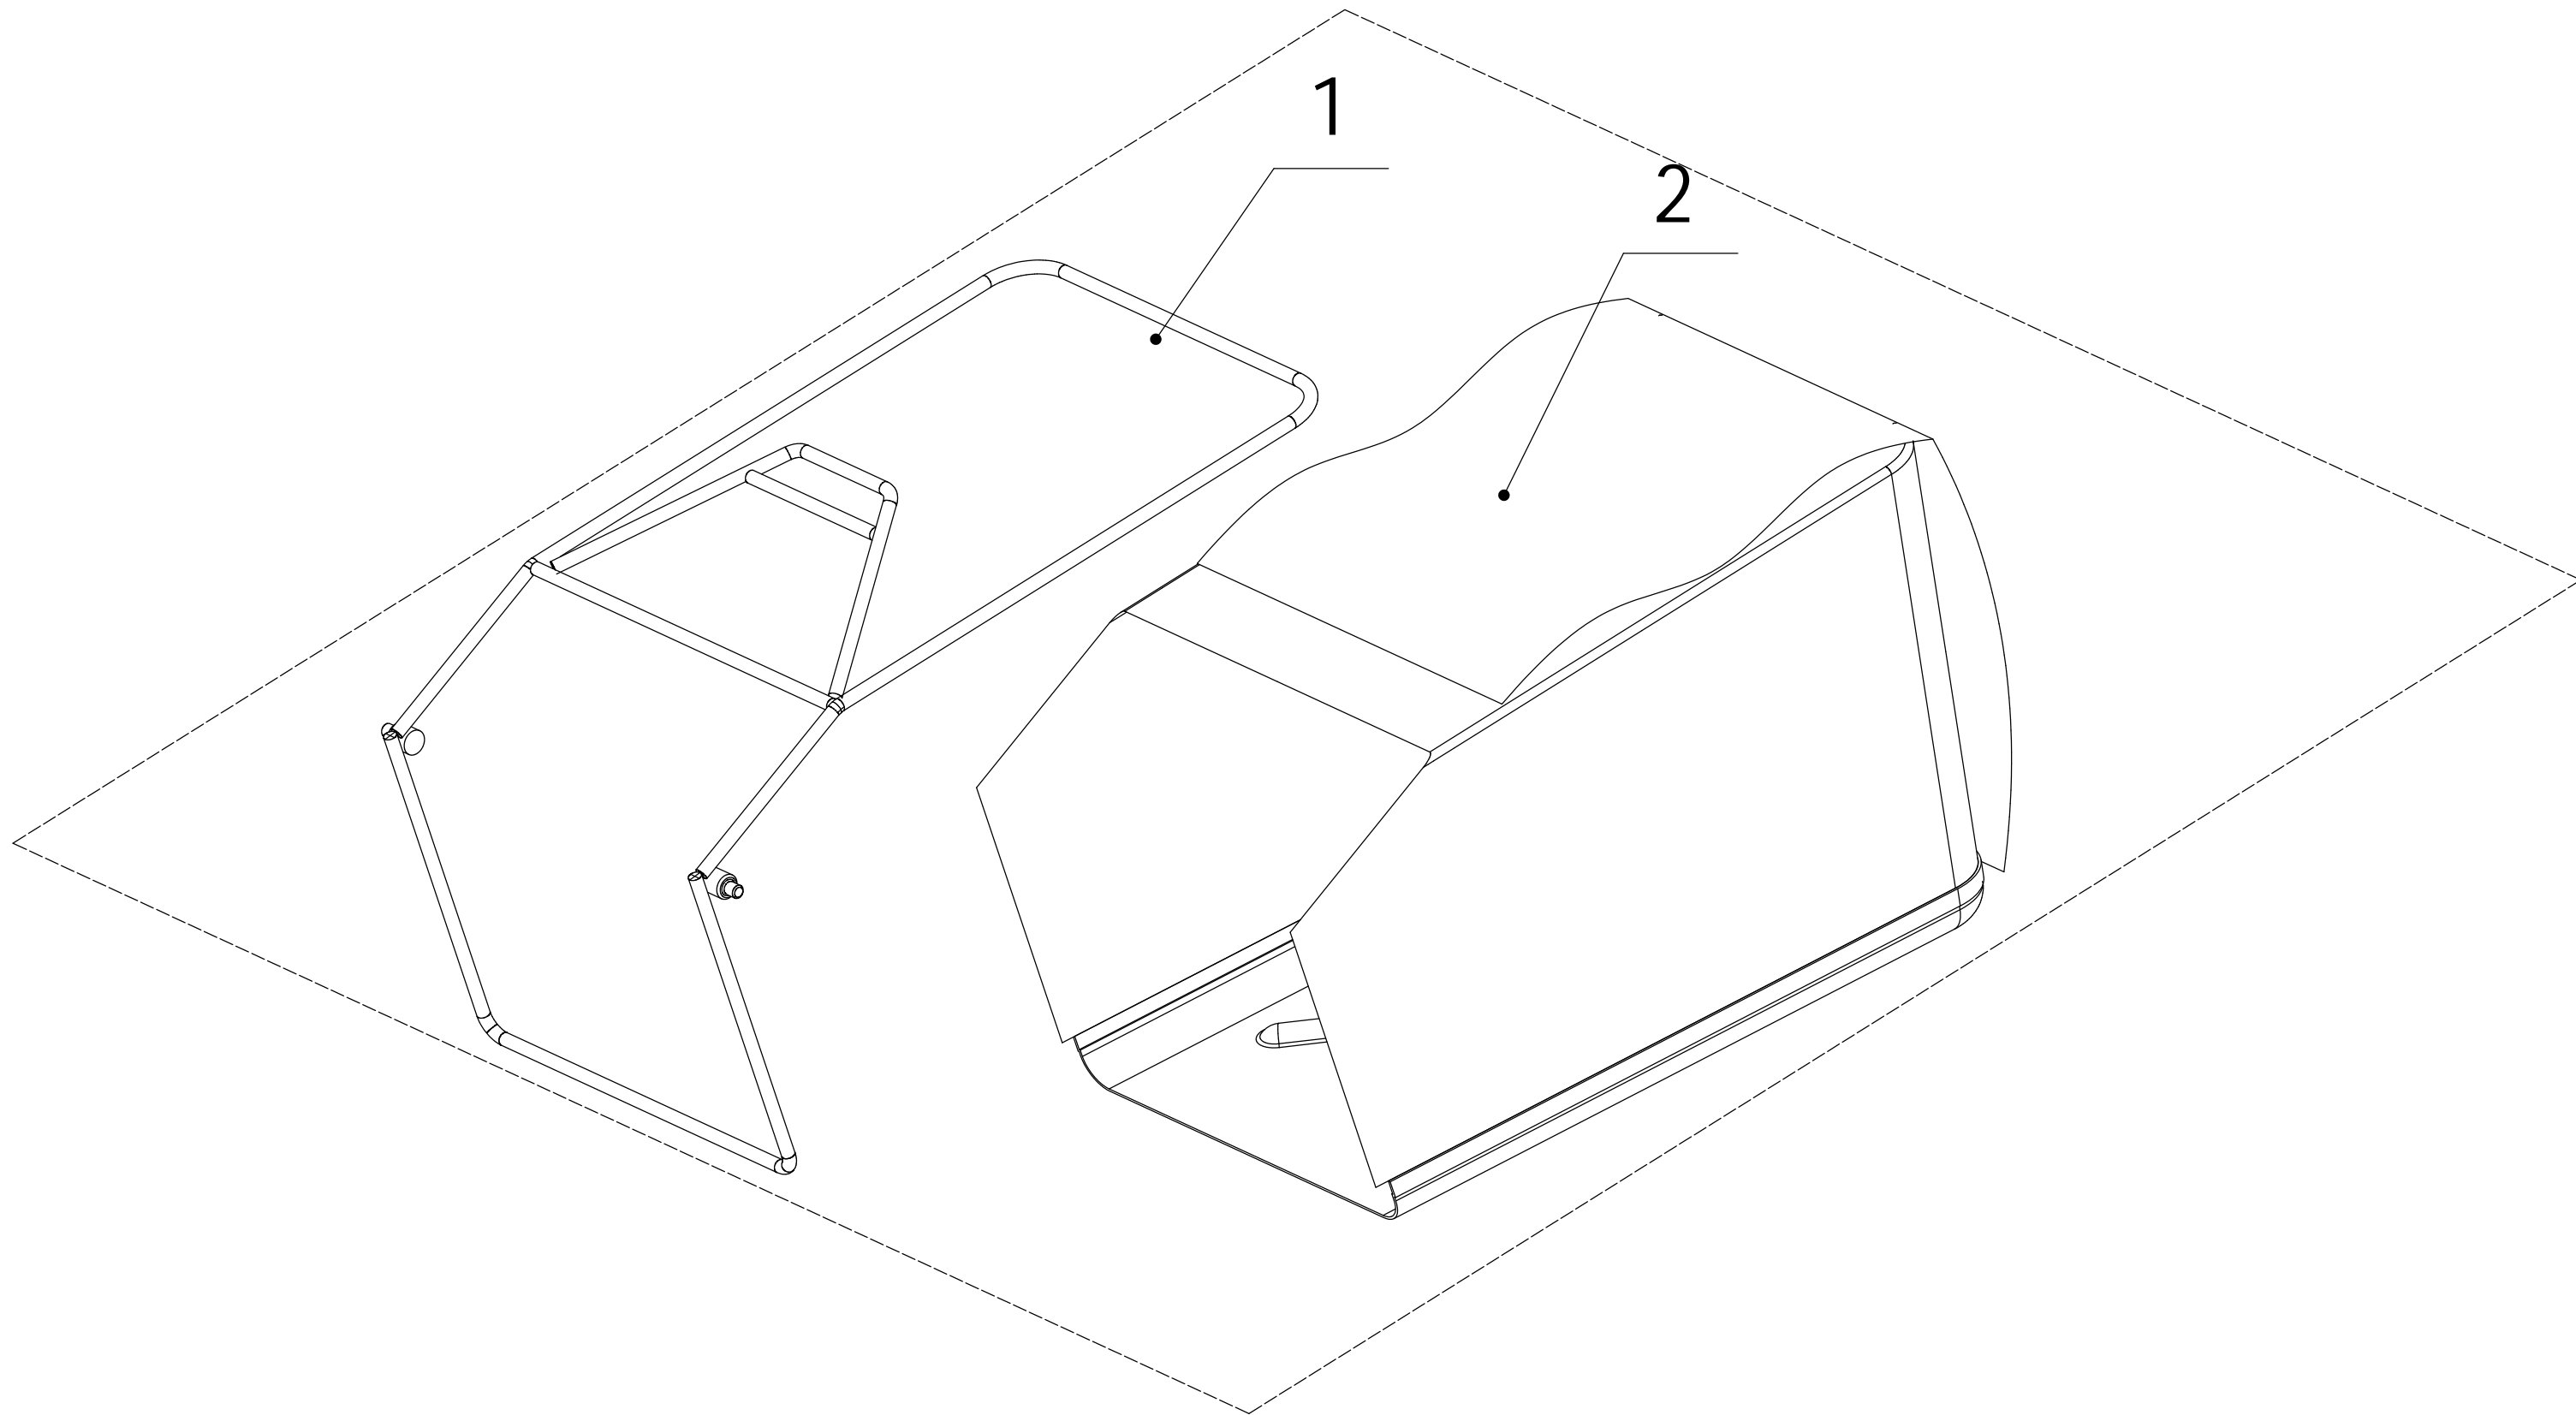

7 Grasscatcher

7	Part7 Grasscatcher Spare parts price list		
Order	Part number	Name_English	Quantity
1	U455-00108	Frame - Grass Bag	1
2	U455-00121	Grass Bag	1