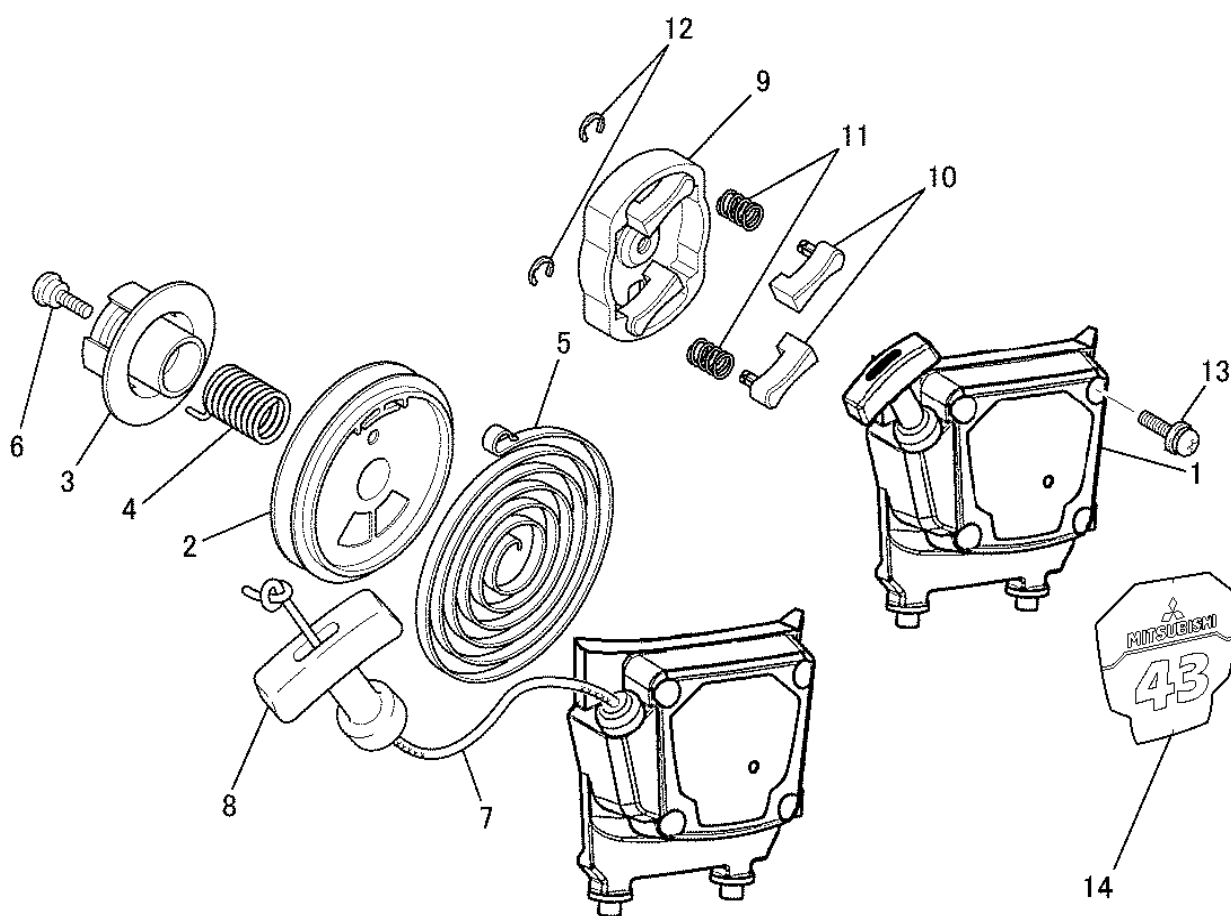

9. RECOIL STARTER SYSTEM

No.	R/N	Parts No.	Parts Name	No. Req'd	Inte	Remarks	Serial No. (From~To)
13		KU12043BA	SCREW&WASHER	3			
14		KW52406BA	LABEL, NAME	1