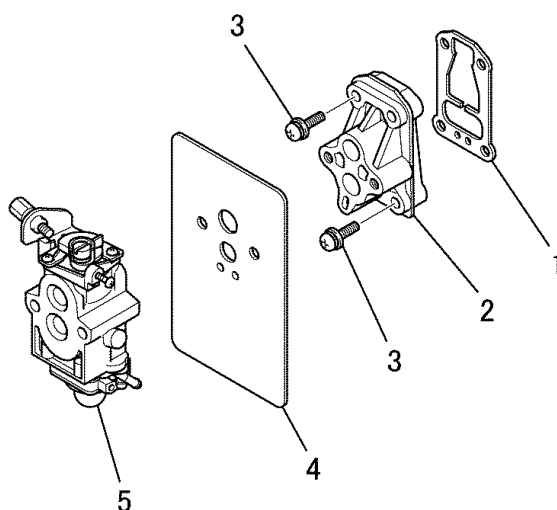

5. CARBURETOR SYSTEM

No.	R/N	Parts No.	Parts Name	No. Req'd	Inte	Remarks	Serial No. (From~To)
1		KW34067AA	GASKET, INSULATOR	1			
2		KK31033AA	INSULATOR	1			
3		FR64960E	SCREW&WASHER	4			
4		KW39148AA	GASKET, CARBURETOR	1			
5		KK22101AA	CARBURETOR (D)	1