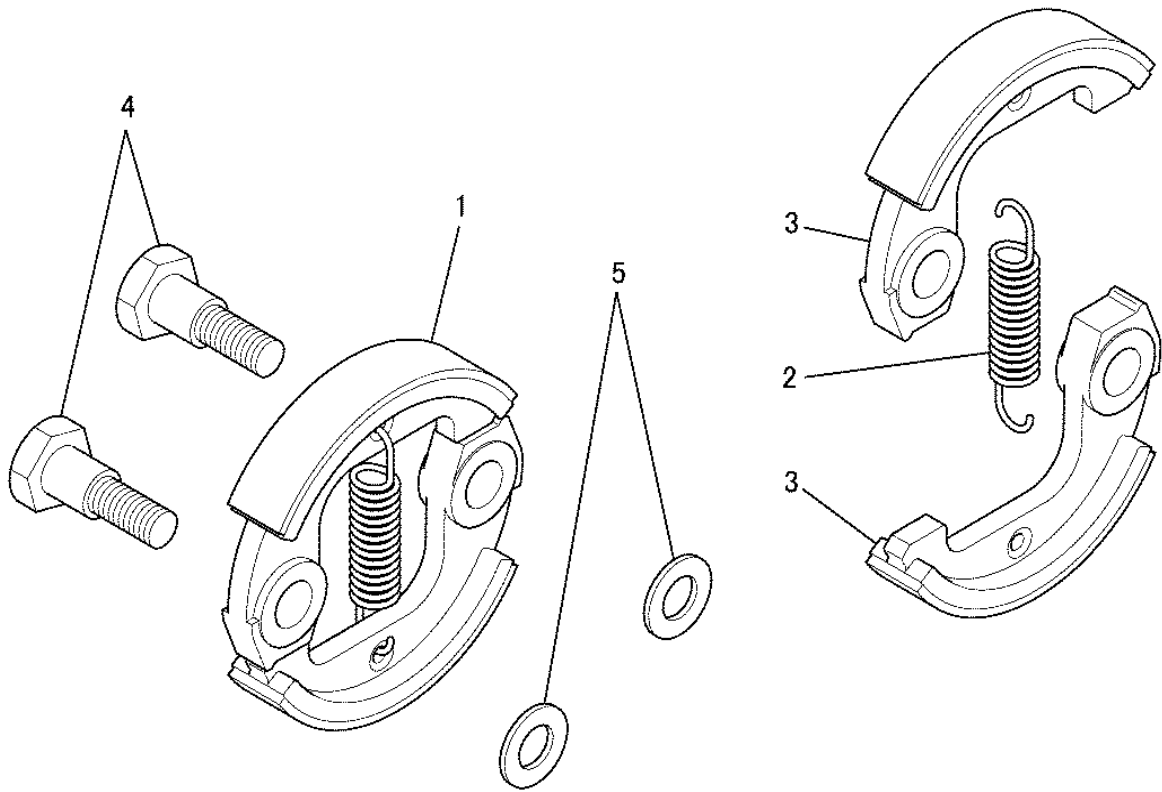

8. CLUTCH SYSTEM

No.	R/N	Parts No.	Parts Name	No. Req'd	Inte	Remarks	Serial No. (From~To)
1		KT01050AA	CLUTCH	1		INCL. NO. 2, 3	
2		KT01050AA002	SPRING, CLUTCH	1			
3		KT12008AA	SHOU, CLUTCH	2			
4		KT14001AA	BOLT, CLUTCH	2			
5		FR67347	WASHER	2