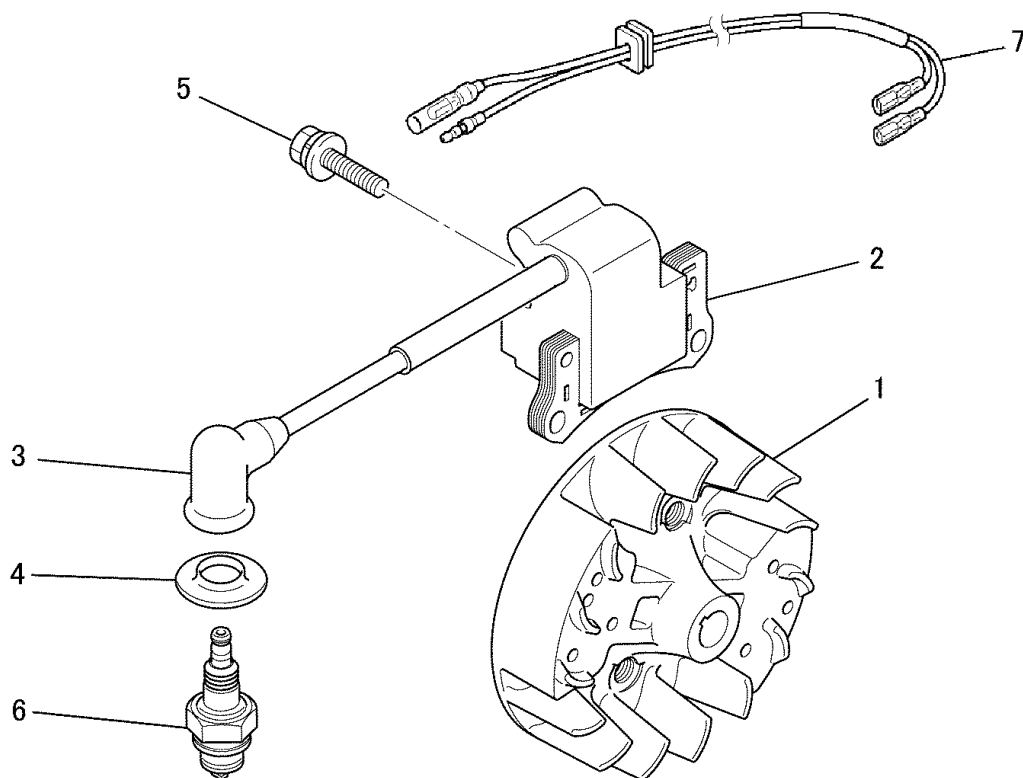

4. FLYWHEEL MAGNETO SYSTEM

No.	R/N	Parts No.	Parts Name	No. Req'd	Inte	Remarks	Serial No. (From~To)
1		KE11033BA	ROTOR	1			
2		KE04046GC	COIL, IGNITION	1		INCL. NO. 3	
3		FR64961	CAP, PLUG	1			
4		FR66751	CAP, PLUG	1			
5		FR64569A	BOLT & WASHER	2			
6		KE41024BF	PLUG, SPARK	1		NGK BPMR8Y	
7		KE90446AA	WIRE, LEAD	1