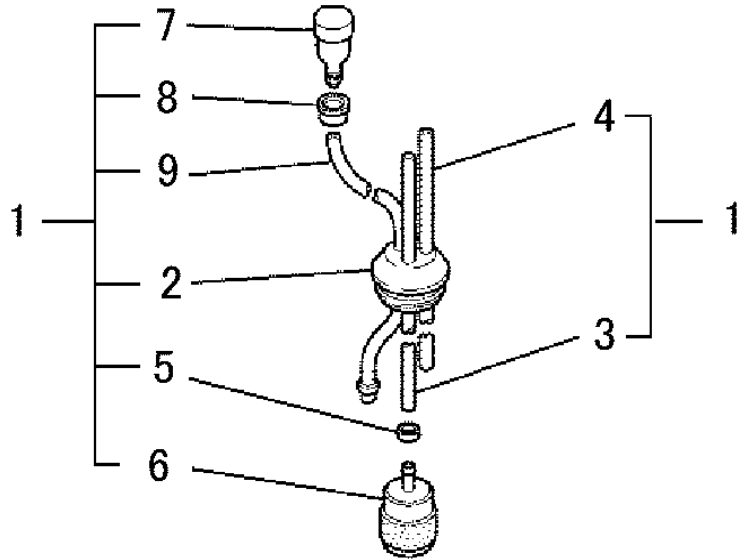

8. CLUTCH SYSTEM

No.	R/N	Parts No.	Parts Name	No. Req'd	Inte	Remarks	Serial No. (From~To)
1		KT01050AA	CLUTCH	1		INCL. NO. 2, 3	
2		KT01050AA002	SPRING, CLUTCH	1			
3		KT12008AA	SHOU, CLUTCH	2			
4		KT14001AA	BOLT, CLUTCH	2			
5		FR67347	WASHER	2			

9. RECOIL STARTER SYSTEM

No.	R/N	Parts No.	Parts Name	No. Req'd	Inte	Remarks	Serial No. (From~To)
1		KS20190AA	RECOIL STARTER	1		INCL. NO. 2-8	
2		KS20145AA002	REEL	1			
3		KS20145AA003	CAM	1			
4		KS20145AA004	SPRING	1			
5		KS20097AA002	SPRING, SPIRAL	1			
6		KS20145AA006	SCREW	1			
7		KS20145AA008	ROPE, STARTER	1			
8		FR66881XX011	KNOB, STARTER	1			
9		KS03015AA	PULLEY, STARTER	1		INCL. NO. 10-12	
10		KS03012AA002	RATCHET	2			
11		KS03012AA003	SPRING, RETURN	2			
12		KS03004AA004	SNAP RING	2			

9. RECOIL STARTER SYSTEM

No.	R/N	Parts No.	Parts Name	No. Req'd	Inte	Remarks	Serial No. (From~To)
13		KU12043BA	SCREW&WASHER	3			
14		KW52406BA	LABEL, NAME	1			

13. ADDITIONAL PARTS

No.	R/N	Parts No.	Parts Name	No. Req'd	Inte	Remarks	Serial No. (From~To)
1		KF09049AA	HOSE, SUCTION	1		INCL. NO. 2-9	
2		KF90283AA	GROMMET	1			
3		KF70011NA	TUBE, FUEL	1		L=240	
4		KF70031GA	TUBE, FUEL	1		L=95	
5		KF01033AA007	BUSH	1			
6		KF40021AA	FILTER, FUEL	1			
7		KF90180AA	VALVE, BREATHER	1			
8		FR64572	CLIP	1			
9		KF70034AA	HOSE, FUEL	1		L=100	