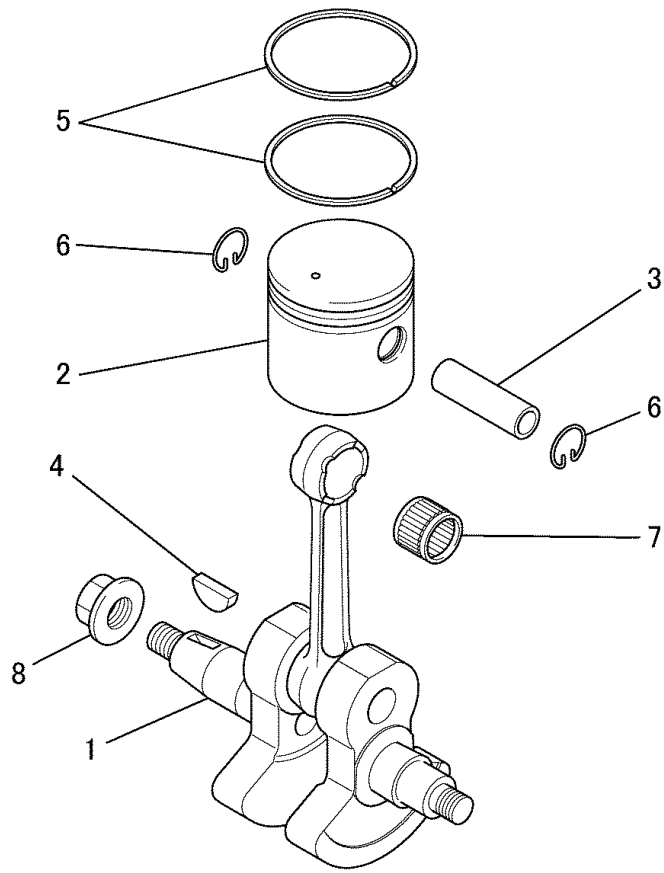

1. CRANKCASE SYSTEM

No.	R/N	Parts No.	Parts Name	No. Req'd	Inte	Remarks	Serial No. (From~To)
13		KH90078AA	COVER	1			

2. CYLINDER, TOP COVER SYSTEM

No.	R/N	Parts No.	Parts Name	No. Req'd	Inte	Remarks	Serial No. (From~To)
1		KC13025BA	CYLINDER	1			
2		KW32039AA	GASKET, CYLINDER	1			
3		B121C05X020	BOLT, SCH	4			
4		KC90034AA	COVER	1			
5		KC90035AA	COVER	1			
6		KW39083AA	GASKET	2			
7		KU12031AA	SCREW, CTSK-CRS	4			
8		B151B06X050	BOLT, STUD	2			
9		KH40167AA	COVER, TOP	1			
10		KU33005AA	WASHER	1			
11		H071D05X020K	SCREW&WASHER	1			
12		KU12043BA	SCREW&WASHER	1			

2. CYLINDER, TOP COVER SYSTEM

No.	R/N	Parts No.	Parts Name	No. Req'd	Inte	Remarks	Serial No. (From~To)
13		KU12018BA	SCREW&WASHER	1			

3. CRANKSHAFT & PISTON SYSTEM

No.	R/N	Parts No.	Parts Name	No. Req'd	Inte	Remarks	Serial No. (From~To)
1		KD01037AA	CRANKSHAFT ASSY	1			
2		KP13033AA	PISTON	1			
3		KP52001AA	PIN, PISTON	1			
4		W430B03X013	KEY, WOODRUFF	1			
5		KP23004AA	RING, TOP	2			
6		FR34111	CLIP, PISTON PIN	2			
7		KW12016AA	BEARING, NEEDLE	1			
8		ZZ70028C	NUT, CONICAL SPG	1			

4. FLYWHEEL MAGNETO SYSTEM

No.	R/N	Parts No.	Parts Name	No. Req'd	Inte	Remarks	Serial No. (From~To)
1		KE11033BA	ROTOR	1			
2		KE04046GC	COIL, IGNITION	1		INCL. NO. 3	
3		FR64961	CAP, PLUG	1			
4		FR66751	CAP, PLUG	1			
5		FR64569A	BOLT & WASHER	2			
6		KE41024BF	PLUG, SPARK	1		NGK BPMR8Y	
7		KE90446AA	WIRE, LEAD	1			

8. CLUTCH SYSTEM

No.	R/N	Parts No.	Parts Name	No. Req'd	Inte	Remarks	Serial No. (From~To)
1		KT01050AA	CLUTCH	1		INCL. NO. 2, 3	
2		KT01050AA002	SPRING, CLUTCH	1			
3		KT12008AA	SHOU, CLUTCH	2			
4		KT14001AA	BOLT, CLUTCH	2			
5		FR67347	WASHER	2			