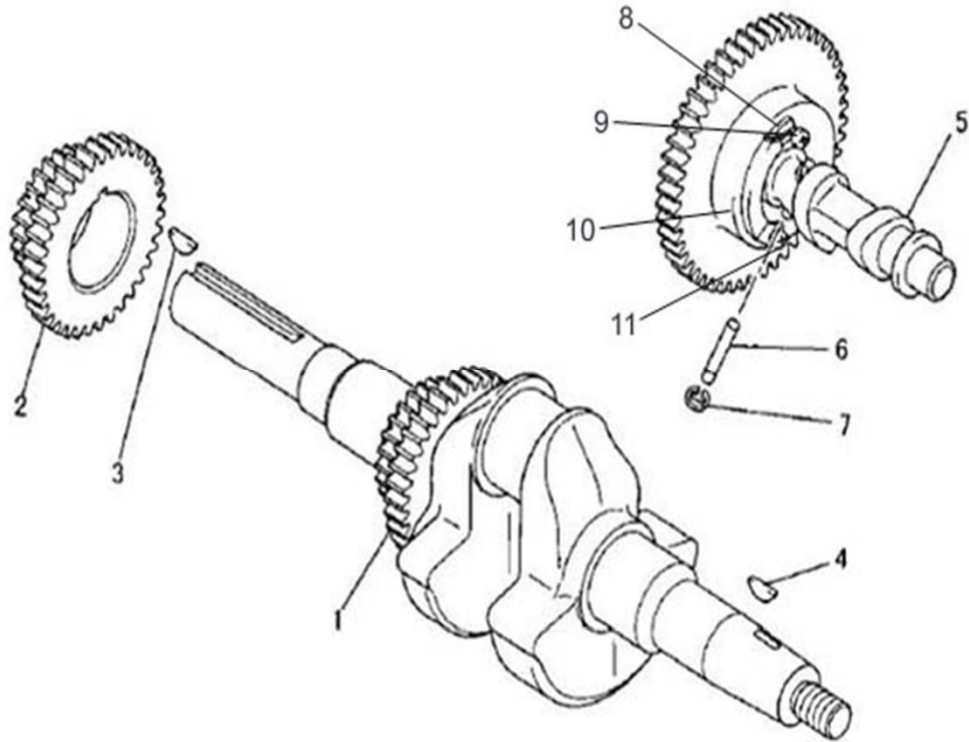

(E) CRANKSHAFT GROUP

No.	Parts No.	Parts Name	No.Req'd	Inte Remarks
1	U392-0043	CRANKHAFT	1	WITH 2/3
2	U392-0044	GEAR,CRANKSHAFT	1	
3	U392-0045	KEY,WOODRUFF	1	
4	U392-0046	KEY,WOODRUFF	1	
5	U392-0047	CAMSHAFT	1	WITH 6/7/8/9/10/11
6	U392-0048	PIN	1	
7	U392-0049	SNAP RING	1	
8	U392-0050	SPRING	1	
9	U392-0051	RIVET	1	
10	U392-0052	FLYWEIGHT	1	
11	U392-0053	RIVET	1