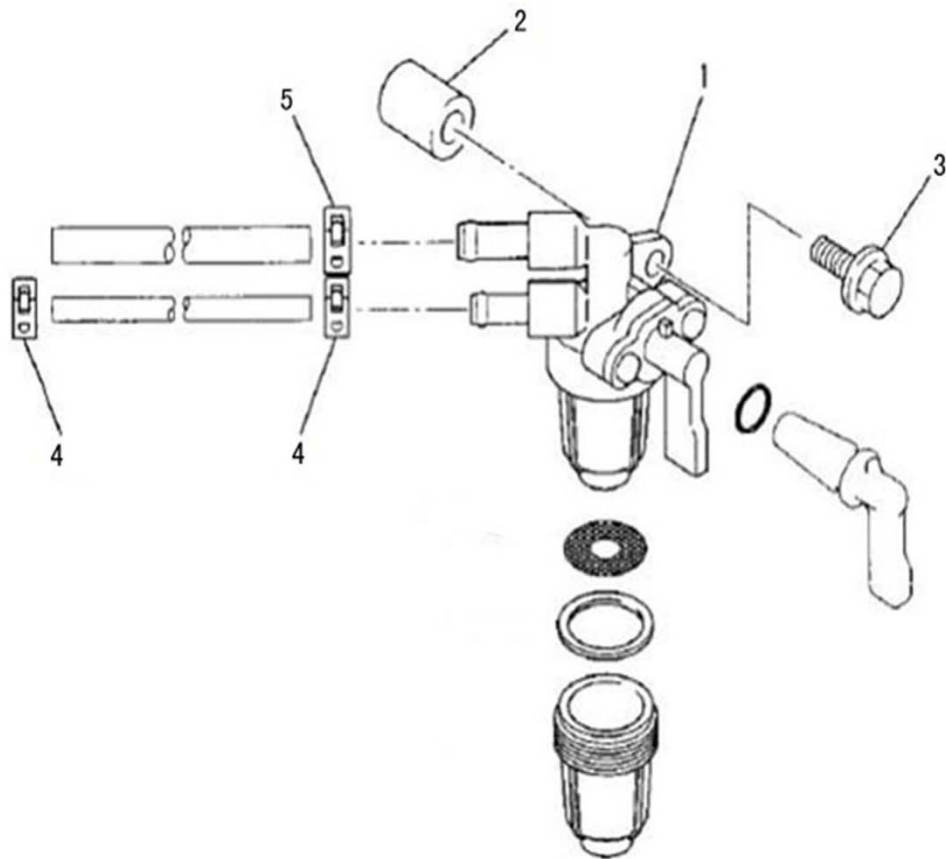

(N) COCK GROUP

No.	Parts No.	Parts Name	No.Req'd	Inte Remarks
1	U392-0107	COCK,FUEL	1	
2	U392-0108	SPACER	1	
3	U392-0109	BOLT,FLANGE	1	
4	U392-0110	CLIP	2	
5	U392-0111	CLIP	1