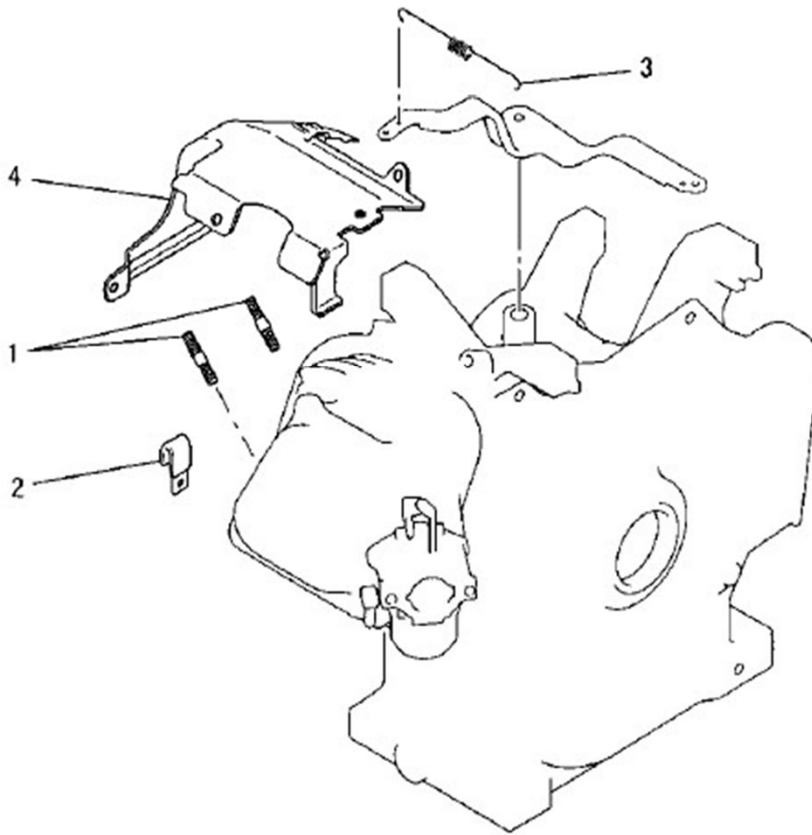

(U) SWITCH GROUP

No.	Parts No.	Parts Name	No.Req'd	Inte Remarks
1	U392-0122	SWITCH,STOP	1	
2	U392-0123	WIRE,LEAD	1	
3	U392-0124	WIRE,LEAD	1	

(X) COVER GROUP

No.	Parts No.	Parts Name	No.Req'd	Inte Remarks
1	U392-0149	COVER,FRONT	1	
2	U392-0125	BOLT,FLANGE	1	
3	U392-0126	BOLT,FLANGE	1	
4	U392-0127	TAP-SCREW	1	

1. BOLT, CLAMP, SPRING, COVER

No.	Parts No.	Parts Name	No.Req'd	Inte Remarks
1	U392-0128	BOLT,STUD	2	
2	U392-0129	CLAMP	1	
3	U392-0130	SPRING,GOV	1	
4	U392-0131	BAFFLE,CYLINDER	1	

2. LEAD WIRE, PLUG

No.	Parts No.	Parts Name	No.Req'd	Inte Remarks
1	U392-0132	WIRE,LEAD	1	
2	U392-0133	PLUG,SPARK	1	
3	U392-0134	CAP,PLUG	1	