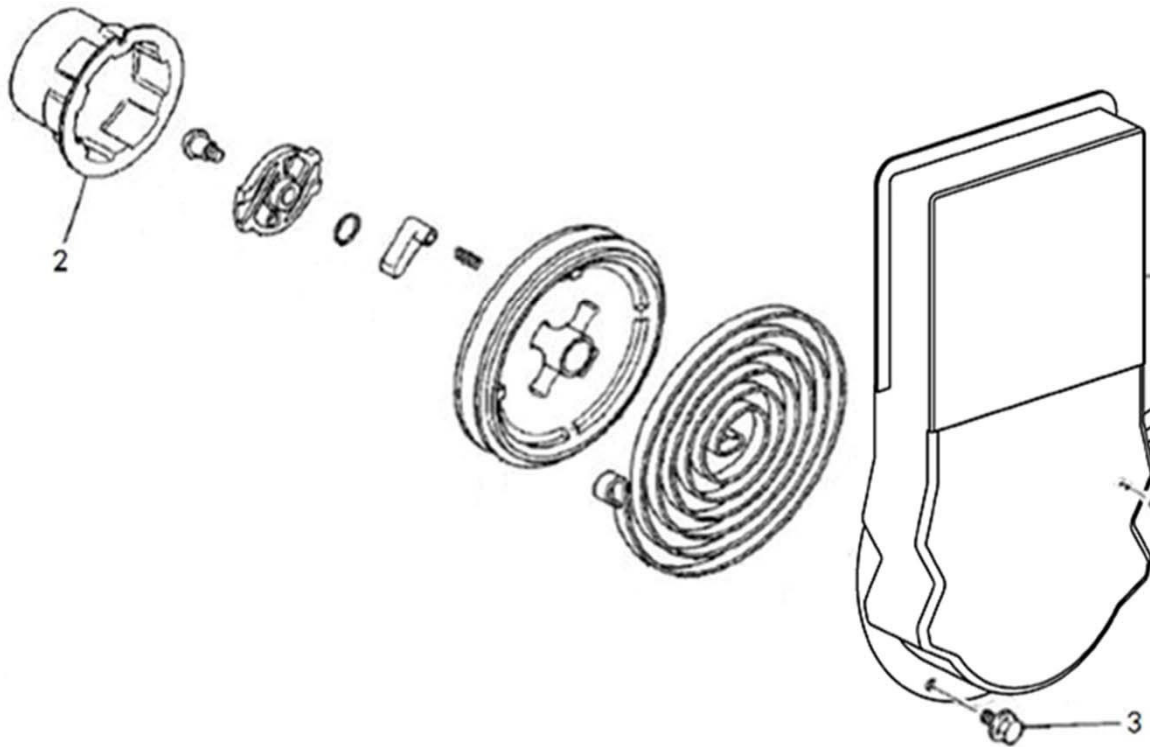

(R) RECOIL STARTER GROUP

No.	Parts No.	Parts Name	No.Req'd	Inte Remarks
1	U392-0112	RECOIL STARTER	1	
2	U392-0113	PULLEY,STARTER	1	
3	U392-0114	BOLT,FLANGE	2	
4	U392-0115	BOLT,FLANGE	2