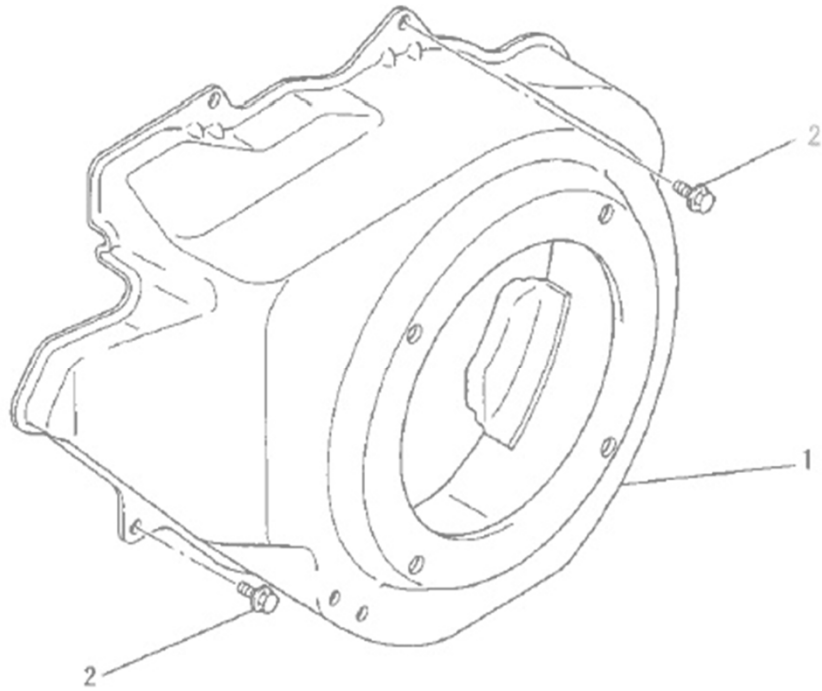

(K) FAN COVER GROUP

No.	Parts No.	Parts Name	No.Req'd	Inte Remarks
1	U392-0095	COVER,FAN	1	
2	U392-0096	BOLT,FLANGE	3	
3	U392-0097	BOLT,FLANGE	1