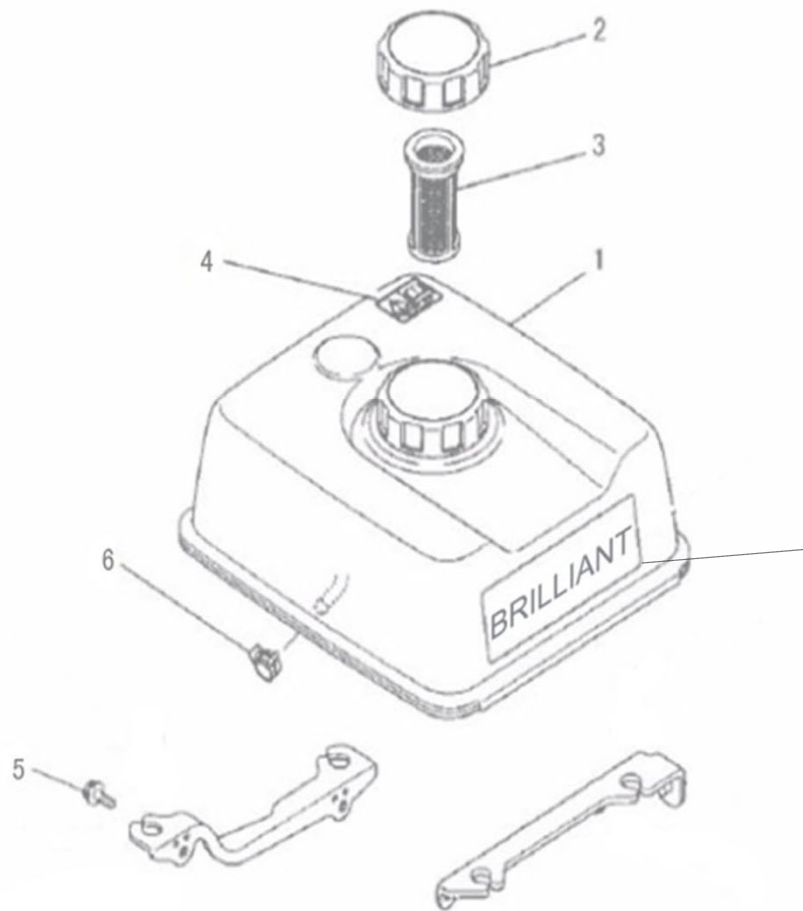

(M) TANK GROUP

No.	Parts No.	Parts Name	No.Req'd	Inte Remarks
1	U392-0100	FUEL TANK ASSY	1	
2	U392-0101	CAP,FUEL TANK	1	
3	U392-0102	FILTER,FUEL	1	
4	U392-0103	LABEL,CAUTION	1	
5	U392-0104	BOLT,FLANGE	4	
6	U392-0105	CLIP	1	
7	U392-0106	LABEL	1