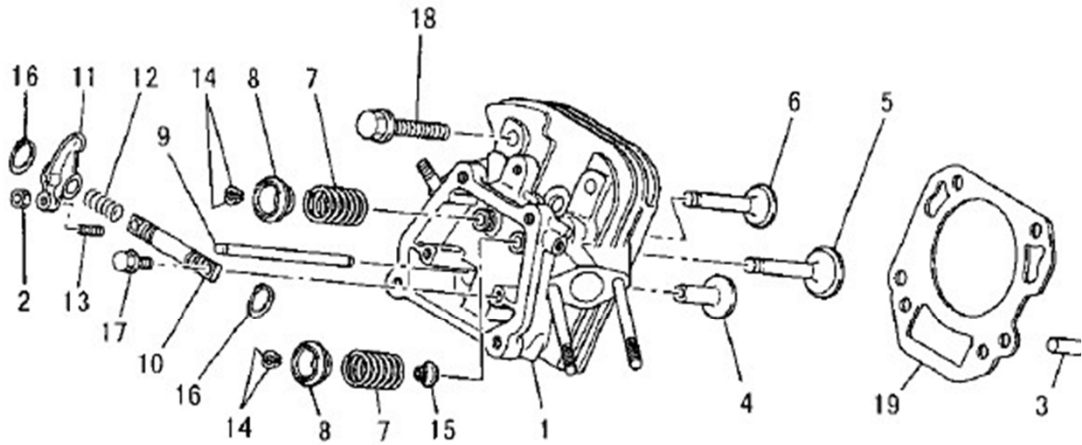

Caiman Green Engine 392c

(A) CYLINDER BLOCK GROUP

No.	Parts No.	Parts Name	No.Req'd	Inte Remarks
1	U392-0001	PLUG,DRAIN	2	
2	U392-0002	CYLINDER BLOCK	1	WITH 1/3/4/5/6
3	U392-0003	BEARING,BALL	1	#6207
4	U392-0004	OIL SEAL	1	
5	U392-0005	BEARING,BALL	1	#6203
6	U392-0006	GASKET	2	

(B) CYLINDER HEAD GROUP

No.	Parts No.	Parts Name	No.Req'd	Inte Remarks
1	U392-0007	CYLINDER HEAD ASSY	1	MARK 1
2	U392-0008	NUT	2	
3	U392-0009	PIN,DOWEL	2	
4	U392-0010	TAPPET	2	
5	U392-0011	VALVE,INTAKE	1	
6	U392-0012	VALVE,EXHAUST	1	
7	U392-0013	SPRING,VALVE	2	
8	U392-0014	RETAINER,VALVE SPG	2	
9	U392-0015	ROD,PUSH	2	
10	U392-0016	SHAFT,ROCKER ARM	1	WITH 2/11/12/13/16
11	U392-0017	ARM,ROCKER	2	
12	U392-0018	SPRING,ROCKER SHAFT	1	

MARK 1: WITH B151B06X075/B151B08X020/5/6/7/8/14/15

(B) CYLINDER HEAD GROUP

No.	Parts No.	Parts Name	No.Req'd	Inte Remarks
13	U392-0019	SCREW,ADJUST	2	
14	U392-0020	COTTER	4	
15	U392-0021	SEAL,VALVE STEM	1	
16	U392-0022	SNAP RING	2	
17	U392-0023	BOLT,FLANGE	2	
18	U392-0024	BOLT,FLANGE	4	
19	U392-0025	GASKET,HEAD	1	

3. LABEL, FUEL HOSE

No.	Parts No.	Parts Name	No.Req'd	Inte Remarks
1	U392-0135	LABEL,NAME	1	
2	U392-0136	HOSE,FUEL	1	
3	U392-0137	HOSE,FUEL	1	
4	U392-0138	LABEL,EMISSION	1	

4. TOOL SET

No.	Parts No.	Parts Name	No.Req'd	Inte Remarks
1	U392-0139	TOO; SET	1	
2	U392-0140	KEY,SUNK	1	
3	U392-0141	PIPE,TAIL	1	