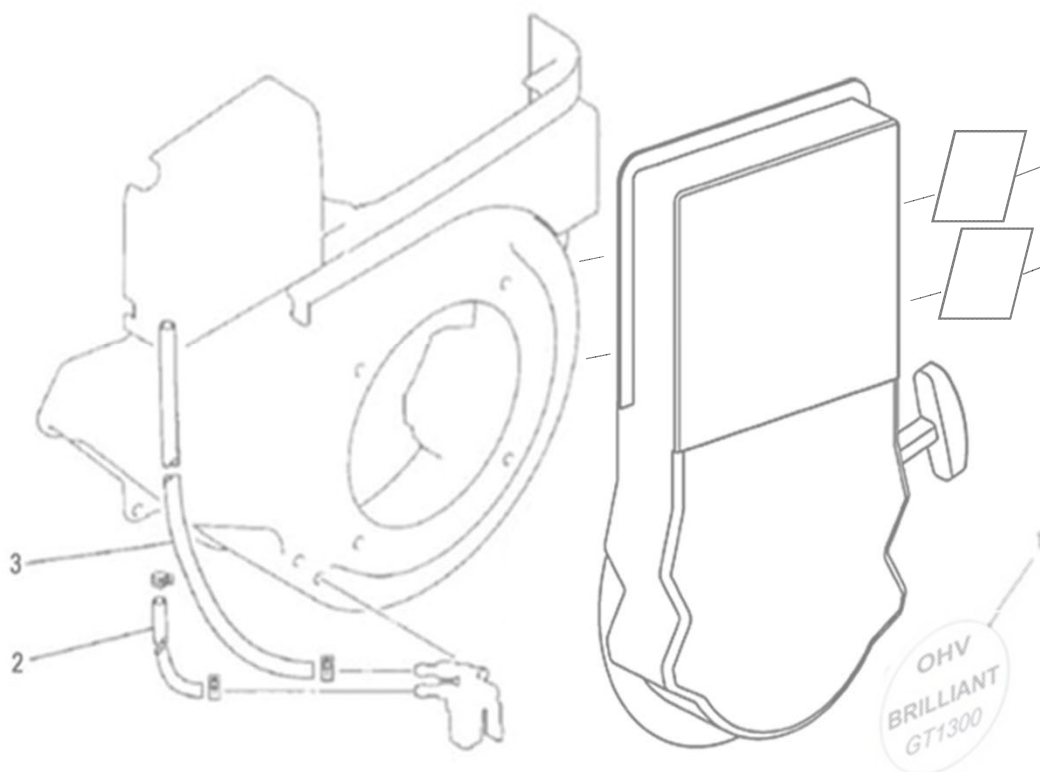

3. LABEL, FUEL HOSE

No.	Parts No.	Parts Name	No.Req'd	Inte Remarks
1	U392-0135	LABEL,NAME	1	
2	U392-0136	HOSE,FUEL	1	
3	U392-0137	HOSE,FUEL	1	
4	U392-0138	LABEL,EMISSION	1