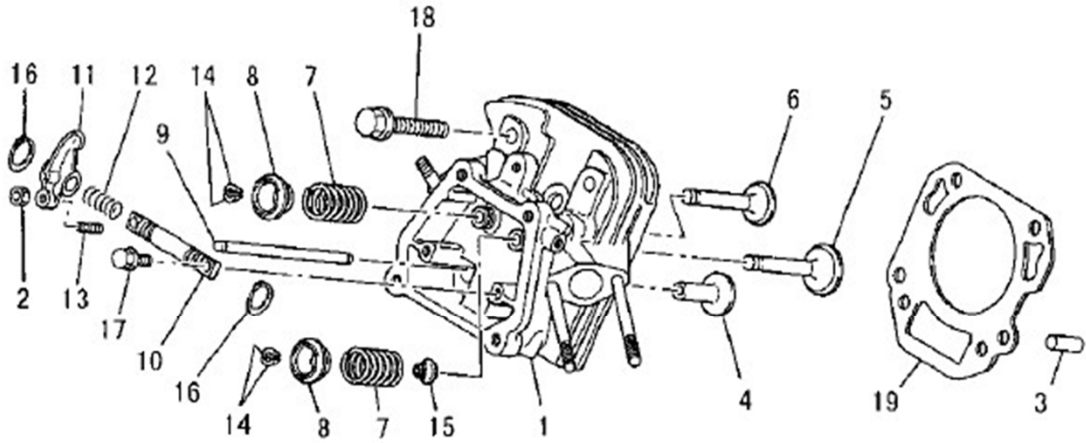

Caiman Green Engine 392c

(A) CYLINDER BLOCK GROUP

No.	Parts No.	Parts Name	No.Req'd	Inte Remarks
1	U392-0001	PLUG,DRAIN	2	
2	U392-0002	CYLINDER BLOCK	1	WITH 1/3/4/5/6
3	U392-0003	BEARING,BALL	1	#6207
4	U392-0004	OIL SEAL	1	
5	U392-0005	BEARING,BALL	1	#6203
6	U392-0006	GASKET	2	

(B) CYLINDER HEAD GROUP

No.	Parts No.	Parts Name	No.Req'd	Inte Remarks
1	U392-0007	CYLINDER HEAD ASSY	1	MARK 1
2	U392-0008	NUT	2	
3	U392-0009	PIN,DOWEL	2	
4	U392-0010	TAPPET	2	
5	U392-0011	VALVE,INTAKE	1	
6	U392-0012	VALVE,EXHAUST	1	
7	U392-0013	SPRING,VALVE	2	
8	U392-0014	RETAINER,VALVE SPG	2	
9	U392-0015	ROD,PUSH	2	
10	U392-0016	SHAFT,ROCKER ARM	1	WITH 2/11/12/13/16
11	U392-0017	ARM,ROCKER	2	
12	U392-0018	SPRING,ROCKER SHAFT	1	

MARK 1: WITH B151B06X075/B151B08X020/5/6/7/8/14/15

(B) CYLINDER HEAD GROUP

No.	Parts No.	Parts Name	No.Req'd	Inte Remarks
13	U392-0019	SCREW,ADJUST	2	
14	U392-0020	COTTER	4	
15	U392-0021	SEAL,VALVE STEM	1	
16	U392-0022	SNAP RING	2	
17	U392-0023	BOLT,FLANGE	2	
18	U392-0024	BOLT,FLANGE	4	
19	U392-0025	GASKET,HEAD	1	

3. LABEL, FUEL HOSE

No.	Parts No.	Parts Name	No.Req'd	Inte Remarks
1	U392-0135	LABEL,NAME	1	
2	U392-0136	HOSE,FUEL	1	
3	U392-0137	HOSE,FUEL	1	
4	U392-0138	LABEL,EMISSION	1	

4. TOOL SET

No.	Parts No.	Parts Name	No.Req'd	Inte Remarks
1	U392-0139	TOO; SET	1	
2	U392-0140	KEY,SUNK	1	
3	U392-0141	PIPE,TAIL	1	