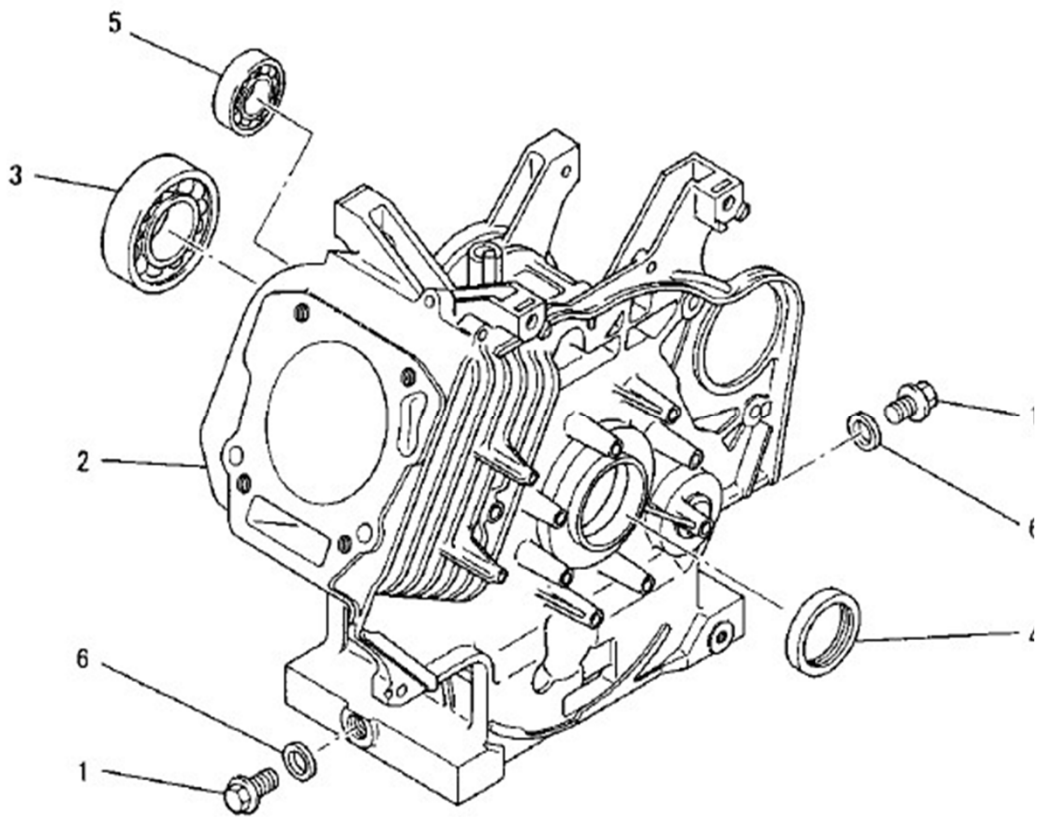

Caiman Green Engine 392c

(A) CYLINDER BLOCK GROUP

No.	Parts No.	Parts Name	No.Req'd	Inte Remarks
1	U392-0001	PLUG,DRAIN	2	
2	U392-0002	CYLINDER BLOCK	1	WITH 1/3/4/5/6
3	U392-0003	BEARING,BALL	1	#6207
4	U392-0004	OIL SEAL	1	
5	U392-0005	BEARING,BALL	1	#6203
6	U392-0006	GASKET	2	

(B) CYLINDER HEAD GROUP

No.	Parts No.	Parts Name	No.Req'd	Inte Remarks
1	U392-0007	CYLINDER HEAD ASSY	1	MARK 1
2	U392-0008	NUT	2	
3	U392-0009	PIN,DOWEL	2	
4	U392-0010	TAPPET	2	
5	U392-0011	VALVE,INTAKE	1	
6	U392-0012	VALVE,EXHAUST	1	
7	U392-0013	SPRING,VALVE	2	
8	U392-0014	RETAINER,VALVE SPG	2	
9	U392-0015	ROD,PUSH	2	
10	U392-0016	SHAFT,ROCKER ARM	1	WITH 2/11/12/13/16
11	U392-0017	ARM,ROCKER	2	
12	U392-0018	SPRING,ROCKER SHAFT	1	

MARK 1: WITH B151B06X075/B151B08X020/5/6/7/8/14/15

(B) CYLINDER HEAD GROUP

No.	Parts No.	Parts Name	No.Req'd	Inte Remarks
13	U392-0019	SCREW,ADJUST	2	
14	U392-0020	COTTER	4	
15	U392-0021	SEAL,VALVE STEM	1	
16	U392-0022	SNAP RING	2	
17	U392-0023	BOLT,FLANGE	2	
18	U392-0024	BOLT,FLANGE	4	
19	U392-0025	GASKET,HEAD	1	