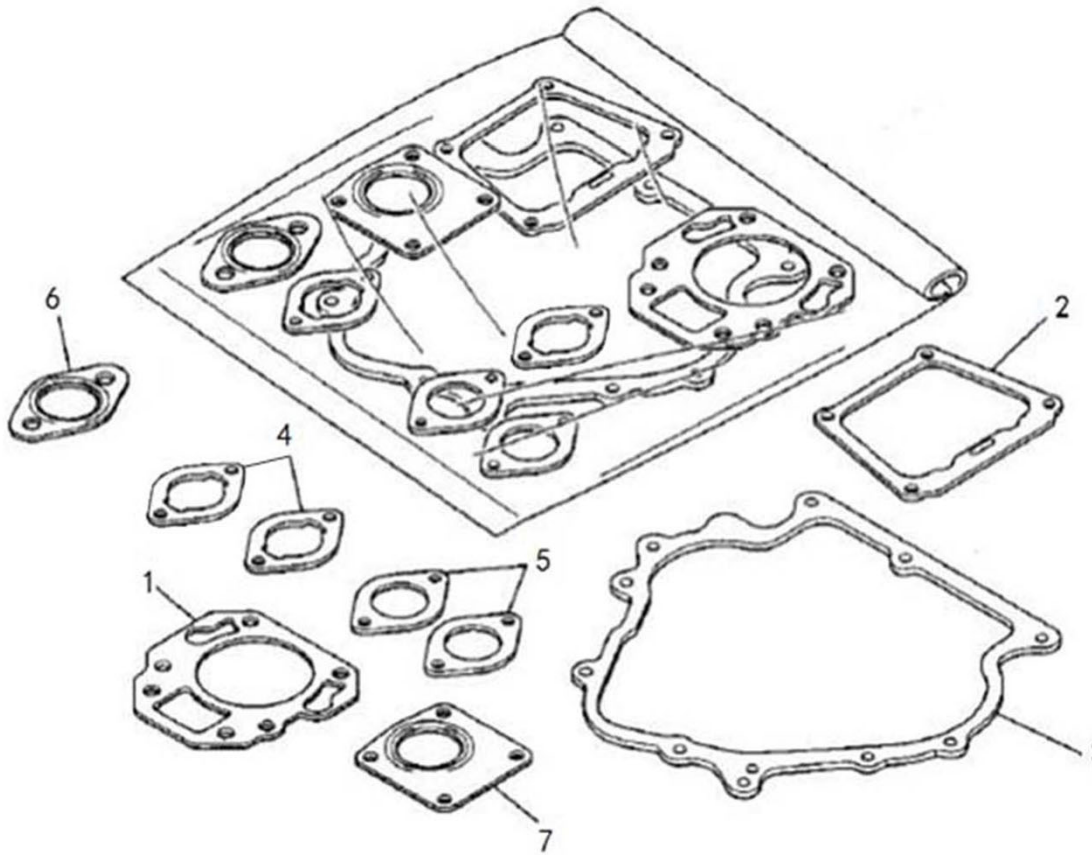

5. GASKET SET

No.	Parts No.	Parts Name	No.Req'd	Inte Remarks
1	U392-0142	GASKET,HEAD	1	
2	U392-0143	GASKET,HEAD COVER	1	
3	U392-0144	GASKET,CRANKCASE	1	
4	U392-0145	GASKET,CARBURETOR	2	
5	U392-0146	GASKET,CARBURETOR	2	
6	U392-0147	GASKET,MUFFLER	1	
7	U392-0148	GASKET,MUFFLER	1