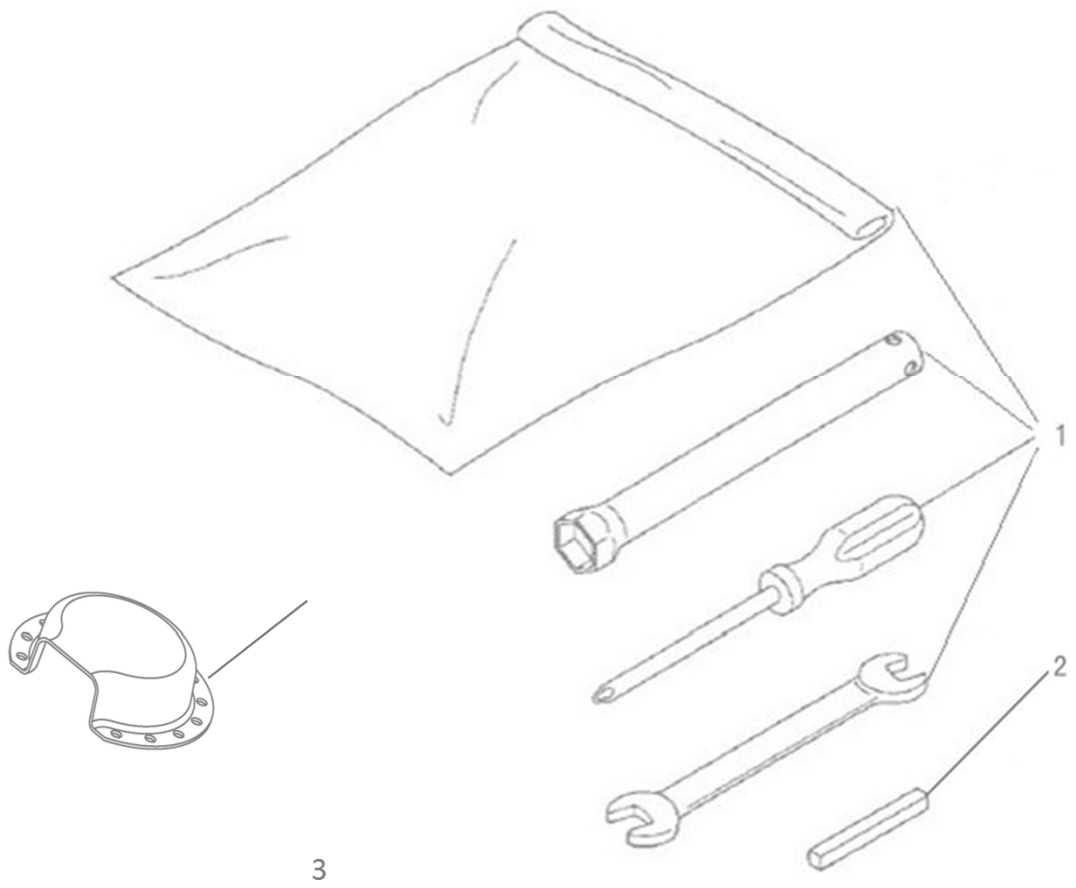

4. TOOL SET

No.	Parts No.	Parts Name	No.Req'd	Inte Remarks
1	U392-0139	TOO; SET	1	
2	U392-0140	KEY,SUNK	1	
3	U392-0141	PIPE,TAIL	1