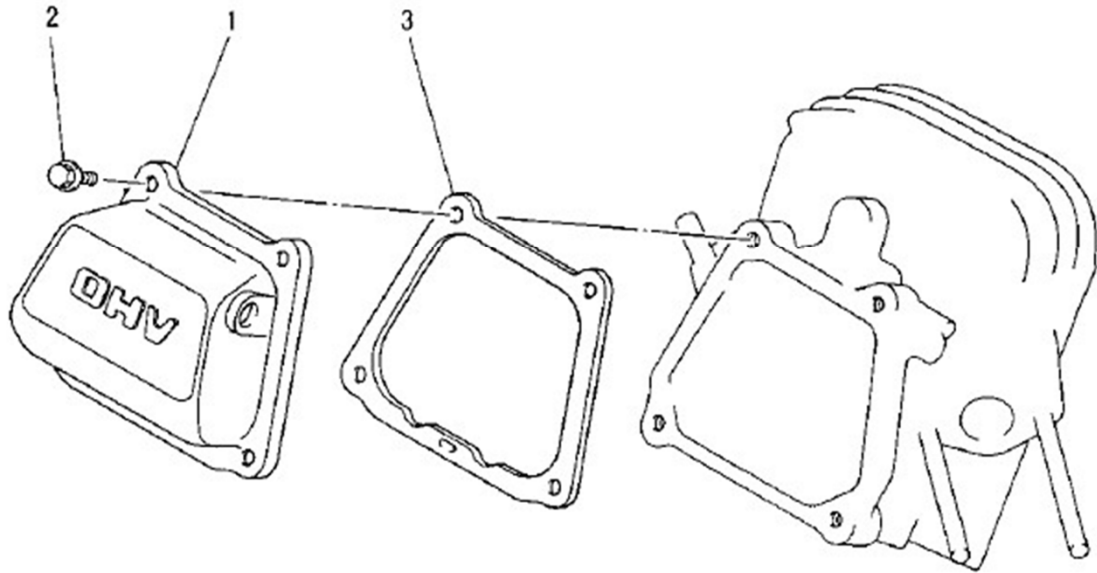

(C) HEAD COVER GROUP

No.	Parts No.	Parts Name	No.Req'd	Inte Remarks
1	U392-0026	HEAD COVER ASSY	1	
2	U392-0027	BOLT,FLANGE	4	
3	U392-0028	GASKET,HEAD COVER	1