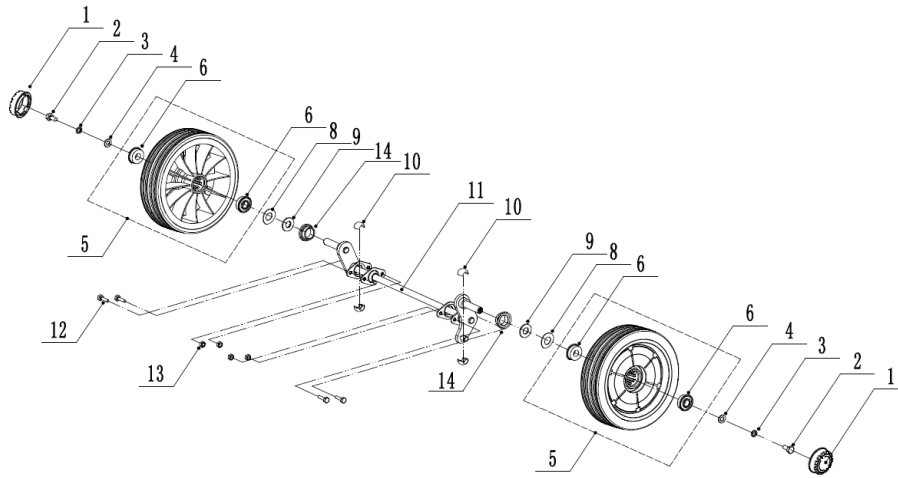

FERRO55HLV

FIG.4 Front Axle

NO	ART	NAME	QTY
1	U455-00134	Wheel Cap	2
2	U455-00136	Bolt - M8x15	2
5	U47PI-00005	Wheel - 8"	2
6	U455-00056	WEIBANG Bearing	4
8	U455-00057	Spacer	2
9	U455-00058	Plain Washer	2
10	U455-00059	Spherical Bearing	4
11	U537-00093	Front Axle Weldment	1
12	U536-00022	Bolt - M6x16	4
13	U455-00013	Lock Nut - M6	4
14	U52I-00007	waterproof ring	2

FERRO55HLV

FIG.5 Rear Axle

NO	ART	NAME	QTY
1	U455-00134	Wheel Cap	2
2	U455-00136	Bolt - M8x15	2
5	U455-00062/2	Wheel	2
6	U455-00056	Bearing	4
7	U456-00006	Bearing	2
8	U455-00057	Spacer	2
9	U455-00058	Wheel Axis Washer	2
10	U536-00028	Anti-Dust Shield	2
12	U537-00095	Rear Axle Weldment	1
13	U537-00096	Rear Transmission Assembly	1
14	U455-00066	Nylon Spherical Bearing	2
15	U537-00097	Rear Axle Partition	1
16	U536-00029	Check Ring For Shaft	2
17	U456-00007	Screw - M5x8	2
18	U455-00070	Spring Of Adjustment Lever	1
19	U455-00013	Lock Nut - M6	3
20	U455-00071	Adjustment Lever	1
21	U456-00008	Bolt - M6x14	3
22	U455-00073	Right Bearing Sheath Assembly	1
23	U455-00074	Left Bearing Sheath Assembly	1
24	U455-00075	Dustproof Ring	2
25	U455-00076	Bearing	4
26	U456-00009	Spacer	2
28	U455-00077	Check Ring For Shaft	2
29	U455-00078	Pin For Ratchet	2
30	U455-00079	Ratchet	2
31	U455-00080	Spring	6
32	U455-00081	Pin	6
33	U455-00082	Right Drive Pinion	1
34	U455-00083	Left Drive Pinion	1

FIG.6 Handle And Controls

NO	ART	NAME	QTY
1	U537-00098	Handle	1
2	U466-00016	Handle Sheath	1
3	U506-00031	Clutch Lever	1
4	U506-00032	OPC Lever	1
5	U506-00033	Control Cover - Upper	1
6	U506-00034	Speed Control Grip	1
7	U506-00035	Screw - ST2.9x13	1
9	U506-00037	Screw - M6x60	2
10	U455-00118	throttle cover	1
11	U506-00039	Control Box Lower Cover	1
12	U506-00040	Clutch Cable	1
13	U537-00039	OPC Cable (Engine Brake)	1
14	U506-00042	Screw	4
15	U456-00012	Cable tie	3
16	U455-00054	Washer - M6	1
18	U455-00013	Lock Nut - M6	3
19	U506-00044	Speed Control Bracket	1