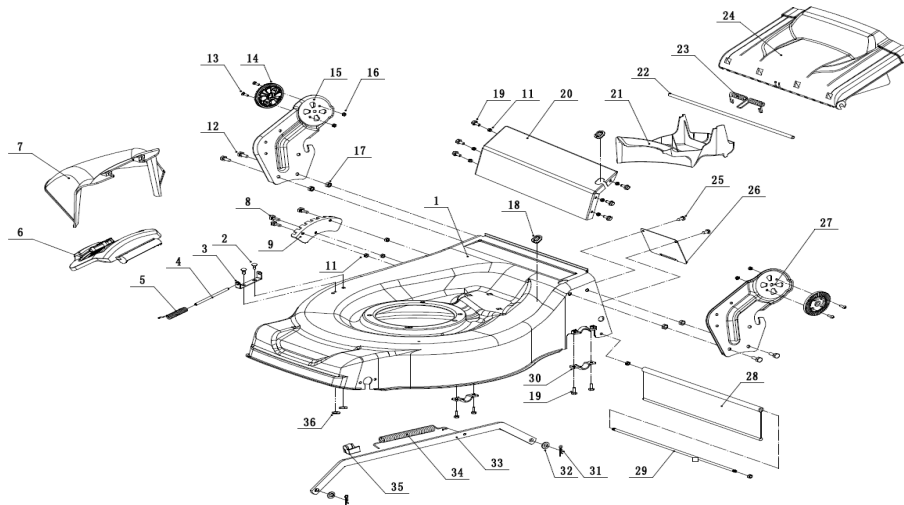

FERRO55HLV

FIG.1 FERRO55HLV Spare parts list

NO	ART	NAME	QTY
1		Engine	
2		Main Body	
3		Blade System	
4		Front Axle	
5		Rear Axle	
6		Handle And Controls	
7		Grass Catcher	
8		Variable Speed Pulley	

FERRO55HLV

FIG.2 Main Body

NO	ART	NAME	QTY
1	U537-00077	Chassis	1
2	U536-00012	Bolt - M6x14	2
3	U455-00019	Side Discharge Cover Bracket	1
4	U455-00017	Side Discharge Cover Spring	1
5	U455-00016	Side Discharge Cover Pivot	1
6	U537-00078	Side Discharge Cover Kit	1
7	U537-00079	Side Discharge Deflector	1
8	U456-00008	Bolt - M6x14	3
9	U537-00080	Graduator	1
11	U455-00013	Lock Nut - M6	13
12	U536-00015	Bolt - M8x16	4
13	U455-00003	Screw - M5x12	4
14	U455-00004	Tooth Disc	2
15	U537-00081	Right Handle Bracket	1
16	U455-00006	Lock Nut - M5	4
17	U455-00007	Lock Nut - M8	4
18	U537-00082	Rubber Ring	2
19	U455-00009	Bolt - M6x12	10
20	U537-00083	Connector	1
21	U537-00018	Mulching Plug	1
22	U537-00084	Rod - Grass Bag Flap	1
23	U455-00027	Spring - Grass Bag Flap	1
24	U537-00085	Grass Bag Flap	1
25	U455-00034	Screw - ST4.2x9.5	2
26	U455-00033	Baffle	1
27	U537-00086	Left Handle Bracket	1
28	U537-00087	Trailing Flap	1
29	U537-00088	Pivot - Trailing Flap	1
30	U455-00132	Upper Bearing Bracket	2
31	U536-00027	Spring Clip	2
32	U455-00029	Plain Washer - M10	2
33	U537-00089	Connector Rod	1

FIG.6 Handle And Controls

NO	ART	NAME	QTY
1	U537-00098	Handle	1
2	U466-00016	Handle Sheath	1
3	U506-00031	Clutch Lever	1
4	U506-00032	OPC Lever	1
5	U506-00033	Control Cover - Upper	1
6	U506-00034	Speed Control Grip	1
7	U506-00035	Screw - ST2.9x13	1
9	U506-00037	Screw - M6x60	2
10	U455-00118	throttle cover	1
11	U506-00039	Control Box Lower Cover	1
12	U506-00040	Clutch Cable	1
13	U537-00039	OPC Cable (Engine Brake)	1
14	U506-00042	Screw	4
15	U456-00012	Cable tie	3
16	U455-00054	Washer - M6	1
18	U455-00013	Lock Nut - M6	3
19	U506-00044	Speed Control Bracket	1