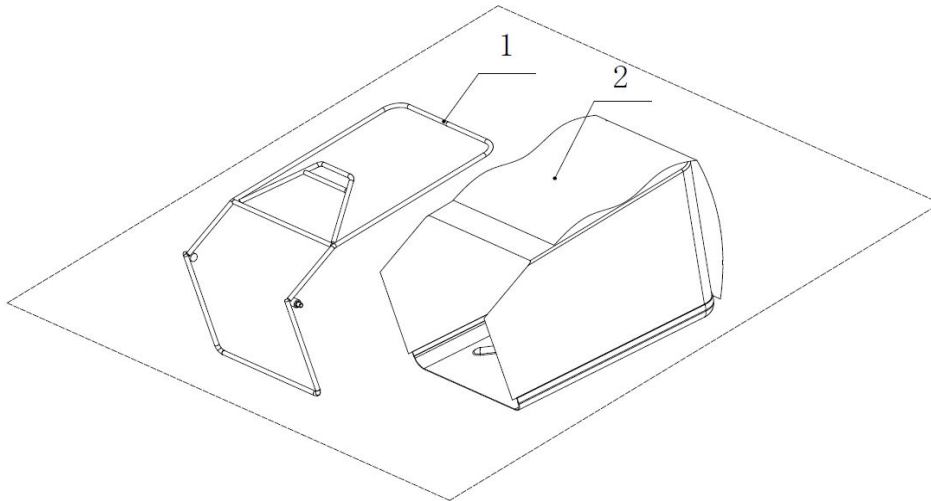

FIG.7 Grass Catcher

NO	ART	NAME	QTY
1	U537-00100	Grass Bag Frame	1
2	U455-00801	Grass Bag	1

FERRO55HLV

FIG.8 Universal Drive Shaft

NO	ART	NAME	QTY
1	U537-00102	Belt Tensioner Assembly	1
2	U537-00103	Tensional Arm Bracket	1
3	U506-00055	Nylon Bush	1
4	U506-00054	Tensional Spring	1
5	U537-00104	Bolt	2
6	U537-00105	Tensional Arm Weldment	1
7	U506-00058	Washer - M8	1
8	U455-00007	Lock Nut - M8	3
9	U537-00106	Tensional Pulley Spacer	2
10	U537-00107	Tensional Pulley	2
11	U537-00108	Bearing	2
12	U537-00109	Internal Circlip - M28	2
13	U536-00026	Plain Washer - M6	2
14	U537-00110	Bolt - M10x25	3
15	U537-00111	Lock Nut - M10	3