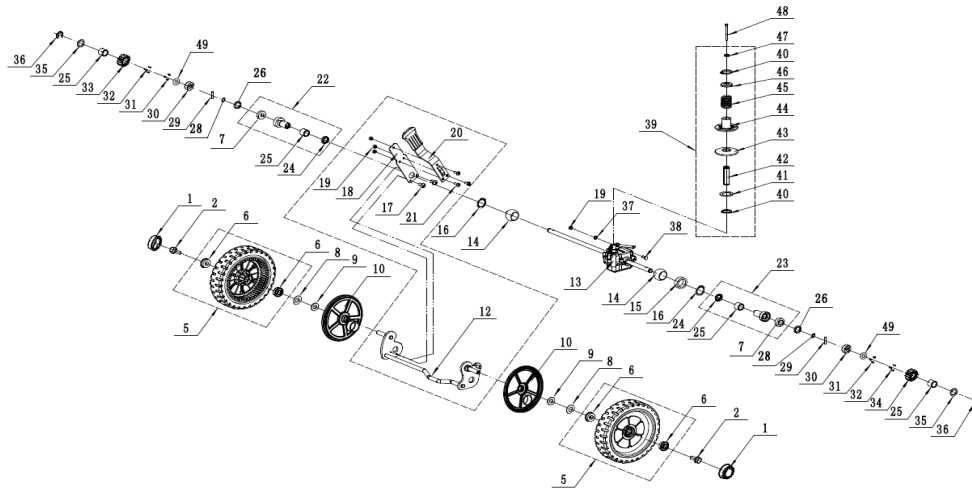

FERRO55HLV

FIG.5 Rear Axle

NO	ART	NAME	QTY
1	U455-00134	Wheel Cap	2
2	U455-00136	Bolt - M8x15	2
5	U455-00062/2	Wheel	2
6	U455-00056	Bearing	4
7	U456-00006	Bearing	2
8	U455-00057	Spacer	2
9	U455-00058	Wheel Axis Washer	2
10	U536-00028	Anti-Dust Shield	2
12	U537-00095	Rear Axle Weldment	1
13	U537-00096	Rear Transmission Assembly	1
14	U455-00066	Nylon Spherical Bearing	2
15	U537-00097	Rear Axle Partition	1
16	U536-00029	Check Ring For Shaft	2
17	U456-00007	Screw - M5x8	2
18	U455-00070	Spring Of Adjustment Lever	1
19	U455-00013	Lock Nut - M6	3
20	U455-00071	Adjustment Lever	1
21	U456-00008	Bolt - M6x14	3
22	U455-00073	Right Bearing Sheath Assembly	1
23	U455-00074	Left Bearing Sheath Assembly	1
24	U455-00075	Dustproof Ring	2
25	U455-00076	Bearing	4
26	U456-00009	Spacer	2
28	U455-00077	Check Ring For Shaft	2
29	U455-00078	Pin For Ratchet	2
30	U455-00079	Ratchet	2
31	U455-00080	Spring	6
32	U455-00081	Pin	6
33	U455-00082	Right Drive Pinion	1
34	U455-00083	Left Drive Pinion	1

FIG.6 Handle And Controls

NO	ART	NAME	QTY
1	U537-00098	Handle	1
2	U466-00016	Handle Sheath	1
3	U506-00031	Clutch Lever	1
4	U506-00032	OPC Lever	1
5	U506-00033	Control Cover - Upper	1
6	U506-00034	Speed Control Grip	1
7	U506-00035	Screw - ST2.9x13	1
9	U506-00037	Screw - M6x60	2
10	U455-00118	throttle cover	1
11	U506-00039	Control Box Lower Cover	1
12	U506-00040	Clutch Cable	1
13	U537-00039	OPC Cable (Engine Brake)	1
14	U506-00042	Screw	4
15	U456-00012	Cable tie	3
16	U455-00054	Washer - M6	1
18	U455-00013	Lock Nut - M6	3
19	U506-00044	Speed Control Bracket	1