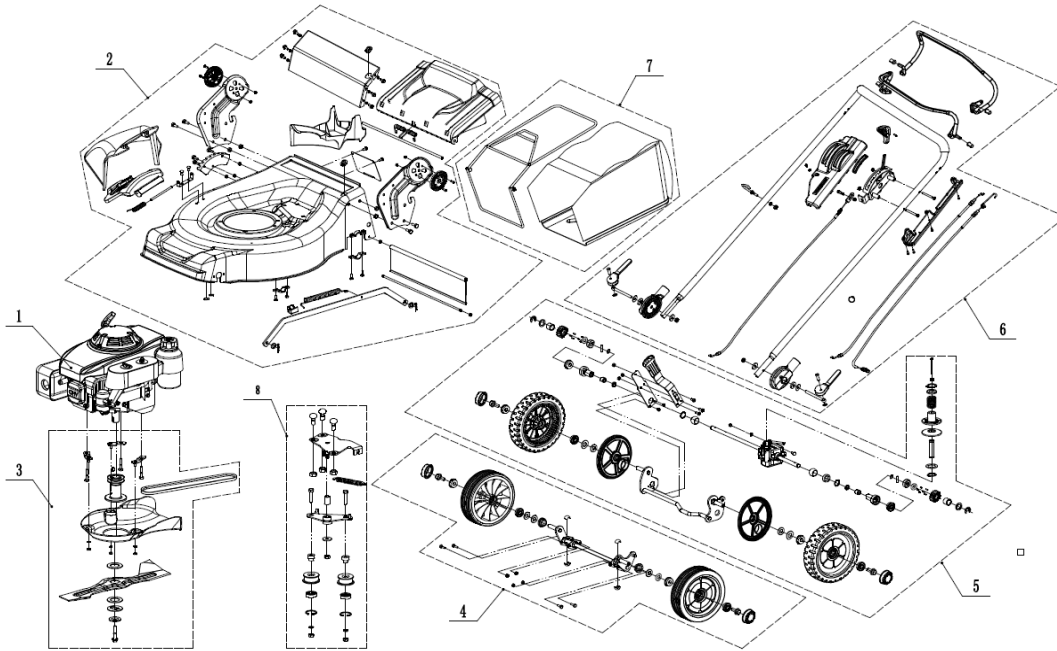

FERRO55HLV

FIG.1 FERRO55HLV Spare parts list

NO	ART	NAME	QTY
1		Engine	
2		Main Body	
3		Blade System	
4		Front Axle	
5		Rear Axle	
6		Handle And Controls	
7		Grass Catcher	
8		Variable Speed Pulley	

FERRO55HLV

FIG.2 Main Body

NO	ART	NAME	QTY
1	U537-00077	Chassis	1
2	U536-00012	Bolt - M6x14	2
3	U455-00019	Side Discharge Cover Bracket	1
4	U455-00017	Side Discharge Cover Spring	1
5	U455-00016	Side Discharge Cover Pivot	1
6	U537-00078	Side Discharge Cover Kit	1
7	U537-00079	Side Discharge Deflector	1
8	U456-00008	Bolt - M6x14	3
9	U537-00080	Graduator	1
11	U455-00013	Lock Nut - M6	13
12	U536-00015	Bolt - M8x16	4
13	U455-00003	Screw - M5x12	4
14	U455-00004	Tooth Disc	2
15	U537-00081	Right Handle Bracket	1
16	U455-00006	Lock Nut - M5	4
17	U455-00007	Lock Nut - M8	4
18	U537-00082	Rubber Ring	2
19	U455-00009	Bolt - M6x12	10
20	U537-00083	Connector	1
21	U537-00018	Mulching Plug	1
22	U537-00084	Rod - Grass Bag Flap	1
23	U455-00027	Spring - Grass Bag Flap	1
24	U537-00085	Grass Bag Flap	1
25	U455-00034	Screw - ST4.2x9.5	2
26	U455-00033	Baffle	1
27	U537-00086	Left Handle Bracket	1
28	U537-00087	Trailing Flap	1
29	U537-00088	Pivot - Trailing Flap	1
30	U455-00132	Upper Bearing Bracket	2
31	U536-00027	Spring Clip	2
32	U455-00029	Plain Washer - M10	2
33	U537-00089	Connector Rod	1

FIG.6 Handle And Controls

NO	ART	NAME	QTY
1	U537-00098	Handle	1
2	U466-00016	Handle Sheath	1
3	U506-00031	Clutch Lever	1
4	U506-00032	OPC Lever	1
5	U506-00033	Control Cover - Upper	1
6	U506-00034	Speed Control Grip	1
7	U506-00035	Screw - ST2.9x13	1
9	U506-00037	Screw - M6x60	2
10	U455-00118	throttle cover	1
11	U506-00039	Control Box Lower Cover	1
12	U506-00040	Clutch Cable	1
13	U537-00039	OPC Cable (Engine Brake)	1
14	U506-00042	Screw	4
15	U456-00012	Cable tie	3
16	U455-00054	Washer - M6	1
18	U455-00013	Lock Nut - M6	3
19	U506-00044	Speed Control Bracket	1