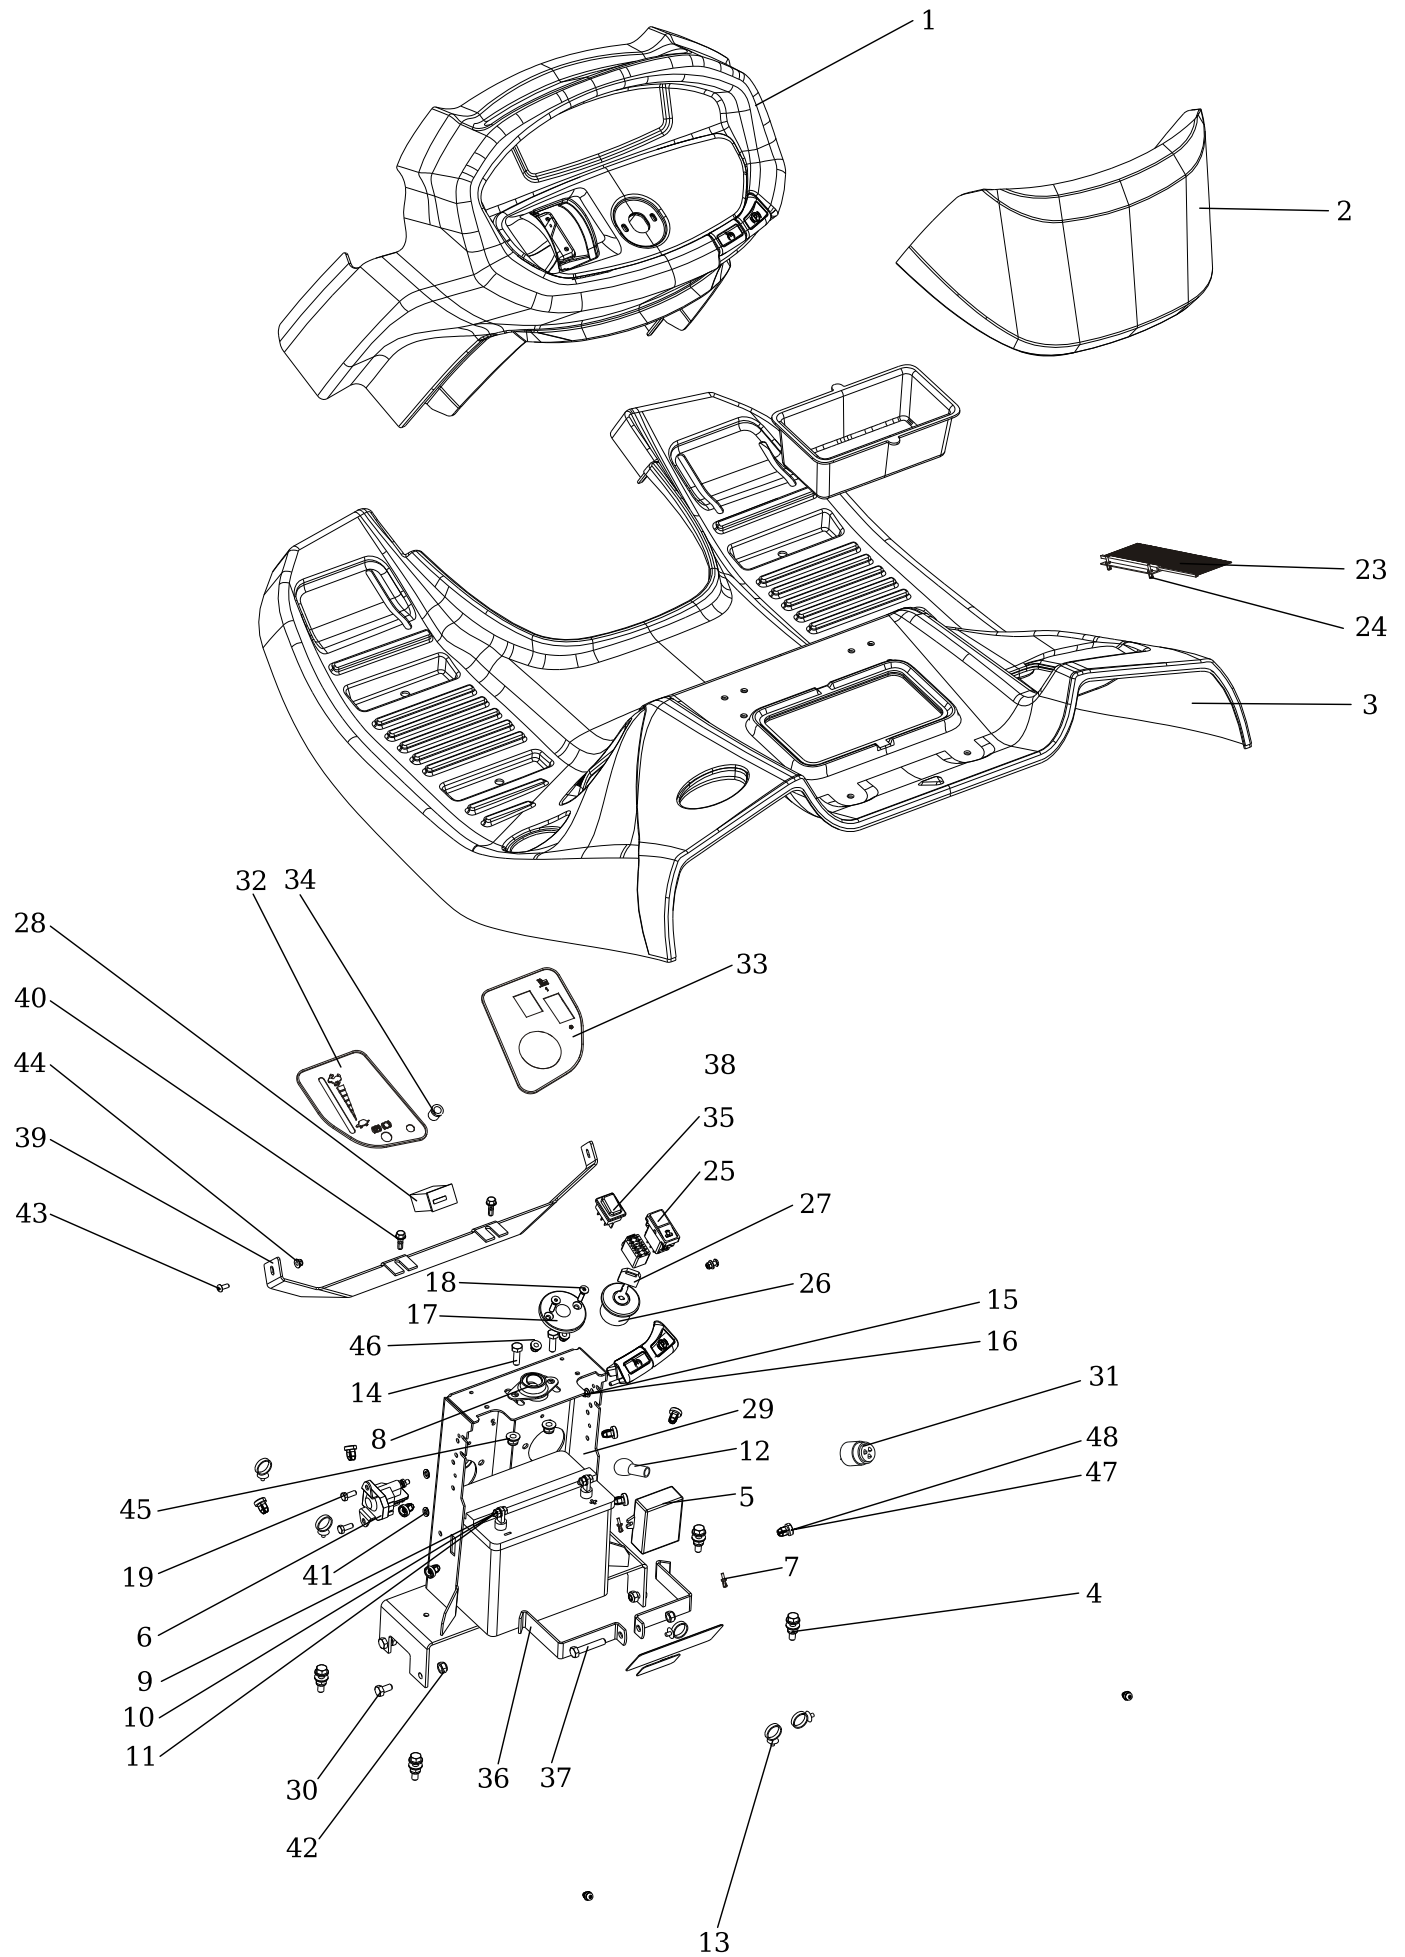

KUJ15-16-0005- Starjet panel UJ

1	N532151509	Dash-board 0-8048-350 Export 2016
2	N532151510	Battery cover 0-8547-224
3	N532151511	Foot-board 9-1847-212 Export 2016
4	N309578012	Screw M 8X30 DIN 6921 8.8 Zinc
5	N341271187	Module KS 004062 AJ06/14
6	N000532033	Solenoid 12V Clum 94255
7	N532151116	Rivet 282702
8	N324196022	Ball BEARING FL M12
9	N309503548	Screw M 6X20
10	N311210502	Washer 6.4
11	N311129513	Nut M 6
12	N273125006	Cover 273 125 020 050
13	N532150211	Clip WSBH 1-0-1
14	N309503512	Screw M 8X25
15	N309203539	Screw M 5X16
16	N311129524	Nut M 5 DIN 6926 Zinc
17	N321841069	Steering wheel bushing 0-1652-226
18	N309578503	Screw M 6X25 DIN7991 10.9 Zinc
19	N309503508	Screw M6X16
20	NK00000000	Not used in this performance
21	NK00000000	Not used in this performance
22	NK00000000	Not used in this performance
23	NK00000000	Not used in this performance
24	NK00000000	Not used in this performance
	N345329023	Switch VDD2S001 9ZZCR 100
26	N443861007	Switch box Delta 6900-47 P
27	N443900137	Starting key DELTA 688P-001
28	N443433003	Hour-meter SEN DEC DIGITAL
29	S532916422013	Steering column UJ
30	N309503517	Screw M 8X16
31	N443312021	Buzzer PF 27 A 29 EP
32	N283293256	Label 1-8732-490 Export 2016 L
33	N283293257	Label 1-8732-489 Export 2016R
34	N443312023	Light indicator KS004074
35	N345329025	Switch 1932.3413
36	S532113425353	BATTERY HOLDER
37	N309503559	Screw M8x45
38	NK00000000	Not used in this performance
39	S532113422063	Dash-board holder
40	N309315016	Screw ST 6.3x19 DIN7504-K BN1880
41	N311210501	Washer 5.3
42	N311129501	Nut M 8
43	N309578532	Screw M 5x16 ISO 7380 8.8
44	N311129524	Nut M 5 DIN 6926 Zinc
45	N532150290	Nut M 8 DIN 6926 8 Zinc
46	N311129525	Nut M 6 DIN 6926
47	N532150903	Seating D7-201-802-010
48	N532150904	Pin D7-201-711-010