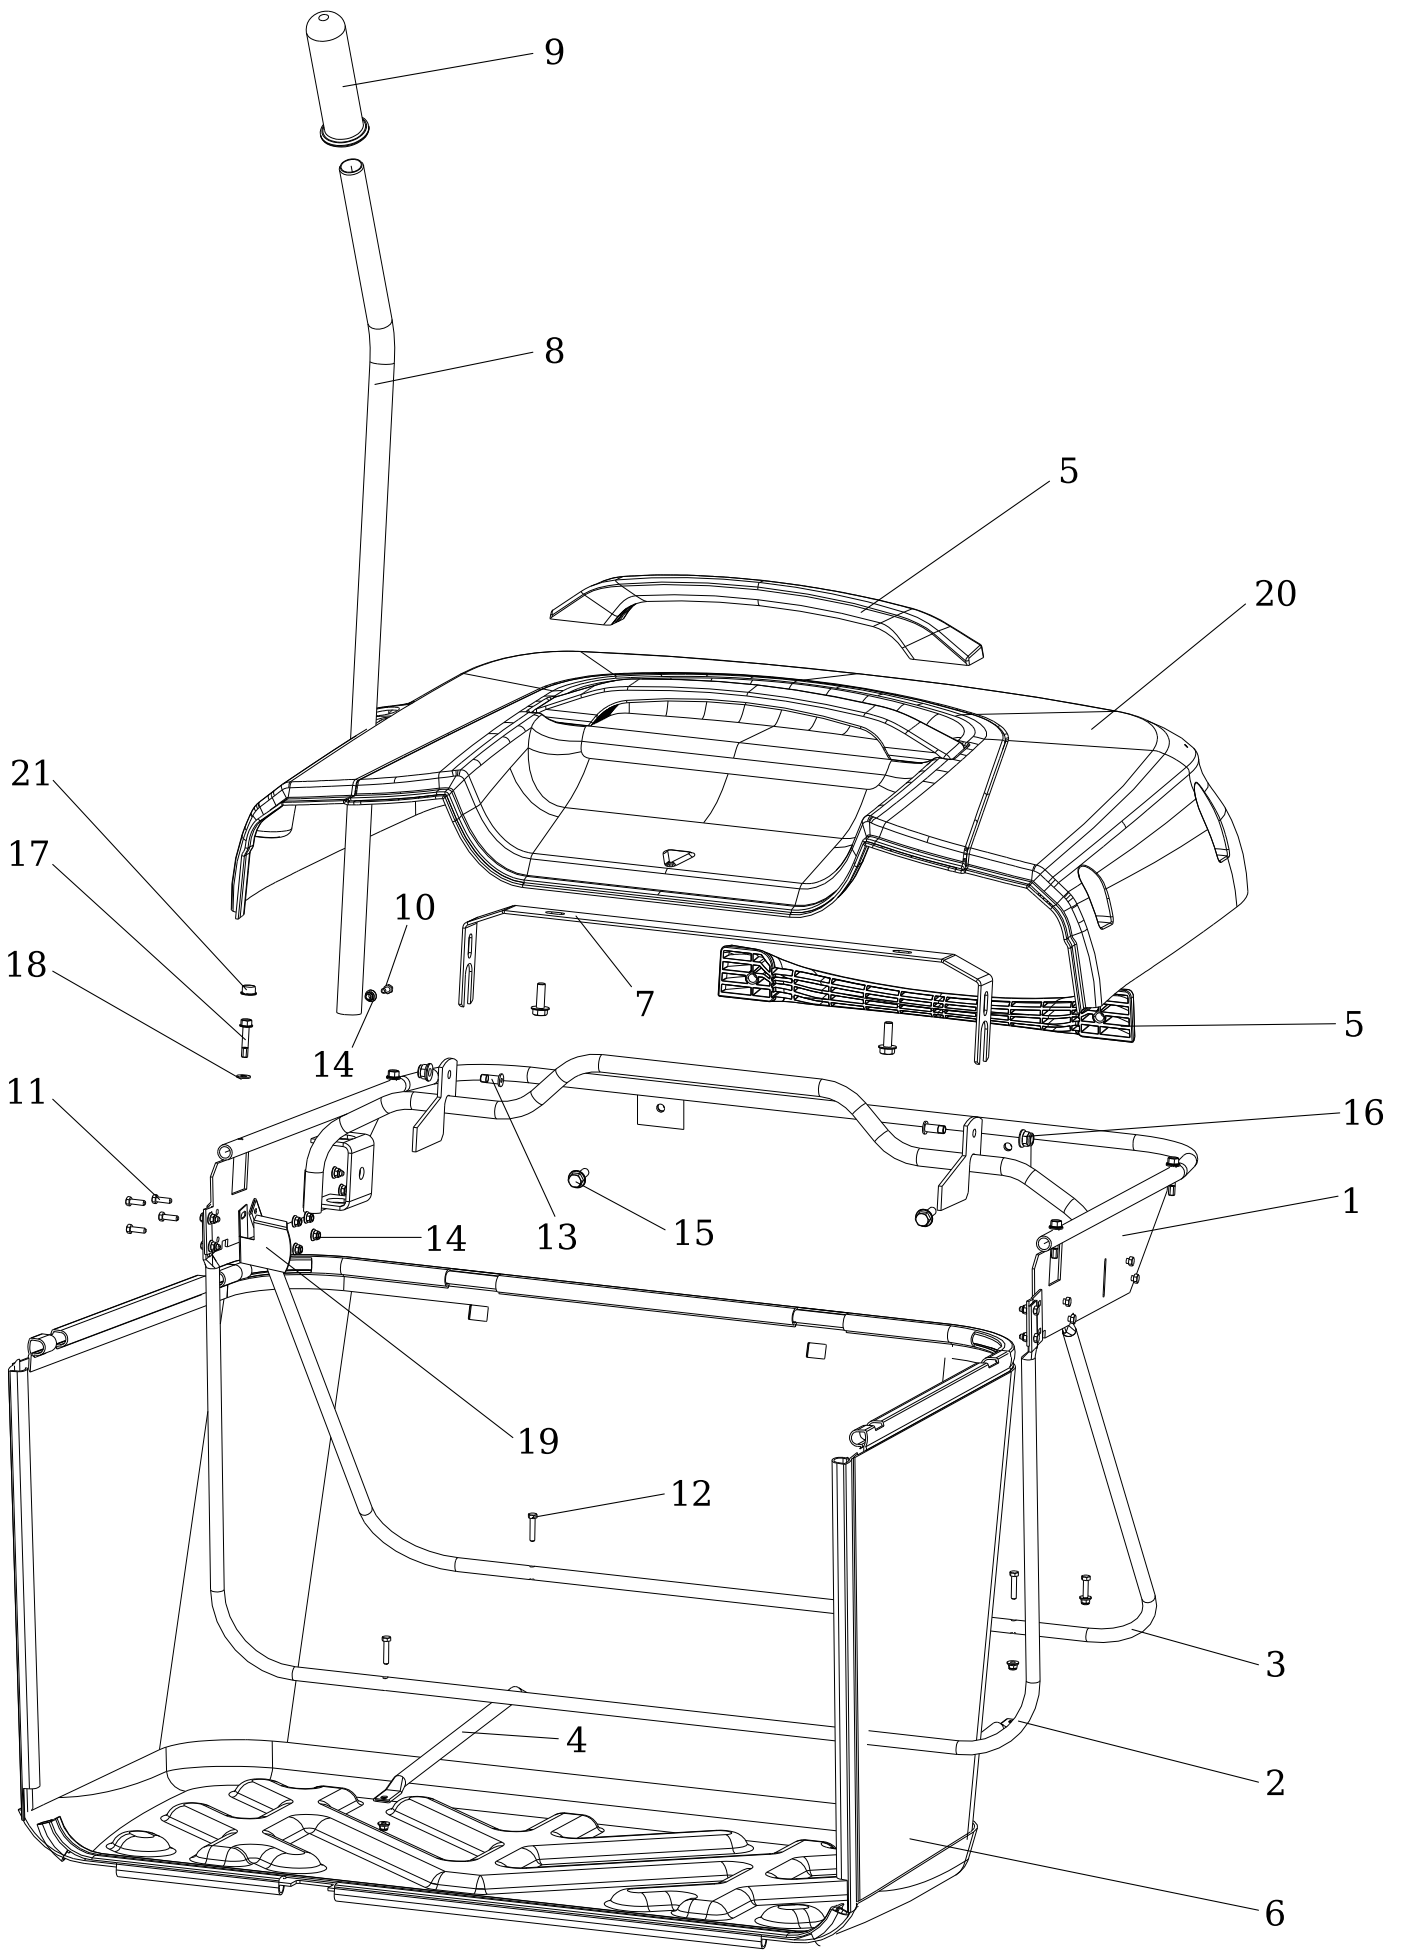

KUJ16-16-0006- Grass collector

1	S532974472093	Frame upper UJ
2	S532074442263	Tube front
3	S532074442283	Tube rear
4	S532074262143	Tube connecting
5	N532151371	Handle compl. 9-1346-201
6	N532151372	Grass bag 9-7432-204
7	S532015408543	Reinforcement
8	S532074202013	Lever Dumping
9	N532151120	Handle MOSS 10189
10	N309203548	Screw M 5X12
11	N309203539	Screw M 5X16
12	N309203557	Screw M 5X25
13	N309578535	Screw M 8X20 BN 1206
14	N311129524	Nut M 5 DIN 6926 Zinc
15	N309578547	Screw M 8x35 KL 100 RIPP Zinc
16	N532150290	Nut M 8 DIN 6926 8 Zinc
17	N309315013	Screw ST 6.3X32 DIN 7504 K
18	N273192056	Washer rubber 6.4x14x1.2
19	S532097402233	Grass box-spring Snapper
20	N532151530	Grass cover 0-7447-243 2016
21	S532085412093	Shield