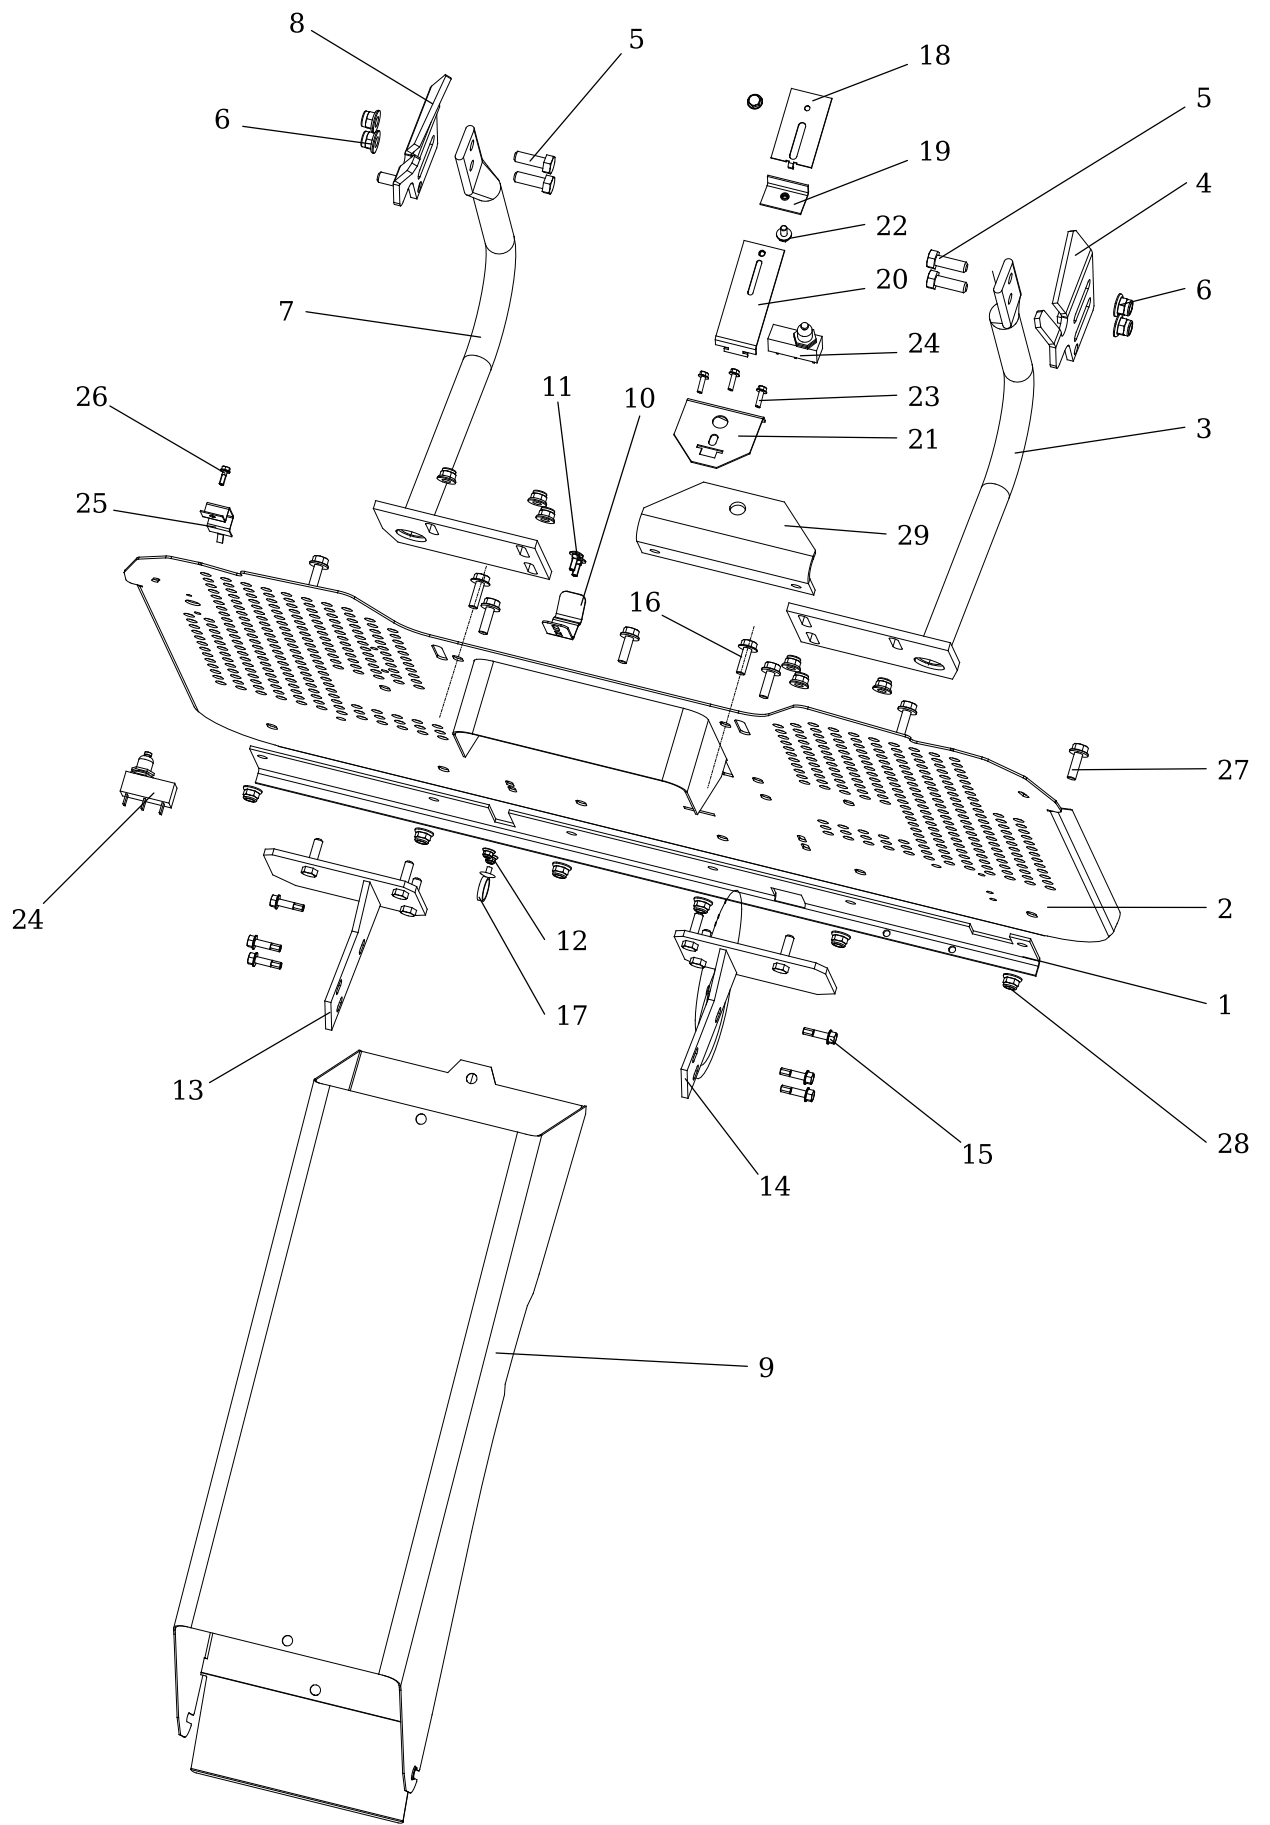

KUJ17-16-0001- Tunnel UJ 102

1	S532113403233	Reinforcement
2	S532974422373	Board compl. export 2016
3	S532974432523	Holder left UJ
4	S532913369663	LEFT HOLDER
5	N309503510	Screw M 10X30
6	N311129523	Nut M 10 DIN 6926 Zinc
7	S532974432513	Holder right UJ
8	S532913369653	RIGHT HOLDER AJ92
9	S532974472723	Discharge tunnel UJ102
10	S532097464993	Spring
11	N309019514	Screw M 5X16 Zinc
12	N311129524	Nut M 5 DIN 6926 Zinc
13	S532913405713	Plate holder right
14	S532913405723	Plate holder left
15	N309315017	Screw ST 6.3X25 DIN7504-K BN1880
16	N309503005	Screw M 8X25 KL 100 RIPP V Zinc
17	N532150211	Clip WSBH 1-0-1
18	S532114302043	Plug plate
19	S532113408353	Holder
20	S532014417343	Plug plate
21	S532014417353	Plug plate
22	N309503579	Screw M 6x10 KL 100 RIPP Zinc
23	N309578545	Screw M 6x10 DIN 7500 D
24	N345359004	Microswitch MKH 12 D 13-S1
25	S532085415813	Switch cover
26	N309578544	Screw M 5x12 DIN 7500D BN3326
27	N309578011	Screw M 8X25 DIN 6921 8.8 Zinc
28	N532150290	Nut M 8 DIN 6926 8 Zinc
29	S532113402453	Tow hitch