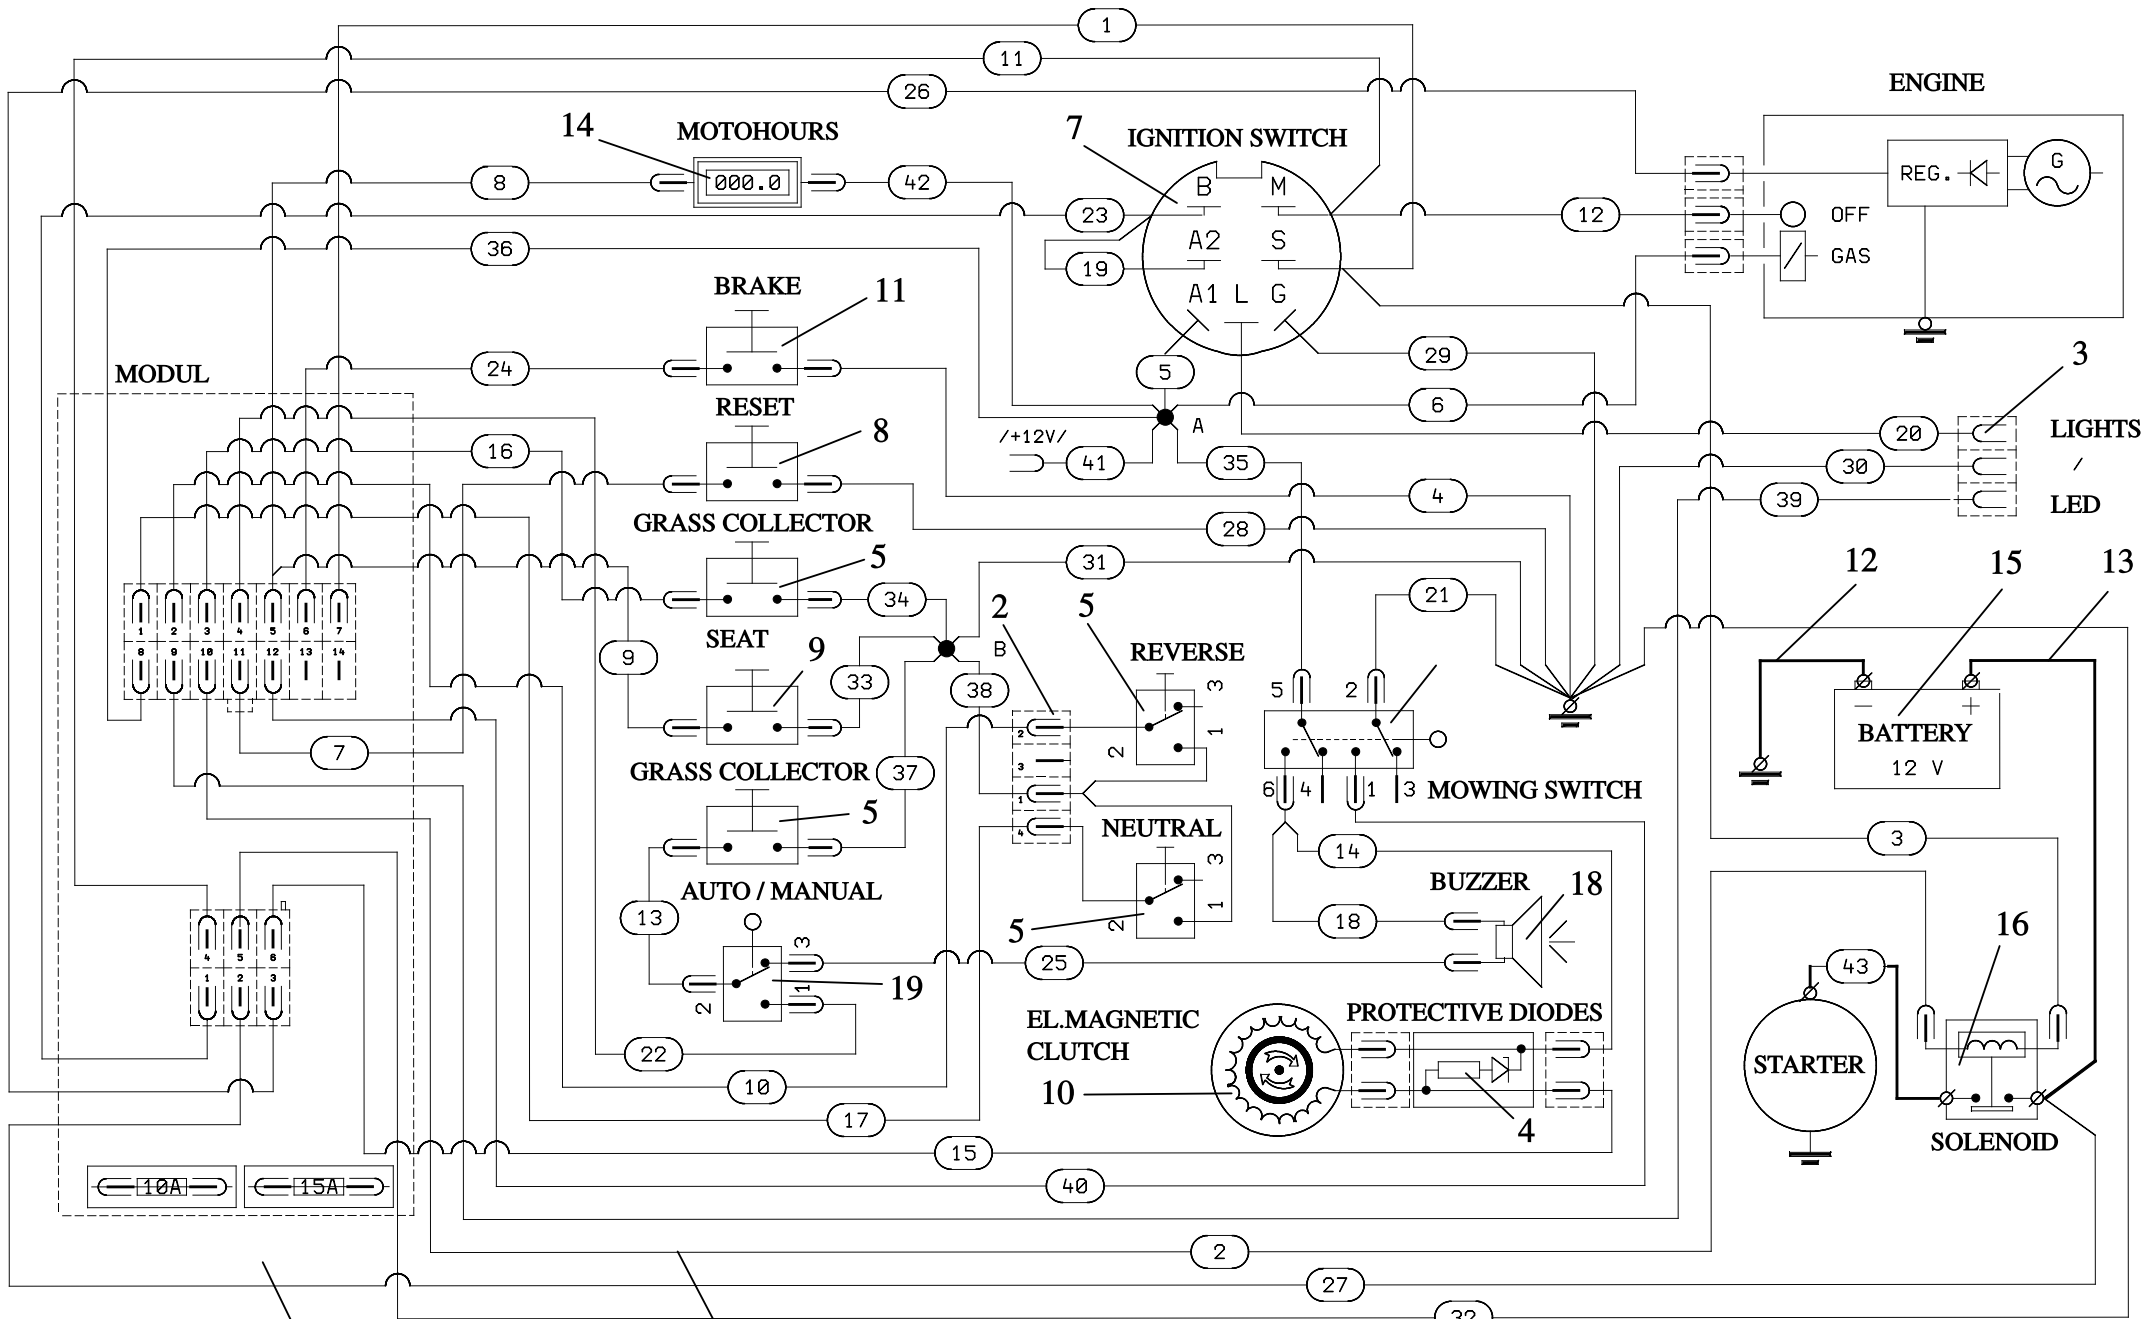

ENGINE

OFF
GAS

LIGHTS
/
LED

BATTERY
12 V

STARTER

SOLENOID

IGNITION SWITCH

REVERSE

NEUTRAL

MOWING SWITCH

BUZZER

EL. MAGNETIC CLUTCH

PROTECTIVE DIODES

MODUL

MOTOHOURS

BRAKE

RESET

GRASS COLLECTOR

SEAT

GRASS COLLECTOR

AUTO / MANUAL

KUJ13-15-0001- Starjet electric

1	N341271186	Cable harness KS 004067
2	N341271193	Switches harness KS 004081
3	N341271169	Light harness 9-8316-623
4	N341271052	Protective diodes harness 9-8316-
5	N345359004	Microswitch MKH 12 D 13-S1
6	N345329023	Switch VDD2S001 9ZZCR 100
7	N443861007	Switch box Delta 6900-47 P
8	N345329025	Switch 1932.3413
9	N345359005	Microswitch 6520 Delta
10	N532151196	Elmag. clutch I-5217-38
11	N532150994	Switch DELTA 6700-01B
12	N341271021	Cable 9-8316-570
13	N341271172	Cable 9-8316-624 solenoid+battery
14	N443433003	Hour-meter SEN DEC DIGITAL
15	N346211006	Battery 12V-24Ah dry,charged
16	N000532033	Solenoid 12V Clum 94255
17	N341271187	MODUL KS 004062 AJ06/14
18	N443312021	Buzzer PF 27 A 29 EP
19	N345329017	Contact