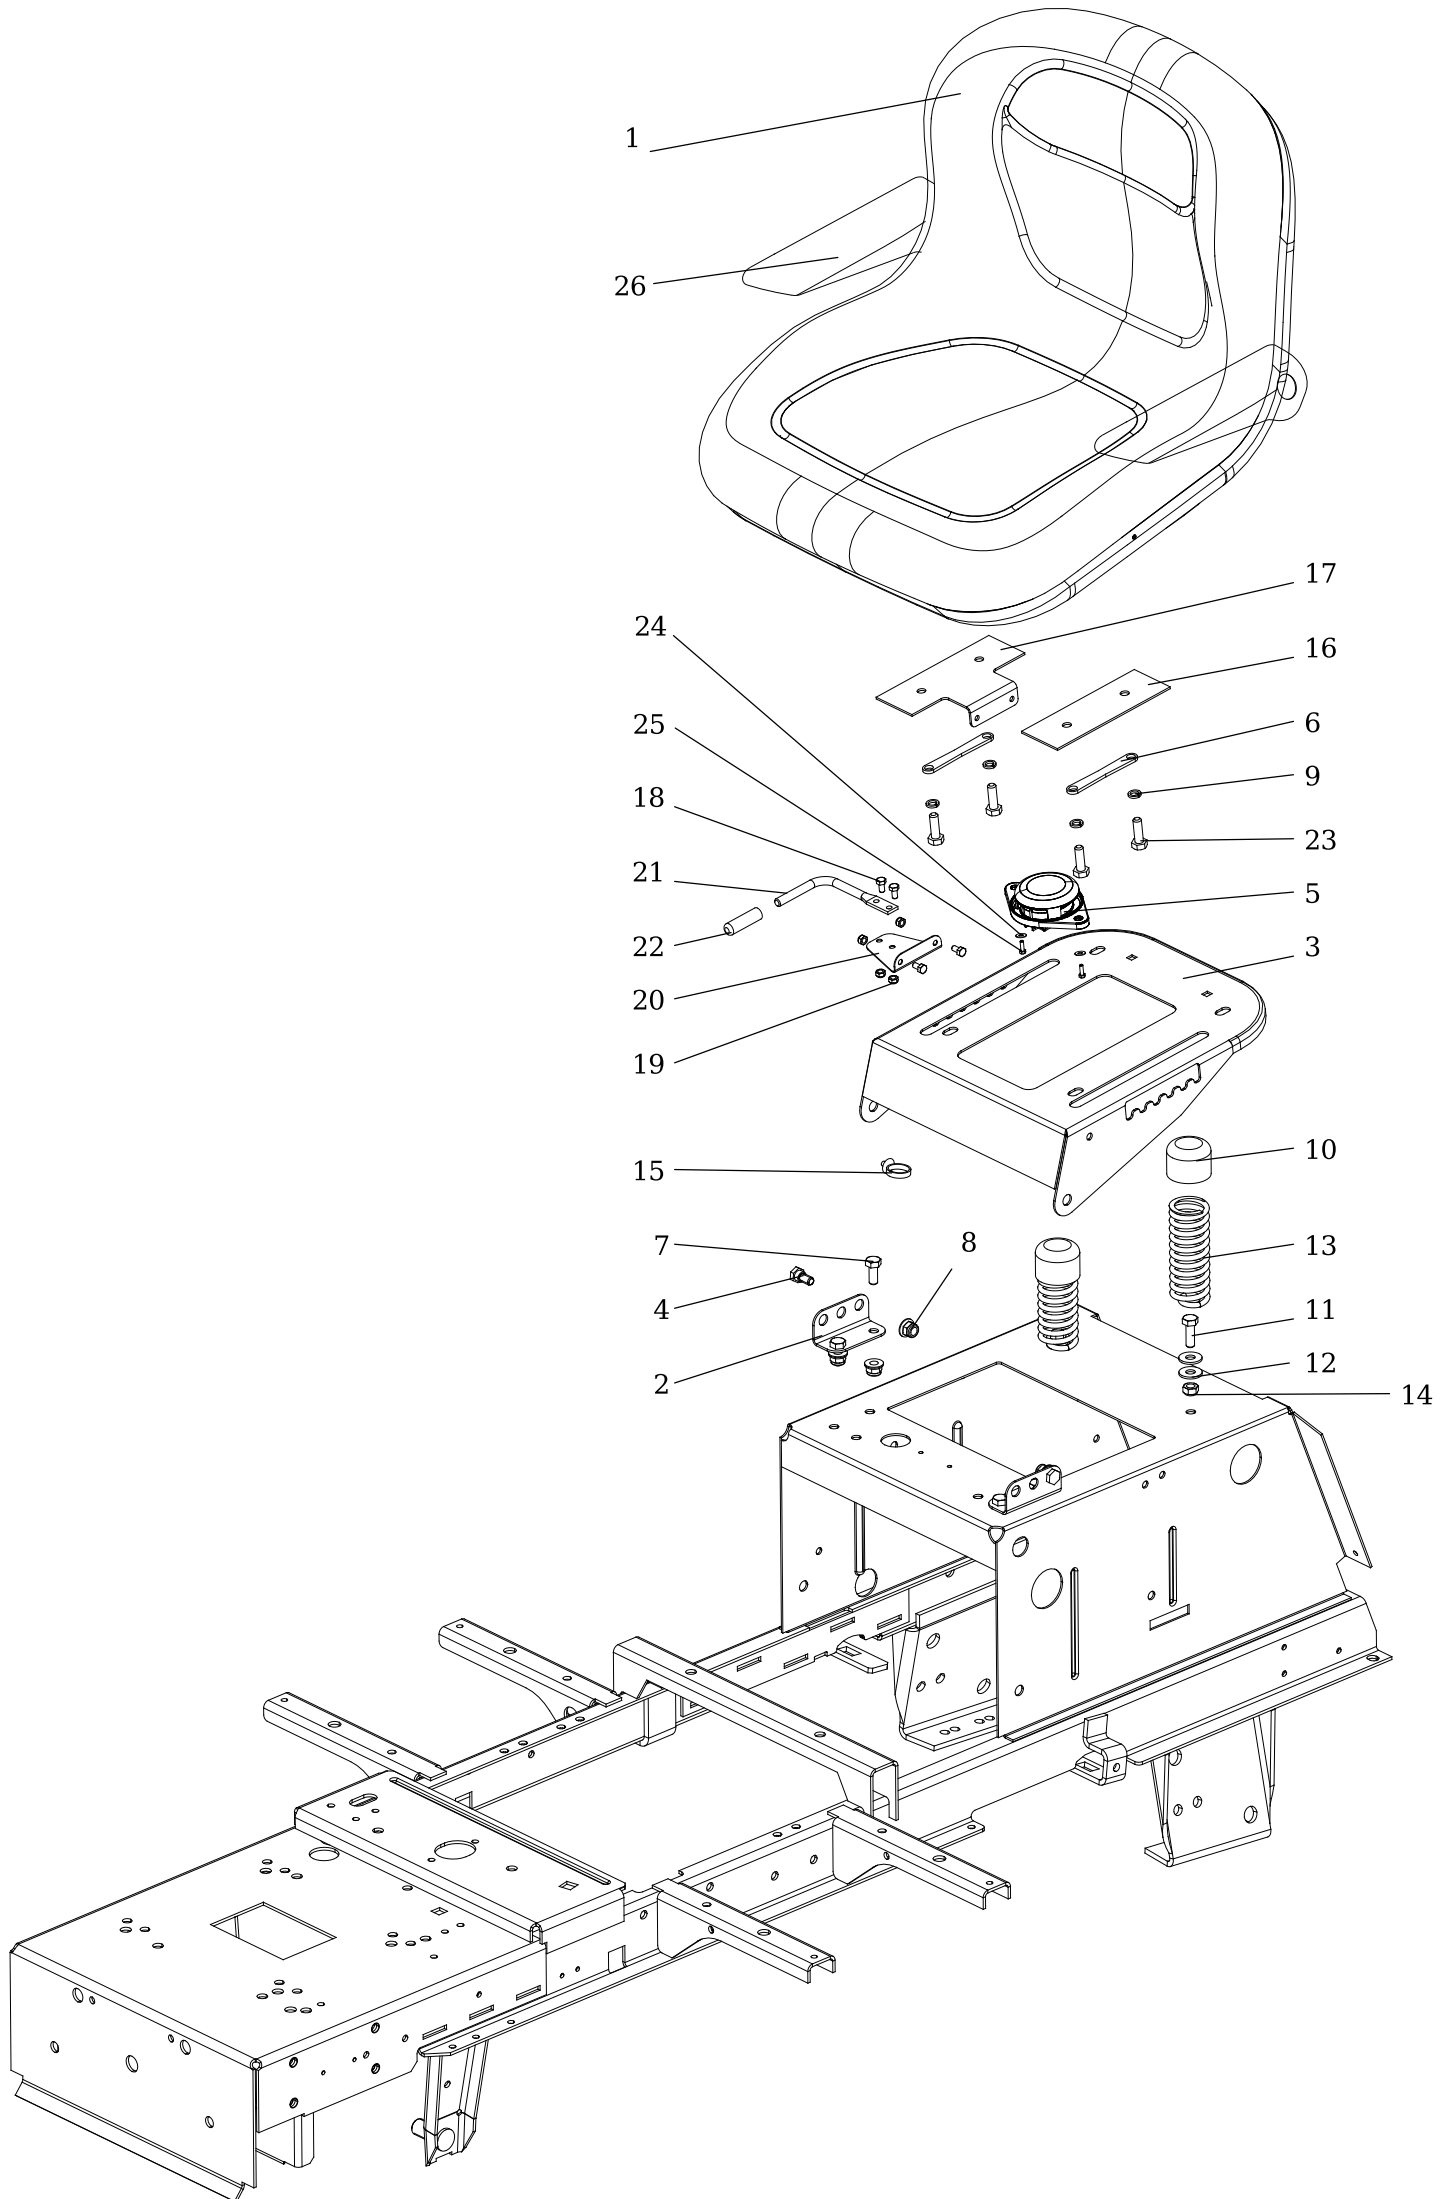

KUJ05-14-0001- Steering UJ102

1	N532151347	steering connecting rod 0-8041-338
2	N442073028	Joint head PHS 12 CN
3	N311150505	Nut M 12
4	S532080272033	Eccentric
5	S532195202593	Spacer
6	S532938542103	Bearing
7	N323721002	Bushing 1920 KU
8	N315238031	Spring pin 6x45
9	N309578534	Screw M 8x35 DIN 7991 10.9 Zinc
10	S532033322453	Toothed Segment
11	S532930252213	Pinion complete
12	N309019522	Screw M 12X55.8.8 A3L ISO 8677
13	N309503548	Screw M 6X20
14	N311129505	Nut M 12
15	N311733607	Lock ring 19
16	N311129525	Nut M 6 DIN 6926
17	N425111004	Lubricating head MK 6x1
18	N311150505	Nut M 12
19	N309503505	Screw M12X40
20	N311214504	Washer 12
21	N311150503	Nut M 8
22	S532113326353	WASHER
23	N311129520	Nut M8 DIN 6923 8 Zinc. toothed
24	N311129521	Nut M 12 DIN 6923 8 Zinc. toothed
25	N443821011	Steering wheel 0-8020-201 UJ 2014
26	N532151344	Cover 0-8516-201

KUJ11-15-0003- Hood n.1 UJ

		Item name	Position
1	N532150988	Seat SP 480 Milsco	
2	S532113402403A	Carrier holder	
3	S532018474683	Seat carrier	
4	N309599012	Carrier screw 0-9016-427	
5	N532150990	Seat switch DELTA 6500-02	
6	S532092322053	Distance washer	
7	N309503518	Screw M8X20	
8	N532150290	Nut M 8 DIN 6926 8 Zinc	
9	N311214502	Washer 8	
10	N532150208	Cover 38/A PVC Black	
11	N309503512	Screw M 8X25	
12	N311212517	Washer 9 Zinc	
13	N315231274	Spring 0-9746-441	
14	N311129501	Nut M 8	
15	N532150211	Clip WSBH 1-0-1	
16	S532113302013	Seat holder	
17	S532113402073	Seat holder	
18	N309203545	Screw M 5x10	
19	N311129515	Nut M5	
20	S532097402283	Seat spring	
21	N532151356	Seat tie rod 0-8043-310	
22	N532150209	Cover 8X40 Vinyl-Flex black	
23	N309578540	Screw M 8x25 DIN 7500 D	
24	N311212515	Washer 4.3	
25	N309315015	Screw ST 4.2x16 BN 1880	
26	N532150989	Arm rests C 7494 BS	