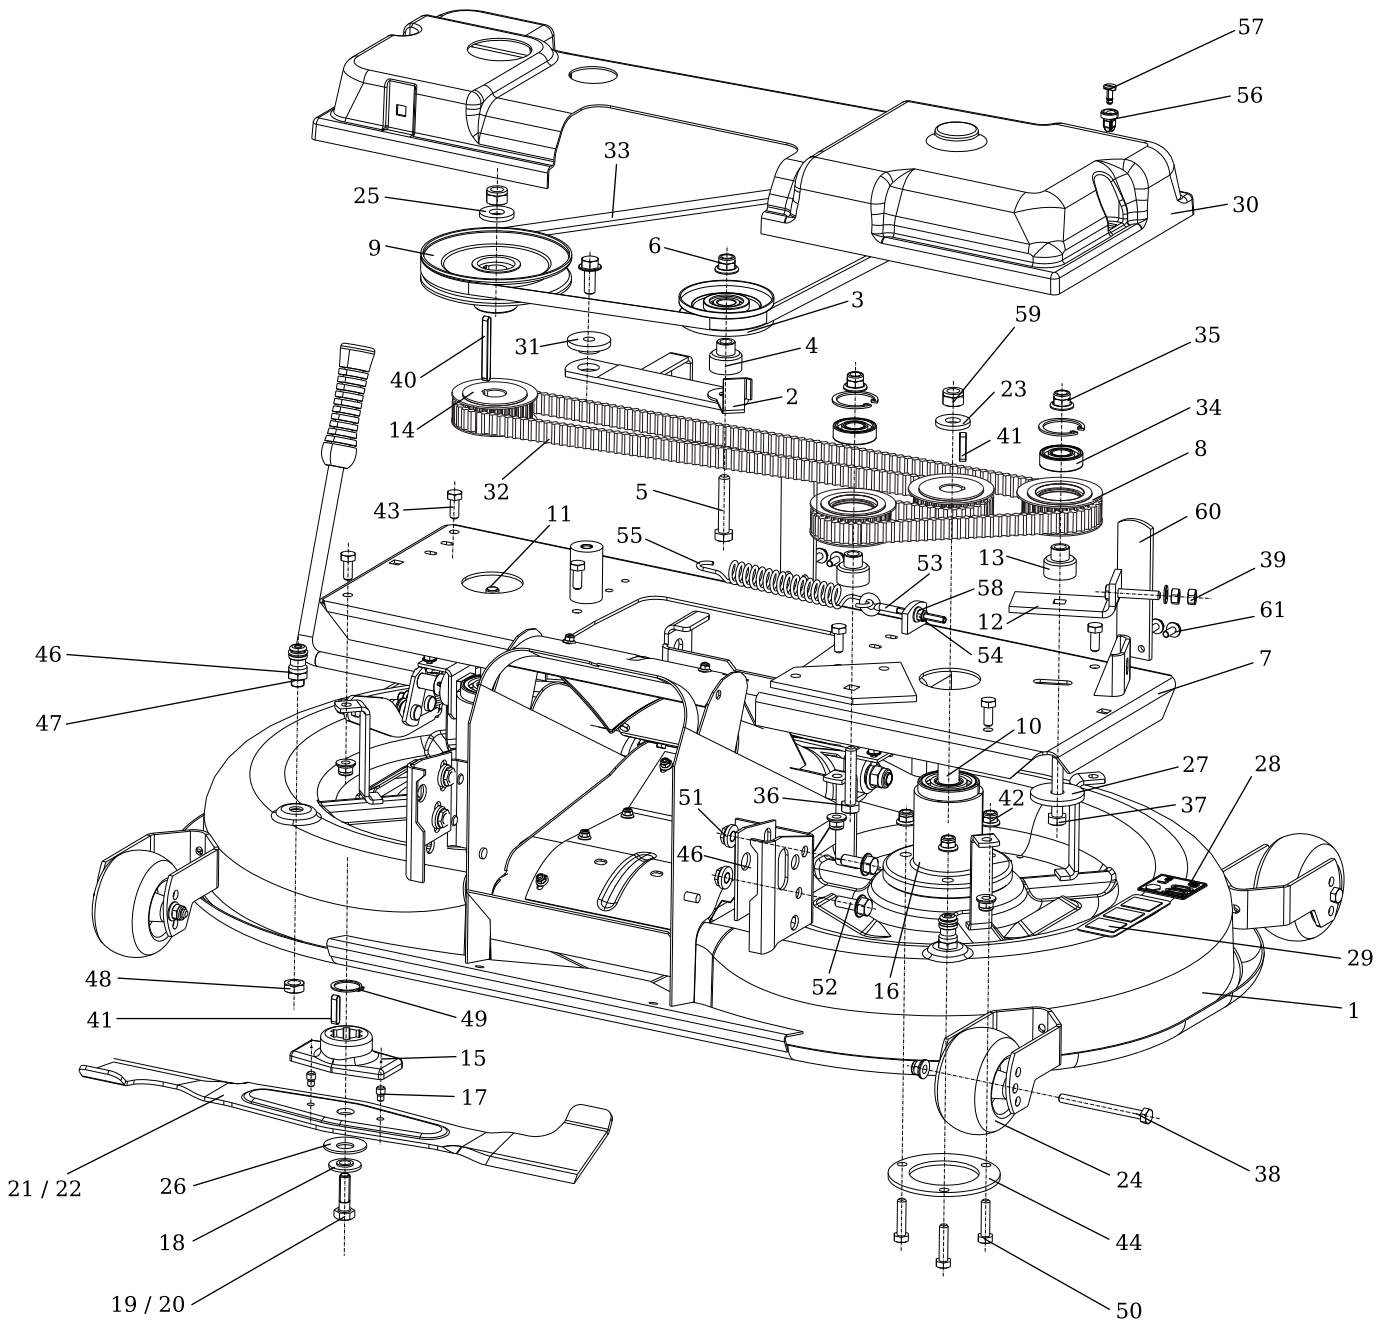

KUJ20-16-0001- Mowing unit n.1

1	S532950472403	Blades cover compl. plug UJ
2	S532913424393	Holder compl.
3	N532150784	Pulley Compensa C-00237/2
4	S532094212013	Pulley spacer
5	N309203525	Screw M 10X55
6	N311129523	Nut M 10 DIN 6926 Zinc
7	S532985422043	Board,main, with plug
8	N532150836	Pulley 28 Z 9-3371-312
9	N532150165	Pulley compl. 9-3325-234
10	S532038128033	Shaft
11	S532038128023	Shaft
12	S532914412013	Foot compl.
13	S532094212013	Pulley spacer
14	N532150860	Pulley 9-3371-277
15	S532098212403	Flange
16	S532038523833	Flange
17	S532093117363	Shear pin
18	S532092207493	Washer
19	N309599008	Screw 0-9011-283 M10 Left
20	N309599017	Screw 0-9011-287 M10
21	S532050422103	Rotary blade left
22	S532050422113	Rotary blade right
23	S532092202133	Washer
24	N532940128	Cutting wheel Etop 100-8,2
25	S532092207273	Washer
26	N311219503	Washer BN 806-40x16.3x2x3.1
27	S532092207533	Washer
28	N283292437	Label 0-8732-559 Noise
29	N283292121	Label 0-8730-510
30	N532151373	Pulley cover 0-8547-206 102
31	S532092212293	WASHER
32	N272211006	Two-sided toothed belt 1760
33	N272731239	V-belt B 17x1425 Li BBT
34	N324162099	Bearing 6205 2 RS C 661B
35	N311129523	Nut M 10 DIN 6926 Zinc
36	N309203525	Screw M 10X55
37	N309503577	Screw M 10X60
38	N309501567	Screw M 8X90
39	N311150503	Nut M 8
40	N311726086	Tongue 6E7x6x63
41	N311726091	Key 6E7X6X28
42	N532150290	Nut M 8 DIN 6926 8 Zinc
43	N309503518	Screw M8X20
44	S532098203373	Cutting reinforcement
45	S532014417363	Cutting foot
46	N532150533	Quick fastener 0-9026-246
47	N273111057	Ring 10.78X2.62 NBR 70-SH
48	N311120511	Nut M 12
49	N311733014	Lock ring 25
50	N309503543	Screw M 8X35
51	N311129522	Nut M10 RIPP KL 10 BN 2798
52	N309578529	Screw M10X25KL100 Ripp. V. DACROM
53	N309578523	Screw M 6x80 with eye BN1006 Zinc
54	N311129525	Nut M 6 DIN 6926
55	N315231193	Spring 0-9746-460