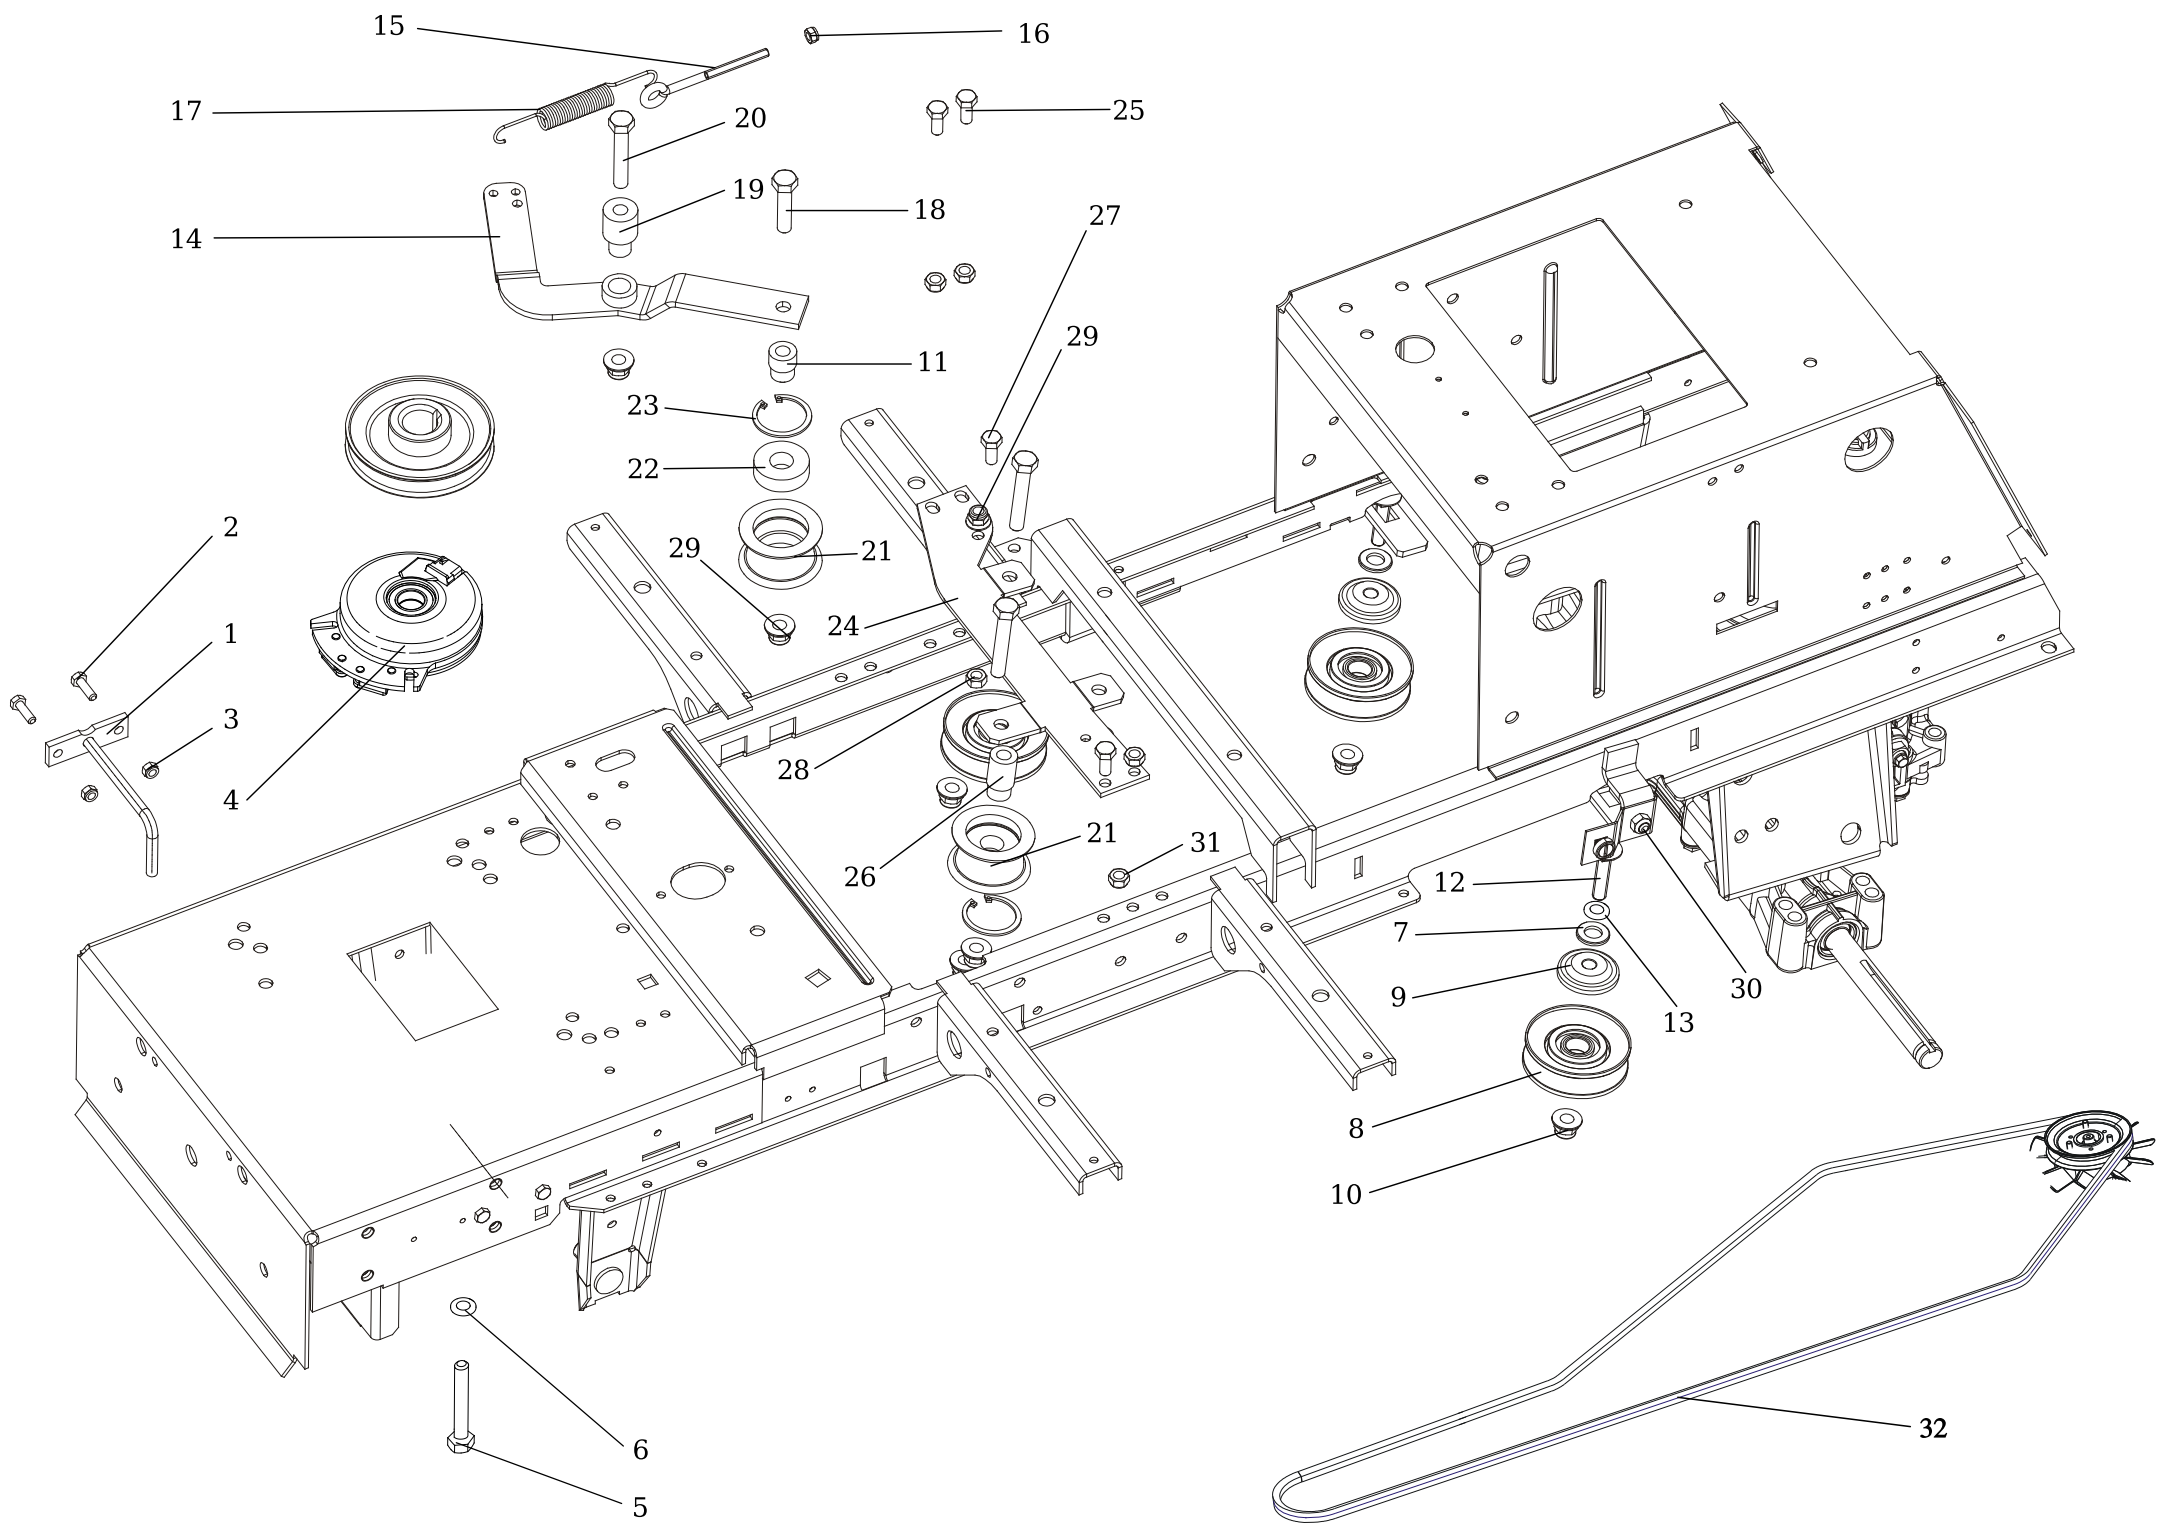

KUJ22-16-0001- El. clutch and p

1	S532936362273	Clutch stopper
2	N309503548	Screw M 6X20
3	N311129525	Nut M 6 DIN 6926
4	N532151196	Elmag. clutch I-5217-38
5	N309579511	Screw UNF 7/16"X3" 10.9 ZINK
6	N311219516	Washer NL 11 glued Dacromet
7	N311212521	Washer 11 Zinc
8	N532150824	Pulley Compensa C-00237/1
9	N532151119	Cover C-00693 Compensa
10	N311129523	Nut M 10 DIN 6926 Zinc
11	S532094214473	Bushing
12	N309019531	Screw M10X45 021319 Zinc
13	N311210505	Washer 13
14	S532913323073	Travel-tension holder
15	N309578523	Screw M 6x80 with eye BN1006 Zinc
16	N311129513	Nut M 6
17	N315231270	Spring 0-9746-497
18	N309203544	Screw M 10x45
19	S532094216023	Bushing
20	N309503577	Screw M 10X60
21	N532151362	Pulley 0-3325-392
22	N324162098	Bearing 6203 2 RS C 66 IB
23	N311733079	Lock ring 40
24	S532113422033	Guide pulley holder
25	N309503518	Screw M8X20
26	S532094214173	Bushing
27	N309501536	Screw M 8X65
28	N311150503	Nut M 8
29	N532150290	Nut M 8 DIN 6926 8 Zinc
30	N309203503	Screw M8X16
31	N311129501	Nut M 8
32	N272731242	V-belt HA 13X2655LI (2685LW)