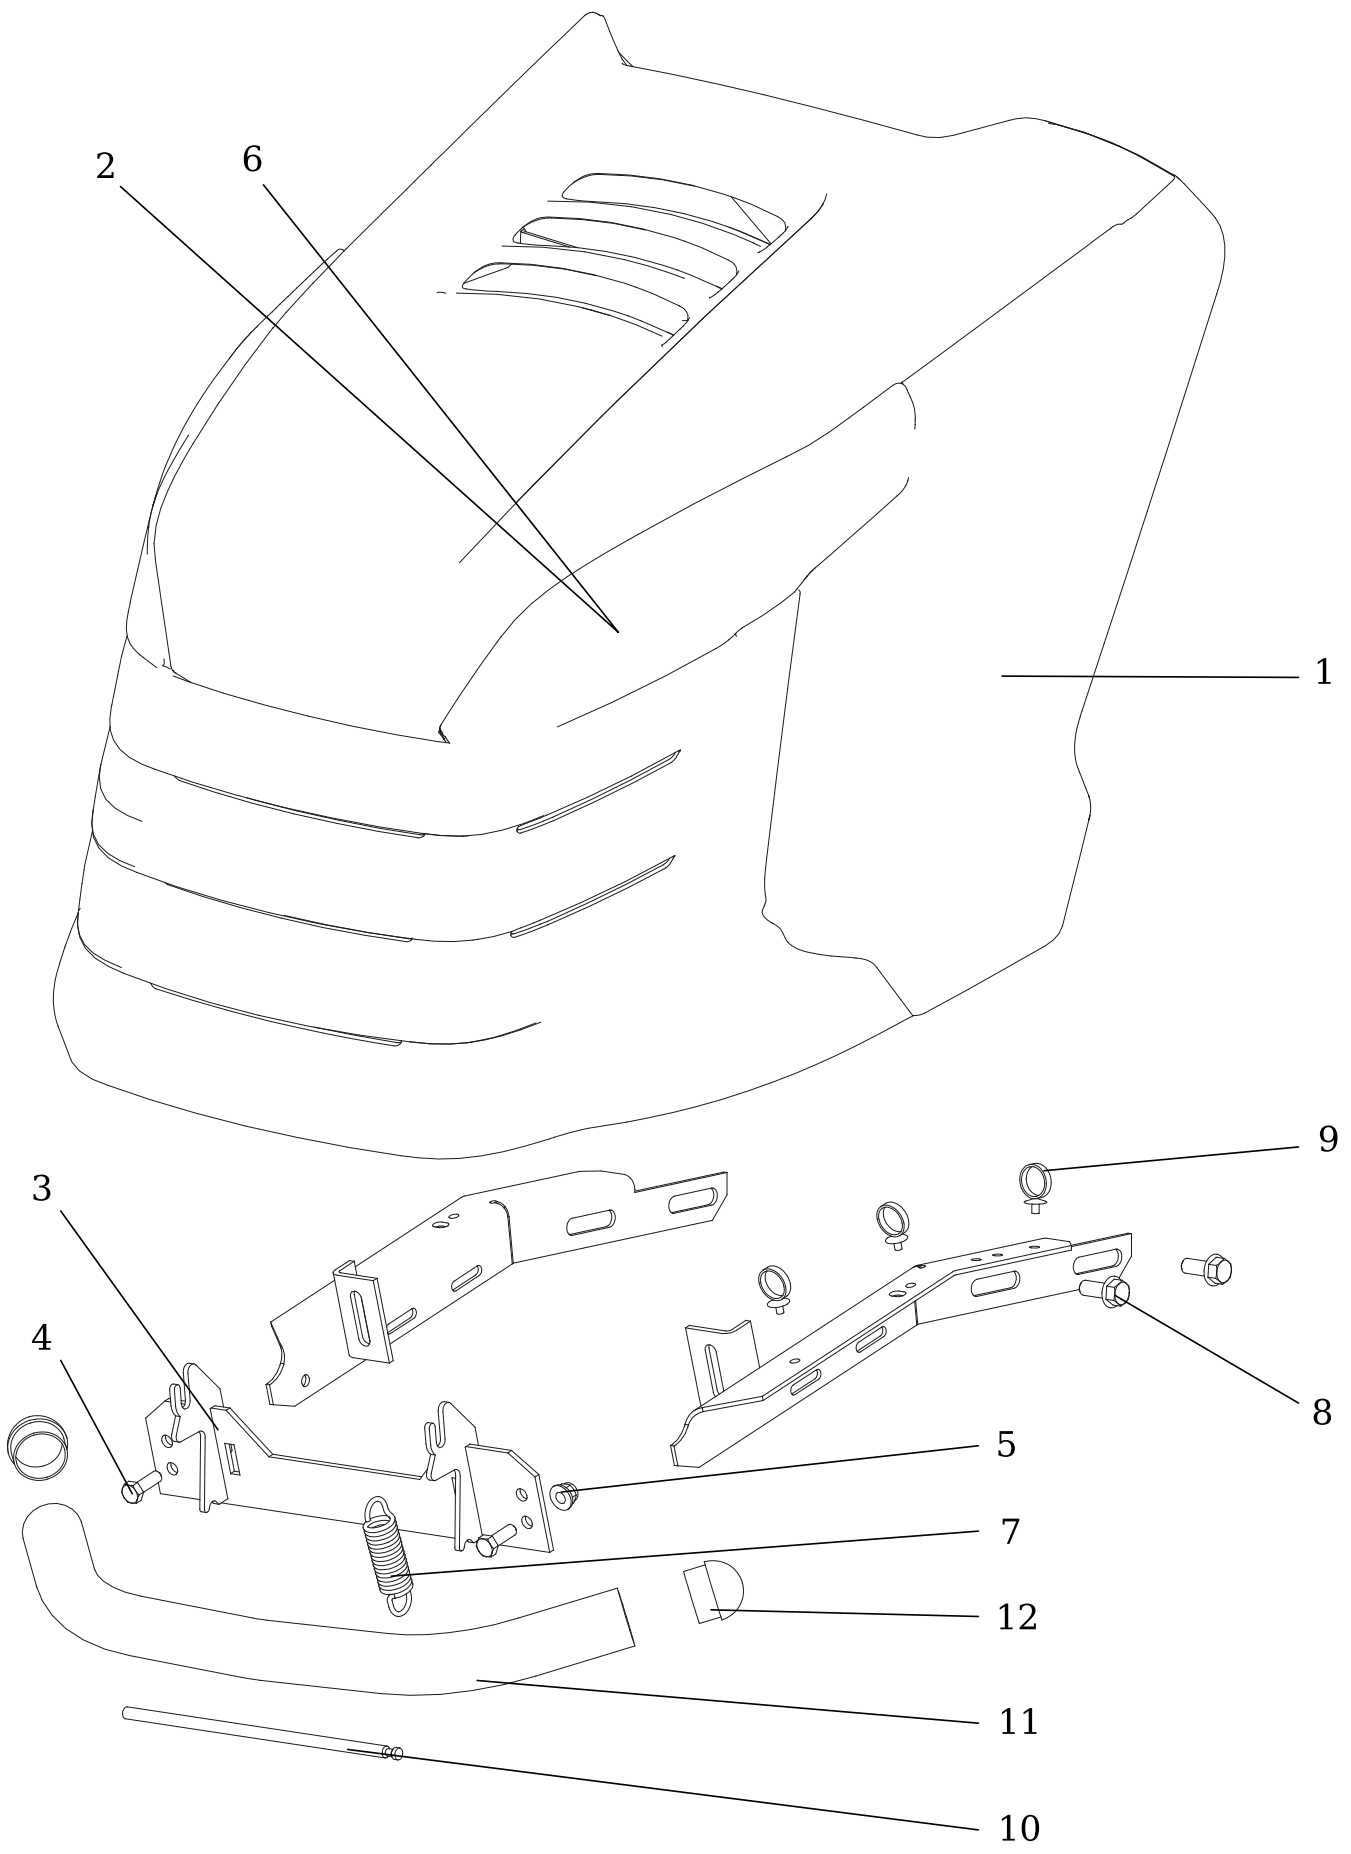

KUJ21-16-0004- Engine hood 2016

1	N532151528	Engine Hood 9-1849-421 Green
2	N347411002	Halogen lightbulb MR 16 PR.50MM 1
3	S532913405703	Hood holder
4	N309503512	Screw M 8X25
5	N532150290	Nut M 8 DIN 6926 8 Zinc
6	N341271163	Conection light
7	N315231203	Spring 0-9746-472
8	N309578529	Screw M10X25KL100 Ripp. V. DACROM
9	N532150211	Clip WSBH 1-0-1
10	S532013102143	Safety bar
11	S532918452163	Bumper UJ
12	N321841087	Dished plug 40mm